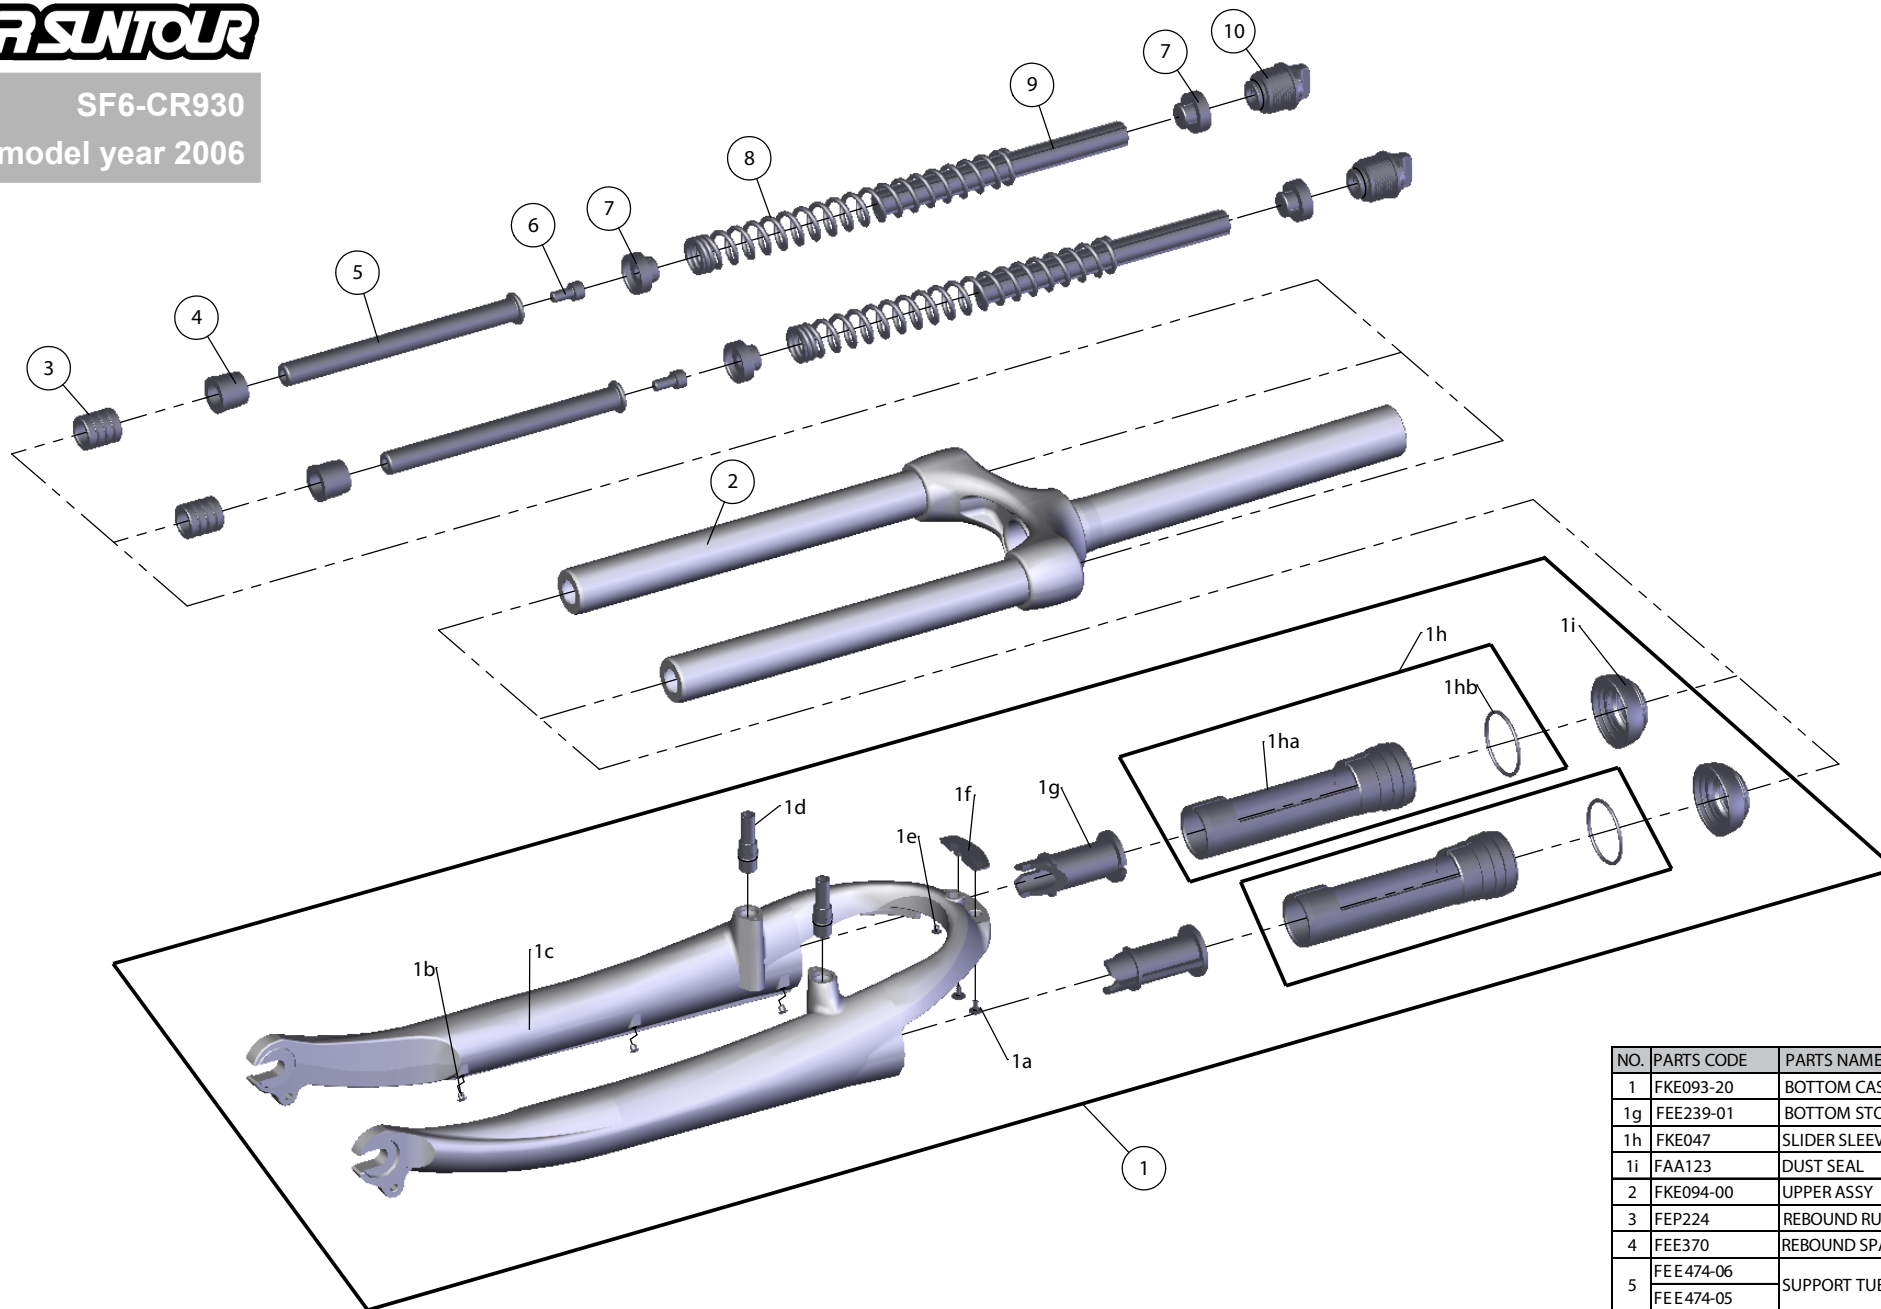

SUNTOUR

SF6-CR930
model year 2006

NO.	PARTS CODE	PARTS NAME	50	63	QT
1	FKE093-20	BOTTOM CASE ASSY	*	*	1
1g	FEE239-01	BOTTOM STOPPER	*	*	2
1h	FKE047	SLIDER SLEEVES ASSY	*	*	2
1i	FAA123	DUST SEAL	*	*	2
2	FKE094-00	UPPER ASSY	*	*	1
3	FEP224	REBOUND RUBBER	*	*	2
4	FEE370	REBOUND SPACER	*	*	2
5	FEE474-06	SUPPORT TUBE	*		2
	FEE474-05			*	2
6	FSB062-02	FIXING BOLT	*	*	2
7	FEE196	SPRING GUIDE	*	*	2
8	FEP292	MAIN SPRING	*		2
	FEP163			*	2
9	FEP131-04	DAMPER	*	*	2
10	FKE005-10	ADJUSTER ASSY	*	*	2