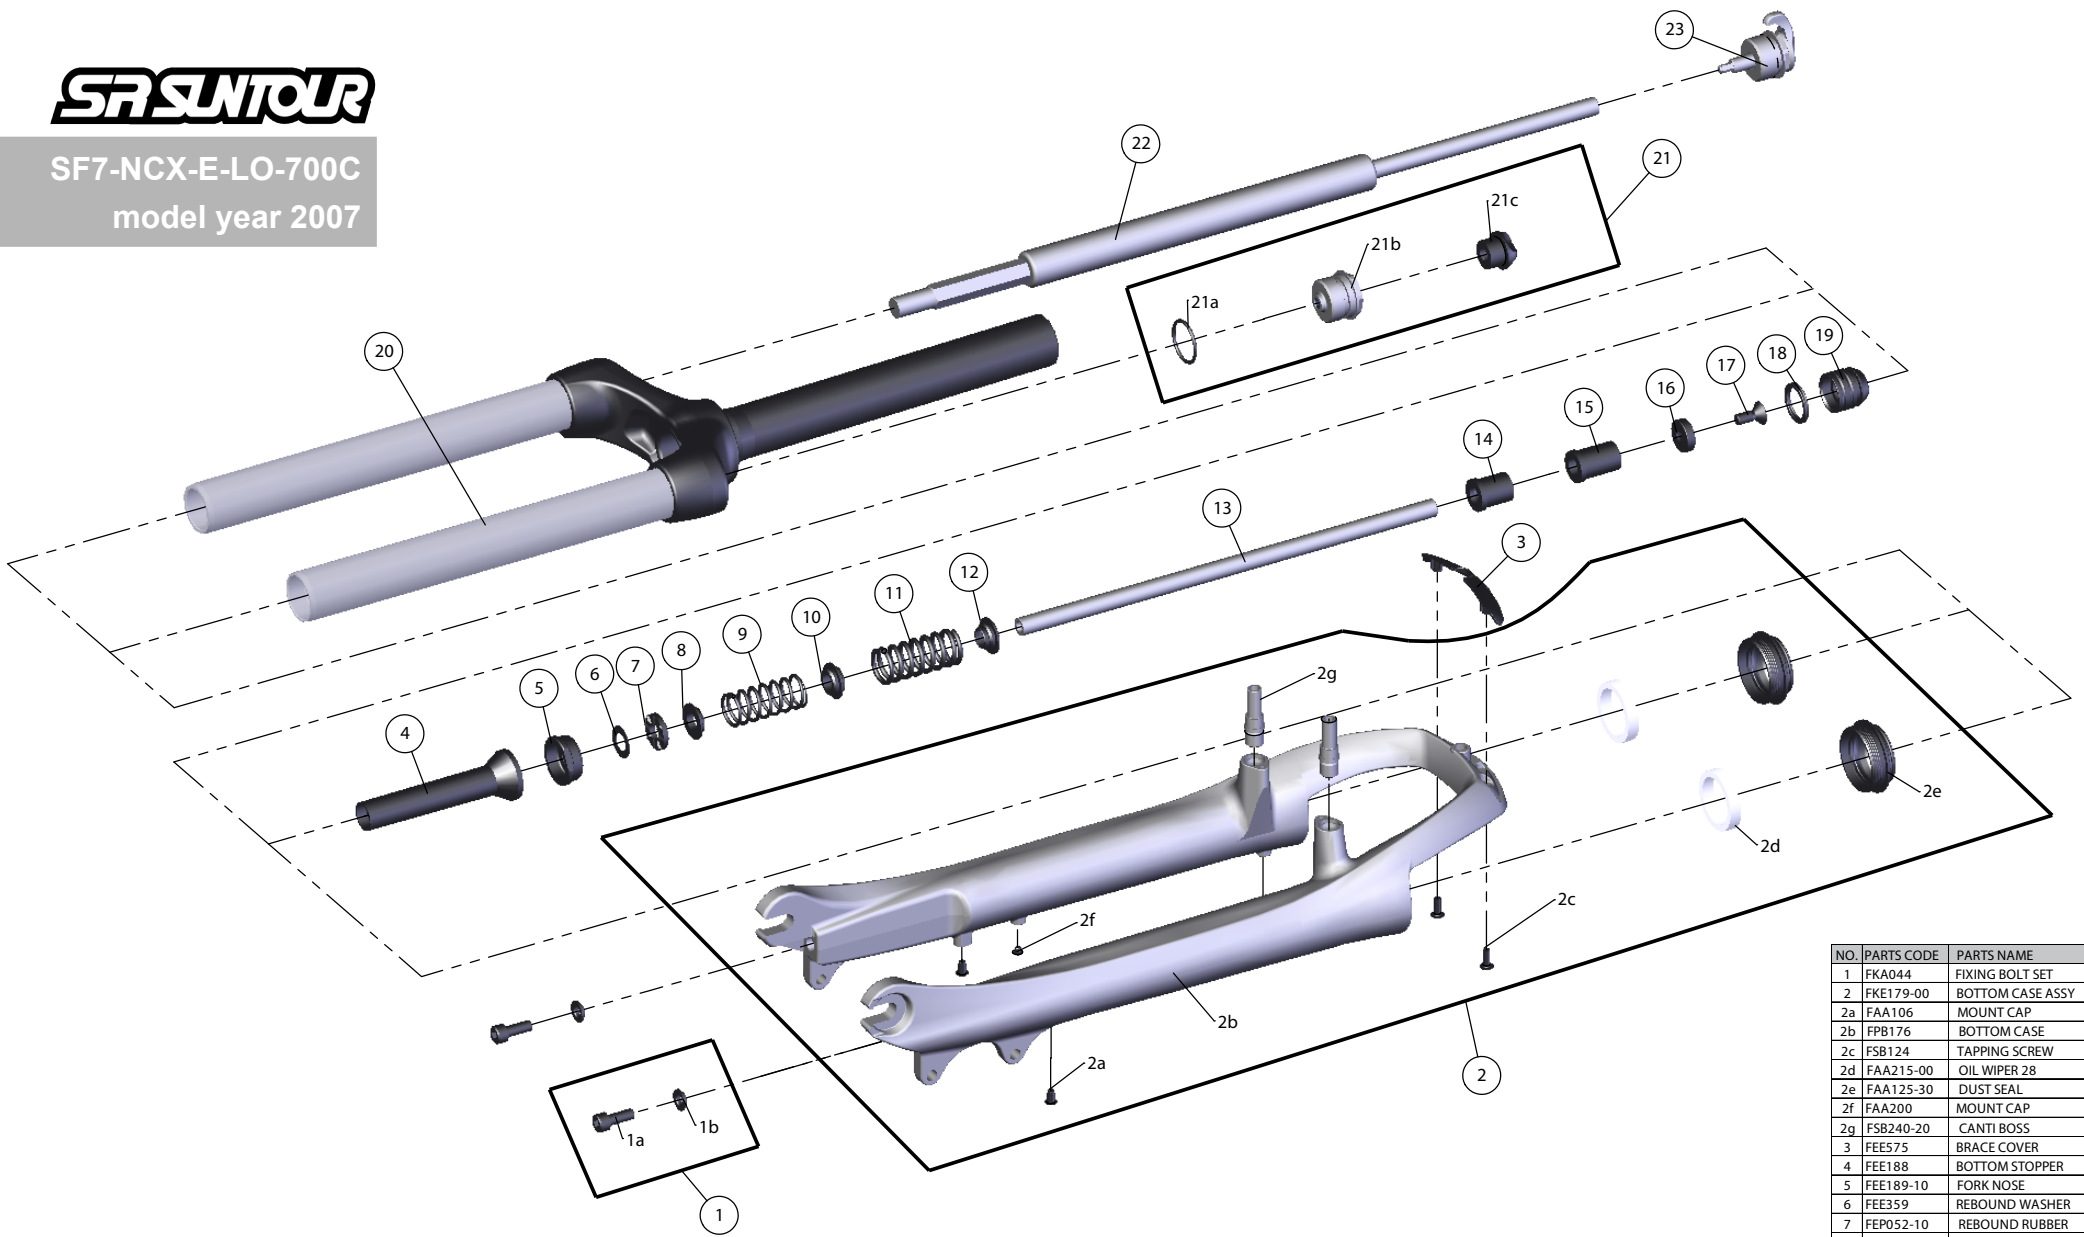

SUNTOUR

SF7-NCX-E-LO-700C
model year 2007

NO.	PARTS CODE	PARTS NAME	QT
1	FKA044	FIXING BOLT SET	2
2	FKE179-00	BOTTOM CASE ASSY	2
2a	FAA106	MOUNT CAP	2
2b	FPB176	BOTTOM CASE	1
2c	FSB124	TAPPING SCREW	2
2d	FAA215-00	OIL WIPER 28	2
2e	FAA125-30	DUST SEAL	2
2f	FAA200	MOUNT CAP	2
2g	FSB240-20	CANTI BOSS	2
3	FEE575	BRACE COVER	1
4	FEE188	BOTTOM STOPPER	1
5	FEE189-10	FORK NOSE	1
6	FEE359	REBOUND WASHER	1
7	FEP052-10	REBOUND RUBBER	1
8	FEE555-20	REBOUND SPRING GUIDE 3	1
9	FEP306	REBOUND SPRING 1	1
10	FEE555-10	REBOUND SPRING GUIDE 2	1
11	FEP307	REBOUND SPRING 2	1
12	FEE555-00	REBOUND SPRING GUIDE 1	1
13	FEE048-16	SUPPORT TUBE	1
14	FEE247-20	REBOUND SPACER	1
15	FEE290	REBOUND SPACER	1
16	FEE047	SUPPORT PLATE	1
17	FSB044	SUPPORT BOLT	1
18	FAA133	X-RING	1
19	FEE252-21	AIR PISTON	1
20	FKE178-10	UPPER ASSY	1
21	FKE035-10	AIR CAP ASSY	1
22	FUN006-13	DAMPER UNIT	1
23	FKE028-21	LO TOP CAP ASSY	1