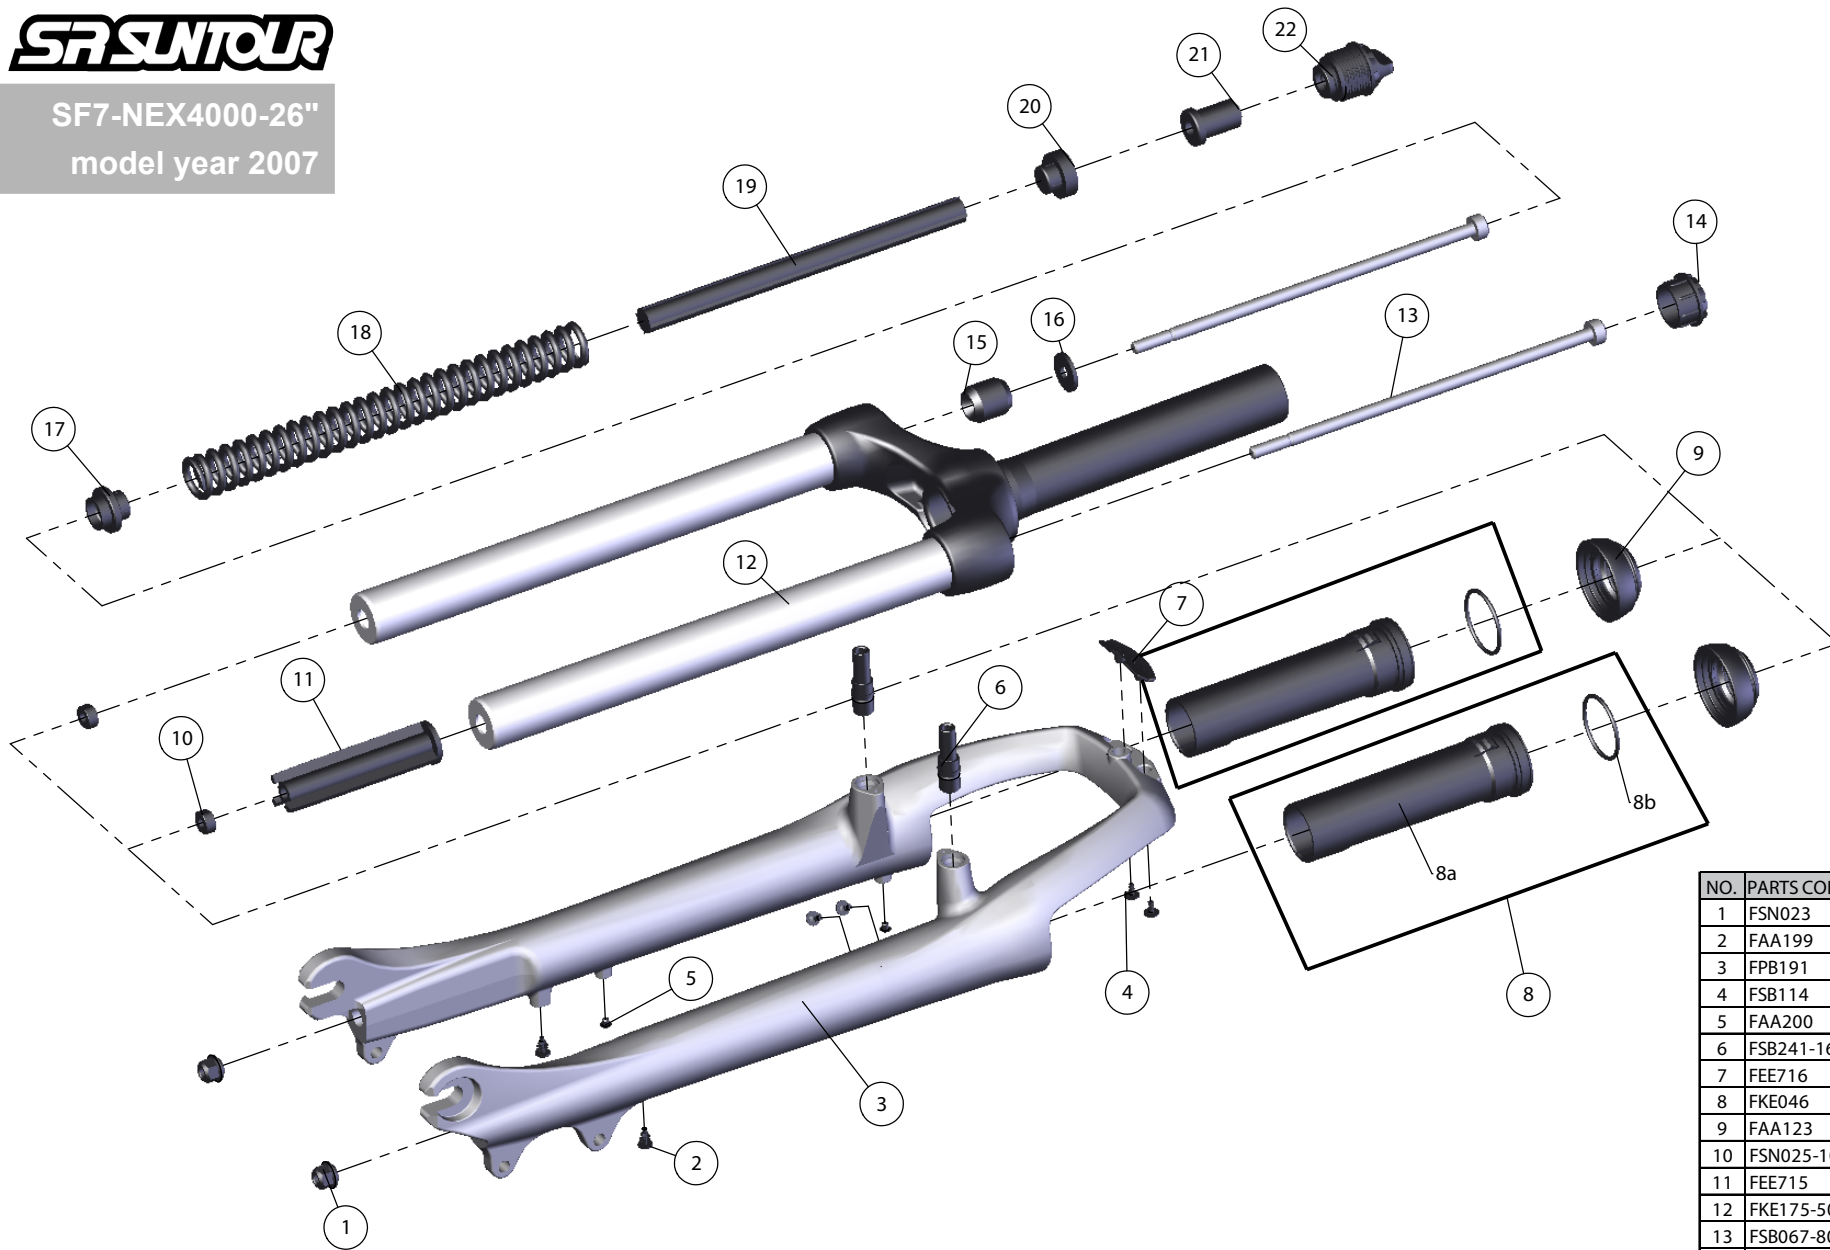

# SUNTOUR

SF7-NEX4000-26"  
model year 2007

NO.	PARTS CODE	PARTS NAME	QT
1	FSN023	FIXING NUT	2
2	FAA199	MOUNT CAP	4
3	FPB191	BOTTOM CASE	1
4	FSB114	TAPPING SCREW	2
5	FAA200	MOUNT CAP	2
6	FSB241-16	CANTI BOSS	2
7	FEE716	BRACE COVER	1
8	FKE046	SLIDER SLEEVES ASSY	2
9	FAA123	DUST SEAL	2
10	FSN025-10	NUT PLATE	2
11	FEE715	BOTTOM STOPPER	1
12	FKE175-50	UPPER ASSY	1
13	FSB067-80	FIXING BOLT	2
14	FEE514	CAP	1
15	FEP086	REBOUND RUBBER	1
16	FSW042	WASHER	1
17	FEE385-40	SPRING GUIDE	1
18	FEP355	MAIN SPRING	1
19	FEP376-00	DAMPER	1
20	FEE196-20	SPRING GUIDE	1
21	FEE732	SPRING GUIDE SPACER	1
22	FKE005-10	ADUSTER ASSY	1