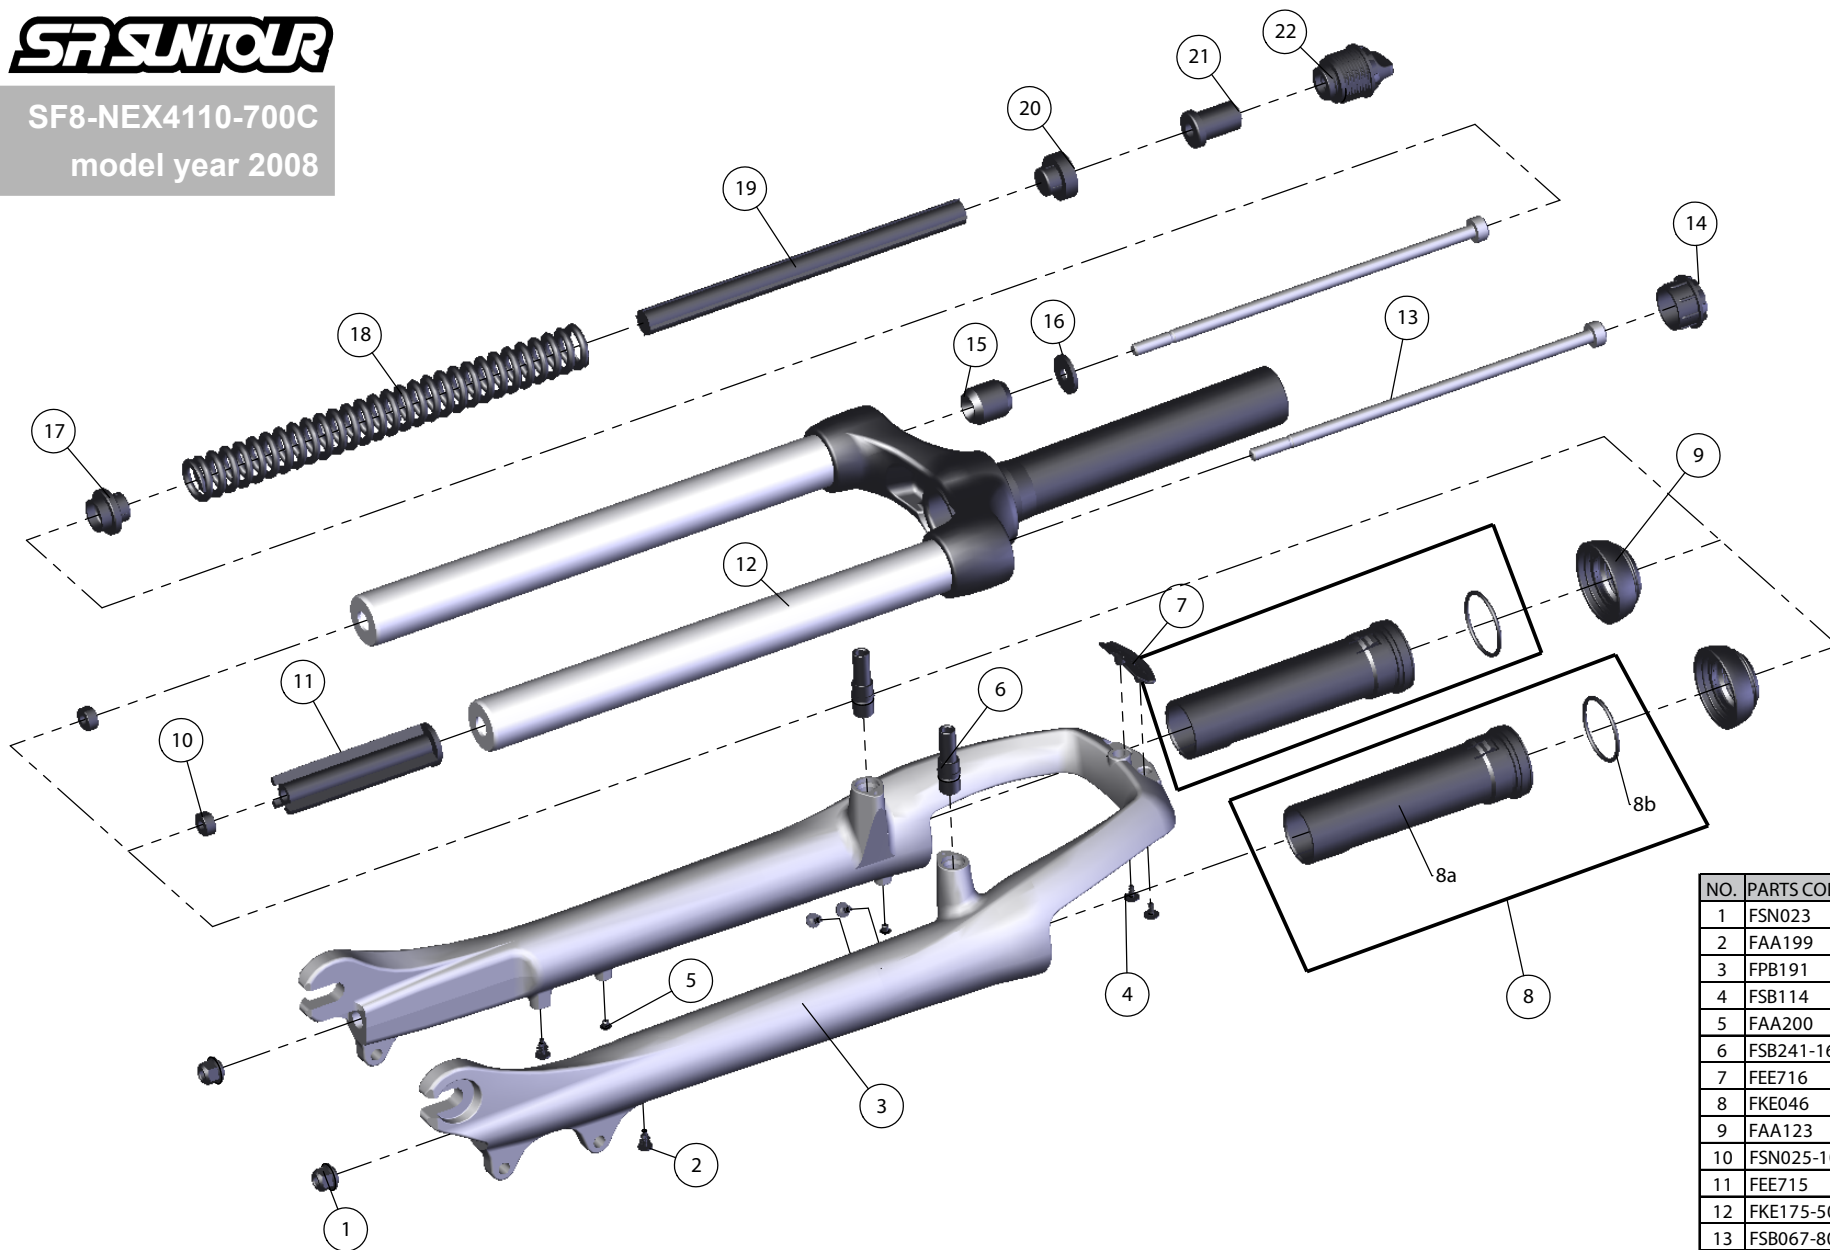

SUNTOUR

SF8-NEX4110-700C

model year 2008

NO.	PARTS CODE	PARTS NAME	QT
1	FSN023	FIXING NUT	2
2	FAA199	MOUNT CAP	4
3	FPB191	BOTTOM CASE	1
4	FSB114	TAPPING SCREW	2
5	FAA200	MOUNT CAP	2
6	FSB241-16	CANTI BOSS	2
7	FEE716	BRACE COVER	1
8	FKE046	SLIDER SLEEVES ASSY	2
9	FAA123	DUST SEAL	2
10	FSN025-10	NUT PLATE	2
11	FEE715	BOTTOM STOPPER	1
12	FKE175-50	UPPER ASSY	1
13	FSB067-80	FIXING BOLT	2
14	FEE514	CAP	1
15	FEP086	REBOUND RUBBER	1
16	FSW042	WASHER	1
17	FEE385-40	SPRING GUIDE	1
18	FEP355	MAIN SPRING	1
19	FEP376-00	DAMPER	1
20	FEE196-20	SPRING GUIDE	1
21	FEE732	SPRING GUIDE SPACER	1
22	FKE005-10	ADUSTER ASSY	1