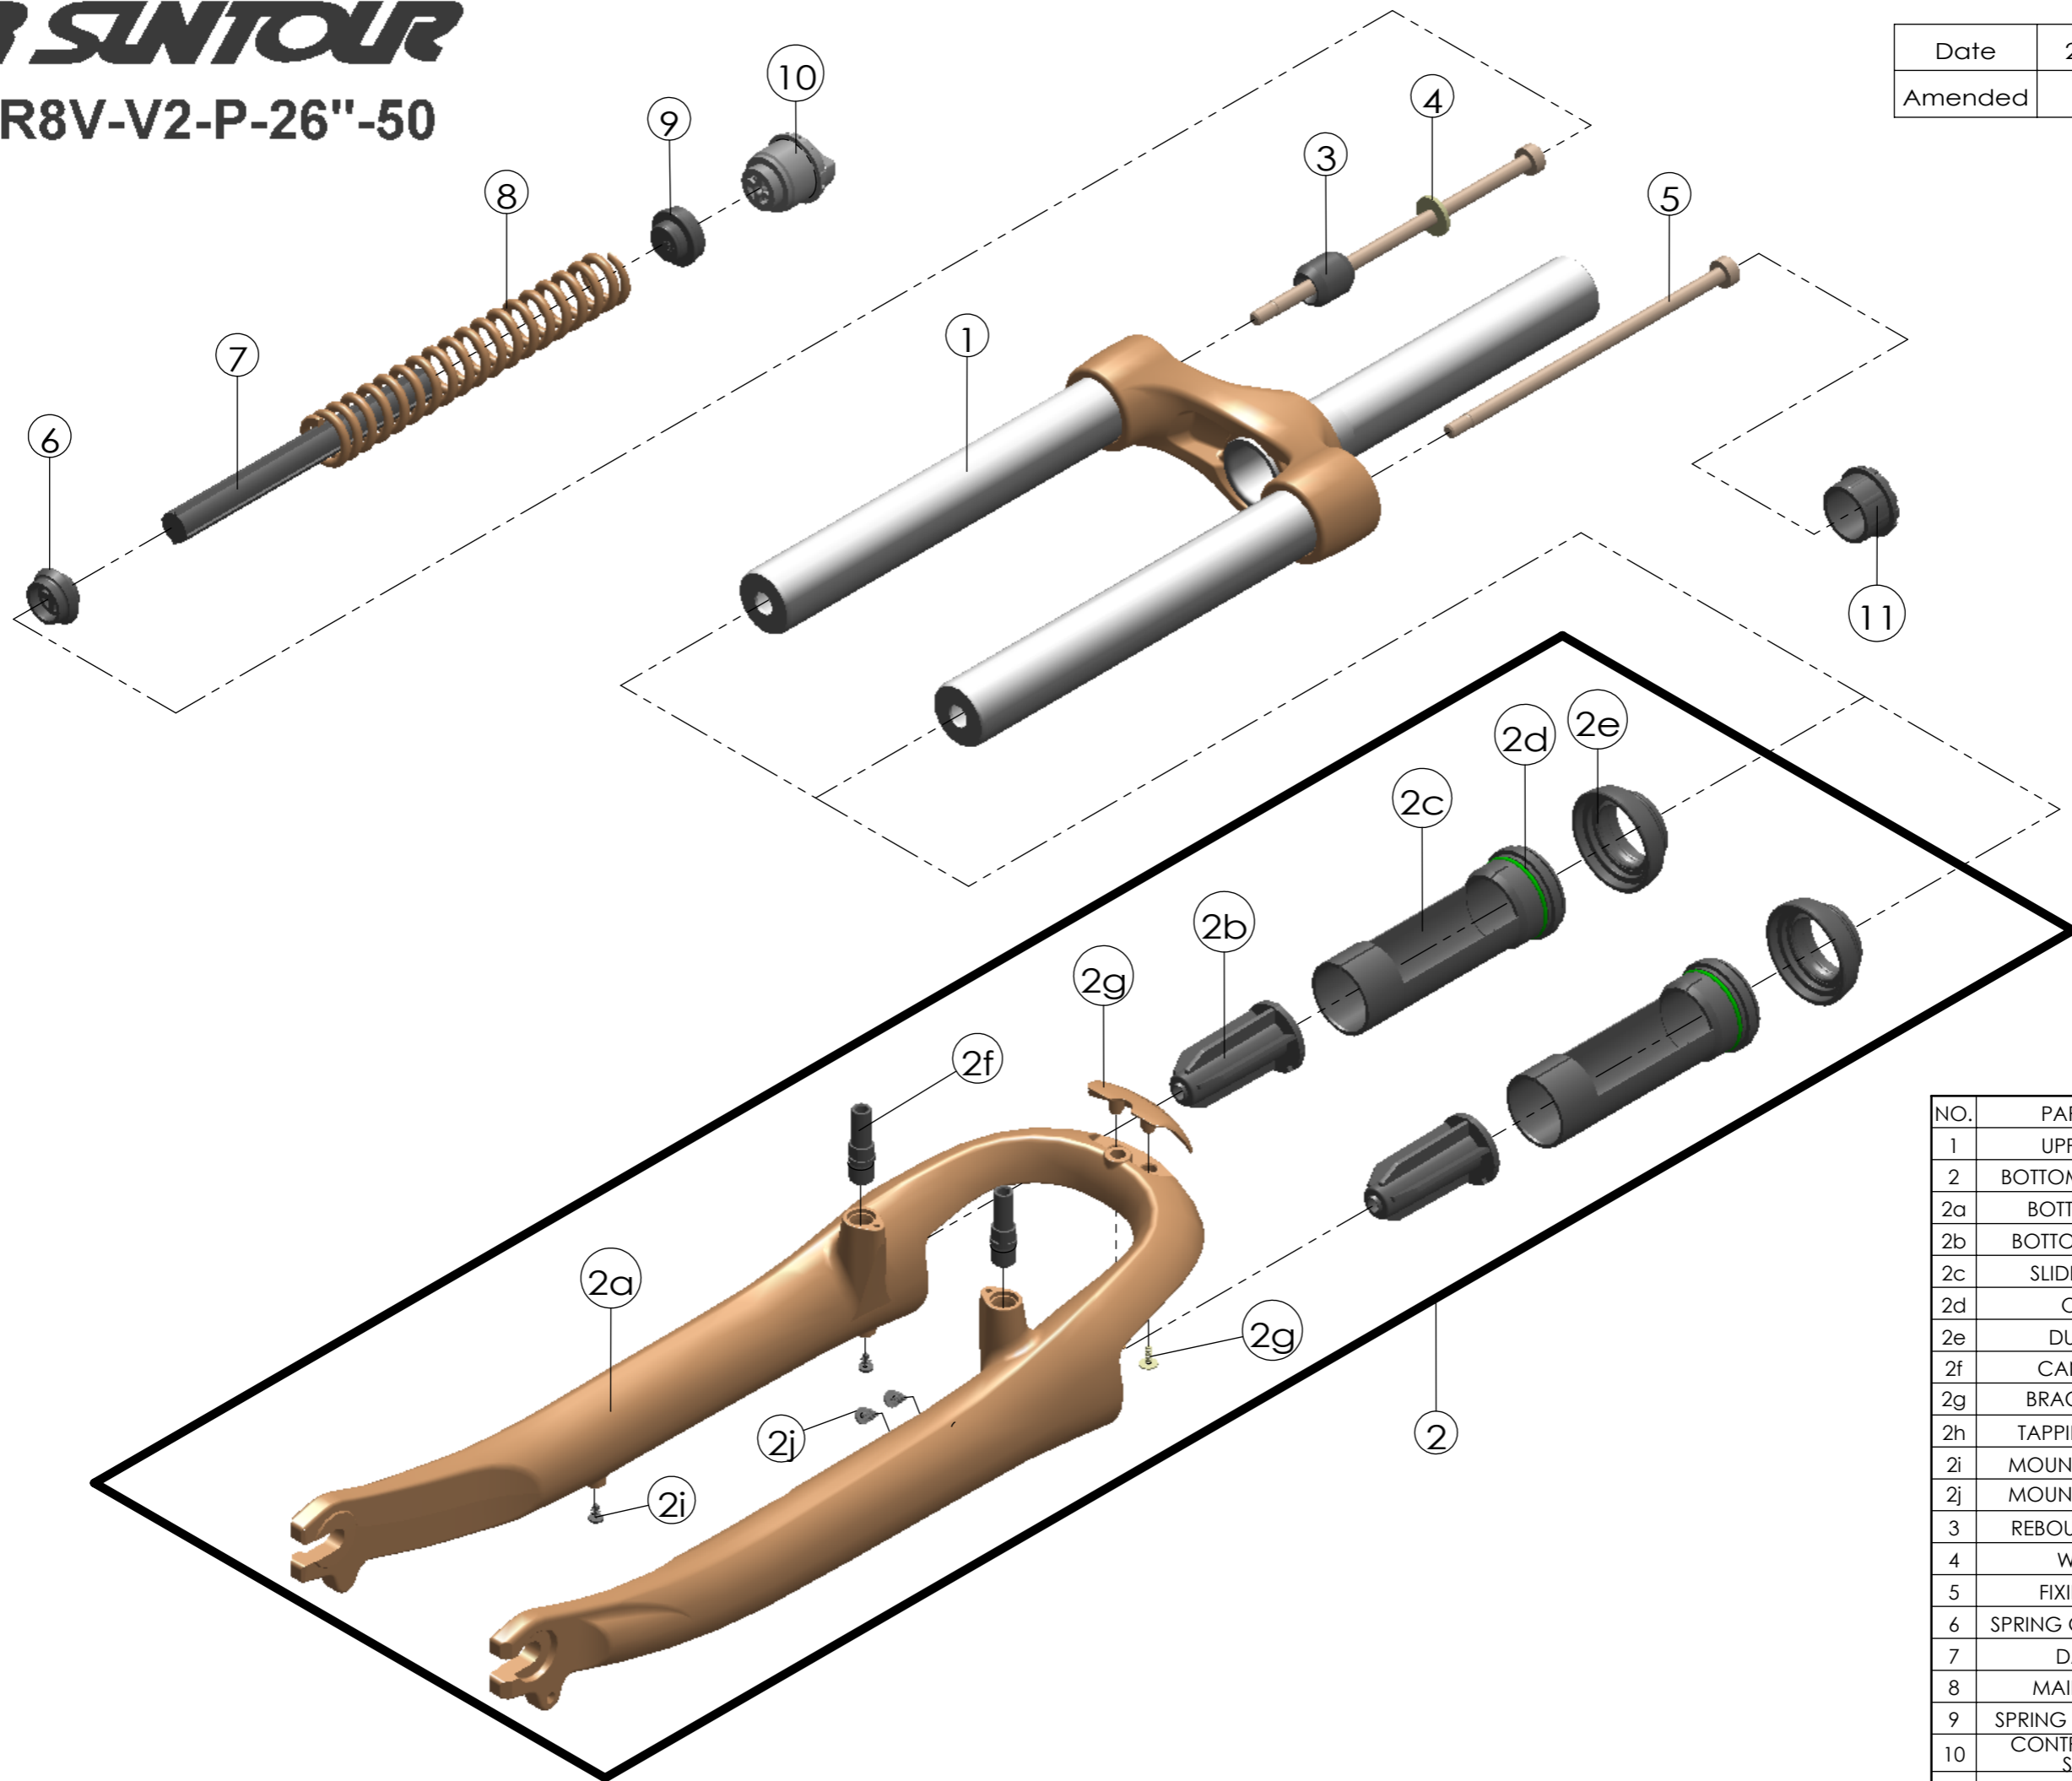

SUNTOUR

SF9-CR8V-V2-P-26"-50

Date	2010.1.13	Version	1
Amended			

NO.	PART NAME	PART CODE	QTY.
1	UPPER ASSY	FKE236-40	1
2	BOTTOM CASE ASSY	FKE340	1
2a	BOTTOM CASE	FPB227	1
2b	BOTTOM STOPPER	FEE505-10	2
2c	SLIDER SLEEVE	FEE789	2
2d	O RING	FAA192	2
2e	DUST SEAL	FAA129	2
2f	CANTI BOSS	FSB241-16	2
2g	BRACE COVER	FEE602	1
2h	TAPPING SCREW	FSB114-10	2
2i	MOUNT CAP Φ 4.4	FAA199-10	2
2j	MOUNT CAP Φ 5.4	FAA089-10	2
3	REBOUND RUBBER	FEP086	1
4	WASHER	FSW003	1
5	FIXING BOLT	FSB111-10	2
6	SPRING GUIDE LOWER	FEE468-10	1
7	DAMPER	FEP262-40	1
8	MAIN SPRING	FEP418	1
9	SPRING GUIDE UPPER	FEE467-10	1
10	CONTROL ADJUST SYSTEM	FKE008-11	1
11	CAP	FEE830	1