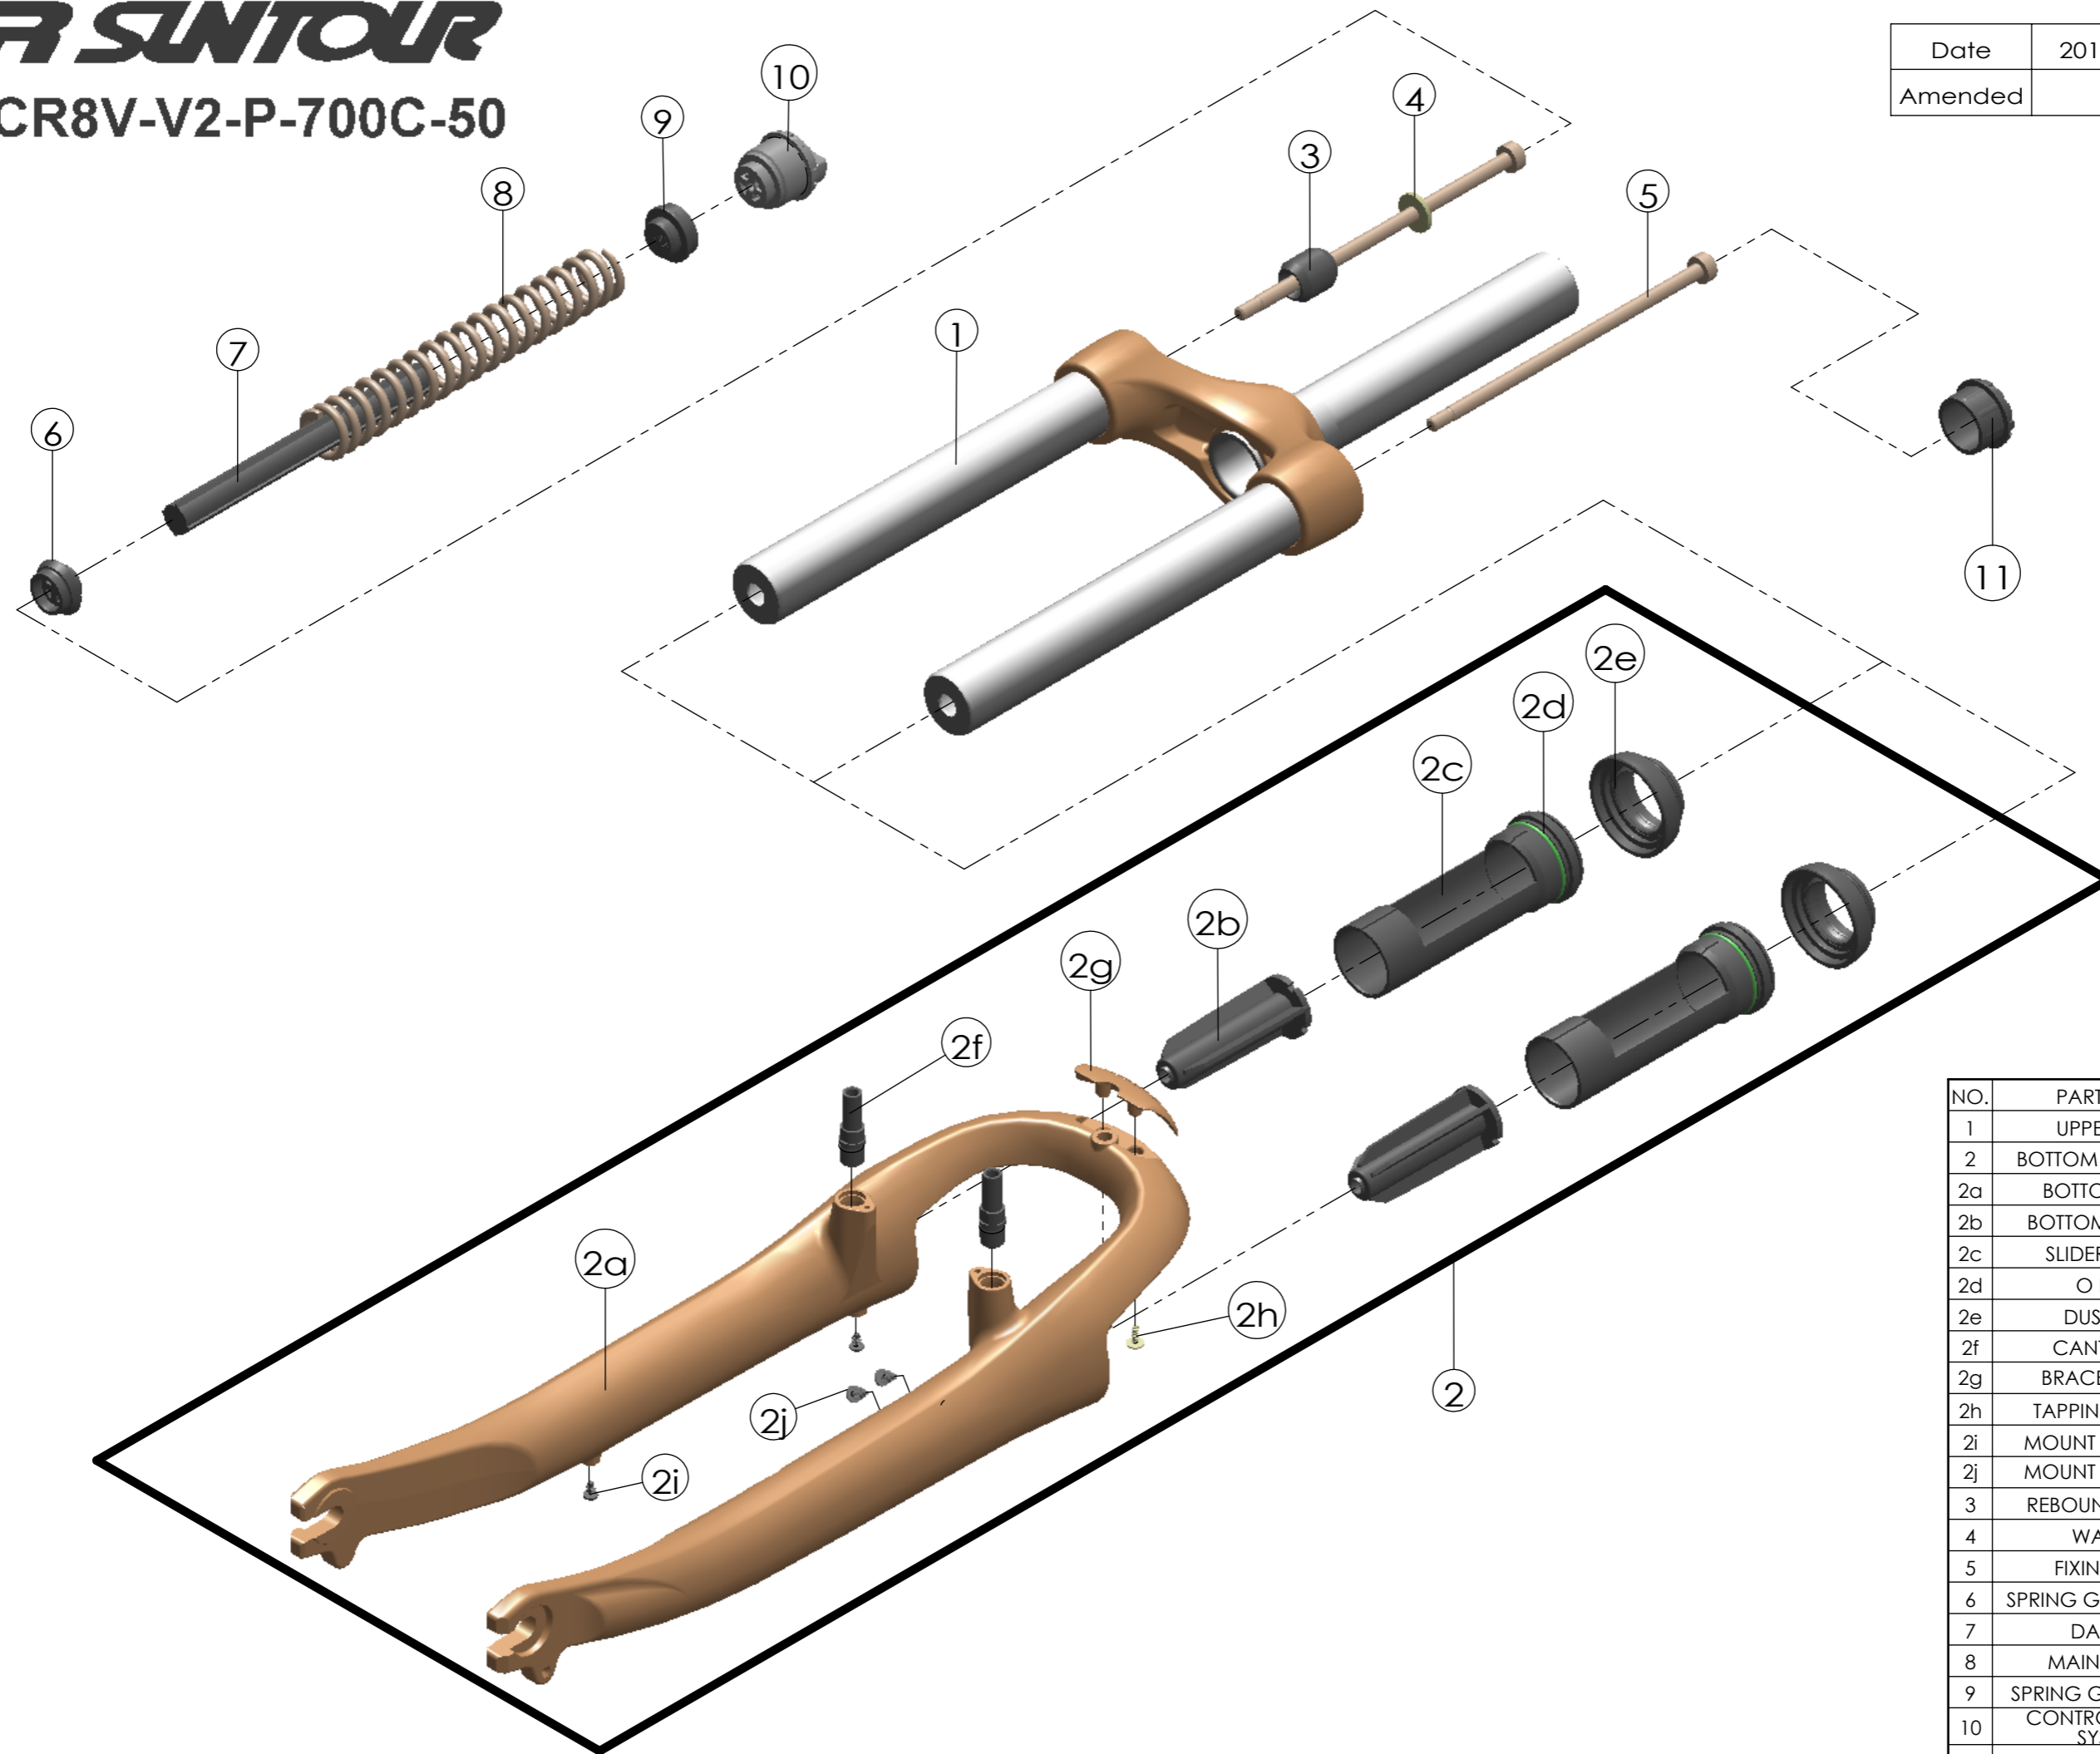

SUNTOUR

SF9-CR8V-V2-P-700C-50

Date	2010.1.13	Version	1
Amended			

NO.	PART NAME	PART CODE	QTY.
1	UPPER ASSY	FKE236-40	1
2	BOTTOM CASE ASSY	FKE301	1
2a	BOTTOM CASE	FPB219	1
2b	BOTTOM STOPPER	FEE505	2
2c	SLIDER SLEEVE	FEE789	2
2d	O RING	FAA192	2
2e	DUST SEAL	FAA129	2
2f	CANTI BOSS	FSB241-16	2
2g	BRACE COVER	FEE602	1
2h	TAPPING SCREW	FSB114-10	2
2i	MOUNT CAP Φ4.4	FAA199-10	2
2j	MOUNT CAP Φ5.4	FAA199	2
3	REBOUND RUBBER	FEP086	1
4	WASHER	FSW003	1
5	FIXING BOLT	FSB111	2
6	SPRING GUIDE LOWER	FEE468-10	1
7	DAMPER	FEP262-40	1
8	MAIN SPRING	FEP418	1
9	SPRING GUIDE UPPER	FEE467-10	1
10	CONTROL ADJUST SYSTEM	FKE008-11	1
11	CAP	FEE676	1