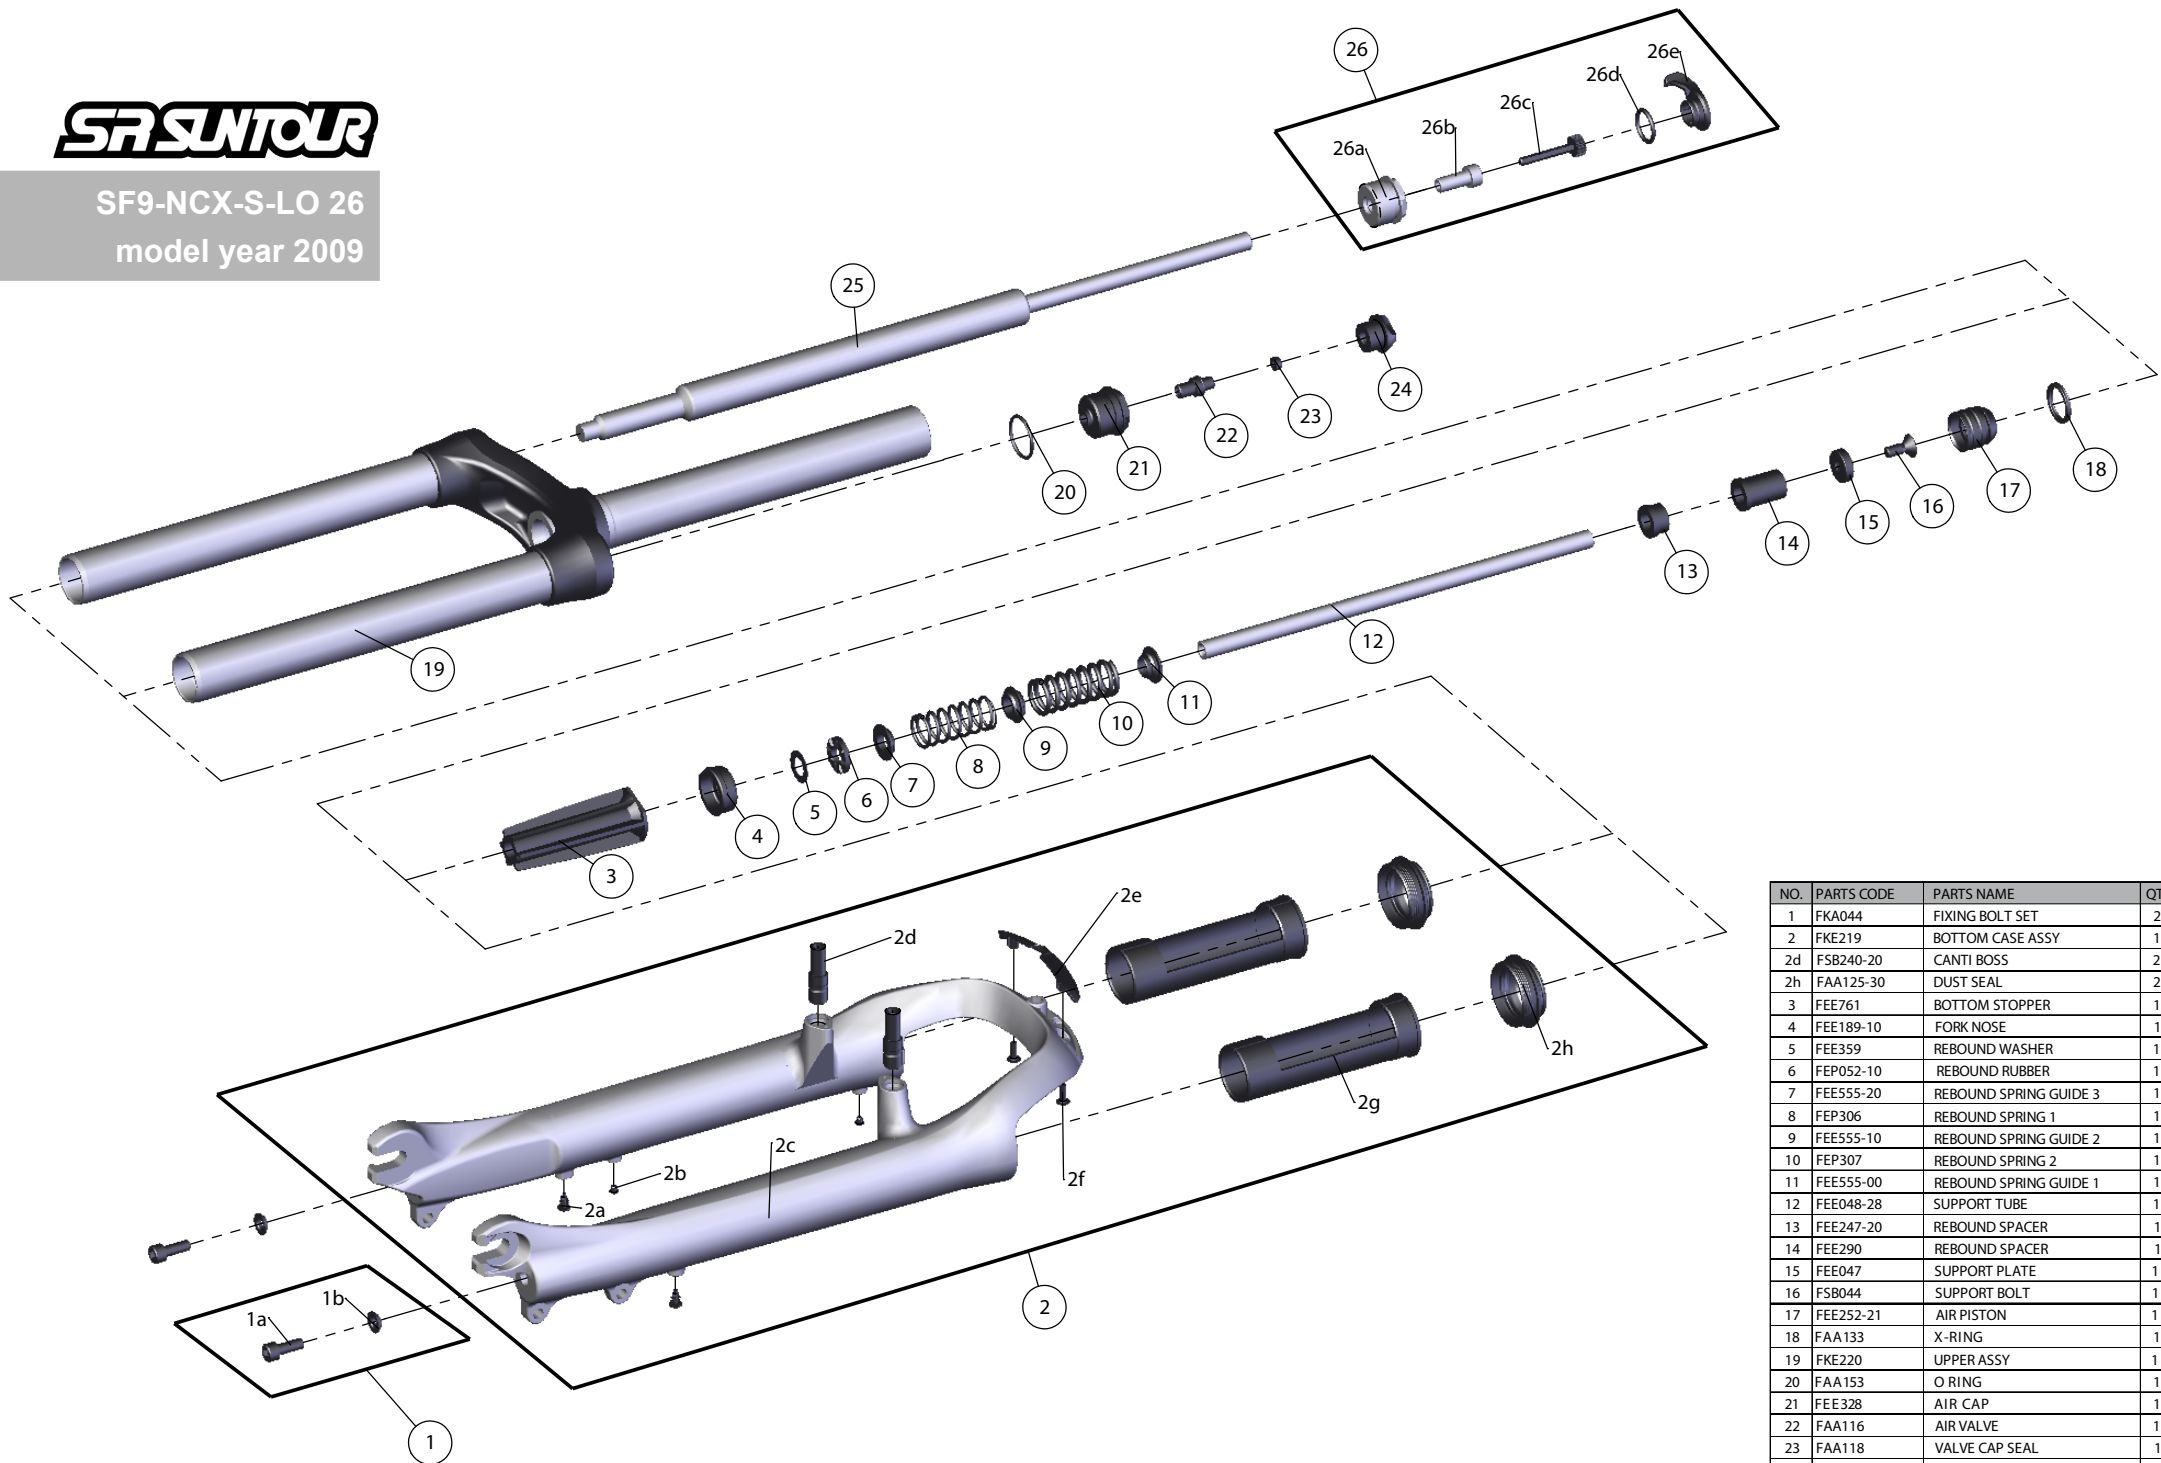

SUNTOUR

SF9-NCX-S-LO 26
model year 2009

NO.	PARTS CODE	PARTS NAME	QT
1	FKA044	FIXING BOLT SET	2
2	FKE219	BOTTOM CASE ASSY	1
2d	FSB240-20	CANTI BOSS	2
2h	FAA125-30	DUST SEAL	2
3	FEE761	BOTTOM STOPPER	1
4	FEE189-10	FORK NOSE	1
5	FEE359	REBOUND WASHER	1
6	FEPO52-10	REBOUND RUBBER	1
7	FEE555-20	REBOUND SPRING GUIDE 3	1
8	FEP306	REBOUND SPRING 1	1
9	FEE555-10	REBOUND SPRING GUIDE 2	1
10	FEP307	REBOUND SPRING 2	1
11	FEE555-00	REBOUND SPRING GUIDE 1	1
12	FEE048-28	SUPPORT TUBE	1
13	FEE247-20	REBOUND SPACER	1
14	FEE290	REBOUND SPACER	1
15	FEE047	SUPPORT PLATE	1
16	FSB044	SUPPORT BOLT	1
17	FEE252-21	AIR PISTON	1
18	FAA133	X-RING	1
19	FKE220	UPPER ASSY	1
20	FAA153	O RING	1
21	FEE328	AIR CAP	1
22	FAA116	AIR VALVE	1
23	FAA118	VALVE CAP SEAL	1
24	FAA121-10	VALVE CAP	1
25	FUN006-12	DAMPER UNIT	1
26	FKE028-21	LO TOP CAP ASSY	1