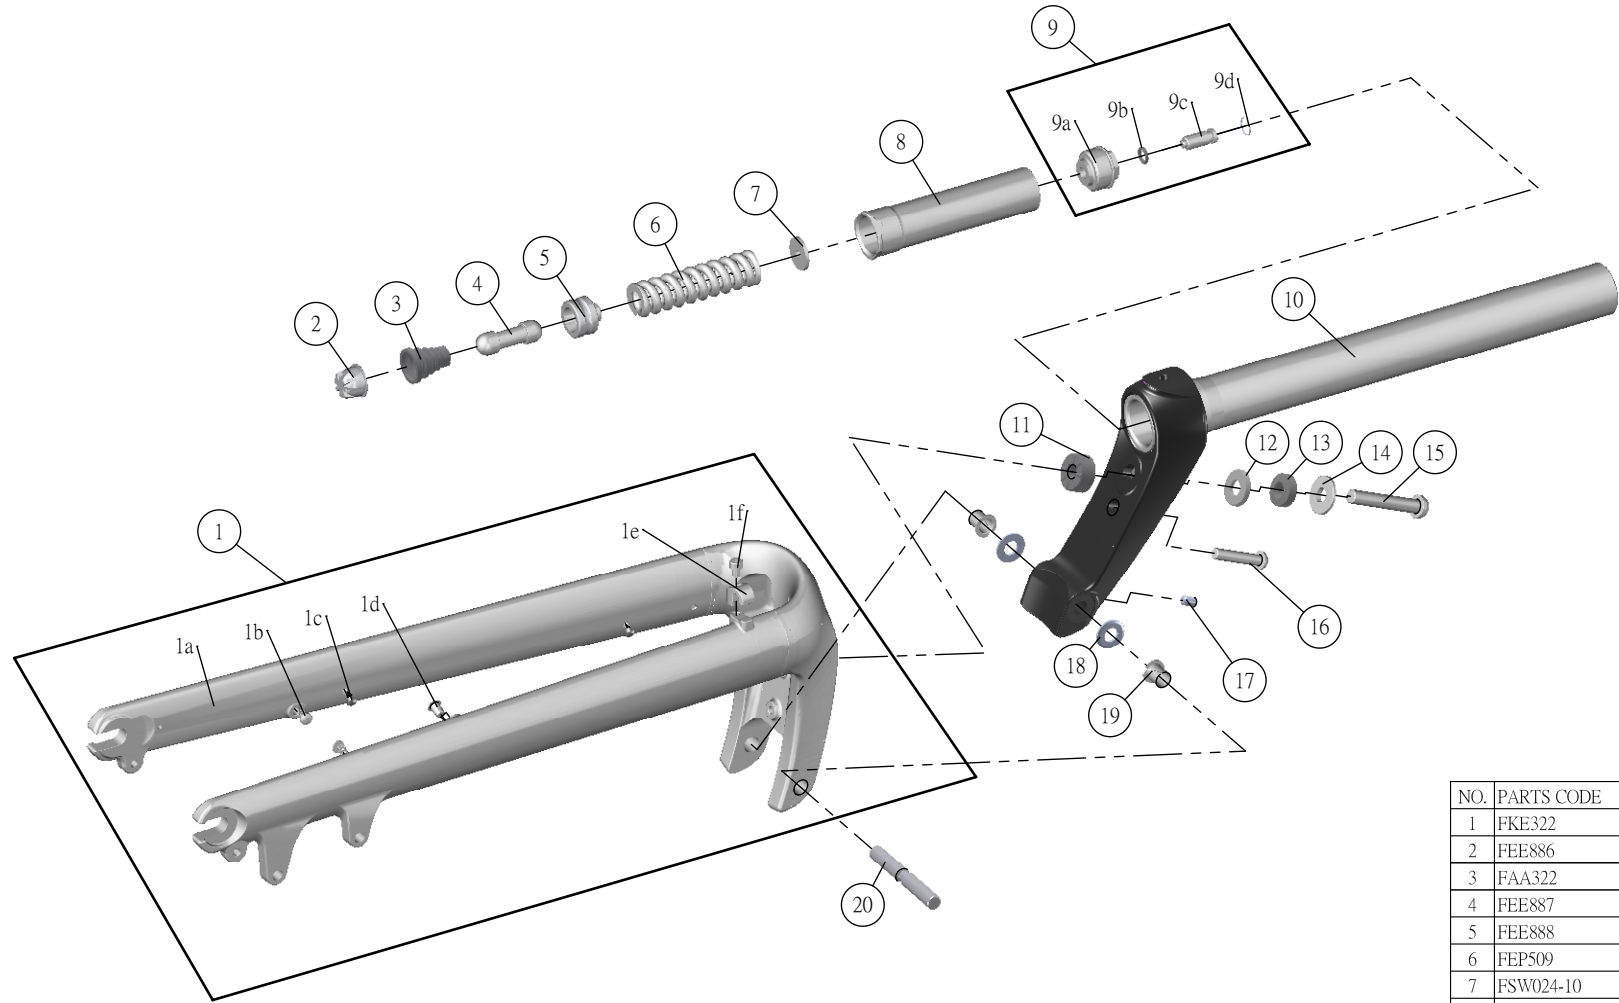

# SUNTOUR

SF10SW-D-DS-700-30

NO.	PARTS CODE	PARTS NAME	QT
1	FKE322	BOTTOM CASE ASSY	1
2	FEE886	SLIDER CUP	1
3	FAA322	DUST BOOT	1
4	FEE887	PUSH ROD	1
5	FEE888	SPRING GUIDE	1
6	FEP509	MAIN SPRING	1
7	FSW024-10	SPRING SEAT	1
8	FPE033	INNER TUBE	1
9	FKE324	ADJUSTER ASSY	1
10	FKE321-10	UPPER ASSY	1
11	FEP508	BUMPER	1
12	FSW100	SPACER	1
13	FEP518	REBOUND RUBBER	1
14	FSW097	REBOUND WASHER	1
15	FSB162	FIXING BOLT	1
16	FSB166	FIXING BOLT	1
17	FSB161	SET SCREW	1
18	FSW096	SLIDER WASHER	2
19	FEE889	METAL BUSHING	2
20	FSP018	HINGE PIN	1