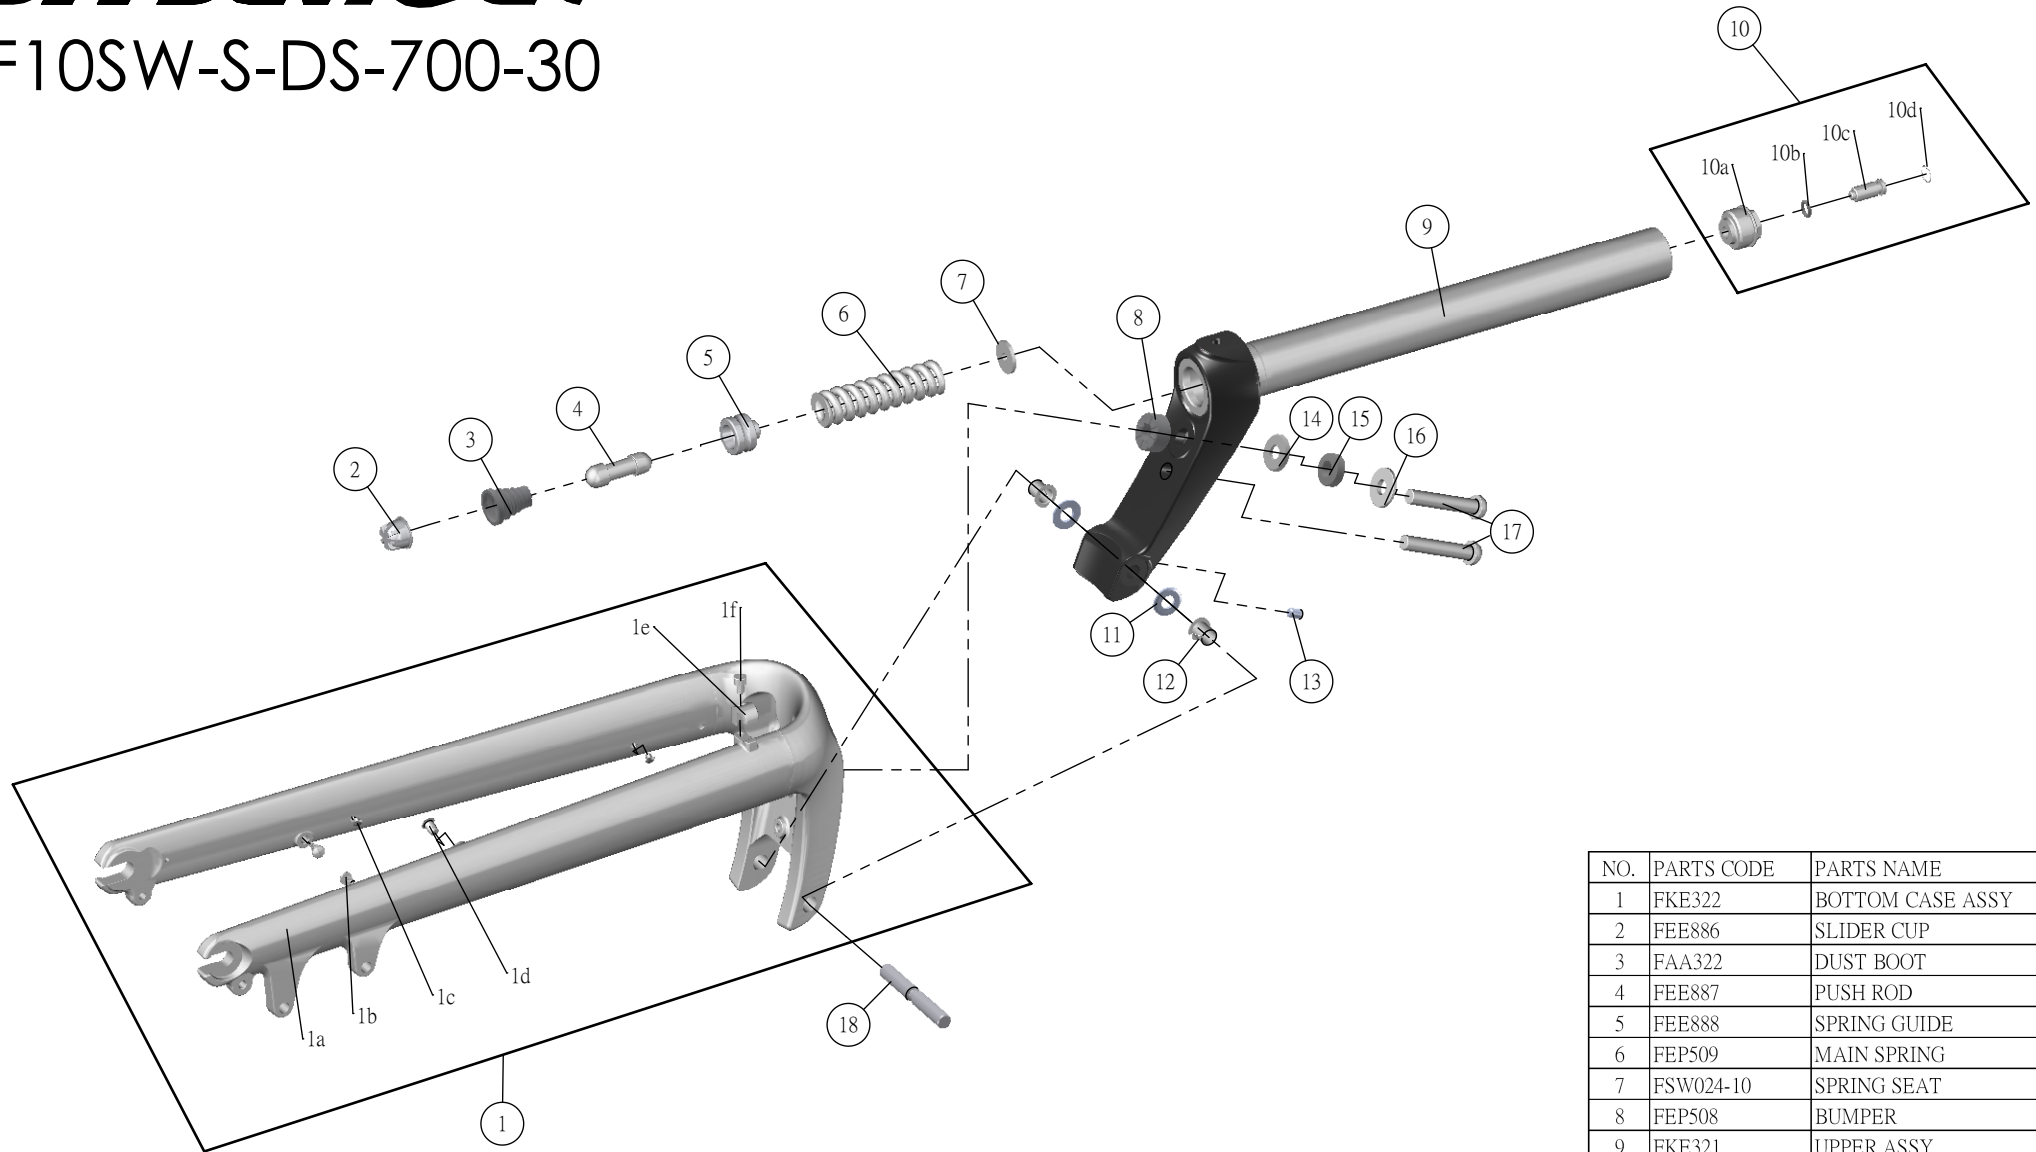

# SUNTOUR

SF10SW-S-DS-700-30

NO.	PARTS CODE	PARTS NAME	QT
1	FKE322	BOTTOM CASE ASSY	1
2	FEE886	SLIDER CUP	1
3	FAA322	DUST BOOT	1
4	FEE887	PUSH ROD	1
5	FEE888	SPRING GUIDE	1
6	FEP509	MAIN SPRING	1
7	FSW024-10	SPRING SEAT	1
8	FEP508	BUMPER	1
9	FKE321	UPPER ASSY	1
10	FKE324	ADJUSTER ASSY	1
11	FSW096	SLIDER WASHER	2
12	FEE889	METAL BUSHING	2
13	FSB161	SET SCREW	1
14	FSW100	SPACER	1
15	FEP518	REBOUND RUBBER	1
16	FSW097	REBOUND WASHER	1
17	FSB162	FIXING BOLT	2
18	FSP018	HINGE PIN	1