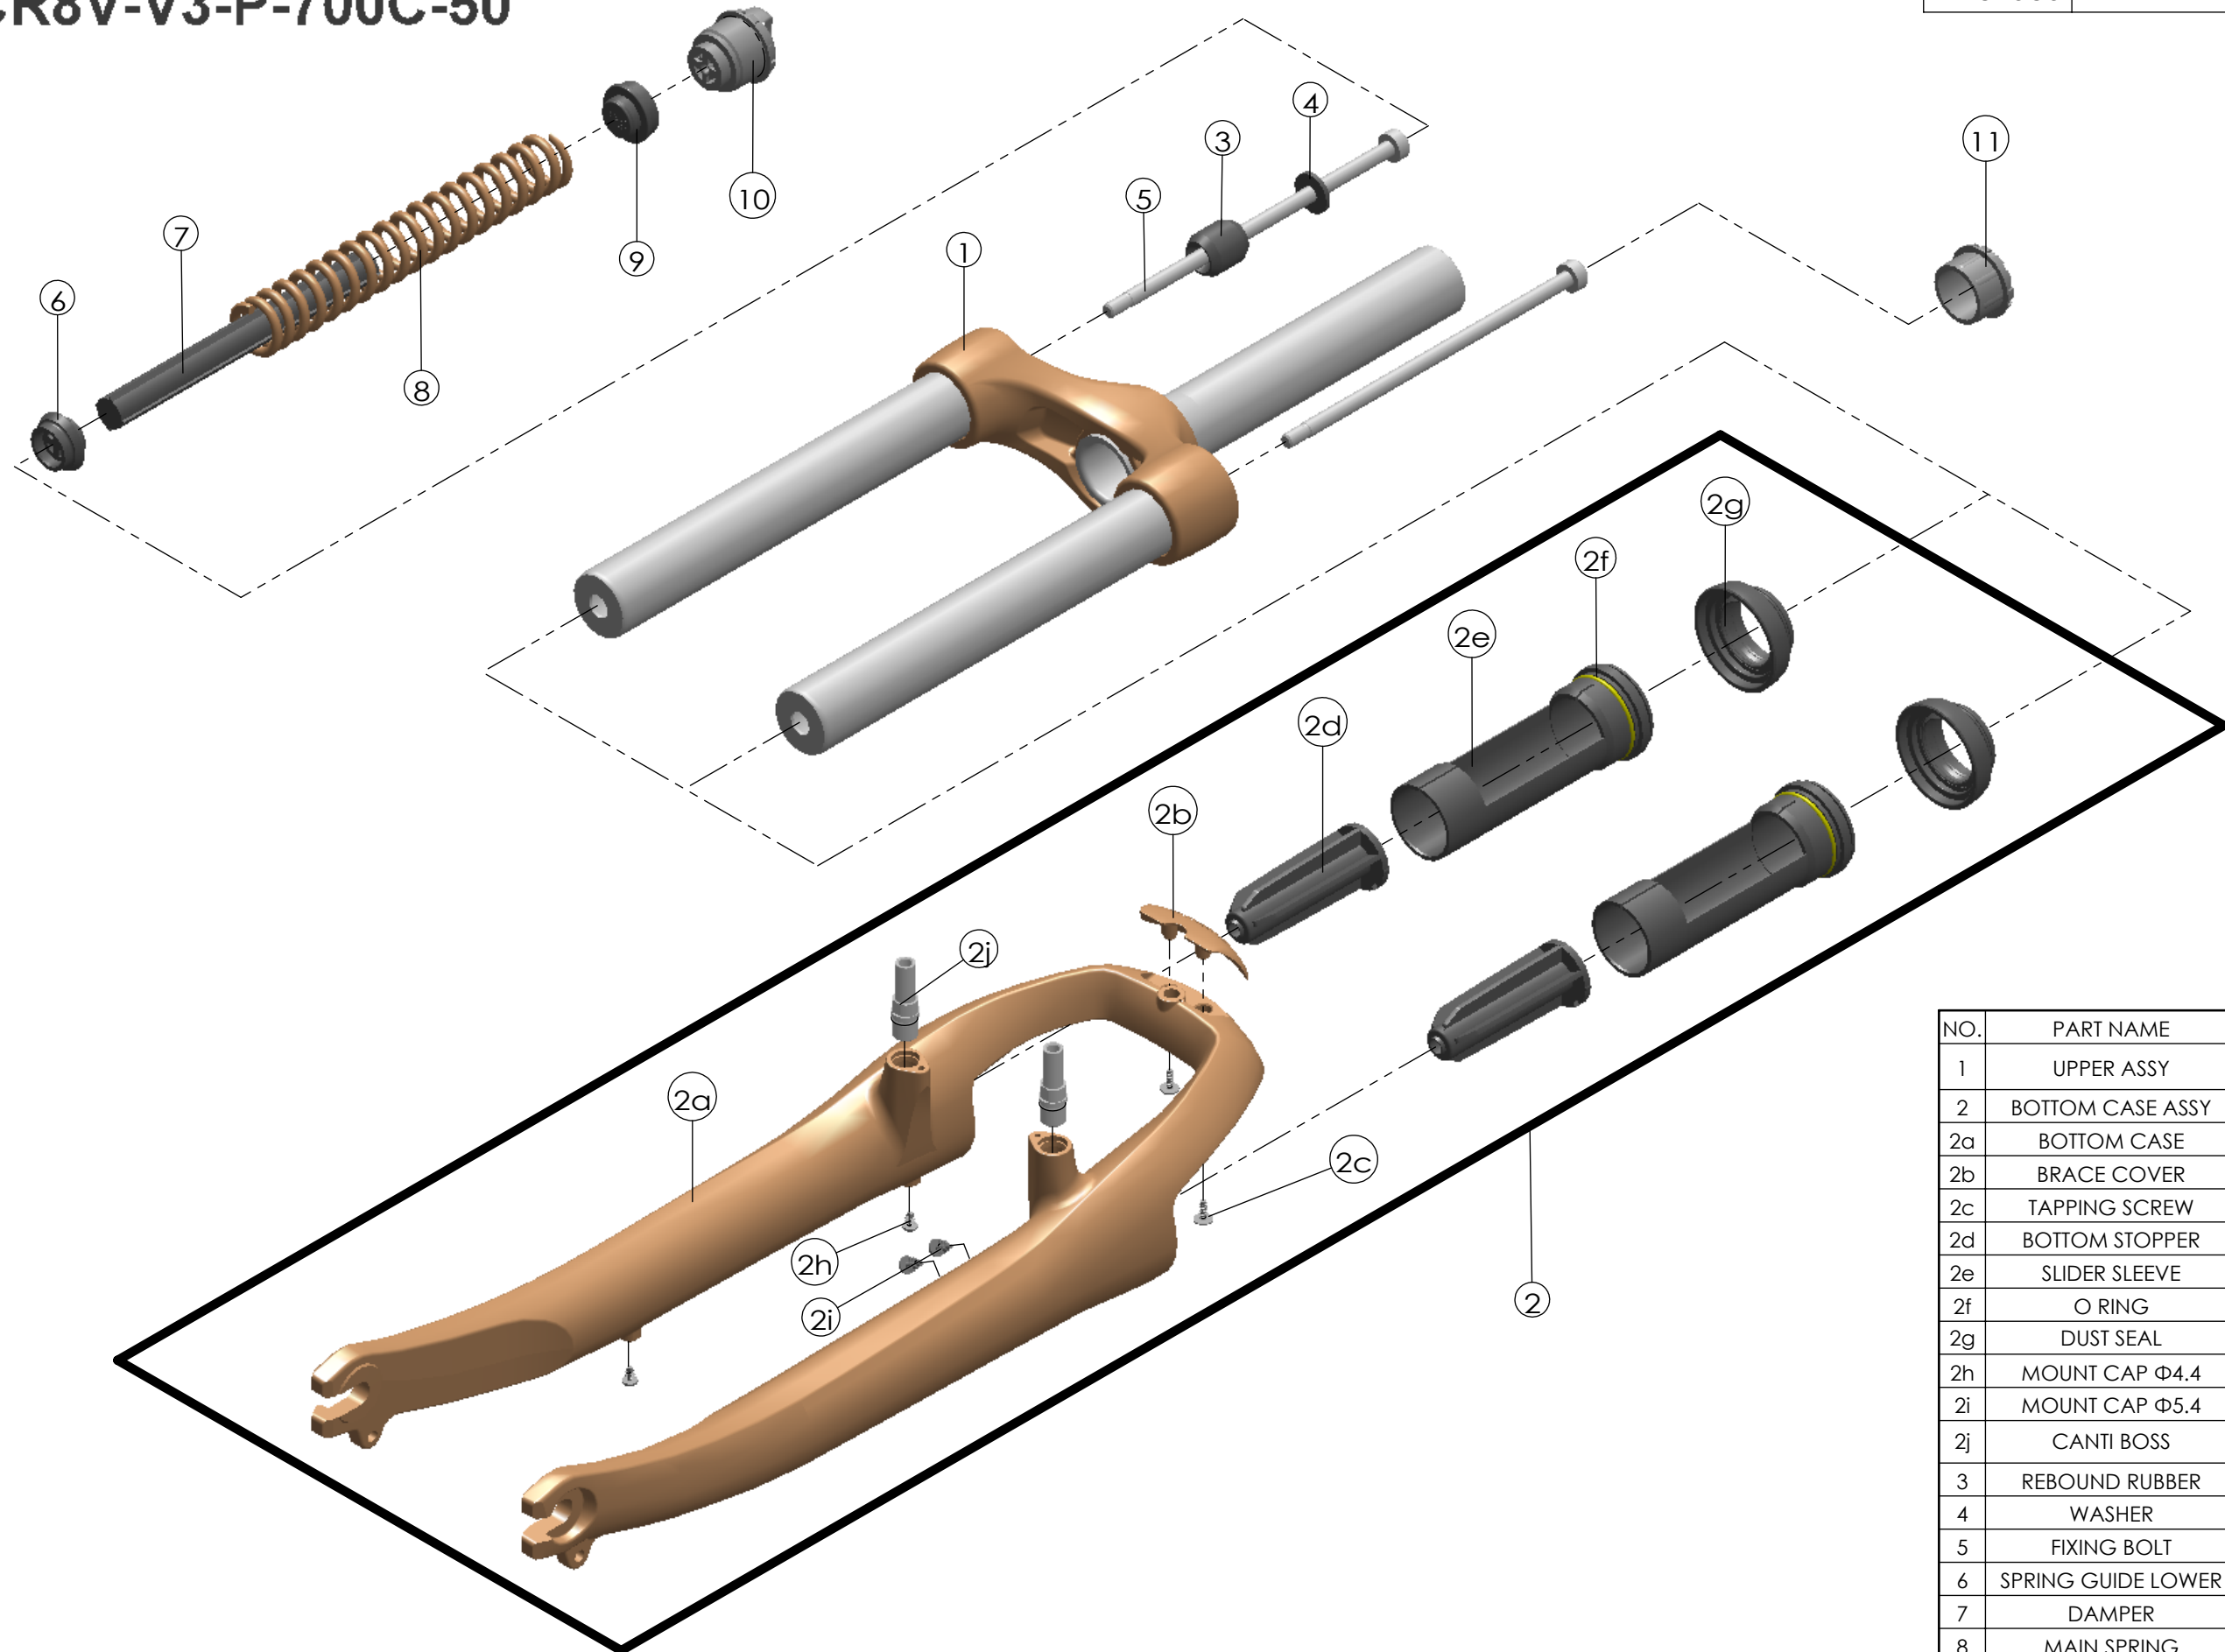

SF SUNTOUR

SF11-CR8V-V3-P-700C-50

Date	2010.2.10	Version	1
Amended			

NO.	PART NAME	PART CODE	QTY.
1	UPPER ASSY	FKE236-40	1
2	BOTTOM CASE ASSY	FKE327	1
2a	BOTTOM CASE	FPB271	1
2b	BRACE COVER	FEE602	1
2c	TAPPING SCREW	FSB114-10	2
2d	BOTTOM STOPPER	FEE505	2
2e	SLIDER SLEEVE	FEE789	2
2f	O RING	FAA192	2
2g	DUST SEAL	FAA129	2
2h	MOUNT CAP Φ 4.4	FAA199-10	2
2i	MOUNT CAP Φ 5.4	FAA089-10	2
2j	CANTI BOSS	FSB241-16	2
3	REBOUND RUBBER	FEP086-10	1
4	WASHER	FSW003	1
5	FIXING BOLT	FSB111	2
6	SPRING GUIDE LOWER	FEE468-10	1
7	DAMPER	FEP262-40	1
8	MAIN SPRING	FEP418	1
9	SPRING GUIDE UPPER	FEE467-10	1
10	CONTROL ADJUST SYSTEM	FKE008-11	1
11	CAP	FEE830	1