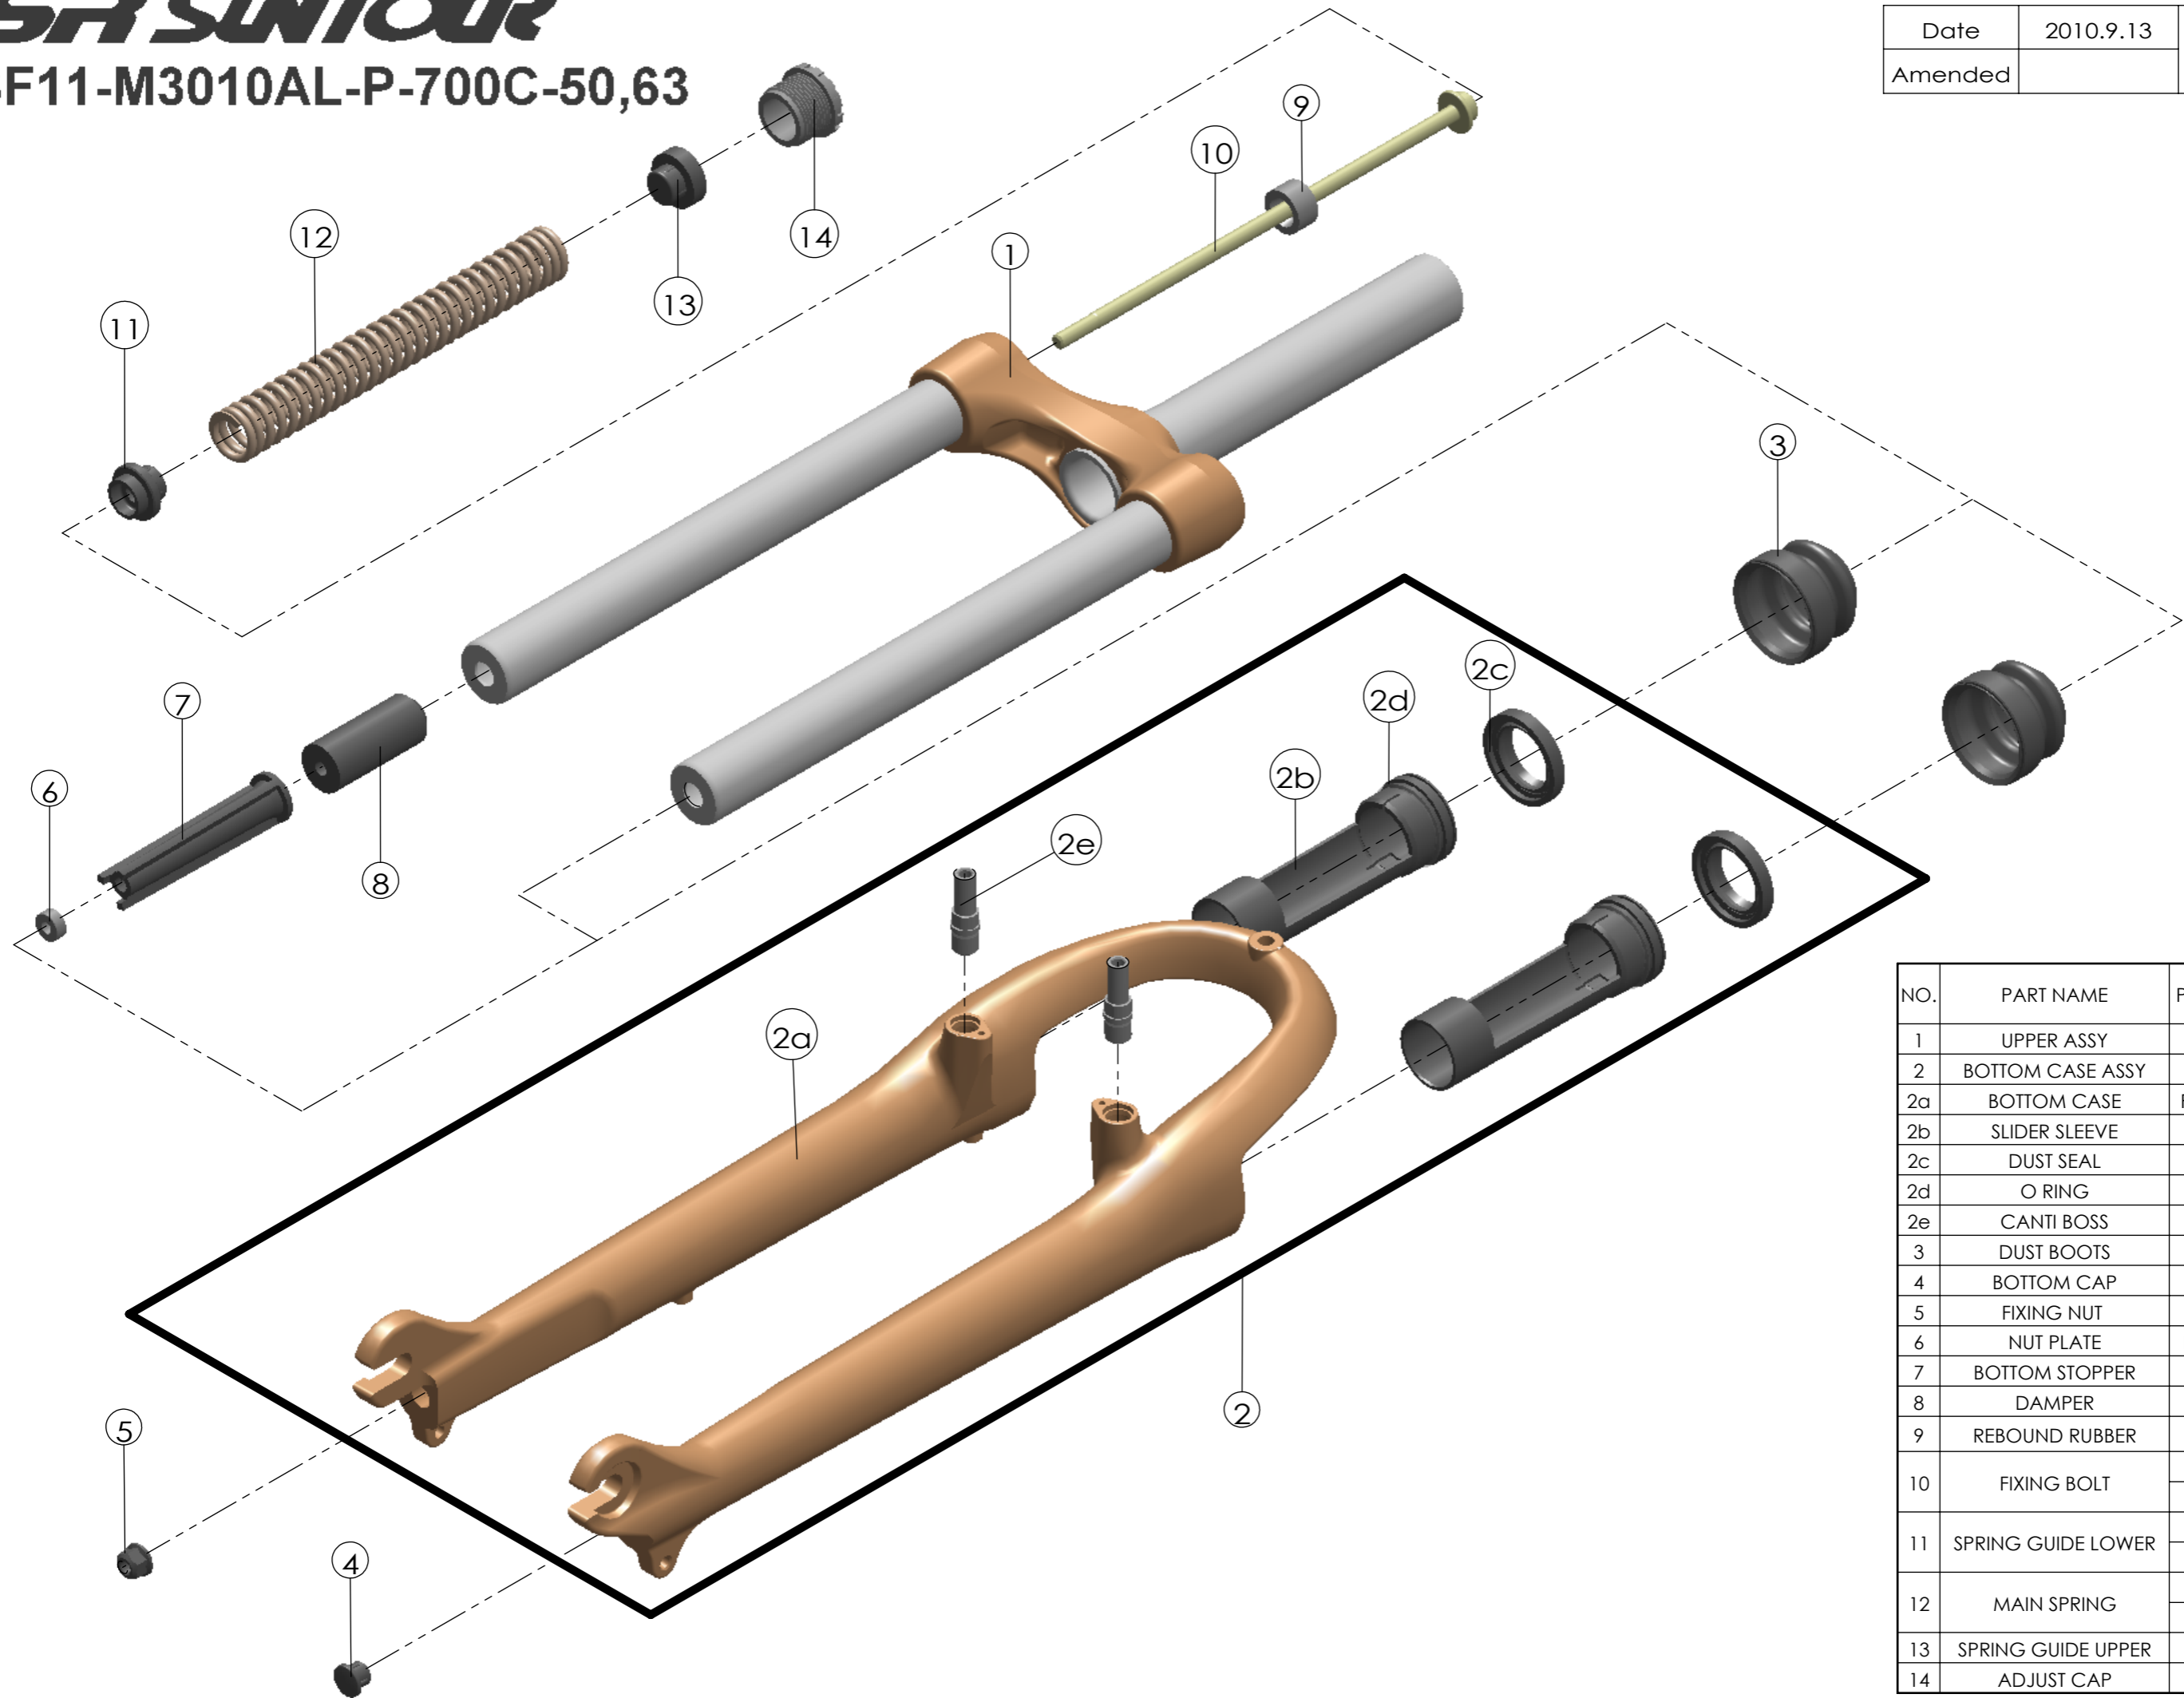

SUNTOUR

SF11-M3010AL-P-700C-50,63

Date	2010.9.13	Version	1
Amended			

NO.	PART NAME	PART CODE	QTY.	
			50	63
1	UPPER ASSY	FKE343-40	1	1
2	BOTTOM CASE ASSY	FKE386-10	1	1
2a	BOTTOM CASE	FPB305-AA	1	1
2b	SLIDER SLEEVE	FEE475	2	2
2c	DUST SEAL	FAA068	2	2
2d	O RING	FAA188	2	2
2e	CANTI BOSS	FSB241-16	2	2
3	DUST BOOTS	FAA159	2	2
4	BOTTOM CAP	FEE795	1	1
5	FIXING NUT	FSN023	1	1
6	NUT PLATE	FSN025-10	1	1
7	BOTTOM STOPPER	FEE834	1	1
8	DAMPER	FEP065	1	1
9	REBOUND RUBBER	FEP066	1	1
10	FIXING BOLT	FSB171-10	1	-
		FSB159-00	-	1
11	SPRING GUIDE LOWER	FEE385-30	1	-
		FEE385-40	-	1
12	MAIN SPRING	FEP560	1	-
		FEP574	-	1
13	SPRING GUIDE UPPER	FEE196-20	-	1
14	ADJUST CAP	FEE675	2	2