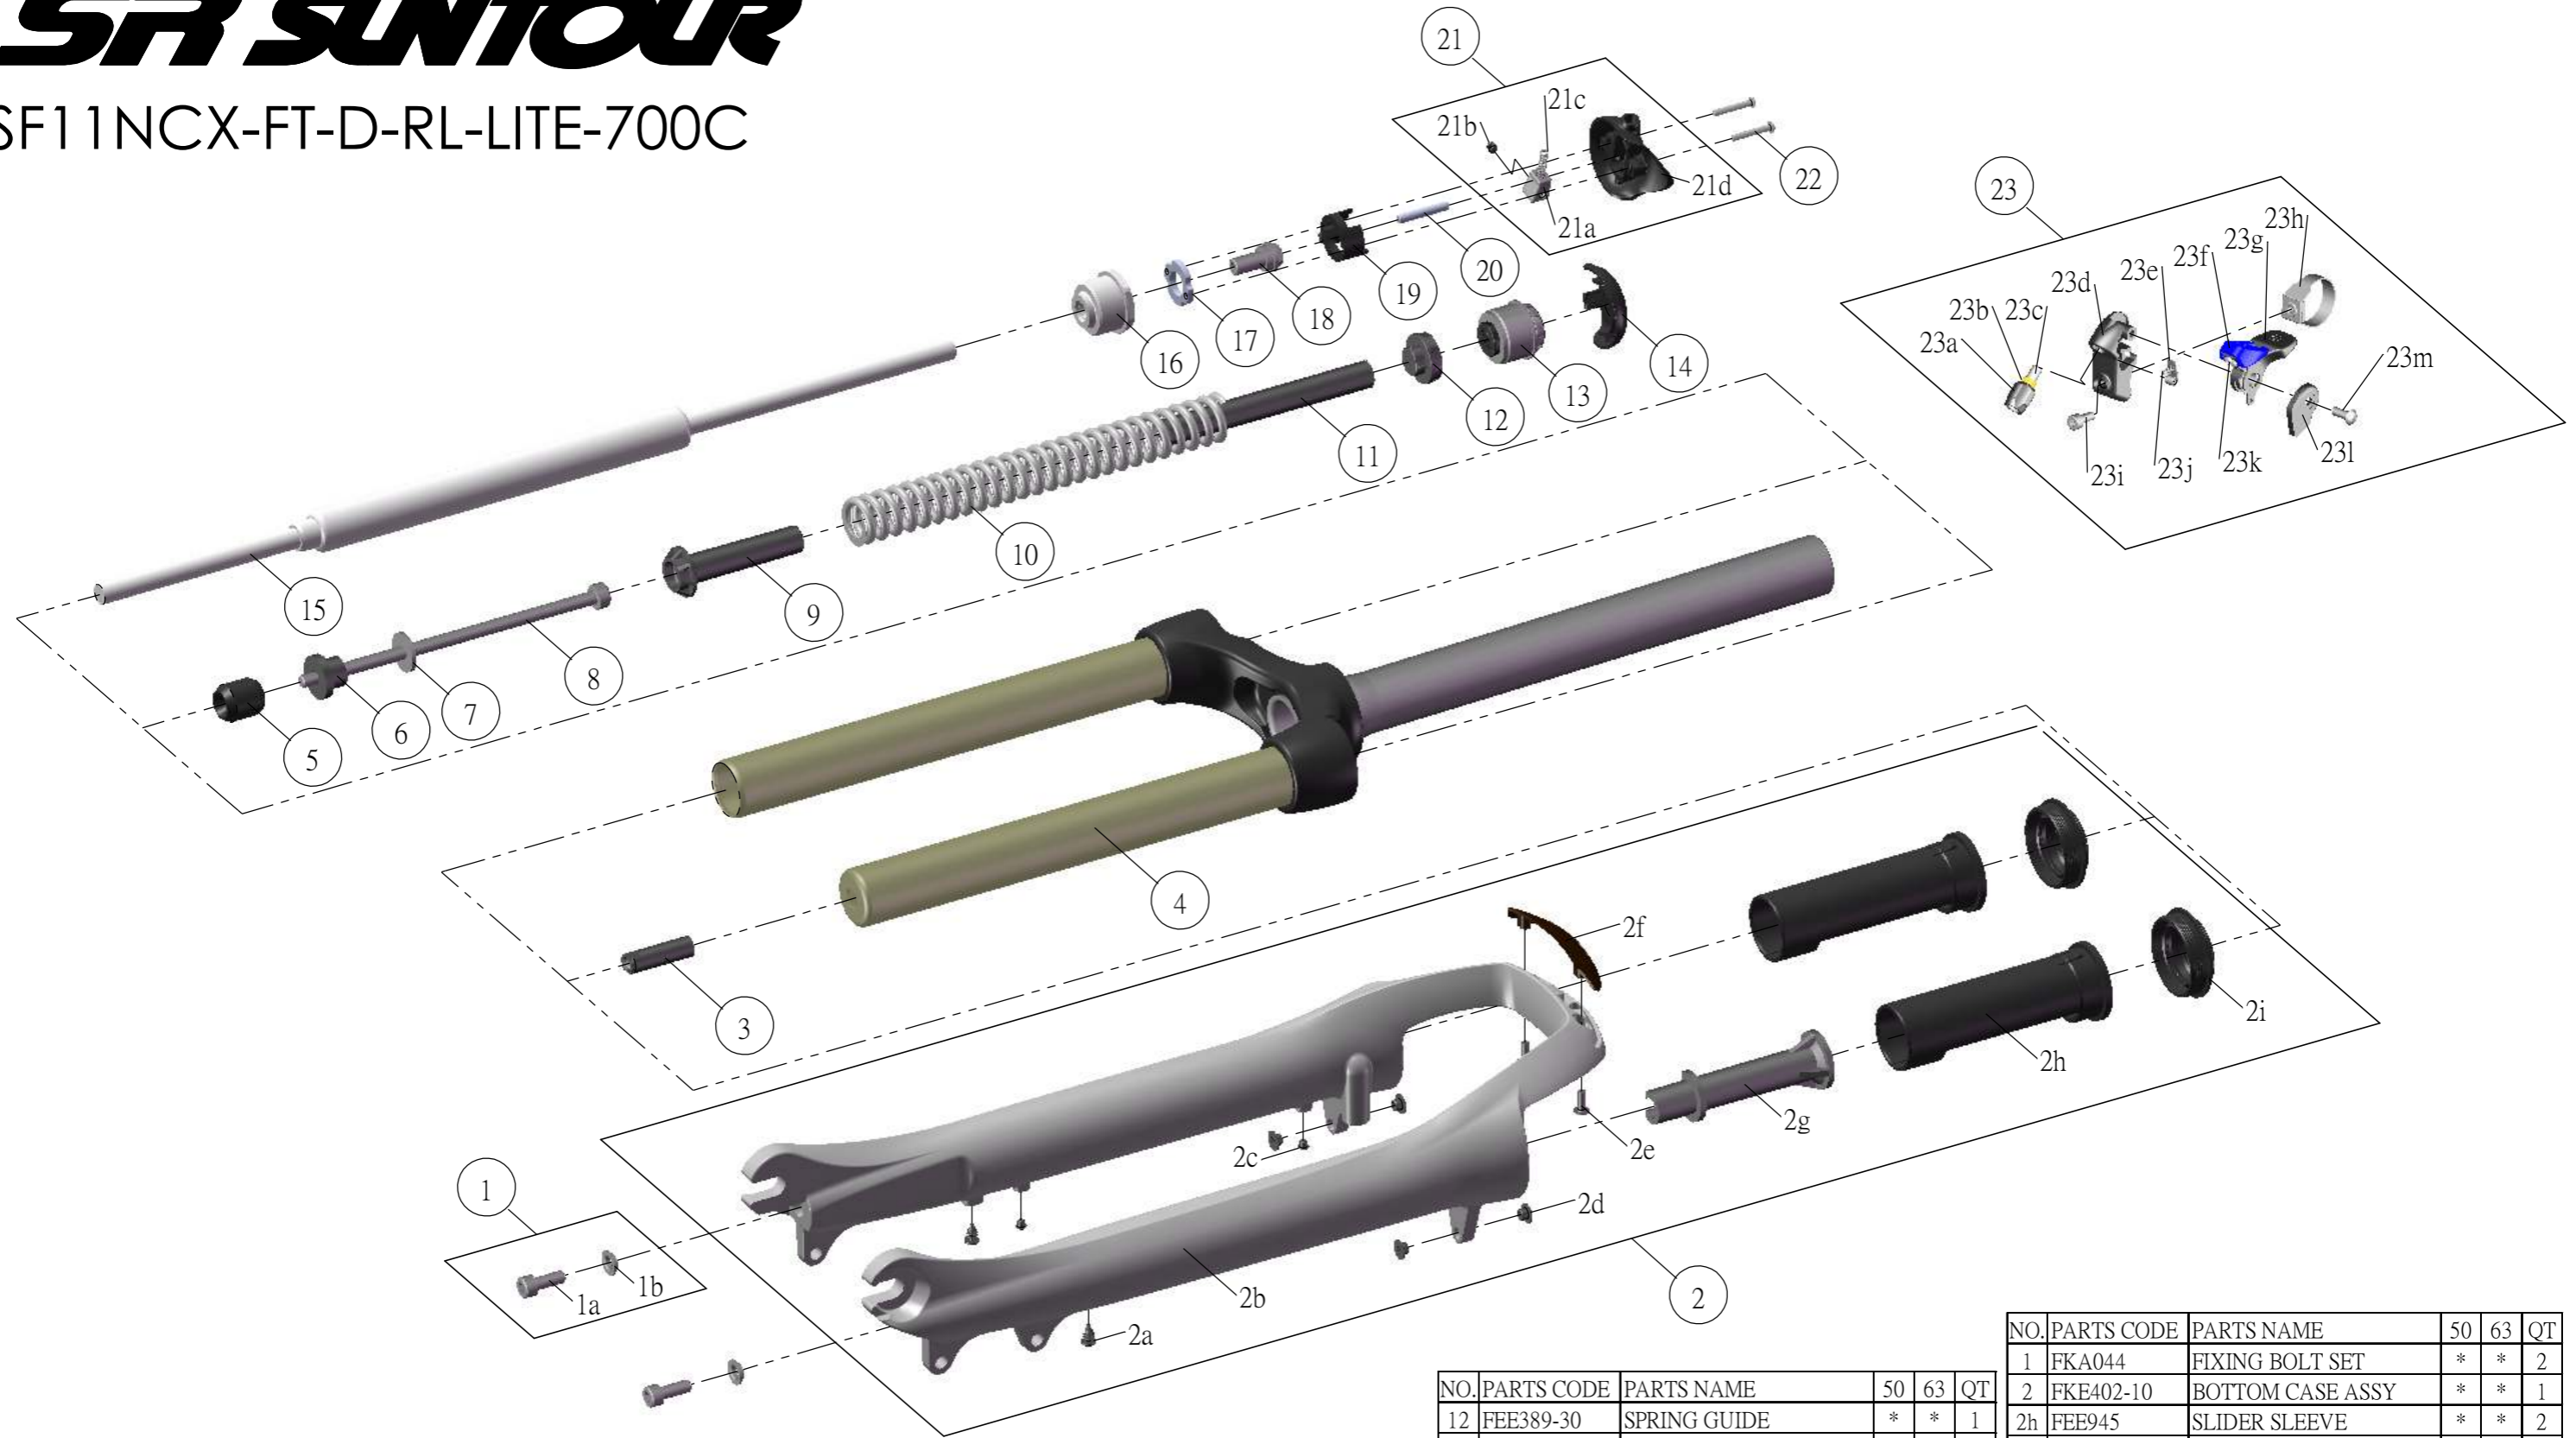

# SR SUNTOUR

SF1 1NCX-FT-D-RL-LITE-700C

NO.	PARTS CODE	PARTS NAME	50	63	QT
12	FEE389-30	SPRING GUIDE	*	*	1
13	FKE213-00	ADJUSTER ASSY	*	*	1
14	FEE813-10	PRELOAD COVER	*	*	1
15	FUN059-00	RL UNIT	*	*	1
16	FEE418-50	ADJUST CAP RL	*	*	1
17	FEE417	NUT PLATE	*	*	1
18	FSB100	DAMPER FIXING BOLT	*	*	1
19	FEE419-10	BOLT GUIDE	*	*	1
20	FSP010-10	CONTROL PIN	*	*	1
21	FKE310	RL COVER ASSY	*	*	1
22	FSB144	CAP BOLT	*	*	2
23	SL9SC-RLO	REMOTE LEVER ASSY	*	*	1

NO.	PARTS CODE	PARTS NAME	50	63	QT
1	FKA044	FIXING BOLT SET	*	*	2
2	FKE402-10	BOTTOM CASE ASSY	*	*	1
2h	FEE945	SLIDER SLEEVE	*	*	2
2i	FAA346	DUST SEAL	*	*	2
3	FSN027	BOTTOM NUT	*	*	1
4	FKE397-10	UPPER ASSY	*	*	1
5	FEP086	REBOUND RUBBER	*	*	1
6	FEE452	REBOUND SPACER	*		1
7	FSW042	WASHER	*	*	1
8	FSB067-62	FIXING BOLT	*	*	1
9	FEE765	SPRING GUIDE	*	*	1
10	FEP413	MAIN SPRING	*		1
	FEP416			*	1
11	FEP131-08	DAMPER	*	*	1