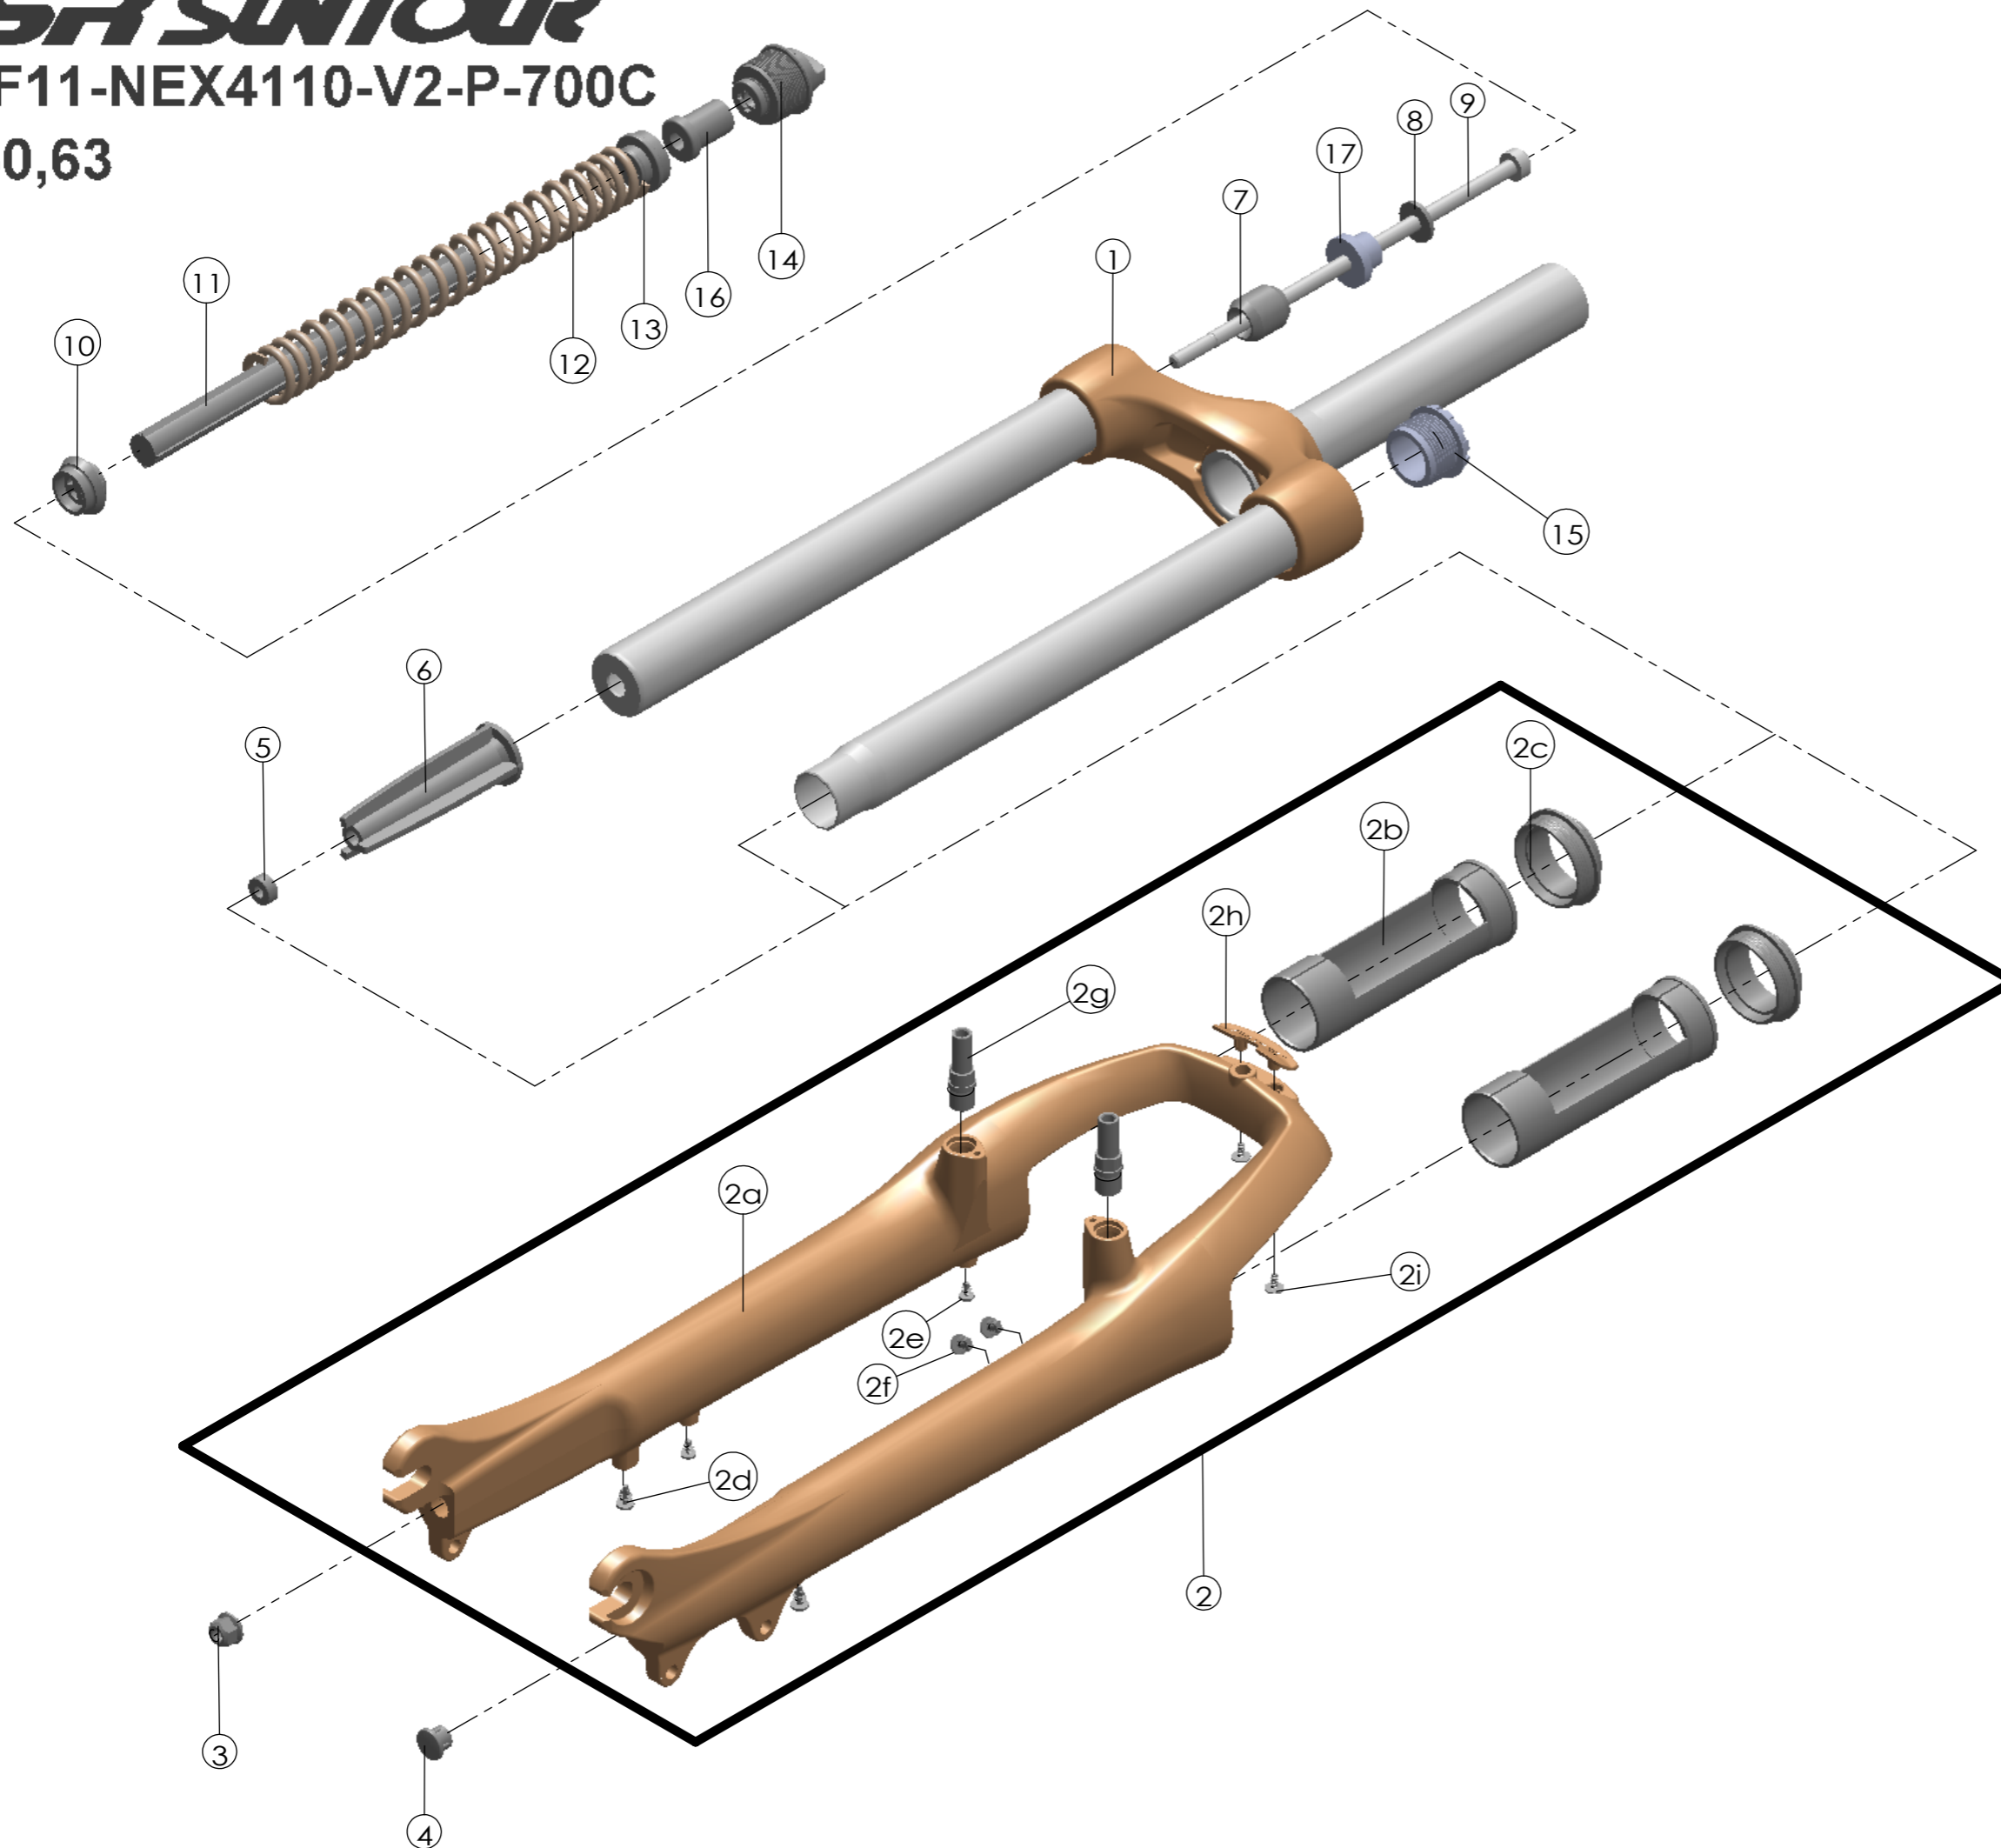

SUNTOUR

SF11-NEX4110-V2-P-700C

-50,63

Date	2010.8.27	Version	1
Amended			

NO.	PART NAME	PART CODE	QTY.	
			50	63
1	UPPER ASSY	FKE236-71	1	1
2	BOTTOM CASE ASSY	FKE363	1	1
2a	BOTTOM CASE	FPB295	1	1
2b	SLIDER SLEEVE	FEE942	2	2
2c	DUST SEAL	FAA125-40	2	2
2d	MOUNT CAP Φ 5.4	FAA199	2	2
2e	MOUNT CAP Φ 4.4	FAA199-10	2	2
2f	MOUNT CAP Φ 6.4	FEE089-10	2	2
2g	CANTI BOSS	FSB241-16	2	2
2h	BRACE COVER	FEE716	1	1
2i	TAPPING SCREW	FSB114-20	2	2
3	FIXING NUT	FSN023	1	1
4	BOTTOM CAP	FEE795	1	1
5	NUT PLATE	FSN025-10	1	1
6	BOTTOM STOPPER	FEE715	1	1
7	REBOUND RUBBER	FEP086	1	1
8	WASHER	FSW003	1	1
9	FIXING BOLT	FSB067-80	1	1
10	SPRING GUIDE LOWER	FEE468-10	1	1
11	DAMPER	FEP262-50	1	1
12	MAIN SPRING	FEP440	1	-
		FEP417	-	1
13	SPRING GUIDE UPPER	FEE467-10	1	1
14	CONTROL ADJUST SYSTEM	FKE005-20	1	1
15	CAP	FEE830	1	1
16	SPRING GUIDE	FEE732	1	1
17	REBOUND SLEEVE	FEE452	1	-