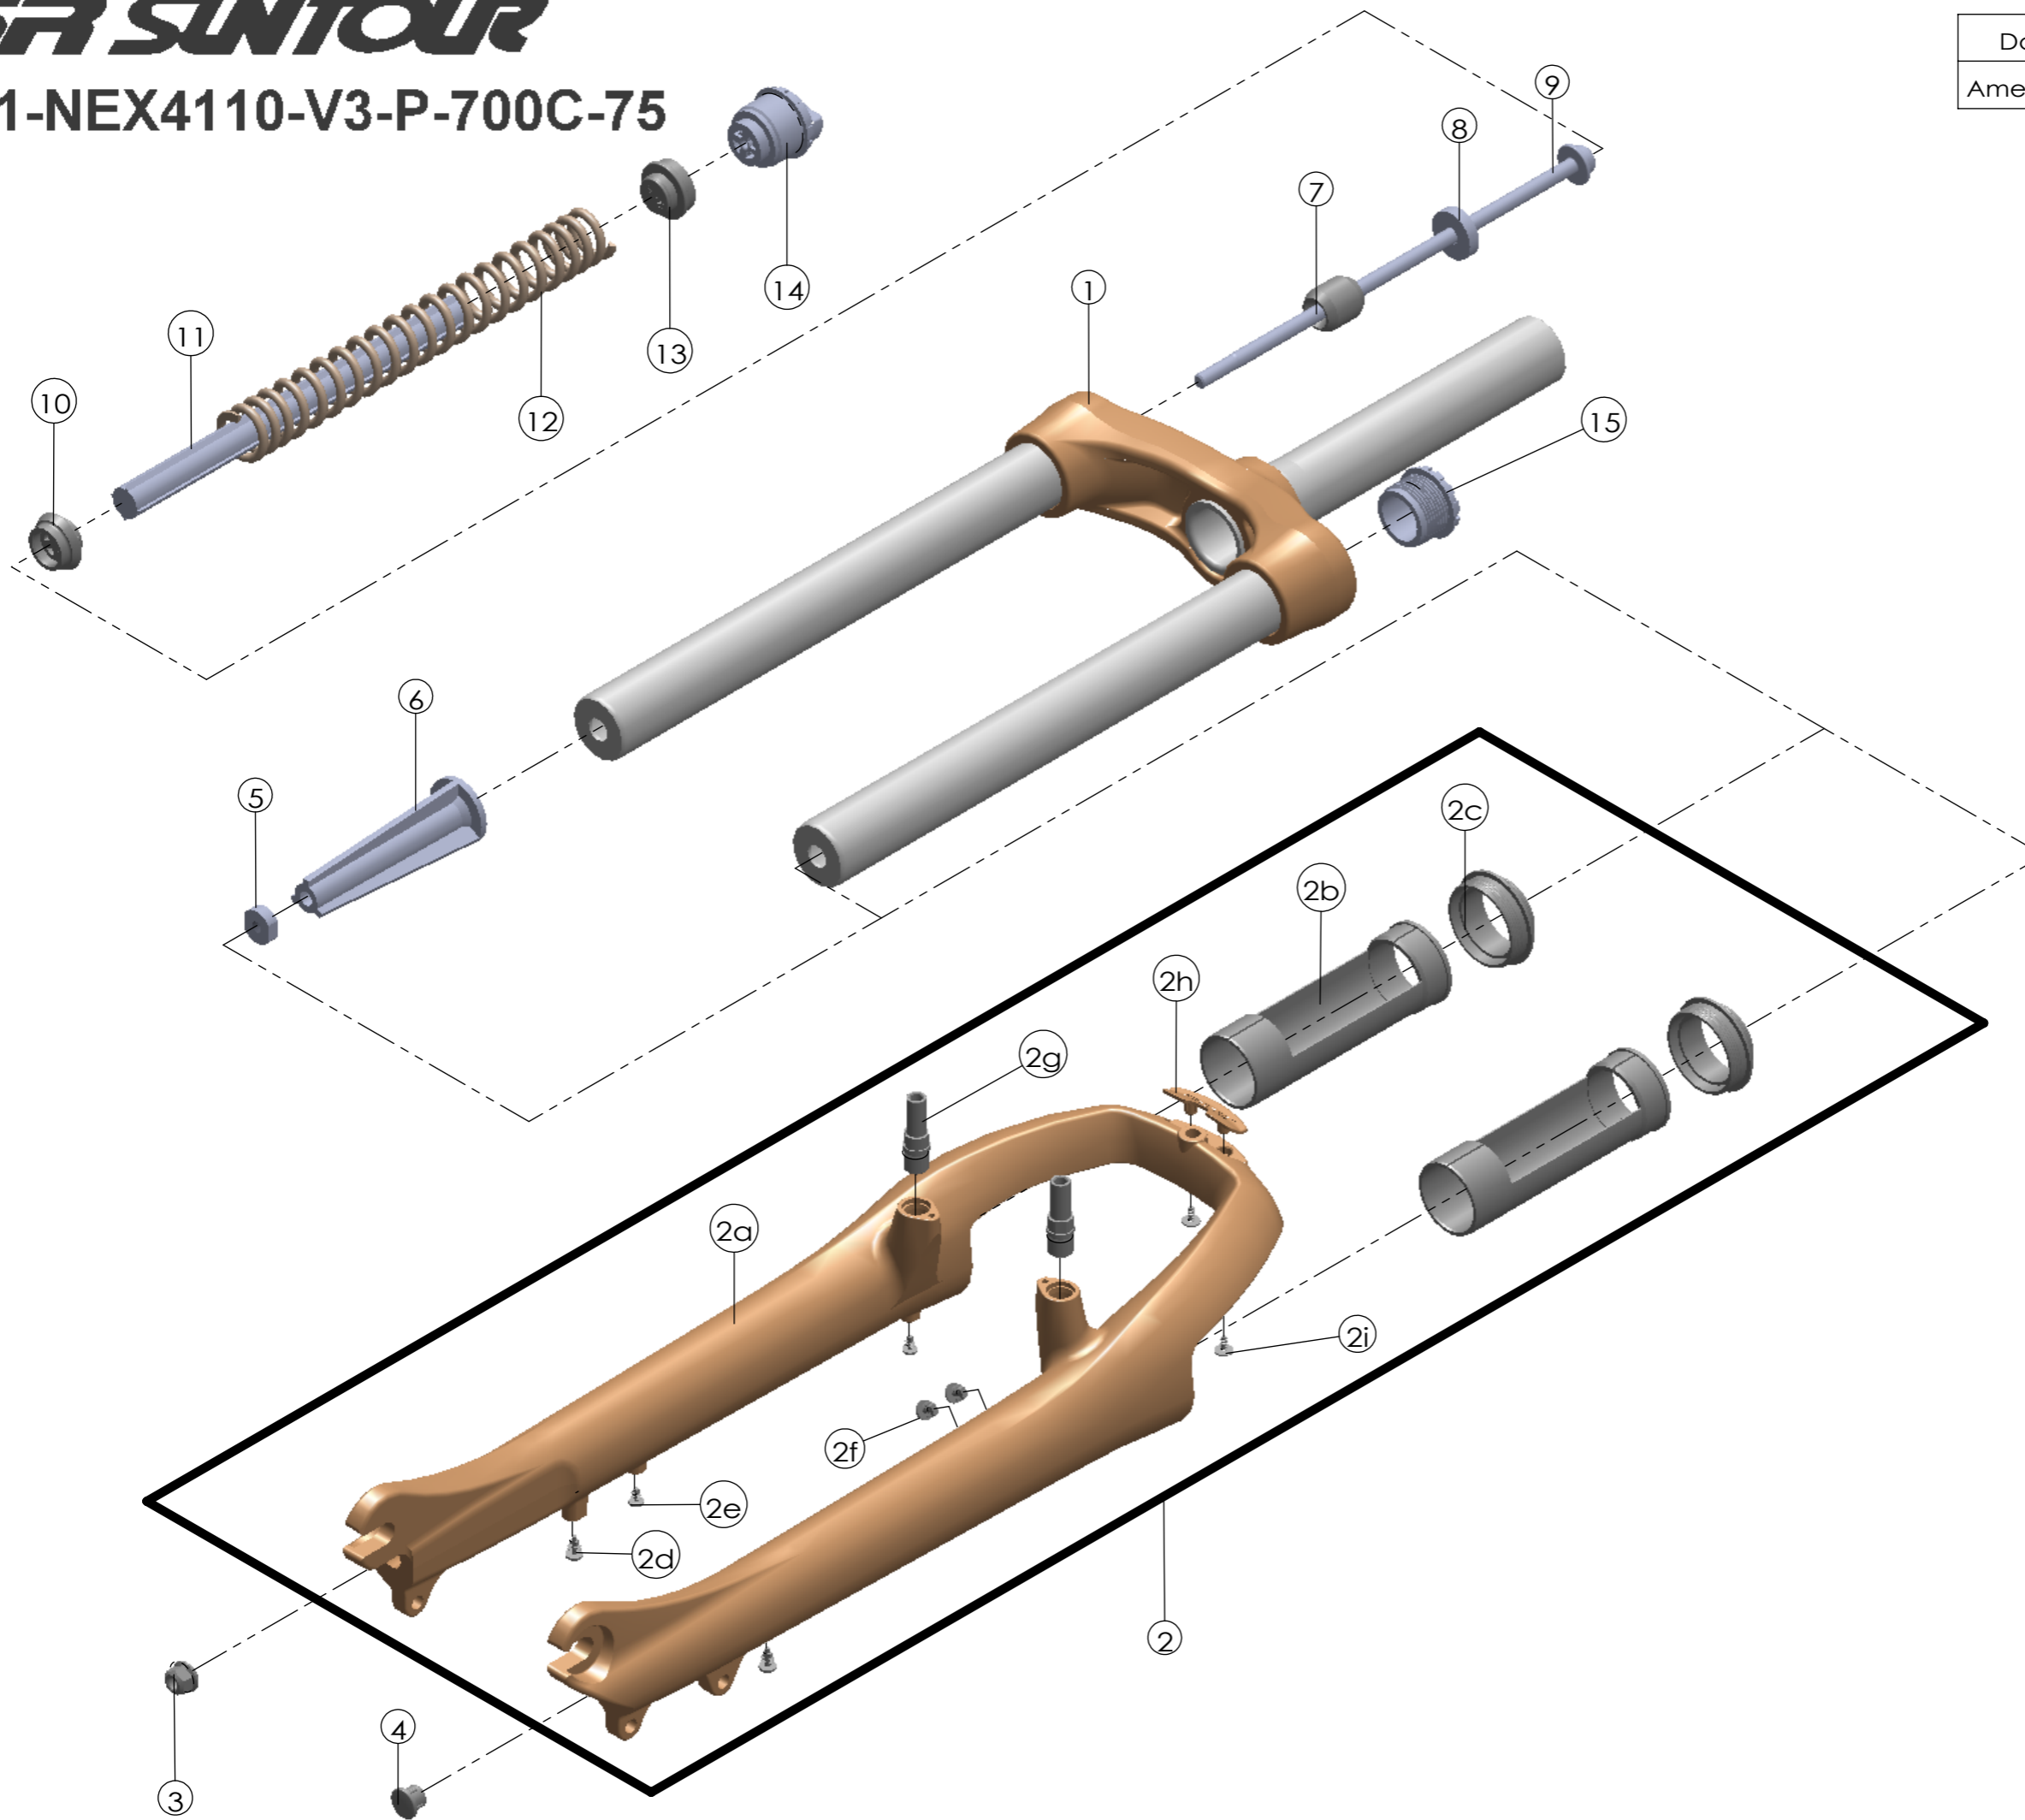

# SUNTOUR

## SF11-NEX4110-V3-P-700C-75

Date	2010.8.27	Version	1
Amended			

NO.	PART NAME	PART CODE	QTY.
1	UPPER ASSY	FKE359-30	1
2	BOTTOM CASE ASSY	FKE368	1
2a	BOTTOM CASE	FPB303	1
2b	SLIDER SLEEVE	FEE942	2
2c	DUST SEAL	FAA125-40	2
2d	MOUNT CAP $\Phi$ 5.4	FAA199	2
2e	MOUNT CAP $\Phi$ 4.4	FAA199-10	2
2f	MOUNT CAP $\Phi$ 6.4	FEE089-10	2
2g	CANTI BOSS	FSB241-16	2
2h	BRACE COVER	FEE716	1
2i	TAPPING SCREW	FSB114-20	2
3	FIXING NUT	FSN023	1
4	BOTTOM CAP	FEE795	1
5	NUT PLATE	FSN025	1
6	BOTTOM STOPPER	FEE853-00	1
7	REBOUND RUBBER	FEP086	1
8	WASHER	FEE881	1
9	FIXING BOLT	FSB159-00	1
10	SPRING GUIDE LOWER	FEE468-10	1
11	DAMPER	FEP262-80	1
12	MAIN SPRING	FEP503	1
13	SPRING GUIDE UPPER	FEE467-10	1
14	CONTROL ADJUST SYSTEM	FKE008-11	1
15	CAP	FEE830	1