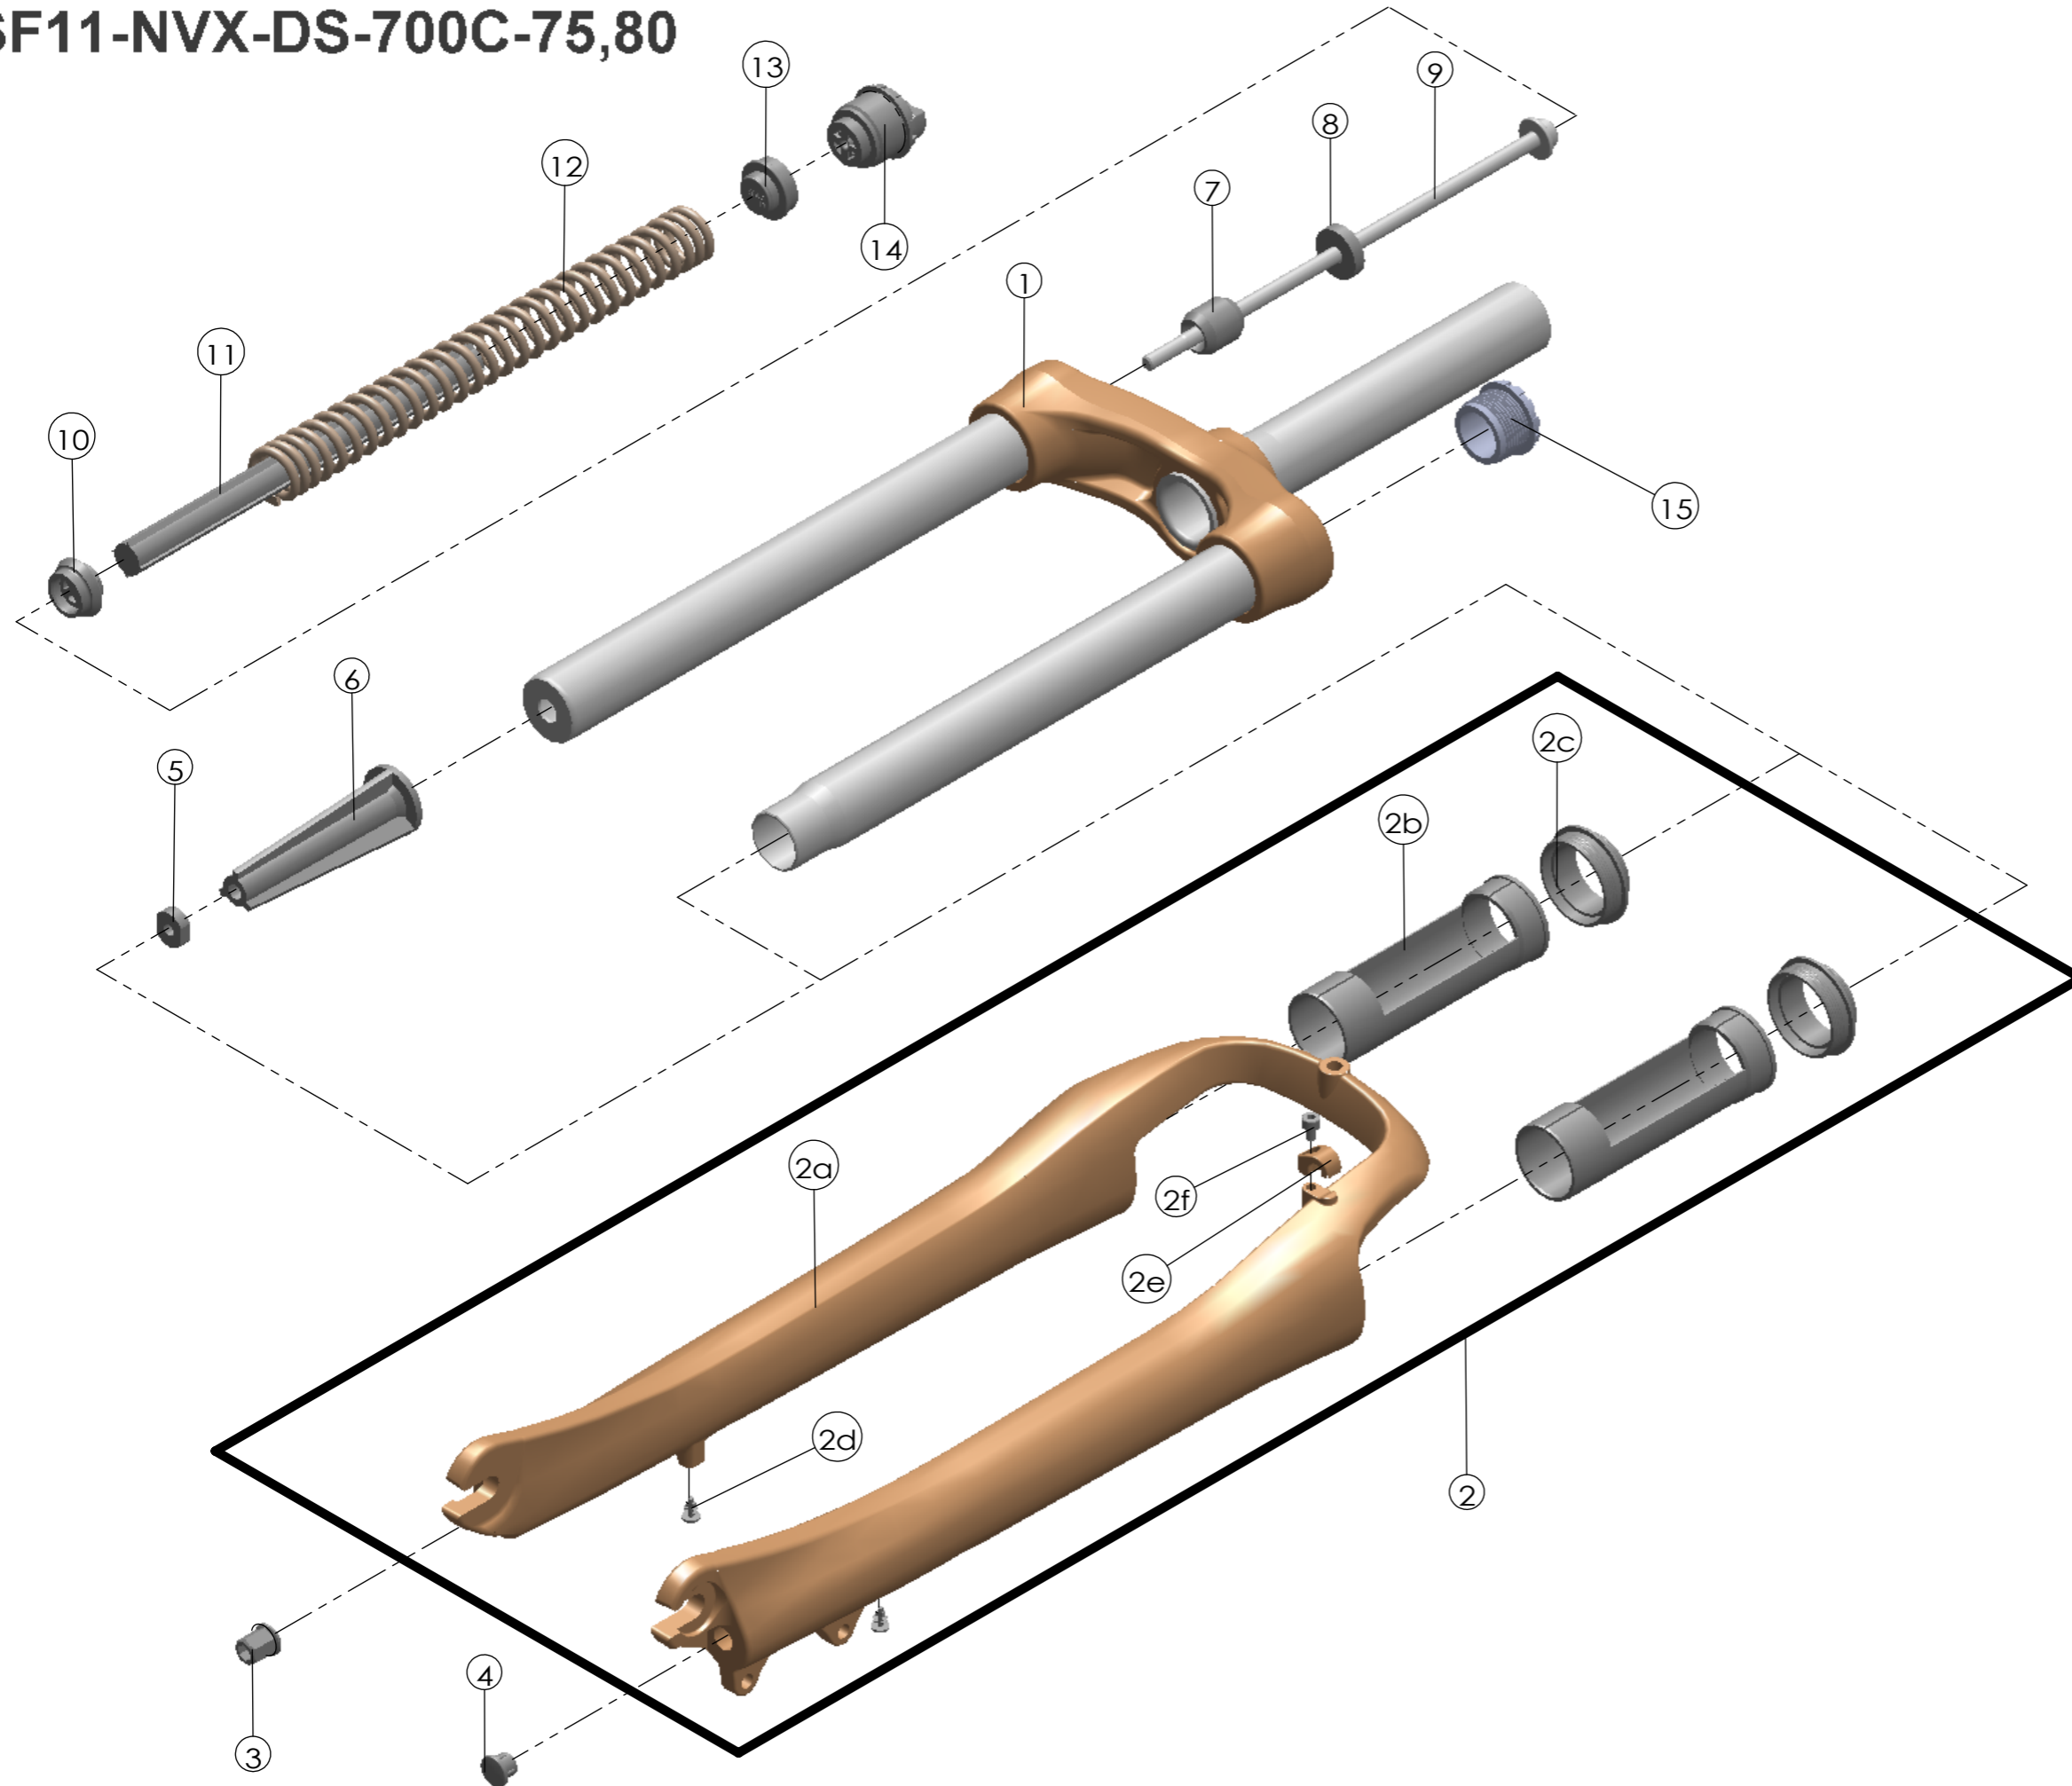

SF SUNTOUR

SF11-NVX-DS-700C-75,80

Date	2010.8.27	Version	1
Amended			

NO.	PART NAME	PART CODE	QTY.	
			75	80
1	UPPER ASSY	FKE359-02	1	1
2	BOTTOM CASE ASSY	FKE360	1	1
2a	BOTTOM CASE	FPB298	1	1
2b	SLIDER SLEEVE	FEE942	2	2
2c	DUST SEAL	FAA125-40	2	2
2d	MOUNT CAP	FAA199	2	2
2e	BRAKE HOSE GUIDE	FEE797	1	1
2f	SCREW	FSB153	1	1
3	FIXING NUT	FSN023-10	1	1
4	BOTTOM CAP	FEE795	1	1
5	NUT PLATE	FSN025	1	1
6	BOTTOM STOPPER	FEE853-00	1	1
7	REBOUND RUBBER	FEP086-10	1	1
8	WASHER	FEE881	1	-
9	FIXING BOLT	FSB159-00	1	1
10	SPRING GUIDE LOWER	FEE468-10	1	1
11	DAMPER	FEP262-80	1	1
12	MAIN SPRING	FEP503	1	-
		FEP485	-	1
13	SPRING GUIDE UPPER	FEE467-10	1	1
14	CONTROL ADJUST SYSTEM	FKE008-11	1	1
15	CAP	FEE830	1	1