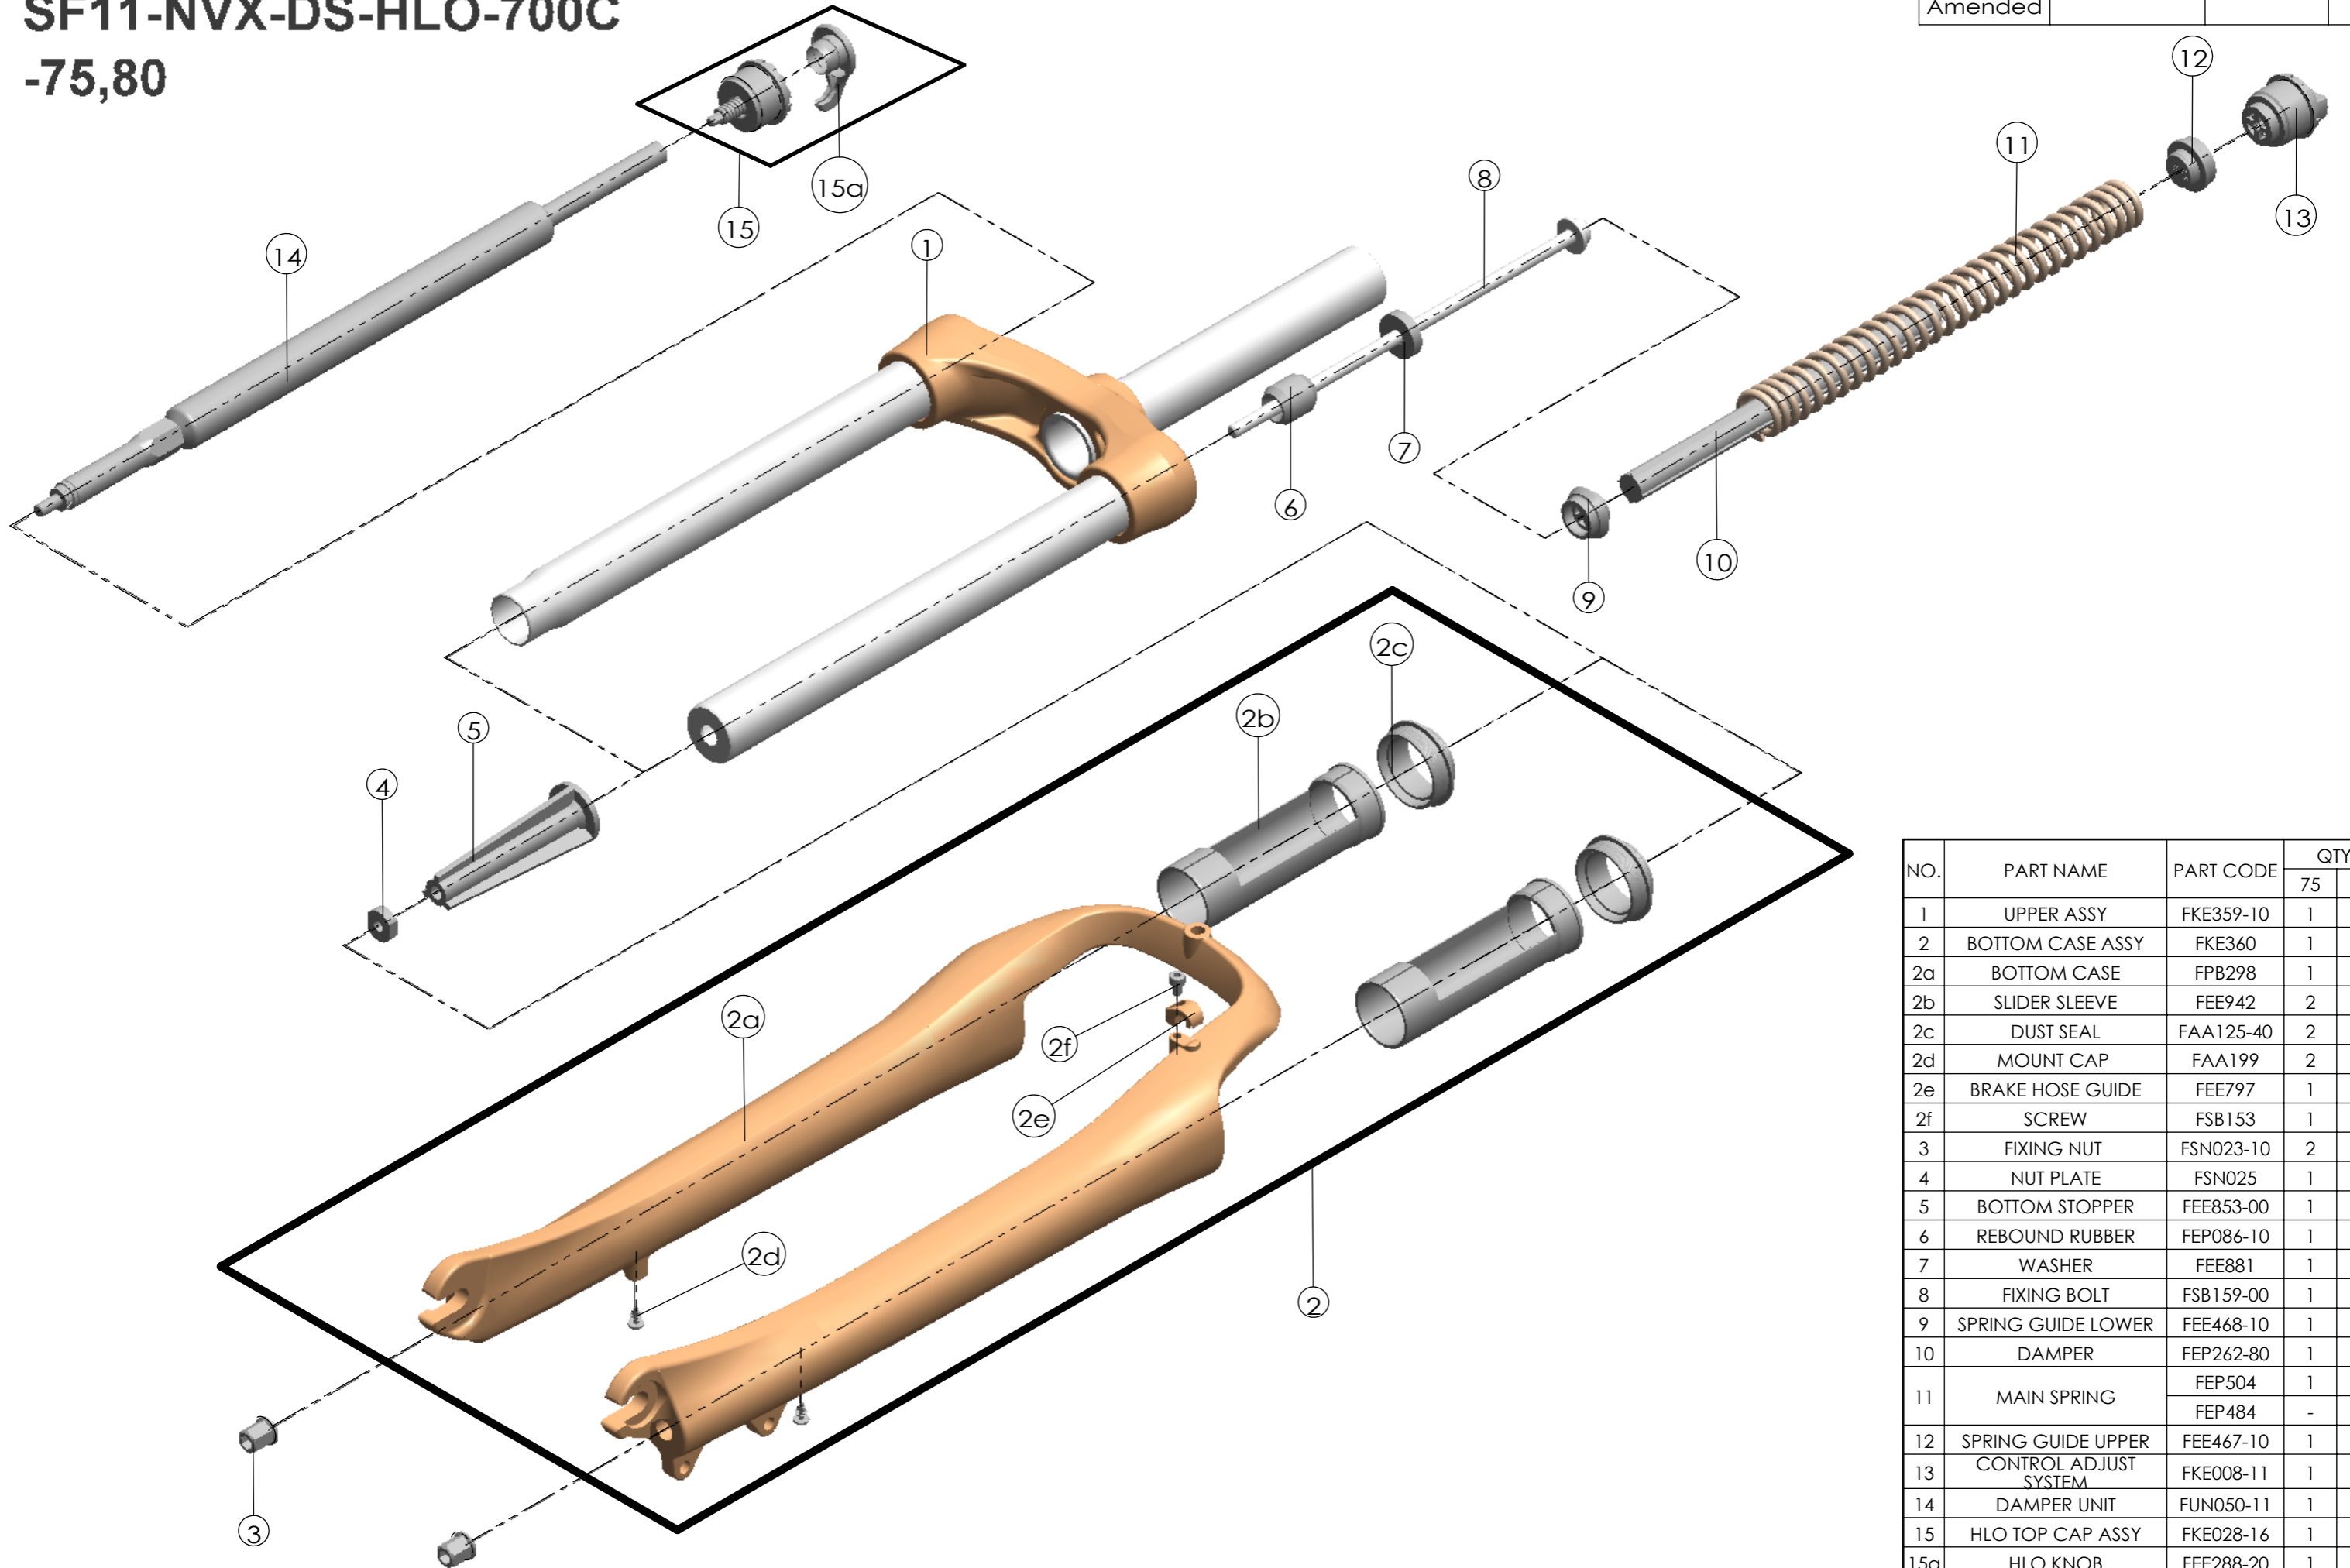

## SF11-NVX-DS-HLO-700C

### -75,80

Date	2010.2.10	Version	1
Amended			

NO.	PART NAME	PART CODE	QTY.	
			75	80
1	UPPER ASSY	FKE359-10	1	1
2	BOTTOM CASE ASSY	FKE360	1	1
2a	BOTTOM CASE	FPB298	1	1
2b	SLIDER SLEEVE	FEE942	2	2
2c	DUST SEAL	FAA125-40	2	2
2d	MOUNT CAP	FAA199	2	2
2e	BRAKE HOSE GUIDE	FEE797	1	1
2f	SCREW	FSB153	1	1
3	FIXING NUT	FSN023-10	2	2
4	NUT PLATE	FSN025	1	1
5	BOTTOM STOPPER	FEE853-00	1	1
6	REBOUND RUBBER	FEP086-10	1	1
7	WASHER	FEE881	1	-
8	FIXING BOLT	FSB159-00	1	1
9	SPRING GUIDE LOWER	FEE468-10	1	1
10	DAMPER	FEP262-80	1	1
11	MAIN SPRING	FEP504	1	-
		FEP484	-	1
12	SPRING GUIDE UPPER	FEE467-10	1	1
13	CONTROL ADJUST SYSTEM	FKE008-11	1	1
14	DAMPER UNIT	FUN050-11	1	1
15	HLO TOP CAP ASSY	FKE028-16	1	1
15a	HLO KNOB	FEE288-20	1	1