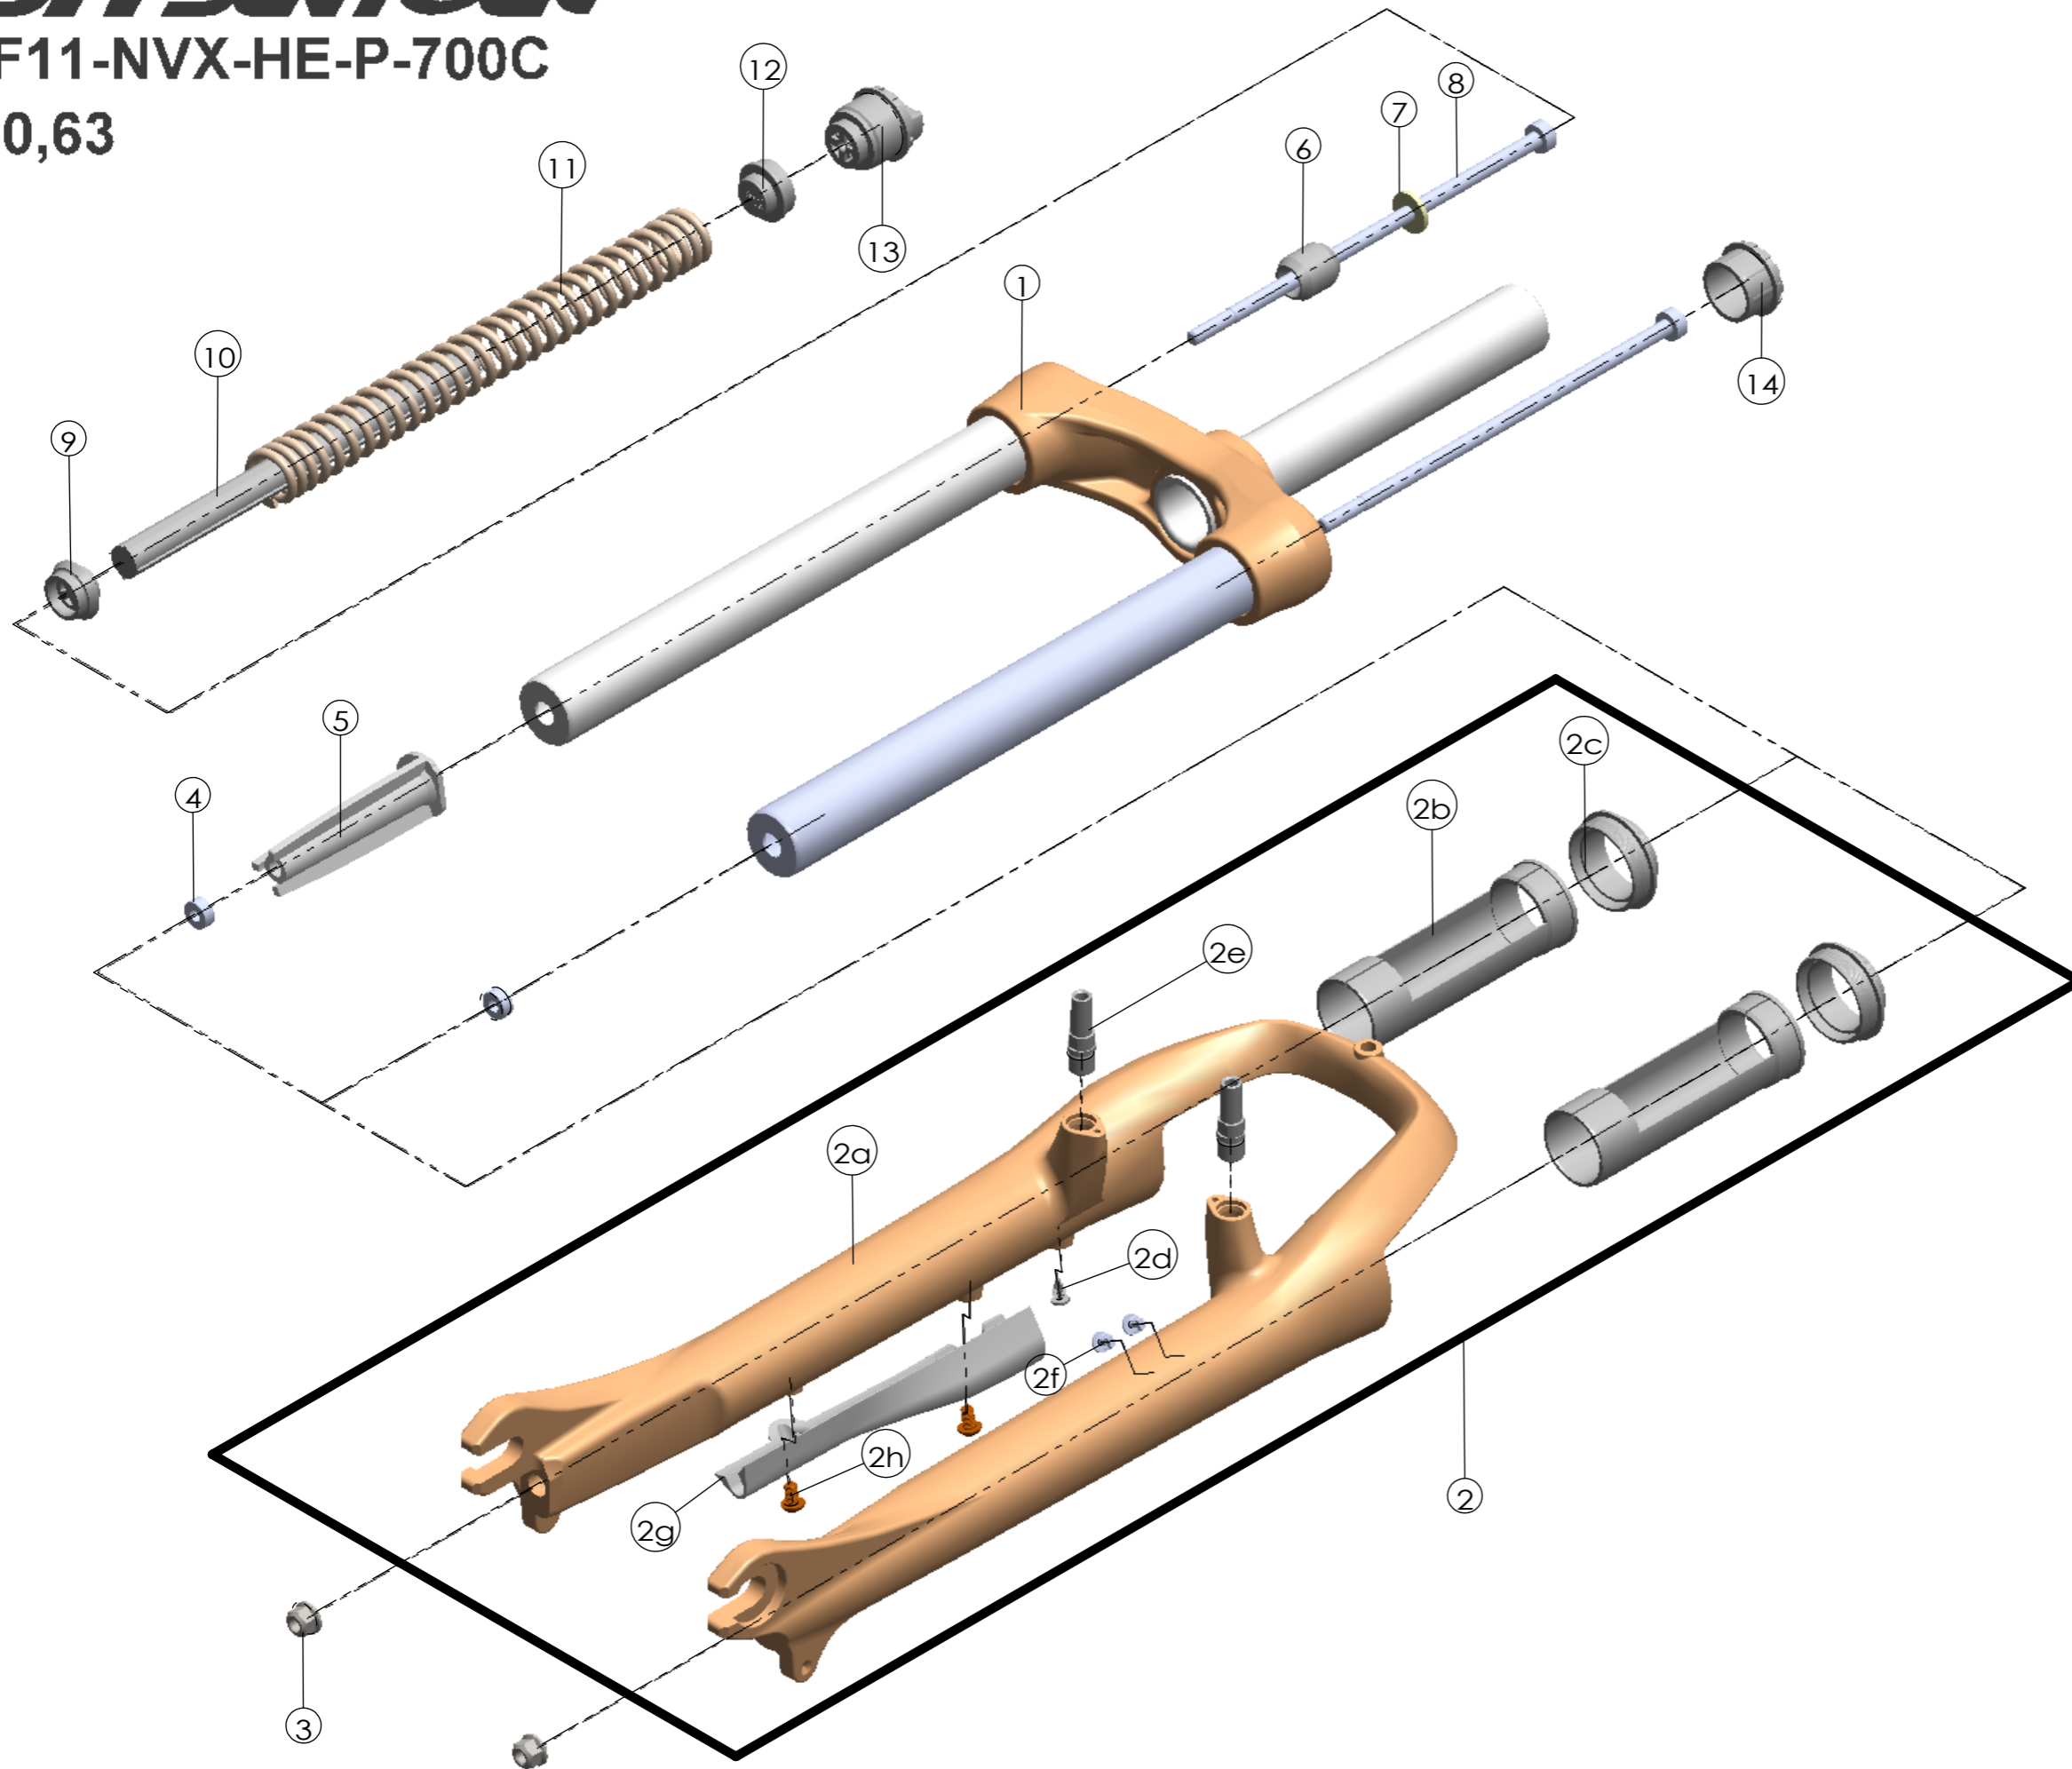

SUNTOUR

SF11-NVX-HE-P-700C

-50,63

Date	2010.3.10	Version	1
Amended			

NO.	PART NAME	PART CODE	QTY.	
			63	50
1	UPPER ASSY	FKE359-01	1	1
2	BOTTOM CASE ASSY	FKE367	1	1
2a	BOTTOM CASE	FPB293	1	1
2b	SLIDER SLEEVE	FEE942	2	2
2c	DUST SEAL	FAA125-40	2	2
2d	MOUNT CAP	FAA199	3	3
2e	CANTI BOSS	FSB241-16	2	2
2f	MOUNT CAP	FAA089-10	2	2
2g	CABLE GUIDE LOWER	FEG038	1	1
2h	FIXING BOLT	FSB175	3	3
3	FIXING NUT	FSN023	2	2
4	NUT PLATE	FSN025-10	2	2
5	BOTTOM STOPPER	FEG045	1	1
6	REBOUND RUBBER	FEP086-10	1	1
7	WASHER	FSW003	1	1
8	FIXING BOLT	FSB067-80	2	2
9	SPRING GUIDE LOWER	FEE468-10	1	1
10	DAMPER	FEP262-80	1	-
		FEP262-50	-	1
11	MAIN SPRING	FEP548	1	-
		FEP579	-	1
12	SPRING GUIDE UPPER	FEE467-10	1	1
13	CONTROL ADJUST SYSTEM	FKE008-11	1	1
14	CAP	FEE830	1	1