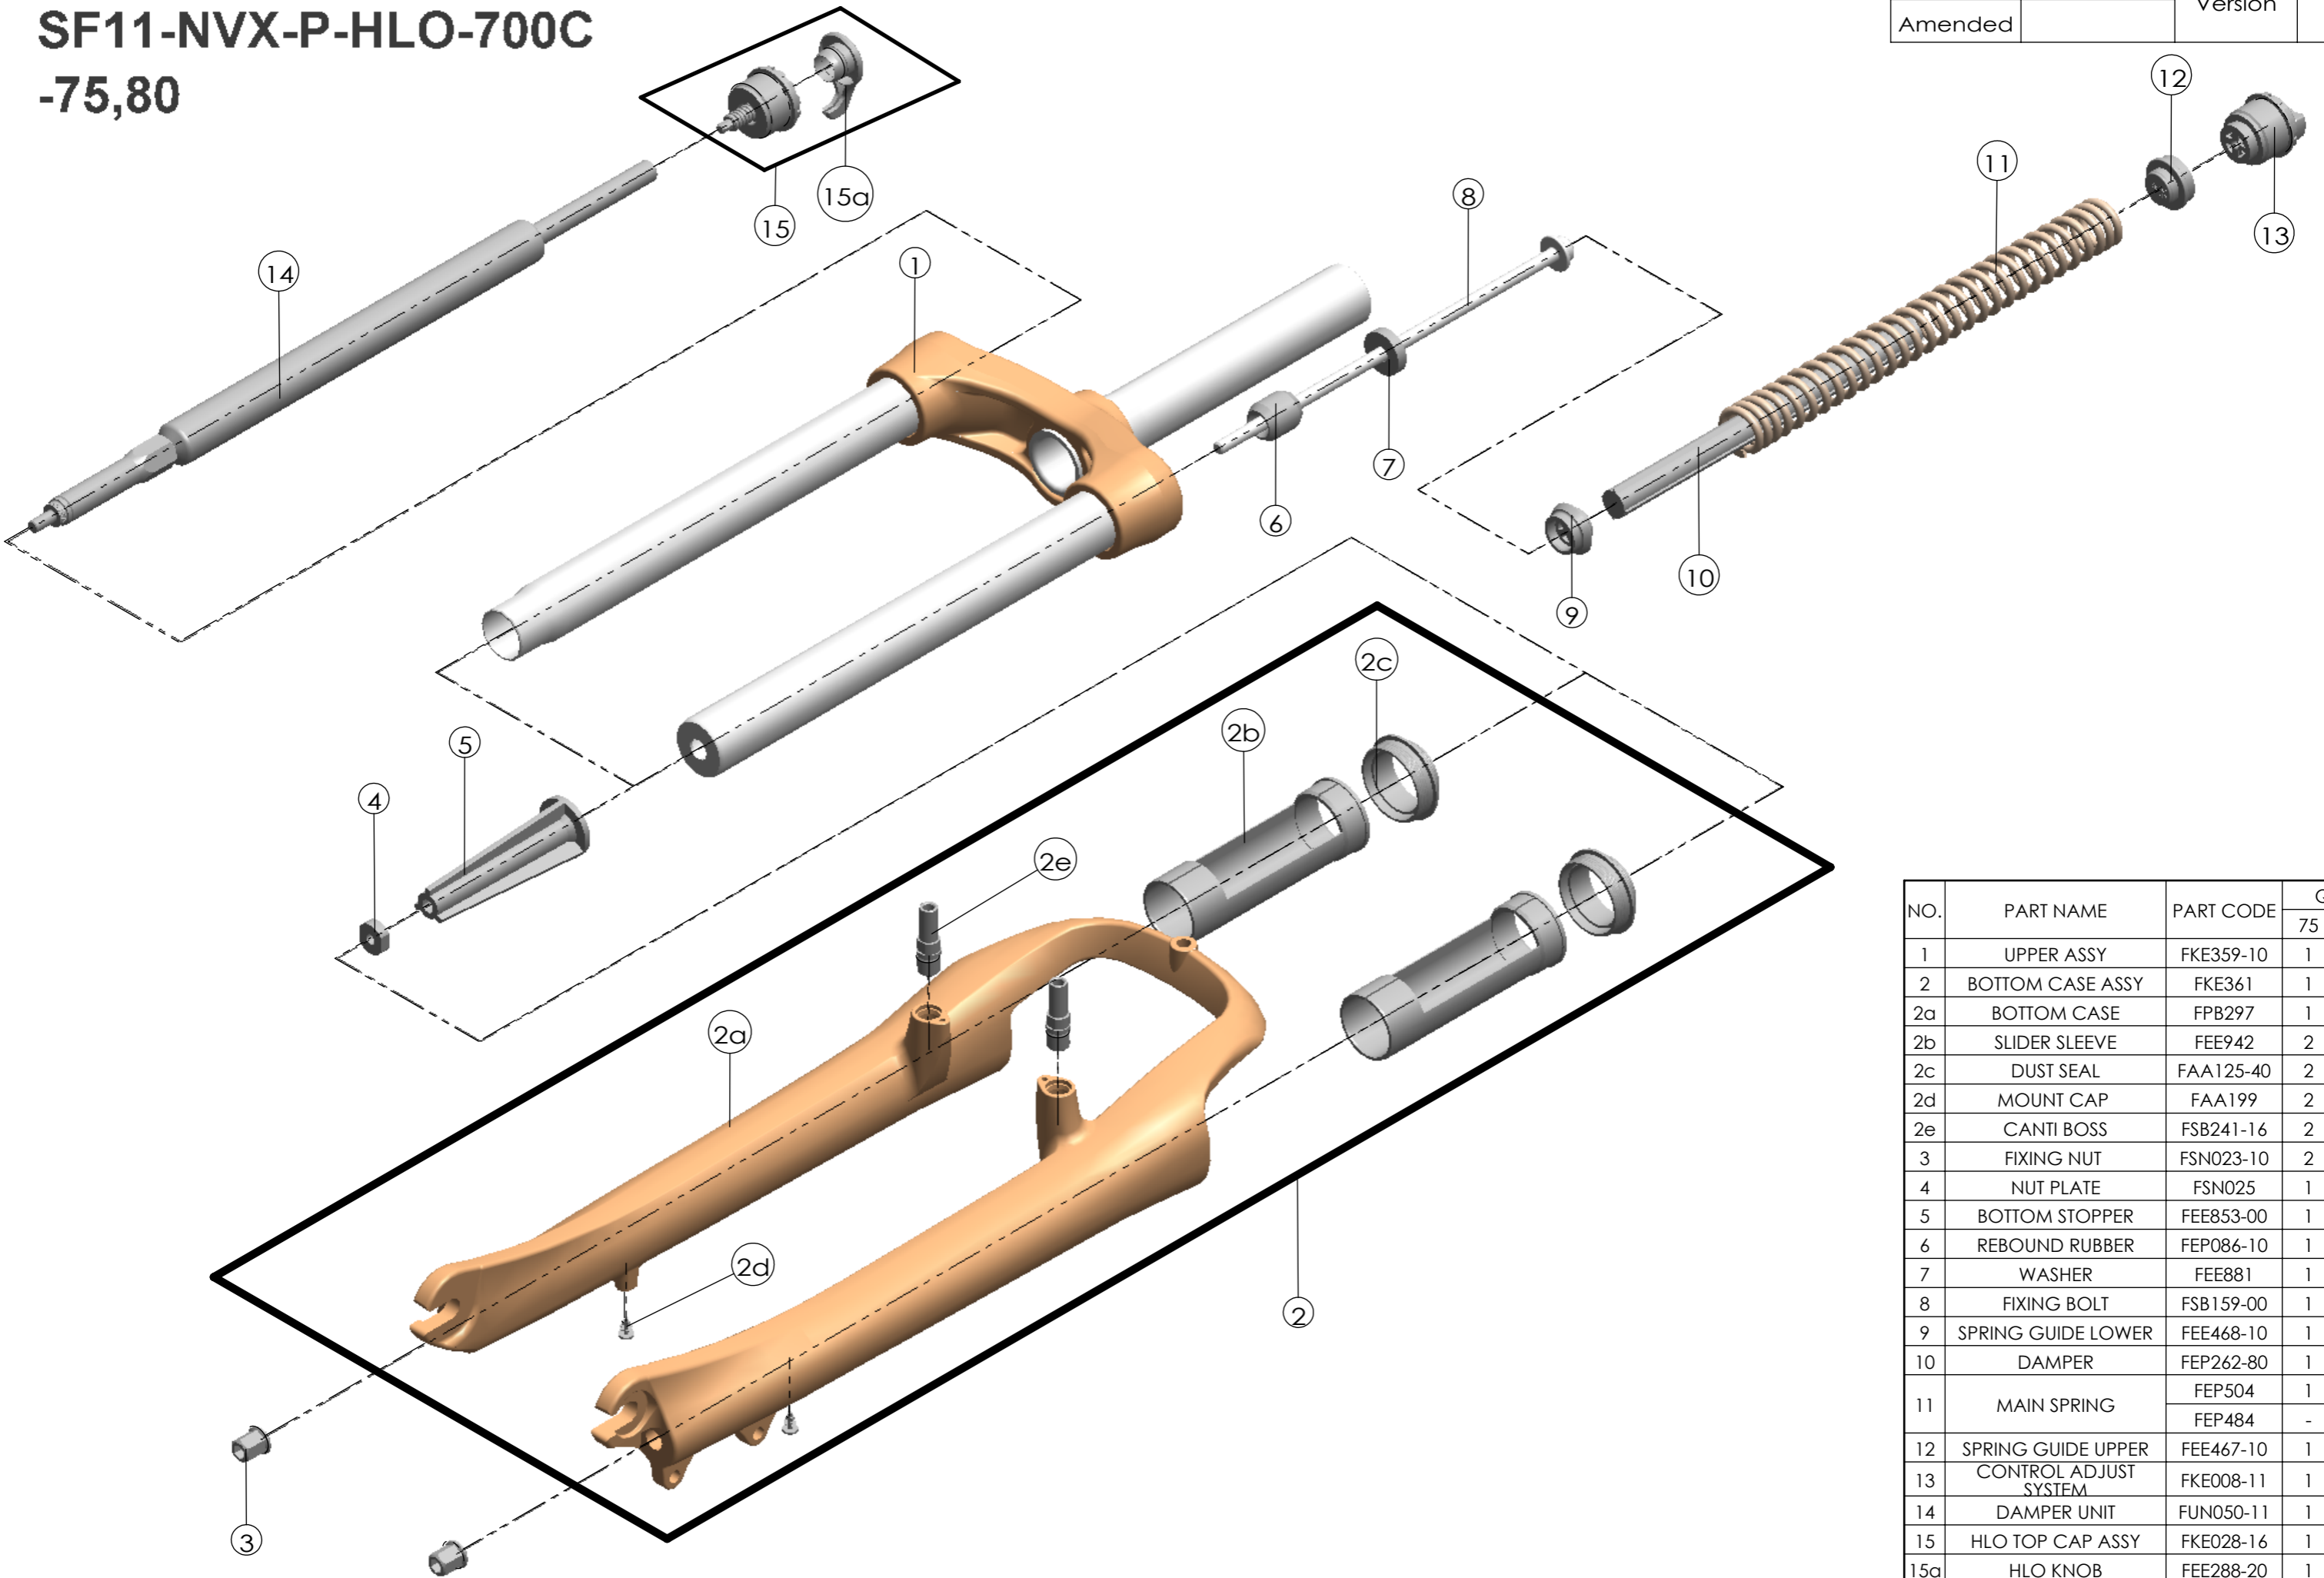

SF SUNTOUR

SF11-NVX-P-HLO-700C

-75,80

Date	2010.2.10	Version	1
Amended			

NO.	PART NAME	PART CODE	QTY.	
			75	80
1	UPPER ASSY	FKE359-10	1	1
2	BOTTOM CASE ASSY	FKE361	1	1
2a	BOTTOM CASE	FPB297	1	1
2b	SLIDER SLEEVE	FEE942	2	2
2c	DUST SEAL	FAA125-40	2	2
2d	MOUNT CAP	FAA199	2	2
2e	CANTI BOSS	FSB241-16	2	2
3	FIXING NUT	FSN023-10	2	2
4	NUT PLATE	FSN025	1	1
5	BOTTOM STOPPER	FEE853-00	1	1
6	REBOUND RUBBER	FEP086-10	1	1
7	WASHER	FEE881	1	-
8	FIXING BOLT	FSB159-00	1	1
9	SPRING GUIDE LOWER	FEE468-10	1	1
10	DAMPER	FEP262-80	1	1
11	MAIN SPRING	FEP504	1	-
		FEP484	-	1
12	SPRING GUIDE UPPER	FEE467-10	1	1
13	CONTROL ADJUST SYSTEM	FKE008-11	1	1
14	DAMPER UNIT	FUN050-11	1	1
15	HLO TOP CAP ASSY	FKE028-16	1	1
15a	HLO KNOB	FEE288-20	1	1