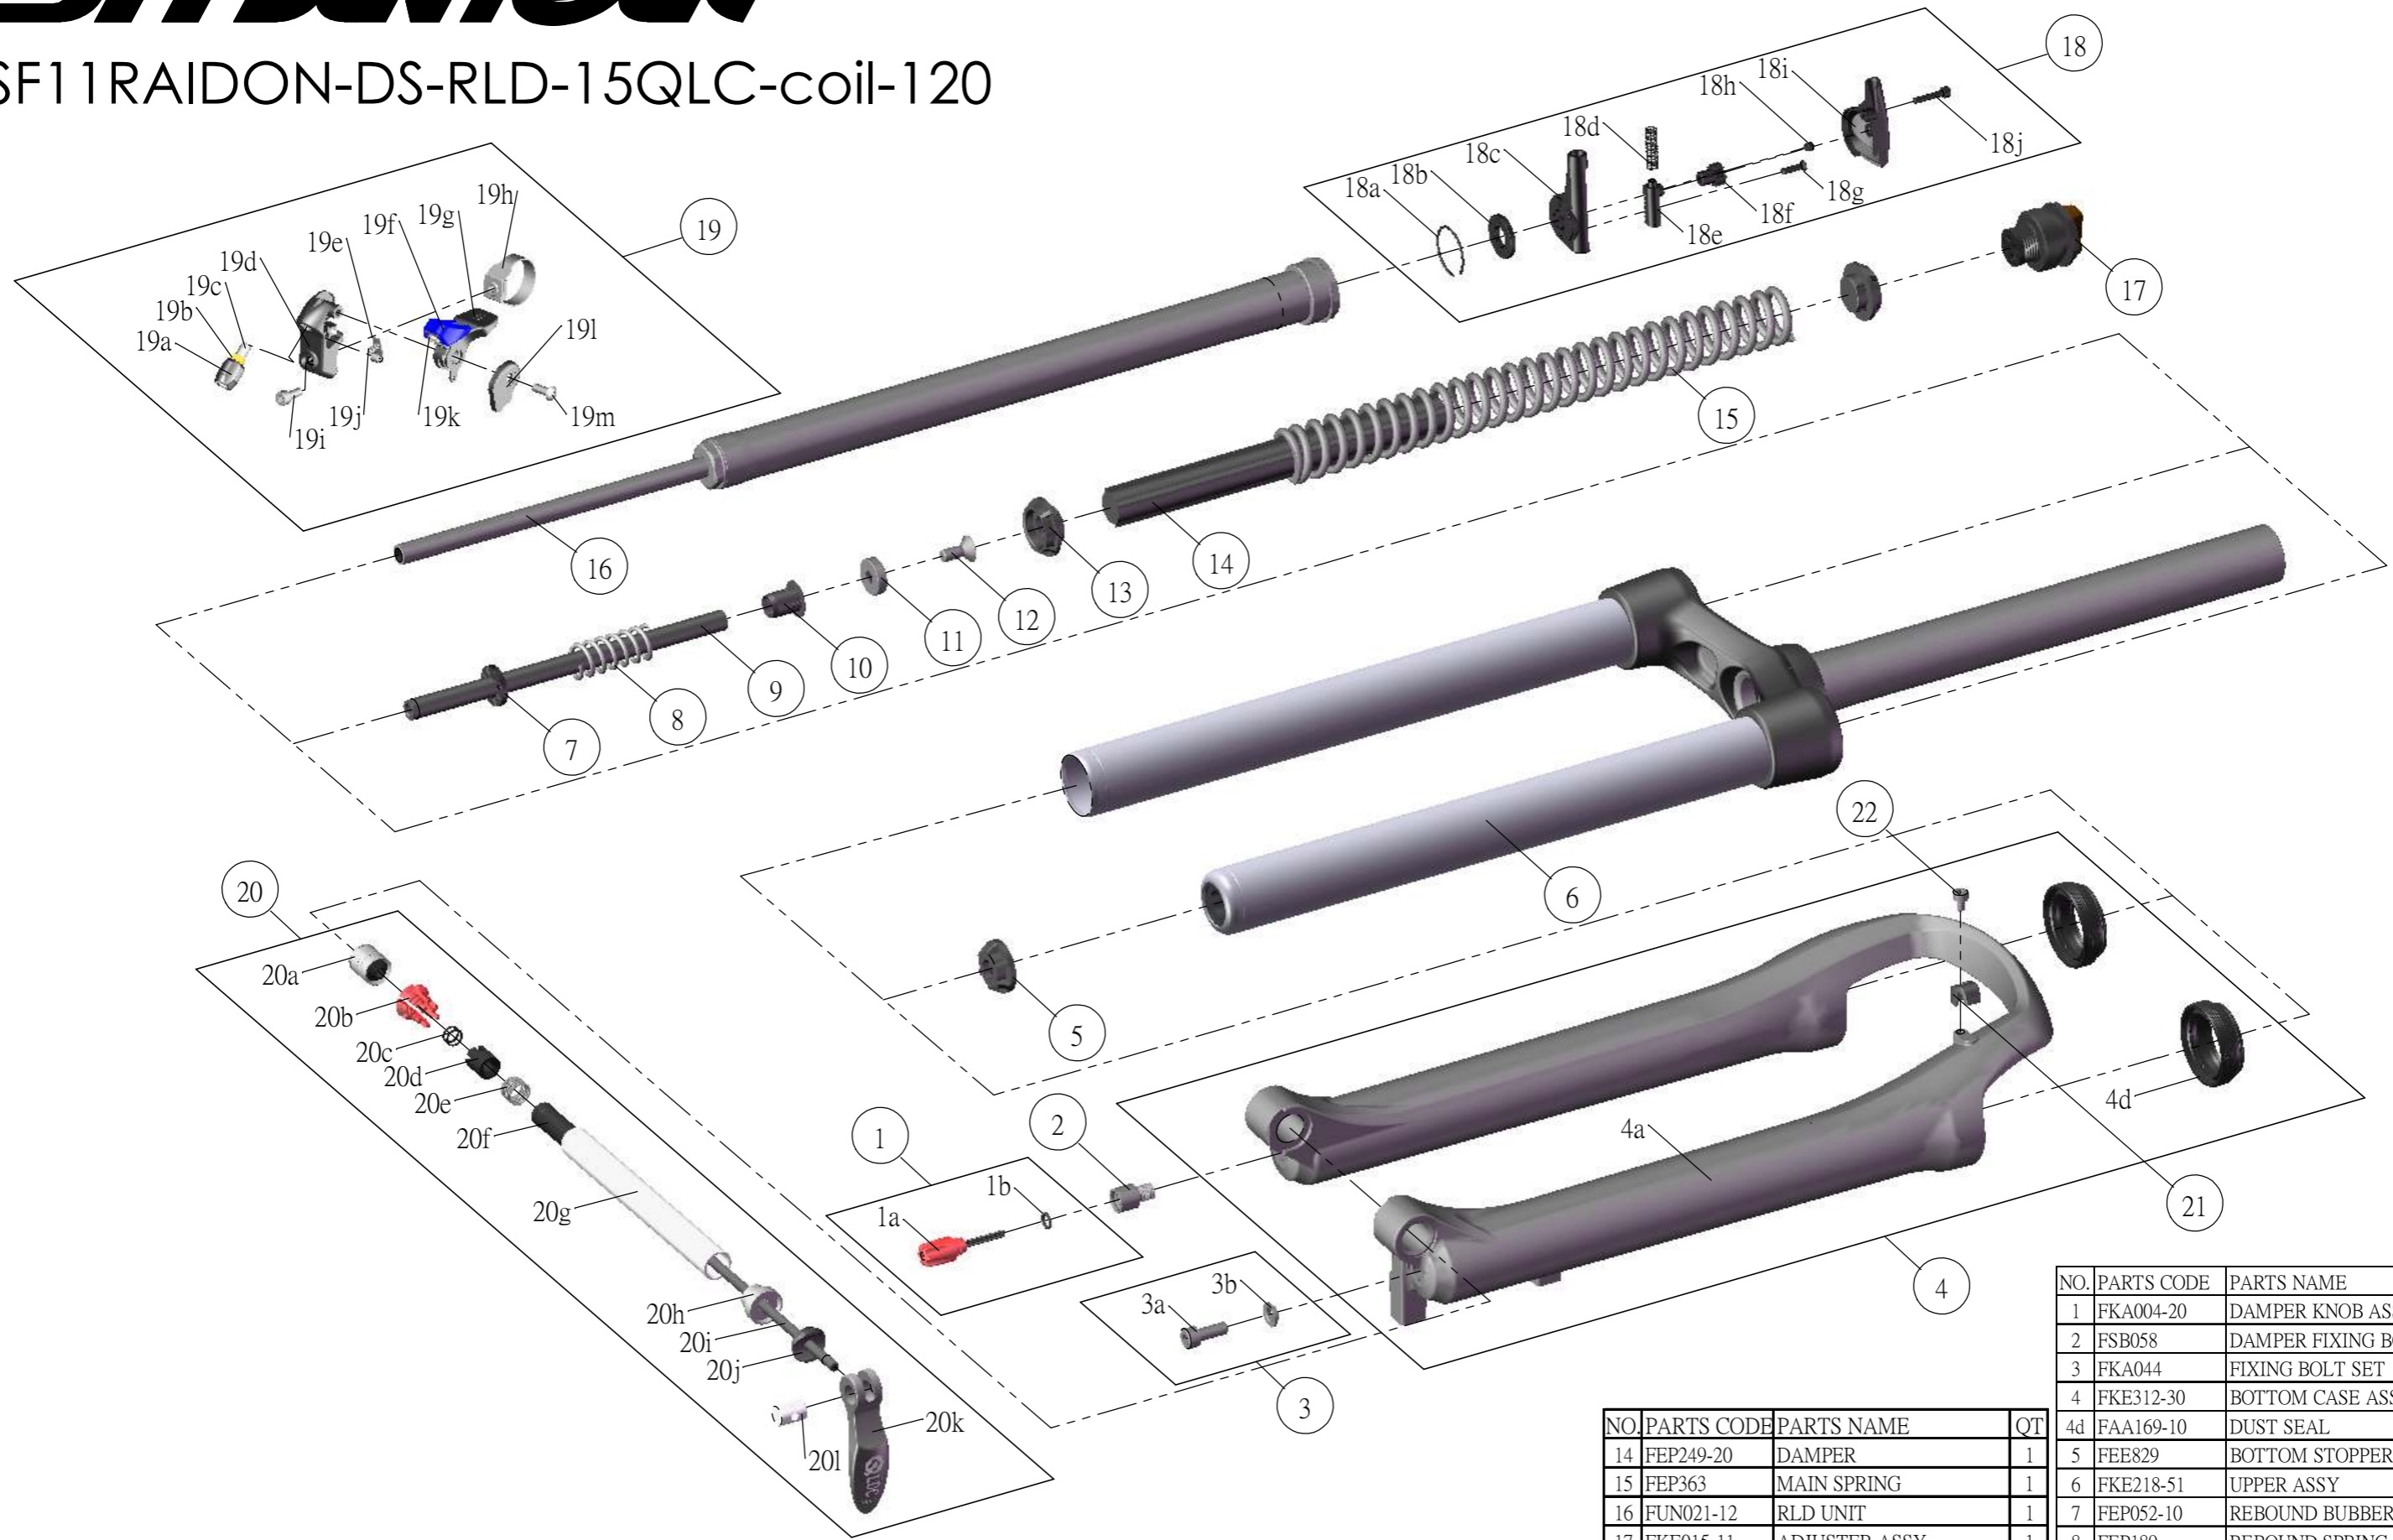

SUNTOUR

SF11RAIDON-DS-RLD-15QLC-coil-120

NO.	PARTS CODE	PARTS NAME	QT
14	FEP249-20	DAMPER	1
15	FEP363	MAIN SPRING	1
16	FUN021-12	RLD UNIT	1
17	FKE015-11	ADJUSTER ASSY	1
18	FKE112	RL REMOTE ASSY	1
19	SL9SC-RLO	REMOTE LEVER ASSY	1
20	KFA069-00	QLC15 AXLE SET	1
21	FEE797	CABLE GUIDE	1
22	FSB153	CABLE FIXING BOLT	1

NO.	PARTS CODE	PARTS NAME	QT
1	FKA004-20	DAMPER KNOB ASSY	1
2	FSB058	DAMPER FIXING BOLT	1
3	FKA044	FIXING BOLT SET	1
4	FKE312-30	BOTTOM CASE ASSY	1
4d	FAA169-10	DUST SEAL	2
5	FEE829	BOTTOM STOPPER	1
6	FKE218-51	UPPER ASSY	1
7	FEP052-10	REBOUND BUBBER	1
8	FEP189	REBOUND SPRING	1
9	FEE048-45	SUPPORT TUBE	1
10	FEE095	REBOUND SPRING GUIDE	1
11	FEE047	SUPPORT PLATE	1
12	FSB044	SUPPORT BOLT	1
13	FEE262-20	SPRING GUIDE	2