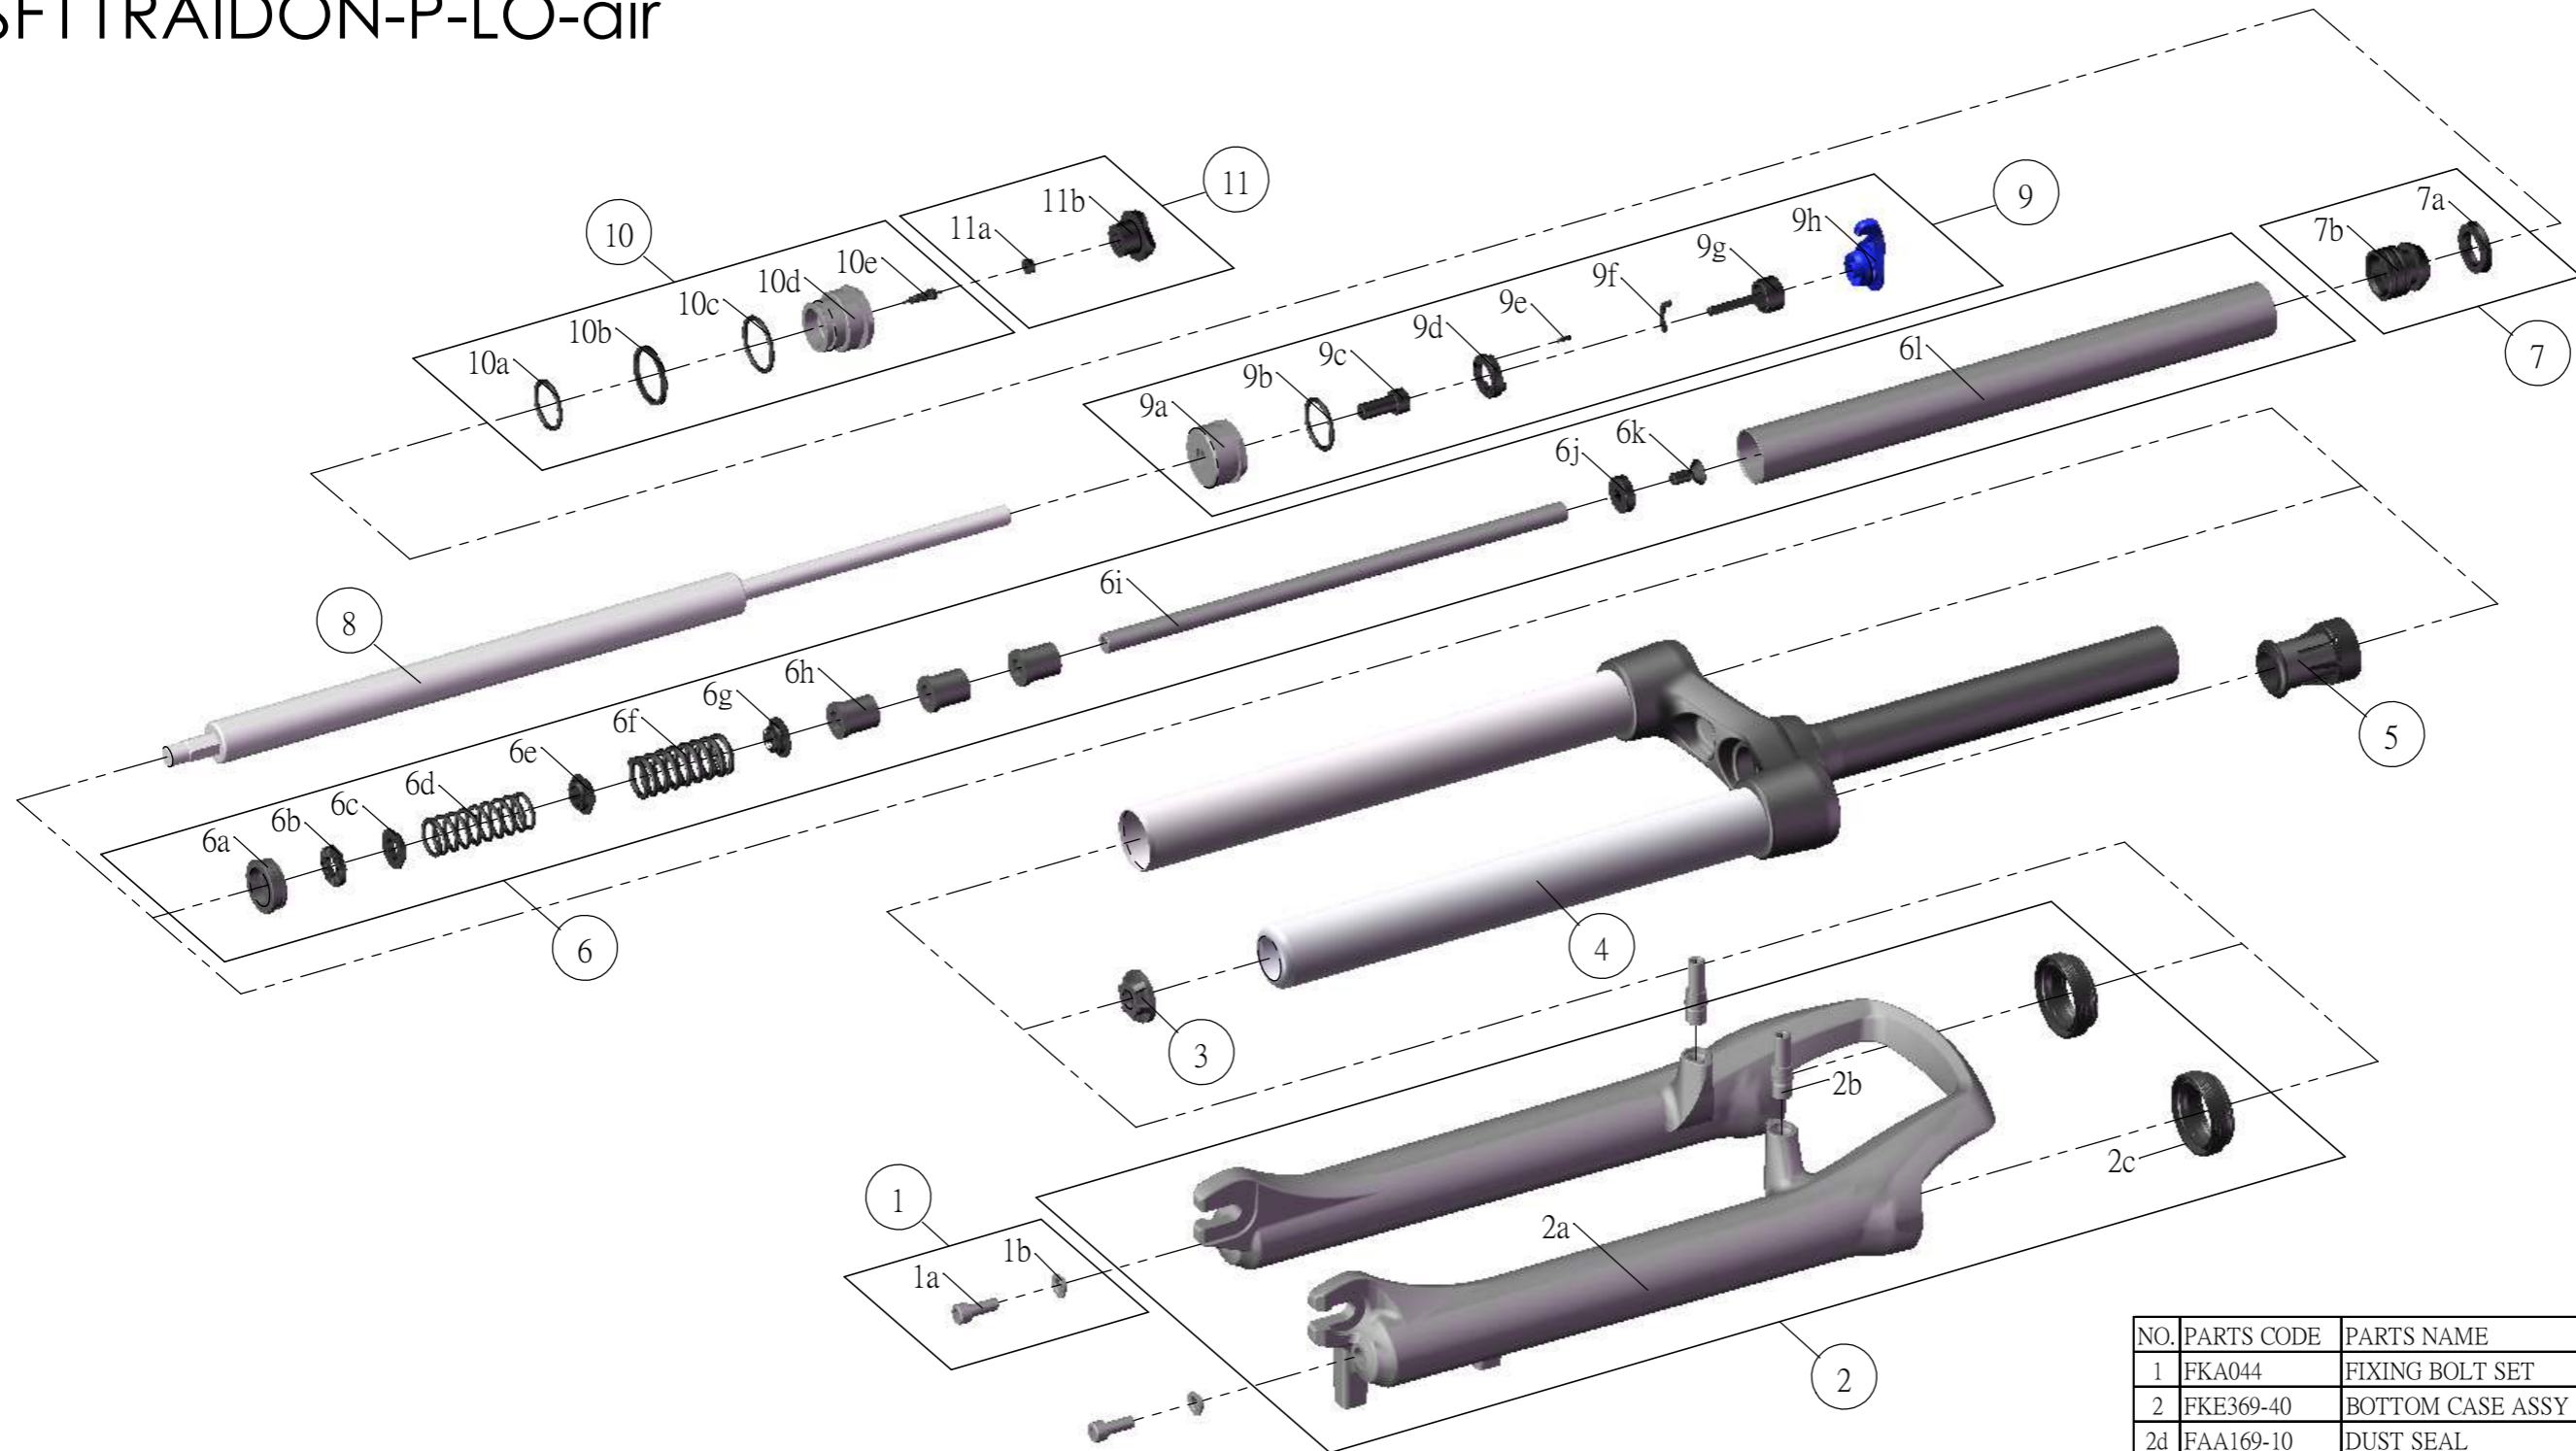

SR SUNTOUR

SF1 1RAIDON-P-LO-air

NO.	PARTS CODE	PARTS NAME	80	100	120	QT
1	FKA044	FIXING BOLT SET	*	*	*	2
2	FKE369-40	BOTTOM CASE ASSY	*	*	*	1
2d	FAA169-10	DUST SEAL	*	*	*	2
3	FEE829	BOTTOM STOPPER	*	*	*	1
4	FKE309-21	UPPER ASSY	*	*	*	1
5	FEE554	CYLINDER GUIDE	*	*	*	1
6	FKE160-03	AIR CYLINDER ASSY	*			1
	FKE160-00			*		1
	FKE160-07				*	1
7	FKA022-10	PISTON UNIT	*	*	*	1
8	FUN027-21	DAMPER UNIT	*	*	*	1
9	FKE027-21	LO TOP CAP ASSY	*	*	*	1
10	FKE075-10	AIR CAP ASSY	*	*	*	1
11	FKE076-10	VALVE CAP ASSY	*	*	*	1