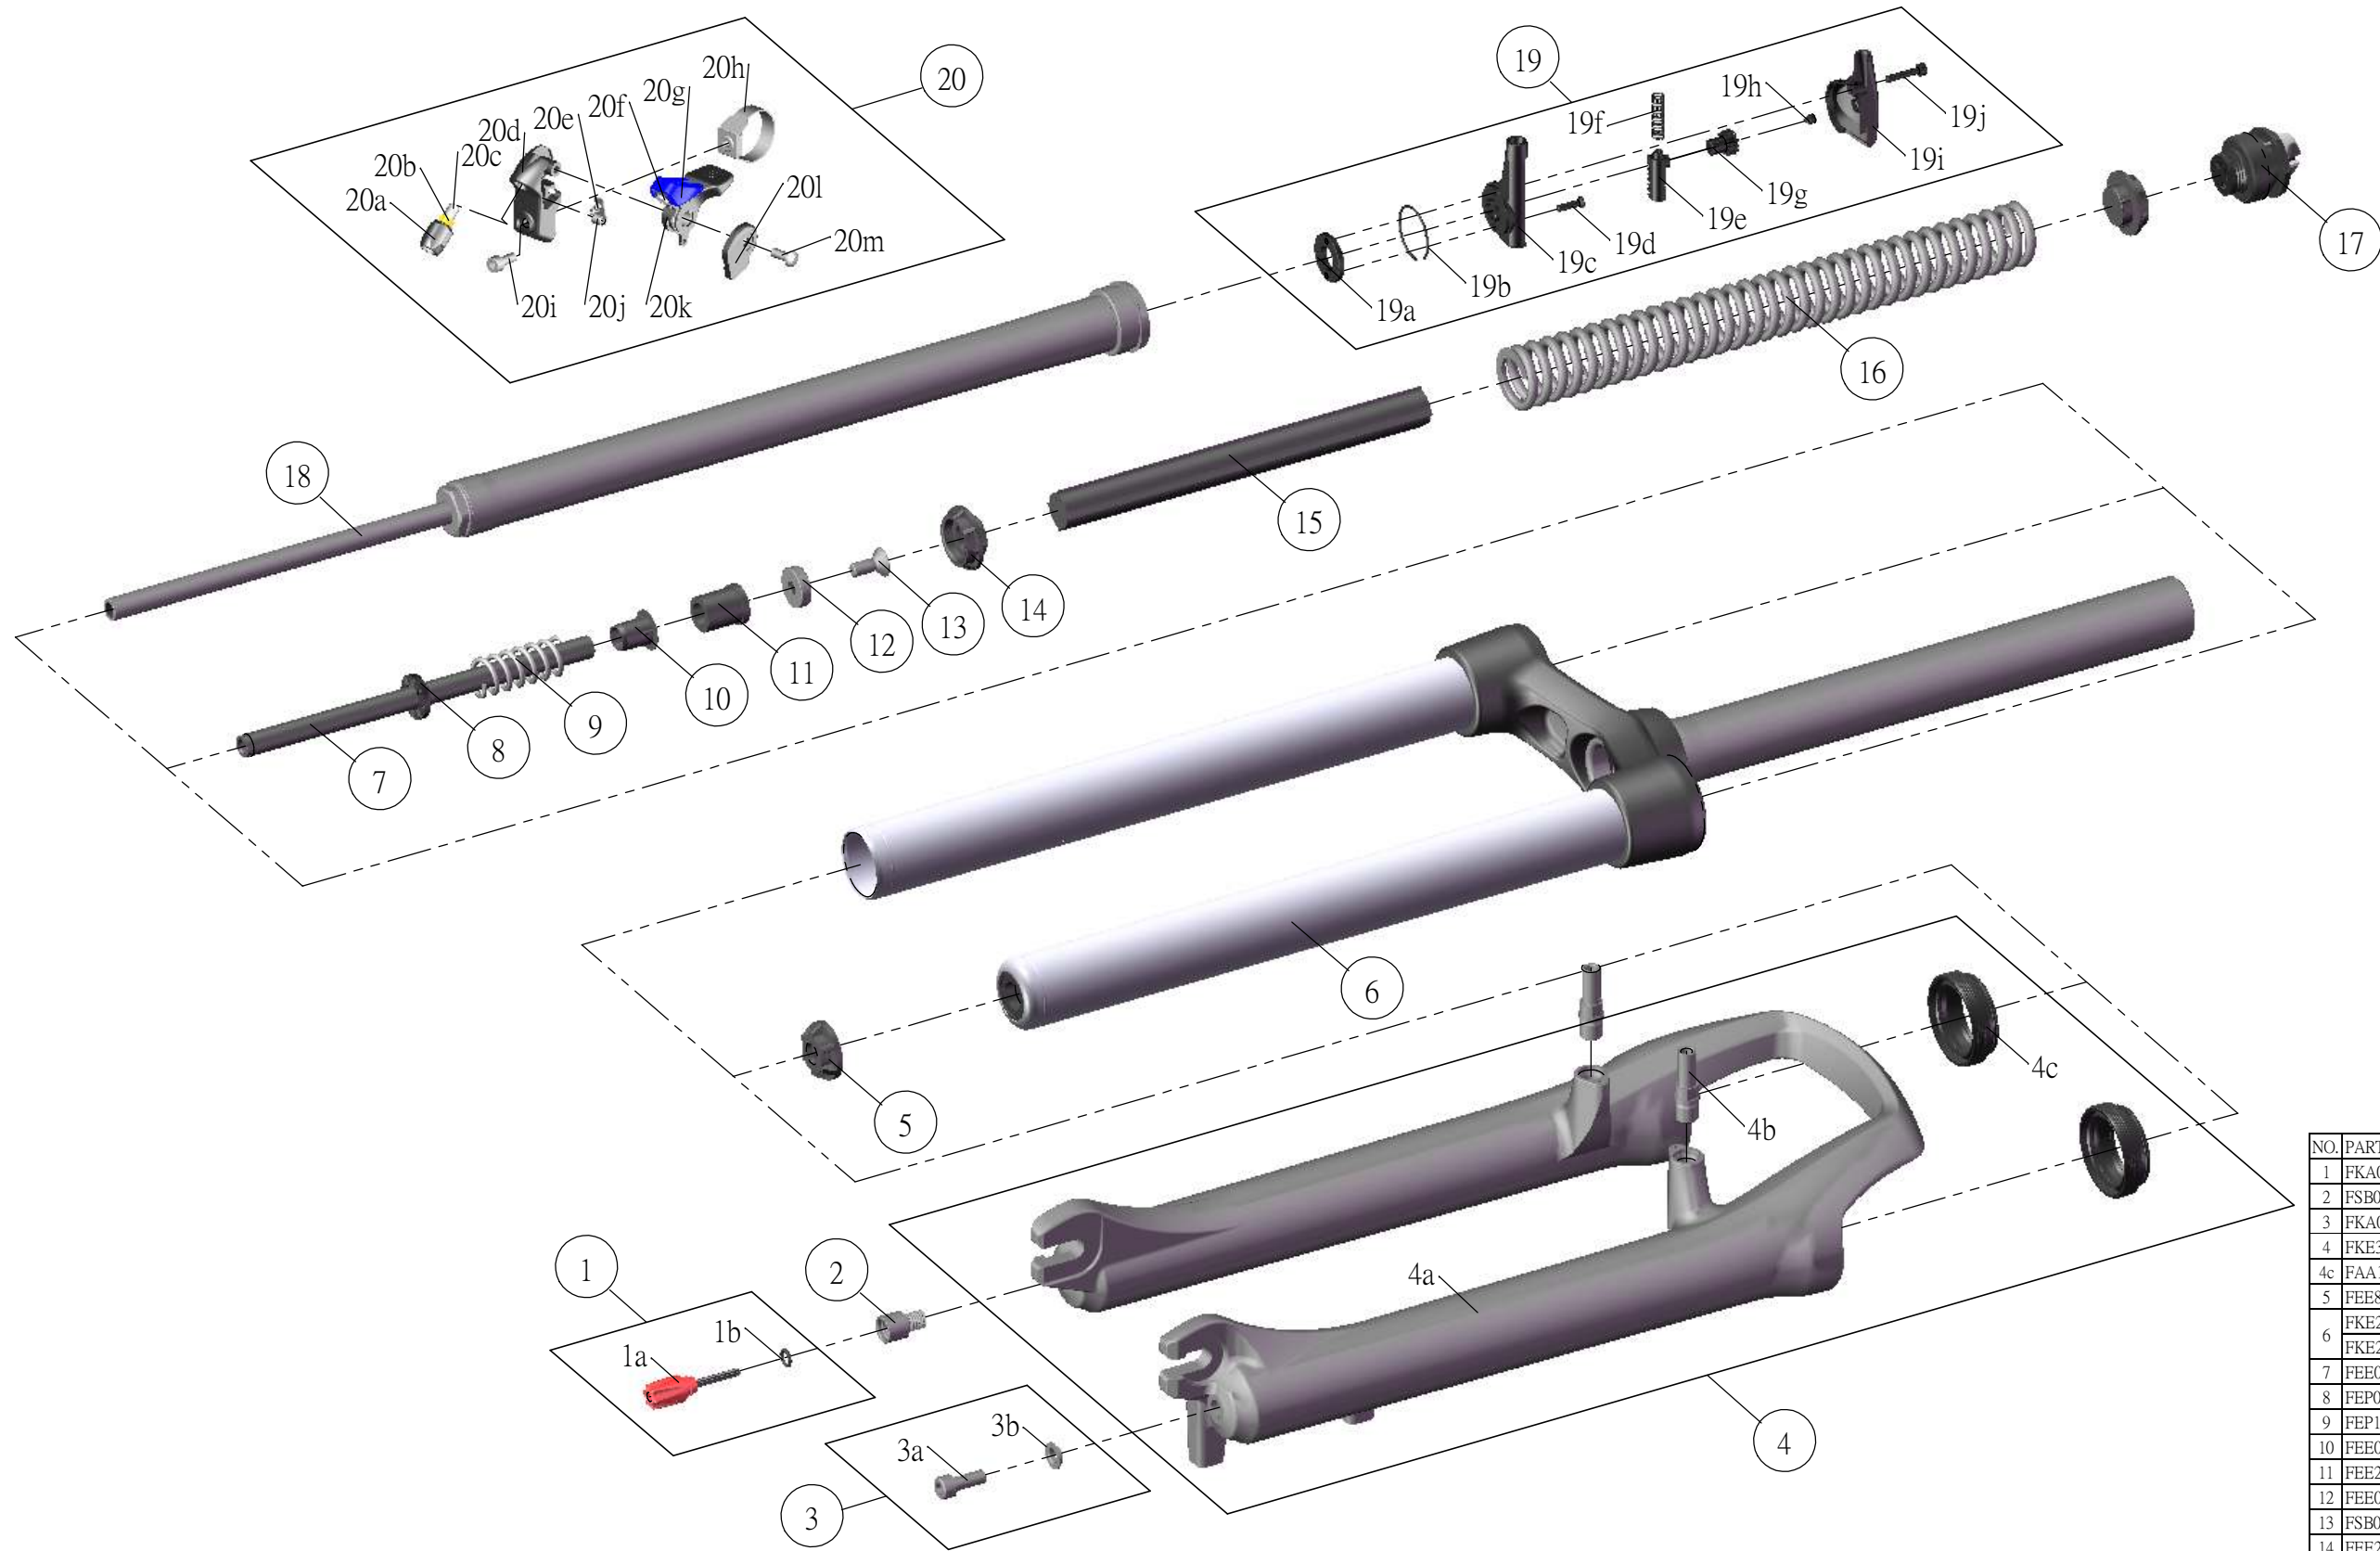

SR SUNTOUR

SF11RAIDON-P-RLD-coil

NO.	PARTS CODE	PARTS NAME	100	120	QT
1	FKA004-20	DAMPER KNOB ASSY	*	*	1
2	FSB058	DAMPER FIXING BOLT	*	*	1
3	FKA044	FIXING BOLT SET	*	*	1
4	FKE369	BOTTOM CASE ASSY	*	*	1
4c	FAA169-10	DUST SEAL	*	*	2
5	FEE829	BOTTOM STOPPER	*	*	1
6	FKE218-41	UPPER ASSY	*	*	1
	FKE218-51		*	*	1
7	FEE048-45	SUPPORT TUBE	*	*	1
8	FEP052-10	REBOUND RUBBER	*	*	1
9	FEP189	REBOUND SPRING	*	*	1
10	FEE095	REBOUND SPRING GUIDE	*	*	1
11	FEE247	REBOUND SPACER	*	*	1
12	FEE047	SUPPORT PLACE	*	*	1
13	FSB044	SUPPORT BOLT	*	*	1
14	FEE262-20	SPRING GUIDE	*	*	2
15	FEP249-20	DAMPER	*	*	1
16	FEP359	MAIN SPRING	*	*	1
	FEP363		*	*	1
17	FKE015	ADJUSTER ASSY	*	*	1
18	FUN021-12	RLD UNIT	*	*	1
19	FKE112	RL REMOTE ASSY	*	*	1
20	SL9SC-RLO	REMOTE LEVER ASSY	*	*	1