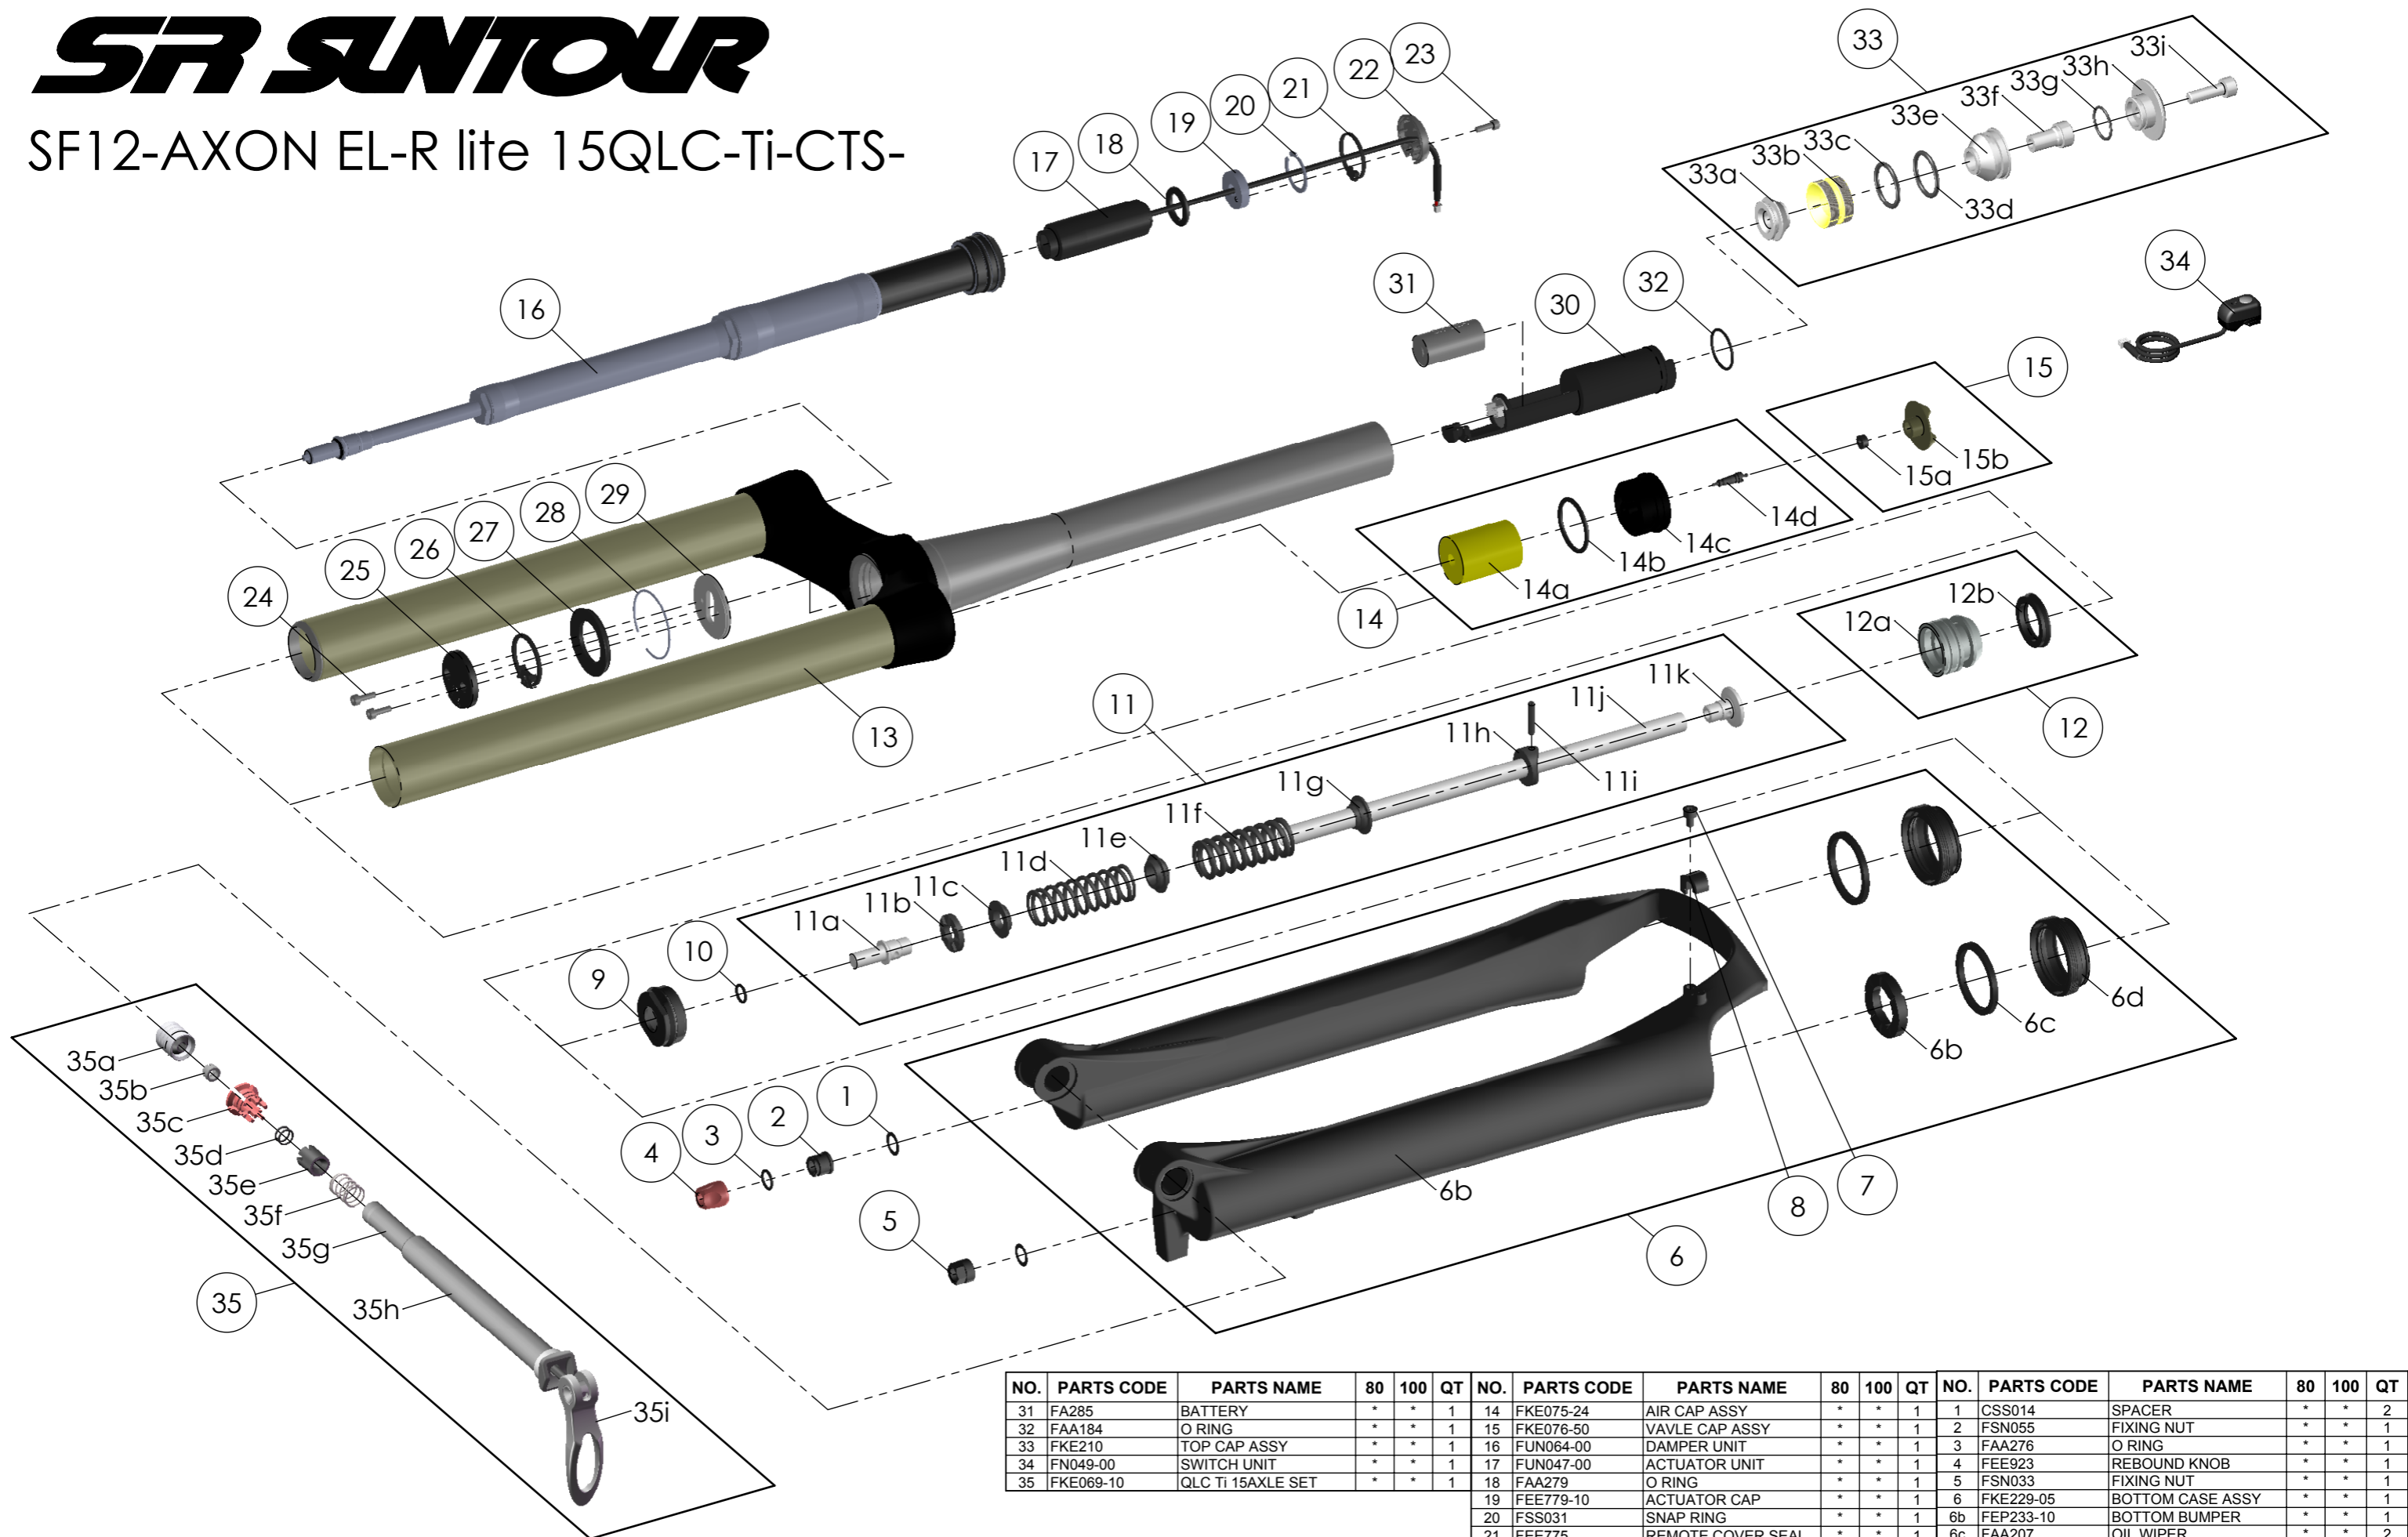

SF SUNTOUR

SF12-AXON EL-R lite 15QLC-Ti-CTS-

| NO. | PARTS CODE | PARTS NAME | 80 | 100 | QT | NO. | PARTS CODE | PARTS NAME | 80 | 100 | QT | NO. | PARTS CODE | PARTS NAME | 80 | 100 | QT |
|-----|------------|-------------------|----|-----|----|-----|------------|-------------------|----|-----|----|-----|------------|-------------------|----|-----|----|
| 31 | FA285 | BATTERY | * | * | 1 | 14 | FKE075-24 | AIR CAP ASSY | * | * | 1 | 1 | CSS014 | SPACER | * | * | 2 |
| 32 | FAA184 | O RING | * | * | 1 | 15 | FKE076-50 | VAVLE CAP ASSY | * | * | 1 | 2 | FSN055 | FIXING NUT | * | * | 1 |
| 33 | FKE210 | TOP CAP ASSY | * | * | 1 | 16 | FUN064-00 | DAMPER UNIT | * | * | 1 | 3 | FAA276 | O RING | * | * | 1 |
| 34 | FN049-00 | SWITCH UNIT | * | * | 1 | 17 | FUN047-00 | ACTUATOR UNIT | * | * | 1 | 4 | FEE923 | REBOUND KNOB | * | * | 1 |
| 35 | FKE069-10 | QLC TI 15AXLE SET | * | * | 1 | 18 | FAA279 | O RING | * | * | 1 | 5 | FSN033 | FIXING NUT | * | * | 1 |
| | | | | | | 19 | FEE779-10 | ACTUATOR CAP | * | * | 1 | 6 | FKE229-05 | BOTTOM CASE ASSY | * | * | 1 |
| | | | | | | 20 | FSS031 | SNAP RING | * | * | 1 | 6b | FEP233-10 | BOTTOM BUMPER | * | * | 1 |
| | | | | | | 21 | FEE775 | REMOTE COVER SEAL | * | * | 1 | 6c | FAA207 | OIL WIPER | * | * | 2 |
| | | | | | | 22 | FEE774 | REMOTE COVER | * | * | 1 | 6d | FAA169-30 | DUST SEAL | * | * | 2 |
| | | | | | | 23 | FSB091-30 | FIXING BOLT | * | * | 1 | 7 | FSB153 | GUIDE FIXING BOLT | * | * | 1 |
| | | | | | | 24 | FSB091-30 | FIXING BOLT | * | * | 2 | 8 | FEE797 | BRAKE HOSE GUIDE | * | * | 1 |
| | | | | | | 25 | FEE776 | LOWER COVER | * | * | 1 | 9 | FEE243-20 | FORK NOSE | * | * | 1 |
| | | | | | | 26 | FEE777 | LOWER COVER SEAL | * | * | 1 | 10 | FAA175 | O RING | * | * | 1 |
| | | | | | | 27 | FEG017 | REDUCER PLATE | * | * | 1 | 11 | FKE115-10 | SUPPORT TUBE ASSY | * | * | 1 |
| | | | | | | 28 | FSS001-30 | SNAP WIRE | * | * | 1 | | FKE115-00 | | * | * | 1 |
| | | | | | | 29 | FEE780-10 | FIXING PLATE | * | * | 1 | 12 | FKA022-20 | PISTON UNIT | * | * | 1 |
| | | | | | | 30 | FUN048-00 | CONTROLLER UNIT | * | * | 1 | 13 | FKE405 | UPPER ASSY | * | * | 1 |