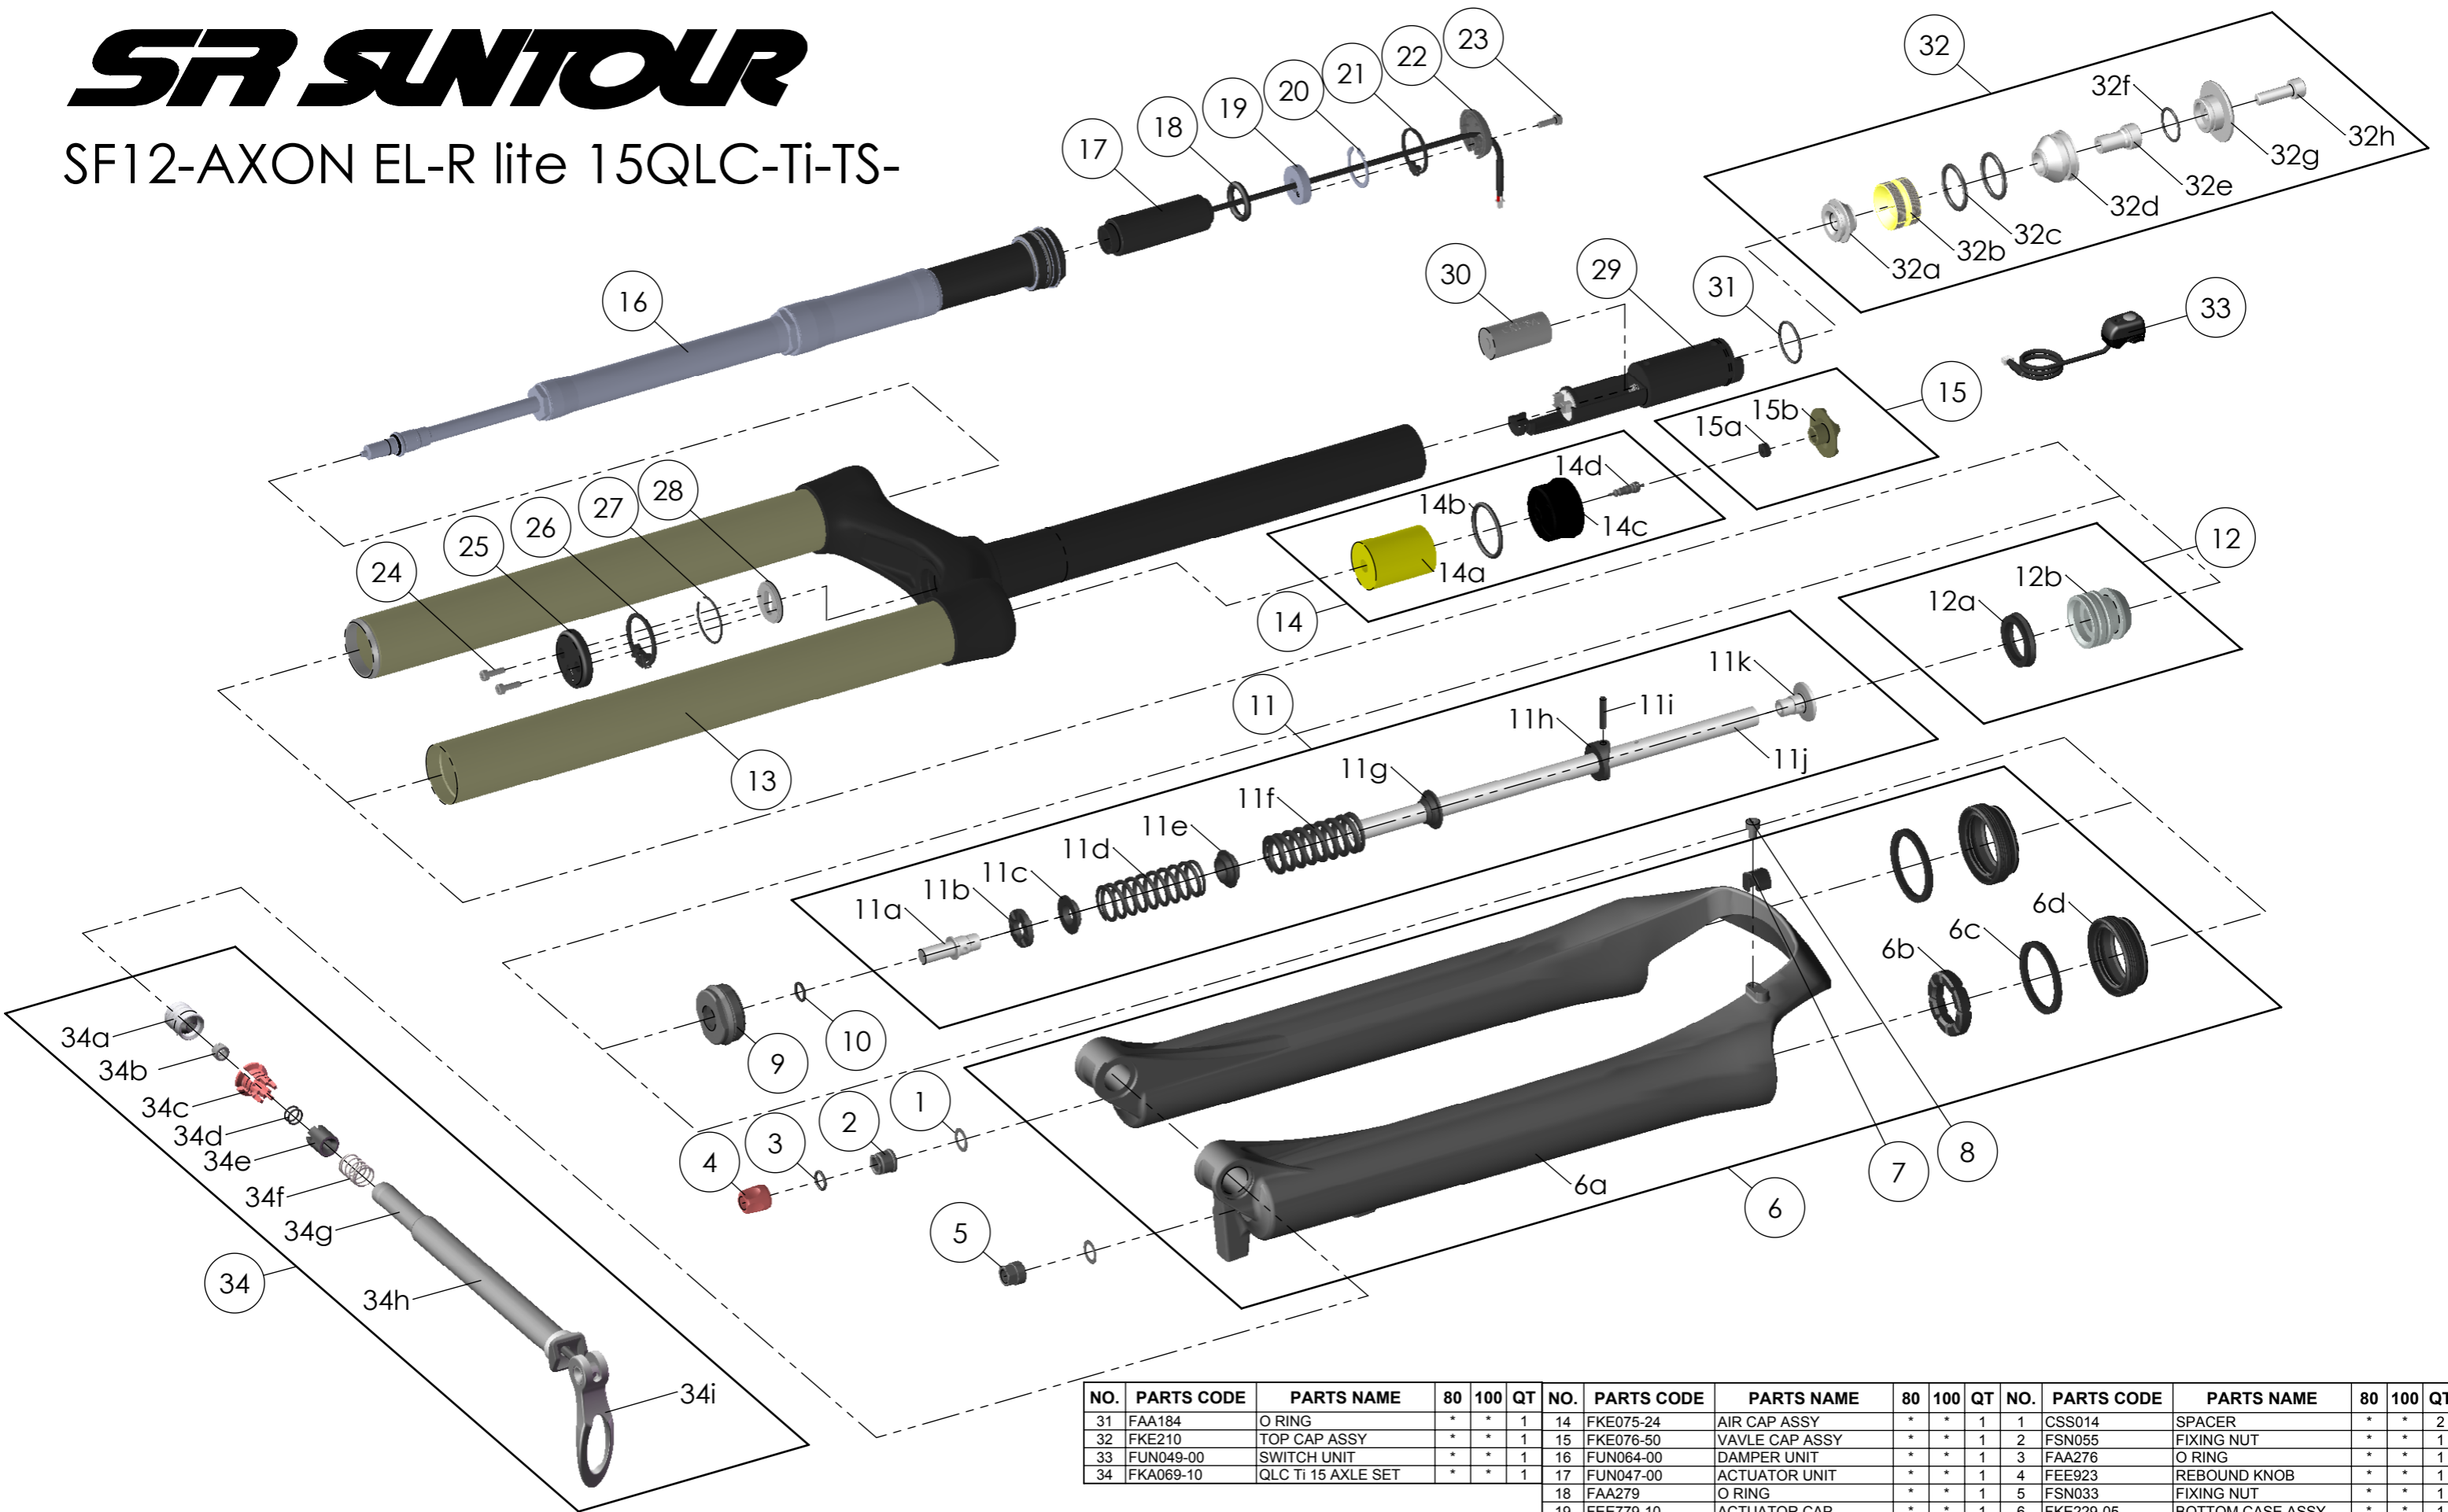

# SF SUNTOUR

SF12-AXON EL-R lite 15QLC-Ti-TS-

NO.	PARTS CODE	PARTS NAME	80	100	QT	NO.	PARTS CODE	PARTS NAME	80	100	QT	NO.	PARTS CODE	PARTS NAME	80	100	QT
31	FAA184	O RING	*	*	1	14	FKE075-24	AIR CAP ASSY	*	*	1	1	CSS014	SPACER	*	*	2
32	FKE210	TOP CAP ASSY	*	*	1	15	FKE076-50	VAVLE CAP ASSY	*	*	1	2	FSN055	FIXING NUT	*	*	1
33	FUN049-00	SWITCH UNIT	*	*	1	16	FUN064-00	DAMPER UNIT	*	*	1	3	FAA276	O RING	*	*	1
34	FKA069-10	QLC Ti 15 AXLE SET	*	*	1	17	FUN047-00	ACTUATOR UNIT	*	*	1	4	FEE923	REBOUND KNOB	*	*	1
						18	FAA279	O RING	*	*	1	5	FSN033	FIXING NUT	*	*	1
						19	FEE779-10	ACTUATOR CAP	*	*	1	6	FKE229-05	BOTTOM CASE ASSY	*	*	1
						20	FSS031	SNAP RING	*	*	1	6b	FEP233-10	BOTTOM BUMPER	*	*	1
						21	FEE775	REMOTE COVER SEAL	*	*	1	6c	FAA207	OIL WIPER	*	*	2
						22	FEE774	REMOTE COVER	*	*	1	6d	FAA169	DUST SEAL	*	*	2
						23	FSB091-30	FIXING BOLT	*	*	1	7	FEE797	BRAKE HOSE GUIDE	*	*	1
						24	FSB091-30	FIXING BOLT	*	*	2	8	FSB153	GUIDE FIXING BOLT	*	*	1
						25	FEE776	LOWER COVER	*	*	1	9	FEE243-20	FORK NOSE	*	*	1
						26	FEE777	LOWER COVER SEAL	*	*	1	10	FAA175	O RING	*	*	1
						27	FSS001	SNAP WIRE	*	*	1	11	FKE115-10	SUPPORT TUBE ASSY	*	*	1
						28	FEE780	FIXING PLATE	*	*	1		FKE115-00	SUPPORT TUBE ASSY	*	*	1
						29	FUN048-00	CONTROLLER UNIT	*	*	1	12	FKA022-20	PISTON UNIT	*	*	1
						30	FAA285	BATTERY	*	*	1	13	FKE437-01	UPPER ASSY	*	*	1