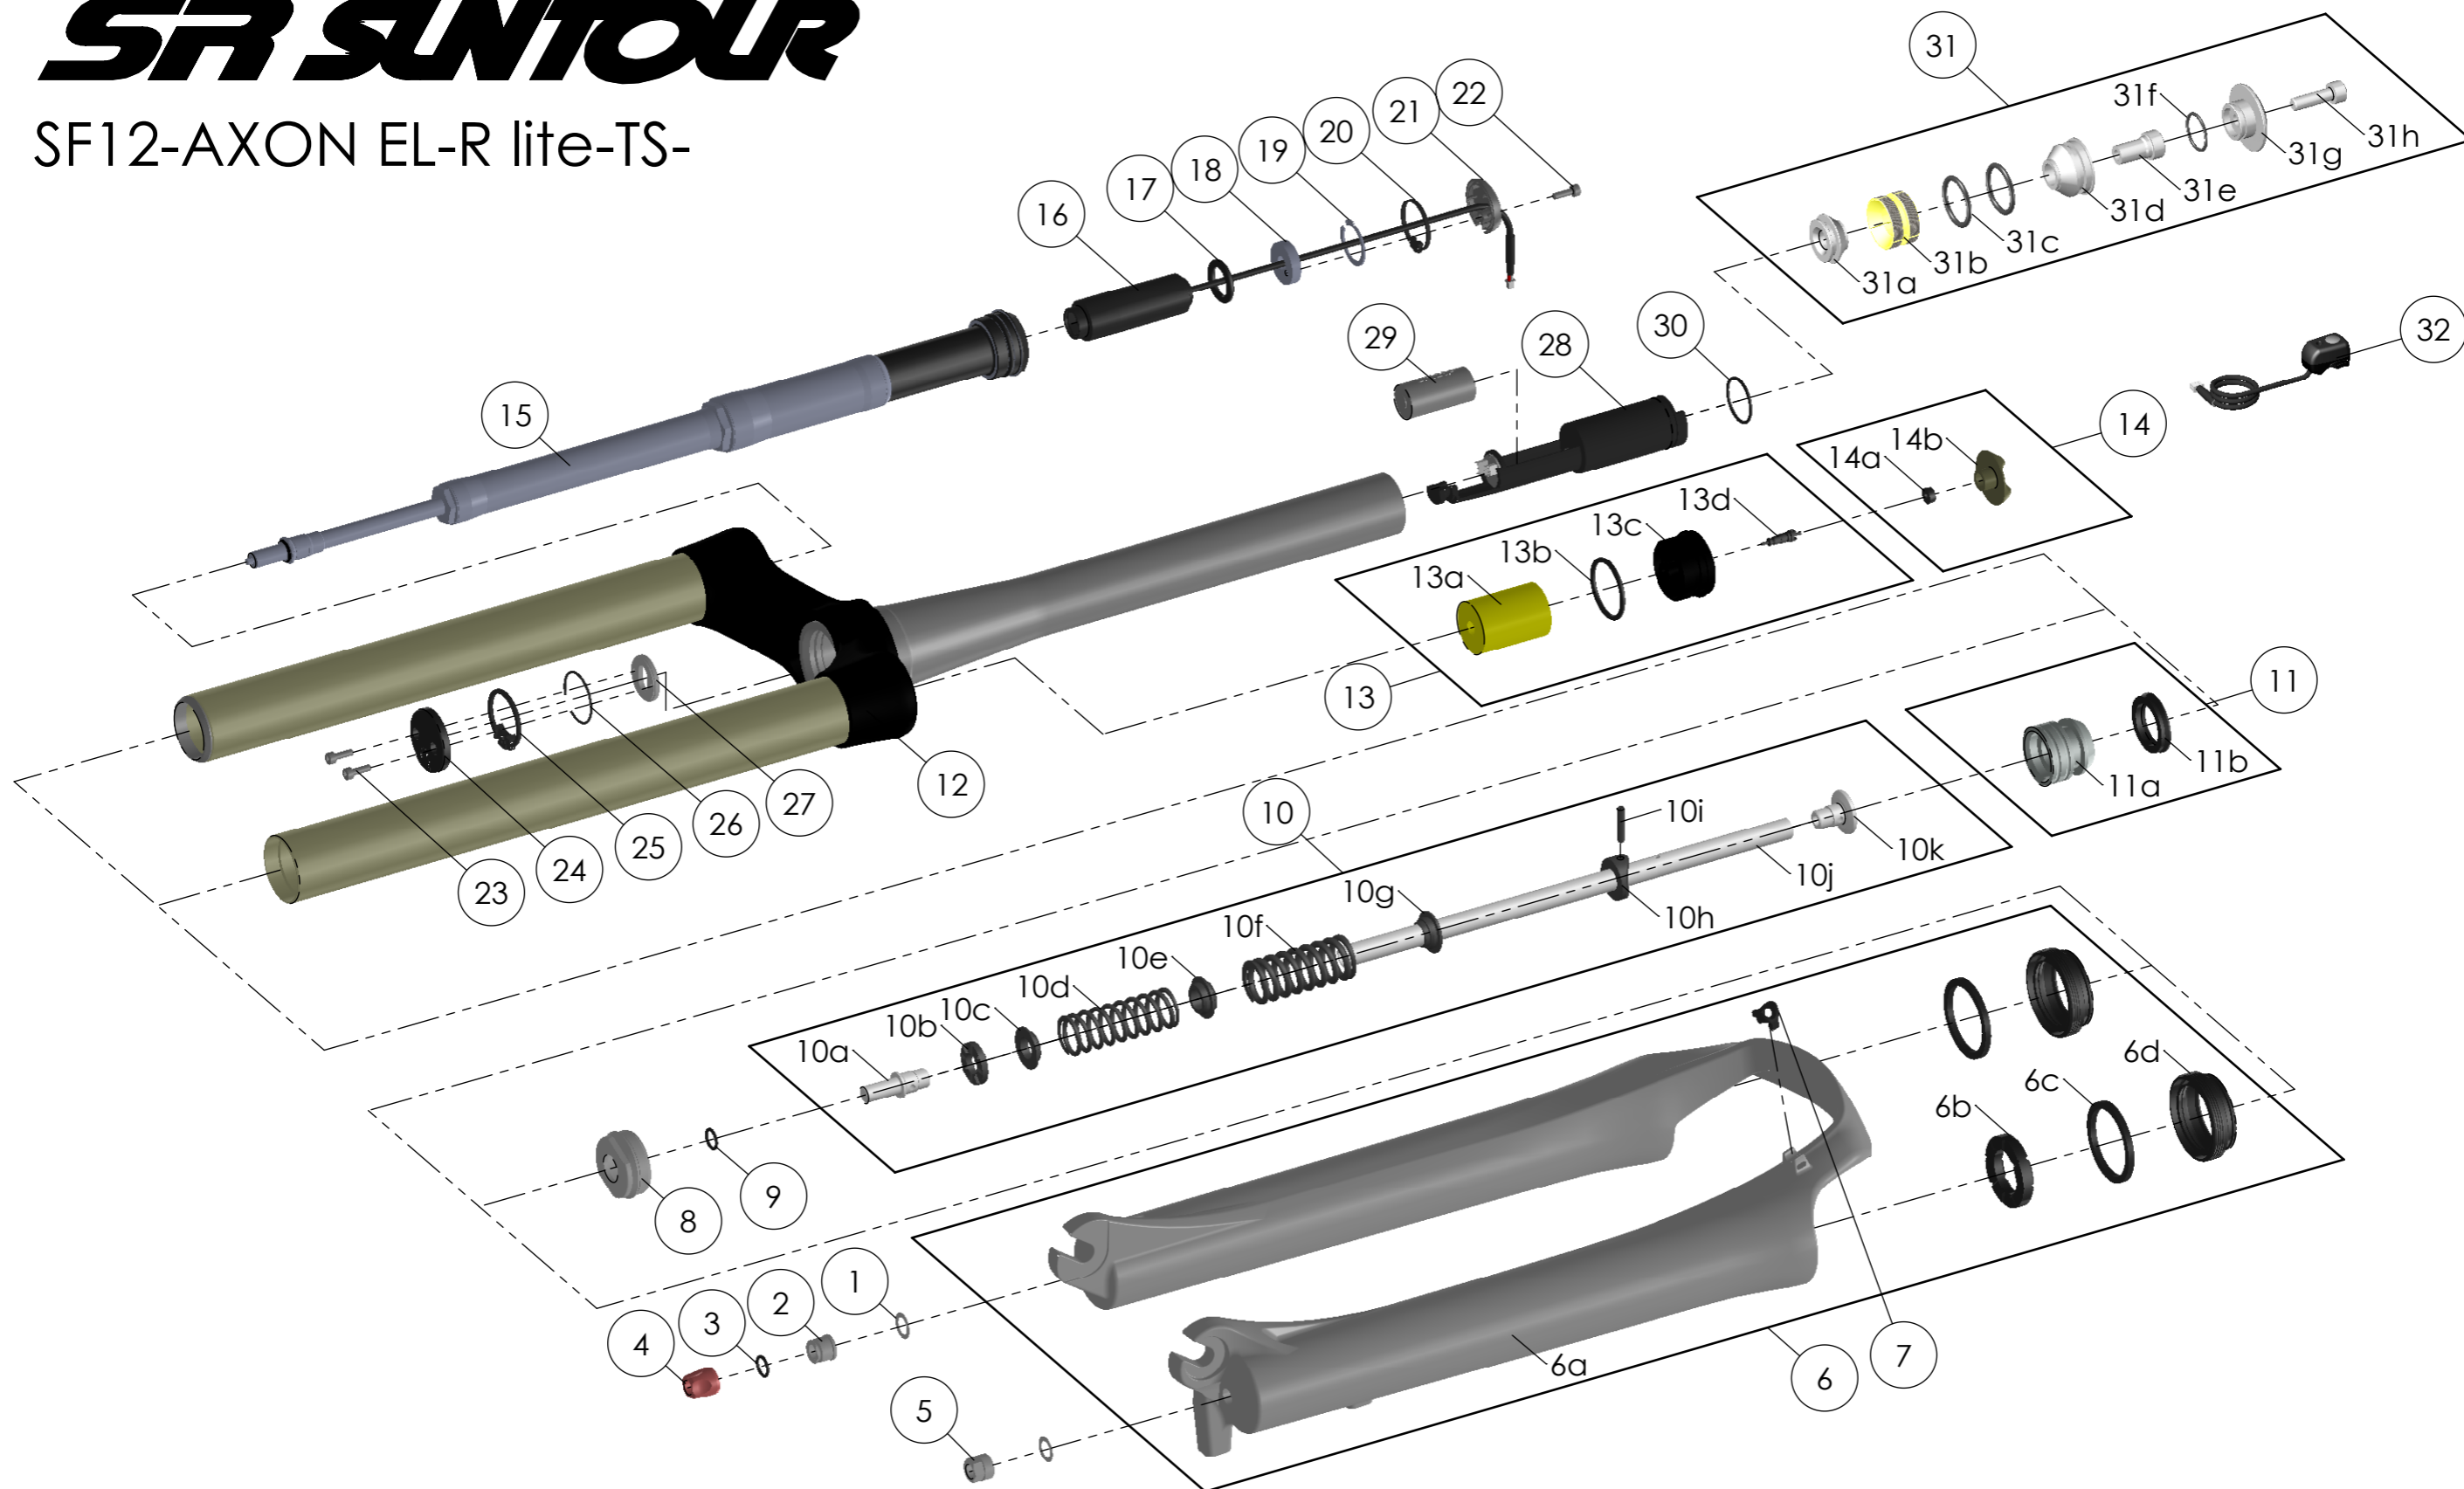

SR SUNTOUR

SF12-AXON EL-R lite-TS-

NO.	PARTS CODE	PARTS NAME	80	100	QT	NO.	PARTS CODE	PARTS NAME	80	100	QT	NO.	PARTS CODE	PARTS NAME	80	100	QT
14	FKE210	TOP CAP ASSY	*	*	1	14	FKE076-50	VALVE CAP ASSY	*	*	1	1	CSS014	SPACER	*	*	2
15	FUN049-00	SWITCH UNIT	*	*	1	15	FUN064-00	DAMPER UNIT	*	*	1	2	FSN055	FIXING NUT	*	*	1
						16	FUN047-00	ACTUATOR UNIT	*	*	1	3	FAA276	O RING	*	*	1
						17	FAA279	O RING	*	*	1	4	FEE923	REBOUND KNOB	*	*	1
						18	FEE779-10	ACTUATOR CAP	*	*	1	5	FSN033	FIXING NUT	*	*	1
						19	FSS031	SNAP RING	*	*	1	6	FKE432-08	BOTTOM CASE ASSY	*	*	1
						20	FEE775	REMOTE COVER SEAL	*	*	1	6b	FEP233-10	BOTTOM BUMPER	*	*	1
						21	FEE774	REMOTE COVER	*	*	1	6c	FAA207	OIL WIPER	*	*	2
						22	FSB091-30	FIXING BOLT	*	*	1	6d	FAA169	DUST SEAL	*	*	2
						23	FSB091-30	FIXING BOLT	*	*	2	7	FEG034	CABLE CLIP	*	*	1
						24	FEE776	LOWER COVER	*	*	1	8	FEE243-20	FORK NOSE	*	*	1
						25	FEE777	LOWER COVER SEAL	*	*	1	9	FAA175	O RING	*	*	1
						26	FSS001	SNAP WIRE	*	*	1	10	FKE115-10	SUPPORT TUBE ASSY	*	*	1
						27	FEE780	FIXING PLATE	*	*	1	11	FKE115-00	SUPPORT TUBE ASSY	*	*	1
						28	FUN048-00	CONTROLLER UNIT	*	*	1	12	FKA022-20	PSTON UNIT	*	*	1
						29	FAA285	BATTERY	*	*	1	13	FKE437-01	UPPER ASSY	*	*	1
						30	FAA184	O RING	*	*	1		FKE075-24	AIR CAP ASSY	*	*	1