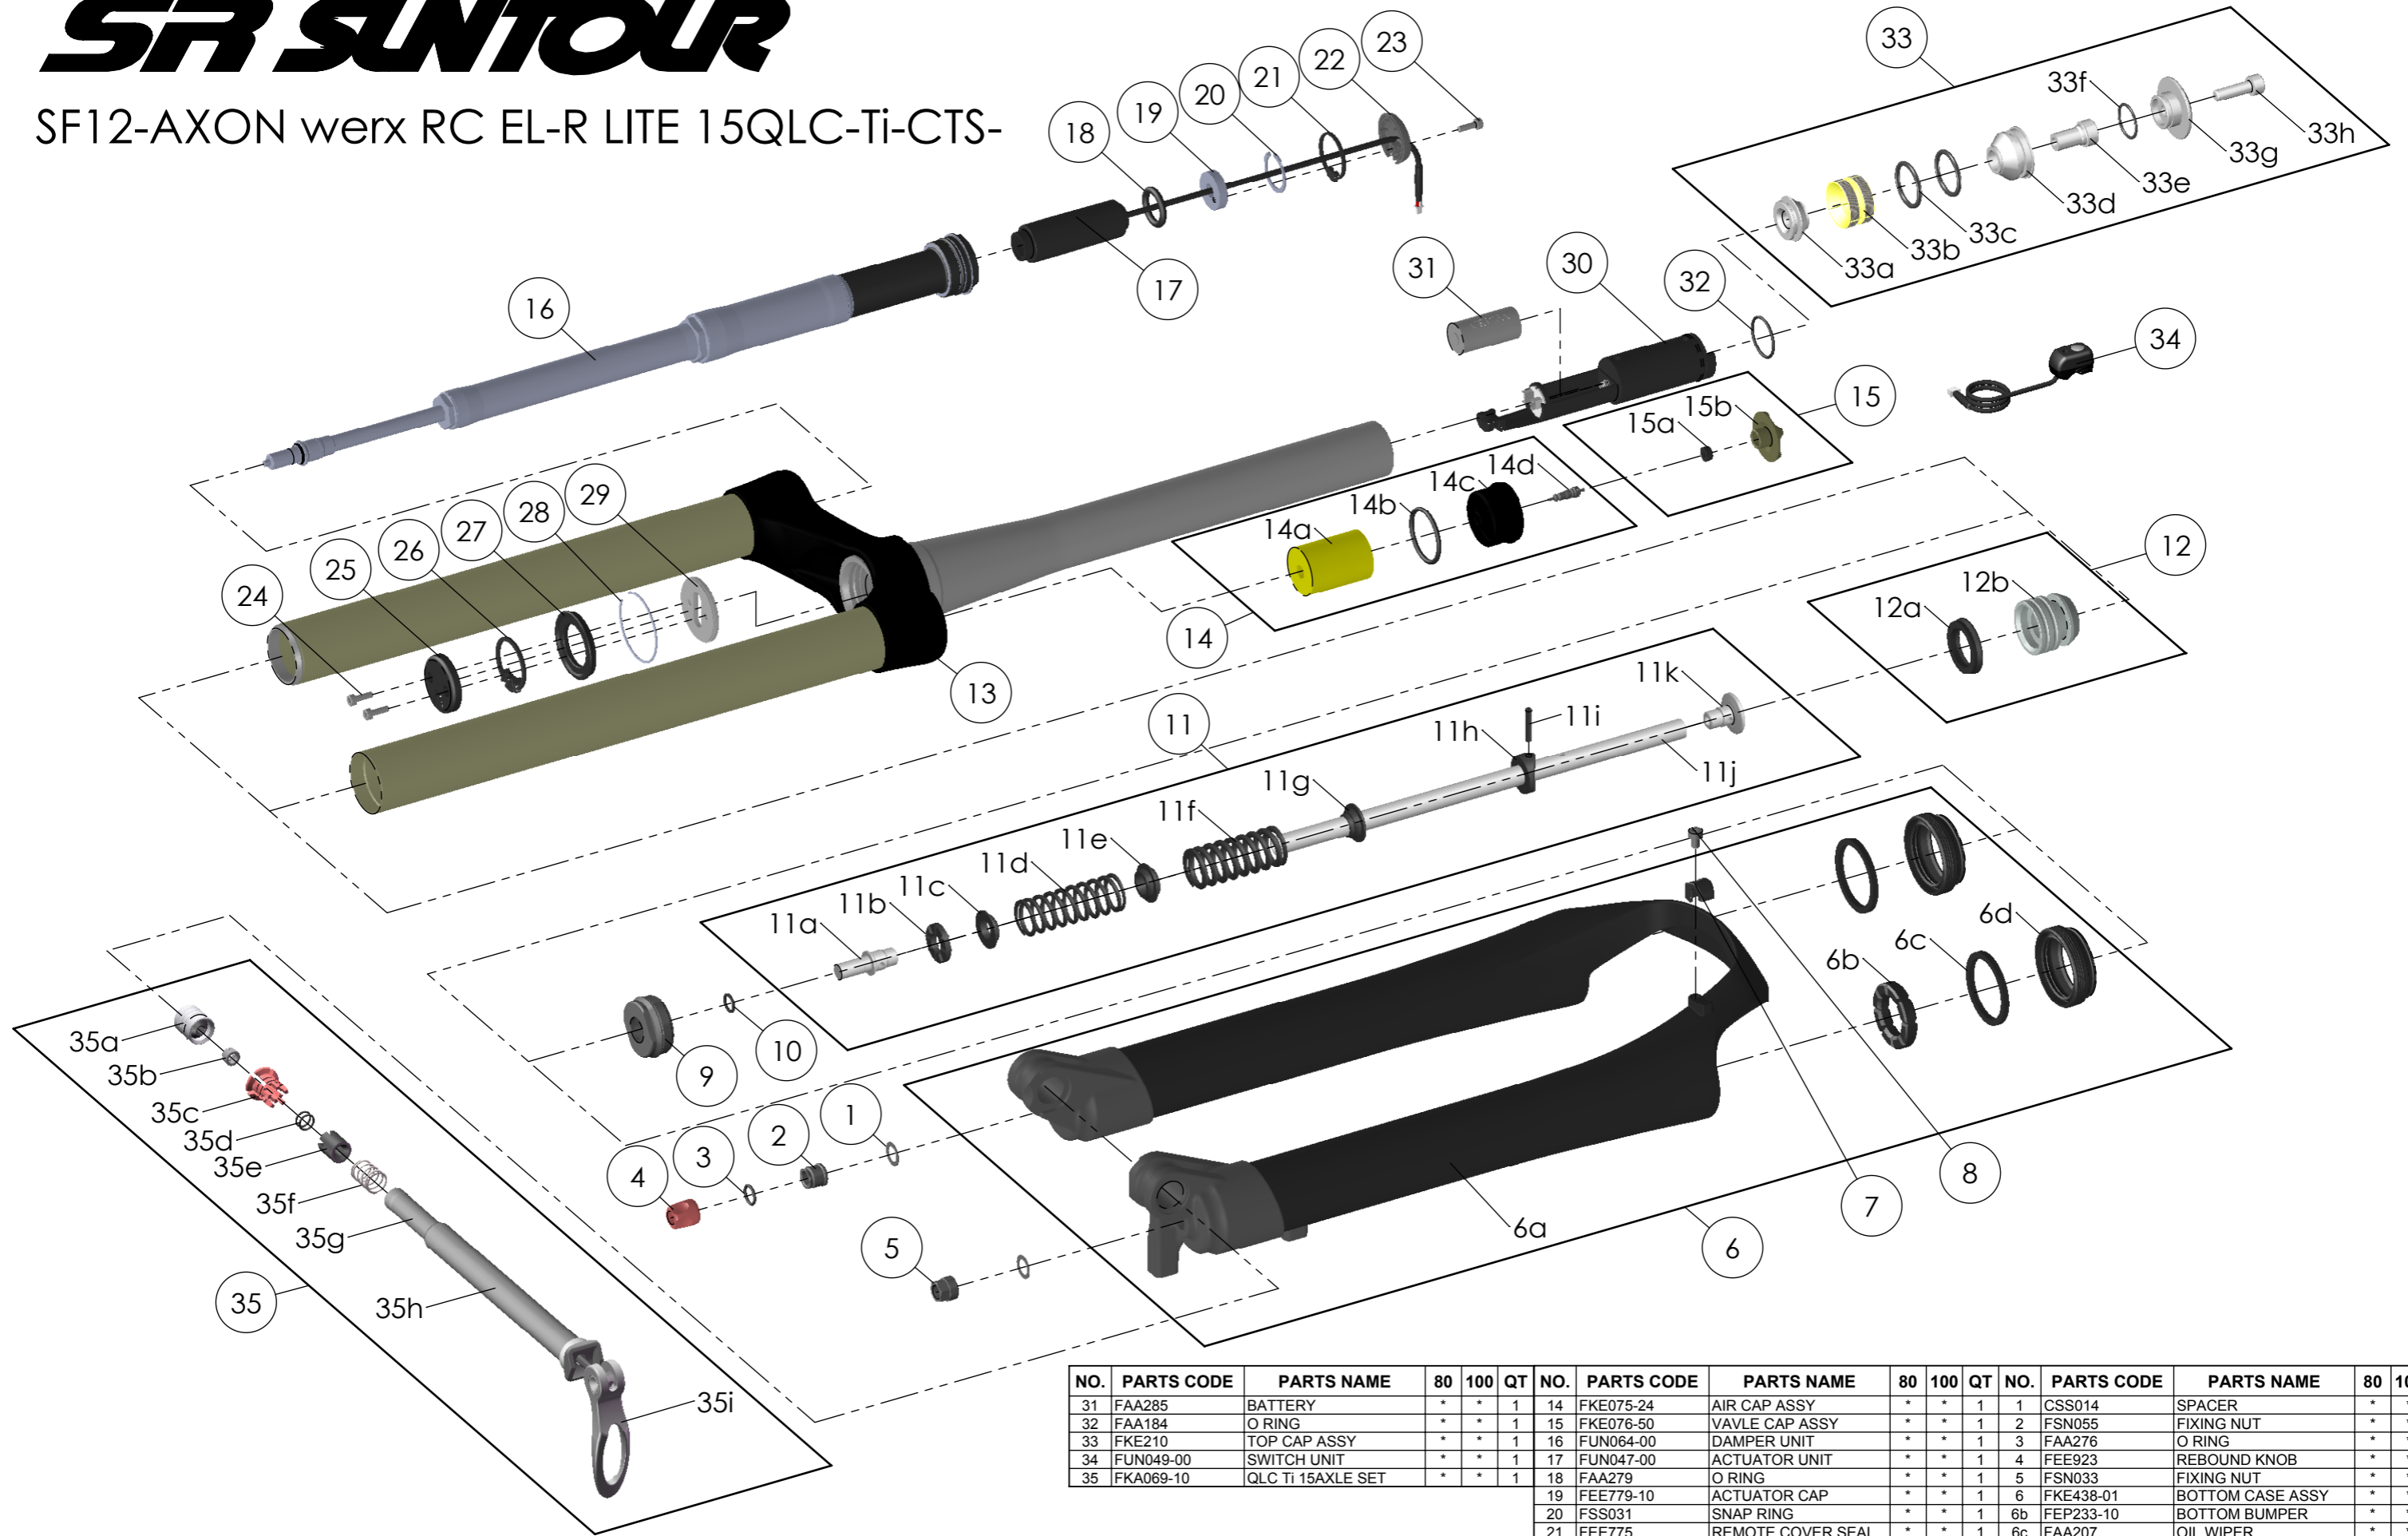

# SF SUNTOUR

SF12-AXON werx RC EL-R LITE 15QLC-Ti-CTS-

NO.	PARTS CODE	PARTS NAME	80	100	QT	NO.	PARTS CODE	PARTS NAME	80	100	QT	NO.	PARTS CODE	PARTS NAME	80	100	QT
31	FAA285	BATTERY	*	*	1	14	FKE075-24	AIR CAP ASSY	*	*	1	1	CSS014	SPACER	*	*	2
32	FAA184	O RING	*	*	1	15	FKE076-50	VAVLE CAP ASSY	*	*	1	2	FSN055	FIXING NUT	*	*	1
33	FKE210	TOP CAP ASSY	*	*	1	16	FUN064-00	DAMPER UNIT	*	*	1	3	FAA276	O RING	*	*	1
34	FUN049-00	SWITCH UNIT	*	*	1	17	FUN047-00	ACTUATOR UNIT	*	*	1	4	FEE923	REBOUND KNOB	*	*	1
35	FKA069-10	QLC Ti 15AXLE SET	*	*	1	18	FAA279	O RING	*	*	1	5	FSN033	FIXING NUT	*	*	1
						19	FEE779-10	ACTUATOR CAP	*	*	1	6	FKE438-01	BOTTOM CASE ASSY	*	*	1
						20	FSS031	SNAP RING	*	*	1	6b	FEP233-10	BOTTOM BUMPER	*	*	1
						21	FEE775	REMOTE COVER SEAL	*	*	1	6c	FAA207	OIL WIPER	*	*	2
						22	FEE774	REMOTE COVER	*	*	1	6d	FAA169-30	DUST SEAL	*	*	2
						23	FSB091-30	FIXING BOLT	*	*	1	7	FEE797	BRAKE HOSE GUIDE	*	*	1
						24	FSB091-30	FIXING BOLT	*	*	2	8	FSB153	GUIDE FIXING BOLT	*	*	1
						25	FEE776	LOWER COVER	*	*	1	9	FEE243-20	FORK NOSE	*	*	1
						26	FEE777	LOWER COVER SEAL	*	*	1	10	FAA175	O RING	*	*	1
						27	FEG017	REDUCER PLATE	*	*	1	11	FKE115-10	SUPPORT TUBE ASSY	*	*	1
						28	FSS001	SNAP WIRE	*	*	1		FKE115-00	SUPPORT TUBE ASSY	*	*	1
						29	FEE780	FIXING PLATE	*	*	1	12	FKA022-20	PISTON UNIT	*	*	1
						30	FUN048-00	CONTROLLER UNIT	*	*	1	13	FKE405	UPPER ASSY	*	*	1