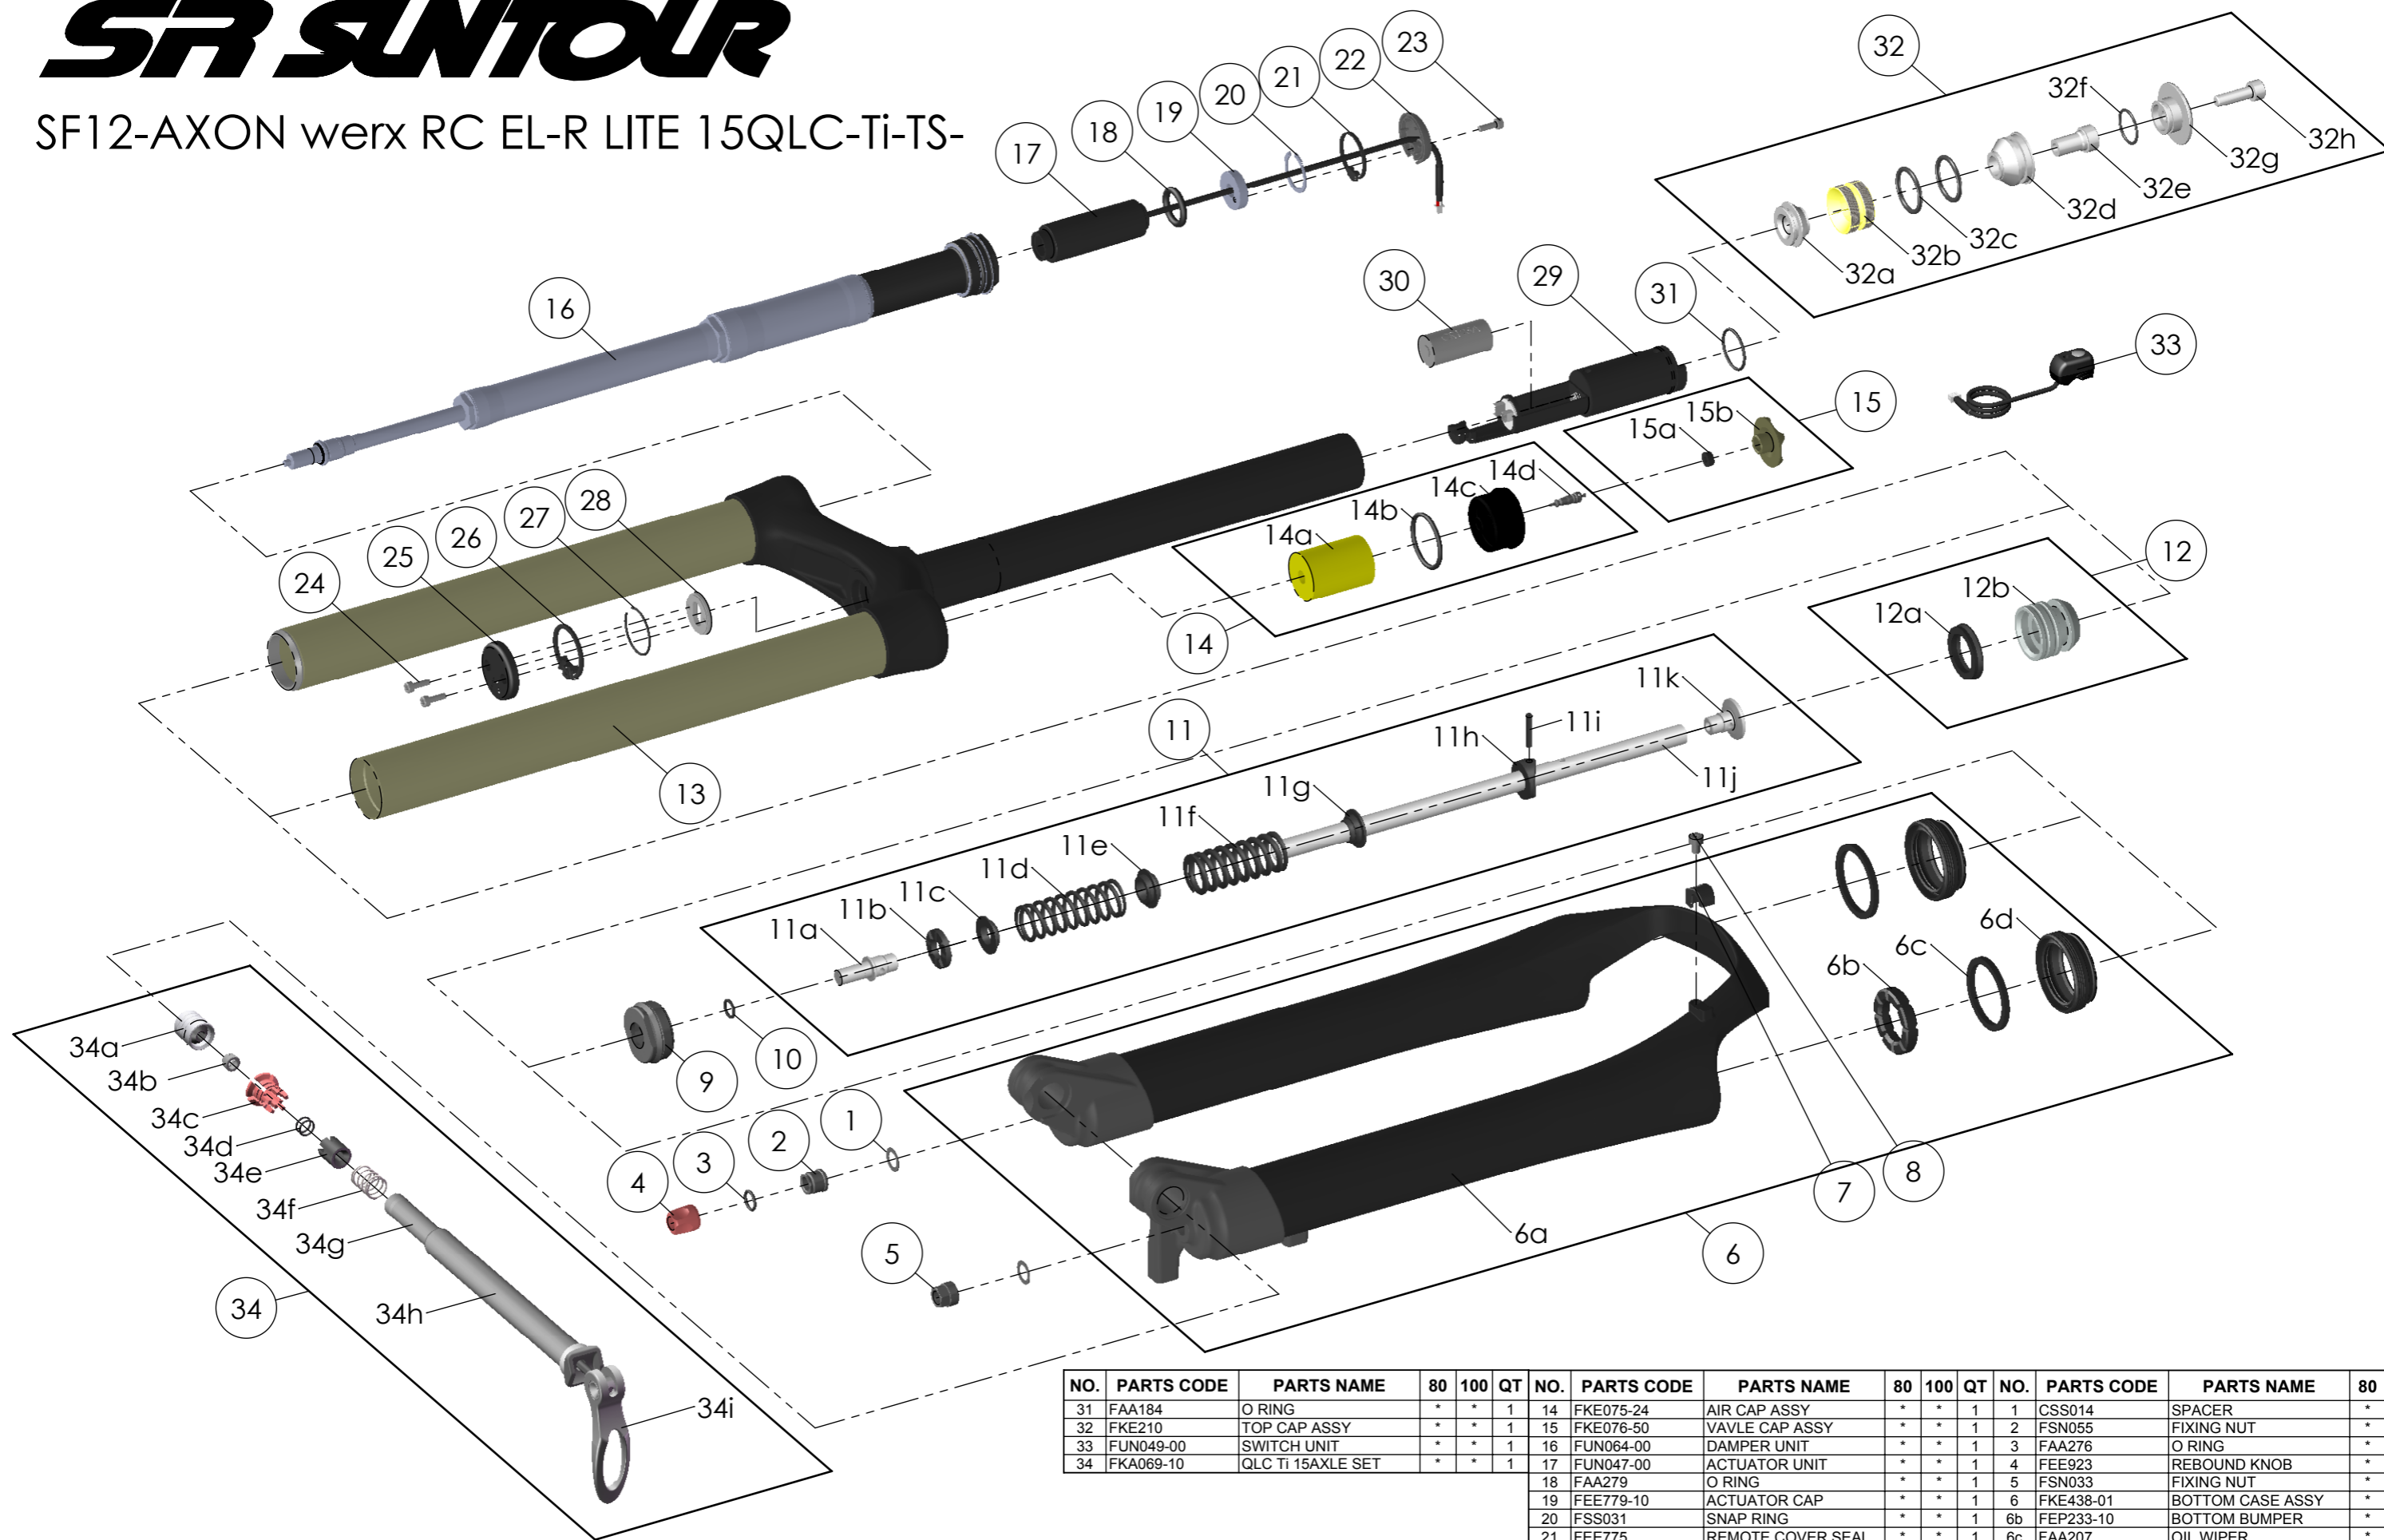

SF SUNTOUR

SF12-AXON werx RC EL-R LITE 15QLC-Ti-TS-

NO.	PARTS CODE	PARTS NAME	80	100	QT	NO.	PARTS CODE	PARTS NAME	80	100	QT	NO.	PARTS CODE	PARTS NAME	80	100	QT
31	FAA184	O RING	*	*	1	14	FKE075-24	AIR CAP ASSY	*	*	1	1	CSS014	SPACER	*	*	2
32	FKE210	TOP CAP ASSY	*	*	1	15	FKE076-50	VAVLE CAP ASSY	*	*	1	2	FSN055	FIXING NUT	*	*	1
33	FUN049-00	SWITCH UNIT	*	*	1	16	FUN064-00	DAMPER UNIT	*	*	1	3	FAA276	O RING	*	*	1
34	FKA069-10	QLC Ti 15AXLE SET	*	*	1	17	FUN047-00	ACTUATOR UNIT	*	*	1	4	FEE923	REBOUND KNOB	*	*	1
						18	FAA279	O RING	*	*	1	5	FSN033	FIXING NUT	*	*	1
						19	FEE779-10	ACTUATOR CAP	*	*	1	6	FKE438-01	BOTTOM CASE ASSY	*	*	1
						20	FSS031	SNAP RING	*	*	1	6b	FEP233-10	BOTTOM BUMPER	*	*	1
						21	FEE775	REMOTE COVER SEAL	*	*	1	6c	FAA207	OIL WIPER	*	*	2
						22	FEE774	REMOTE COVER	*	*	1	6d	FAA169-30	DUST SEAL	*	*	2
						23	FSB091-30	FIXING BOLT	*	*	1	7	FEE797	BRAKE HOSE GUIDE	*	*	1
						24	FSB091-30	FIXING BOLT	*	*	2	8	FSB153	GUIDE FIXING BOLT	*	*	1
						25	FEE776	LOWER COVER	*	*	1	9	FEE243-20	FORK NOSE	*	*	1
						26	FEE777	LOWER COVER SEAL	*	*	1	10	FAA175	O RING	*	*	1
						27	FSS001	SNAP WIRE	*	*	1	11	FKE115-10	SUPPORT TUBE ASSY	*	*	1
						28	FEE780	FIXING PLATE	*	*	1		FKE115-00		*	*	1
						29	FUN048-00	CONTROLLER UNIT	*	*	1	12	FKA022-20	PISTON UNIT	*	*	1
						30	FAA285	BATTERY	*	*	1	13	FKE437-01	UPPER ASSY	*	*	1