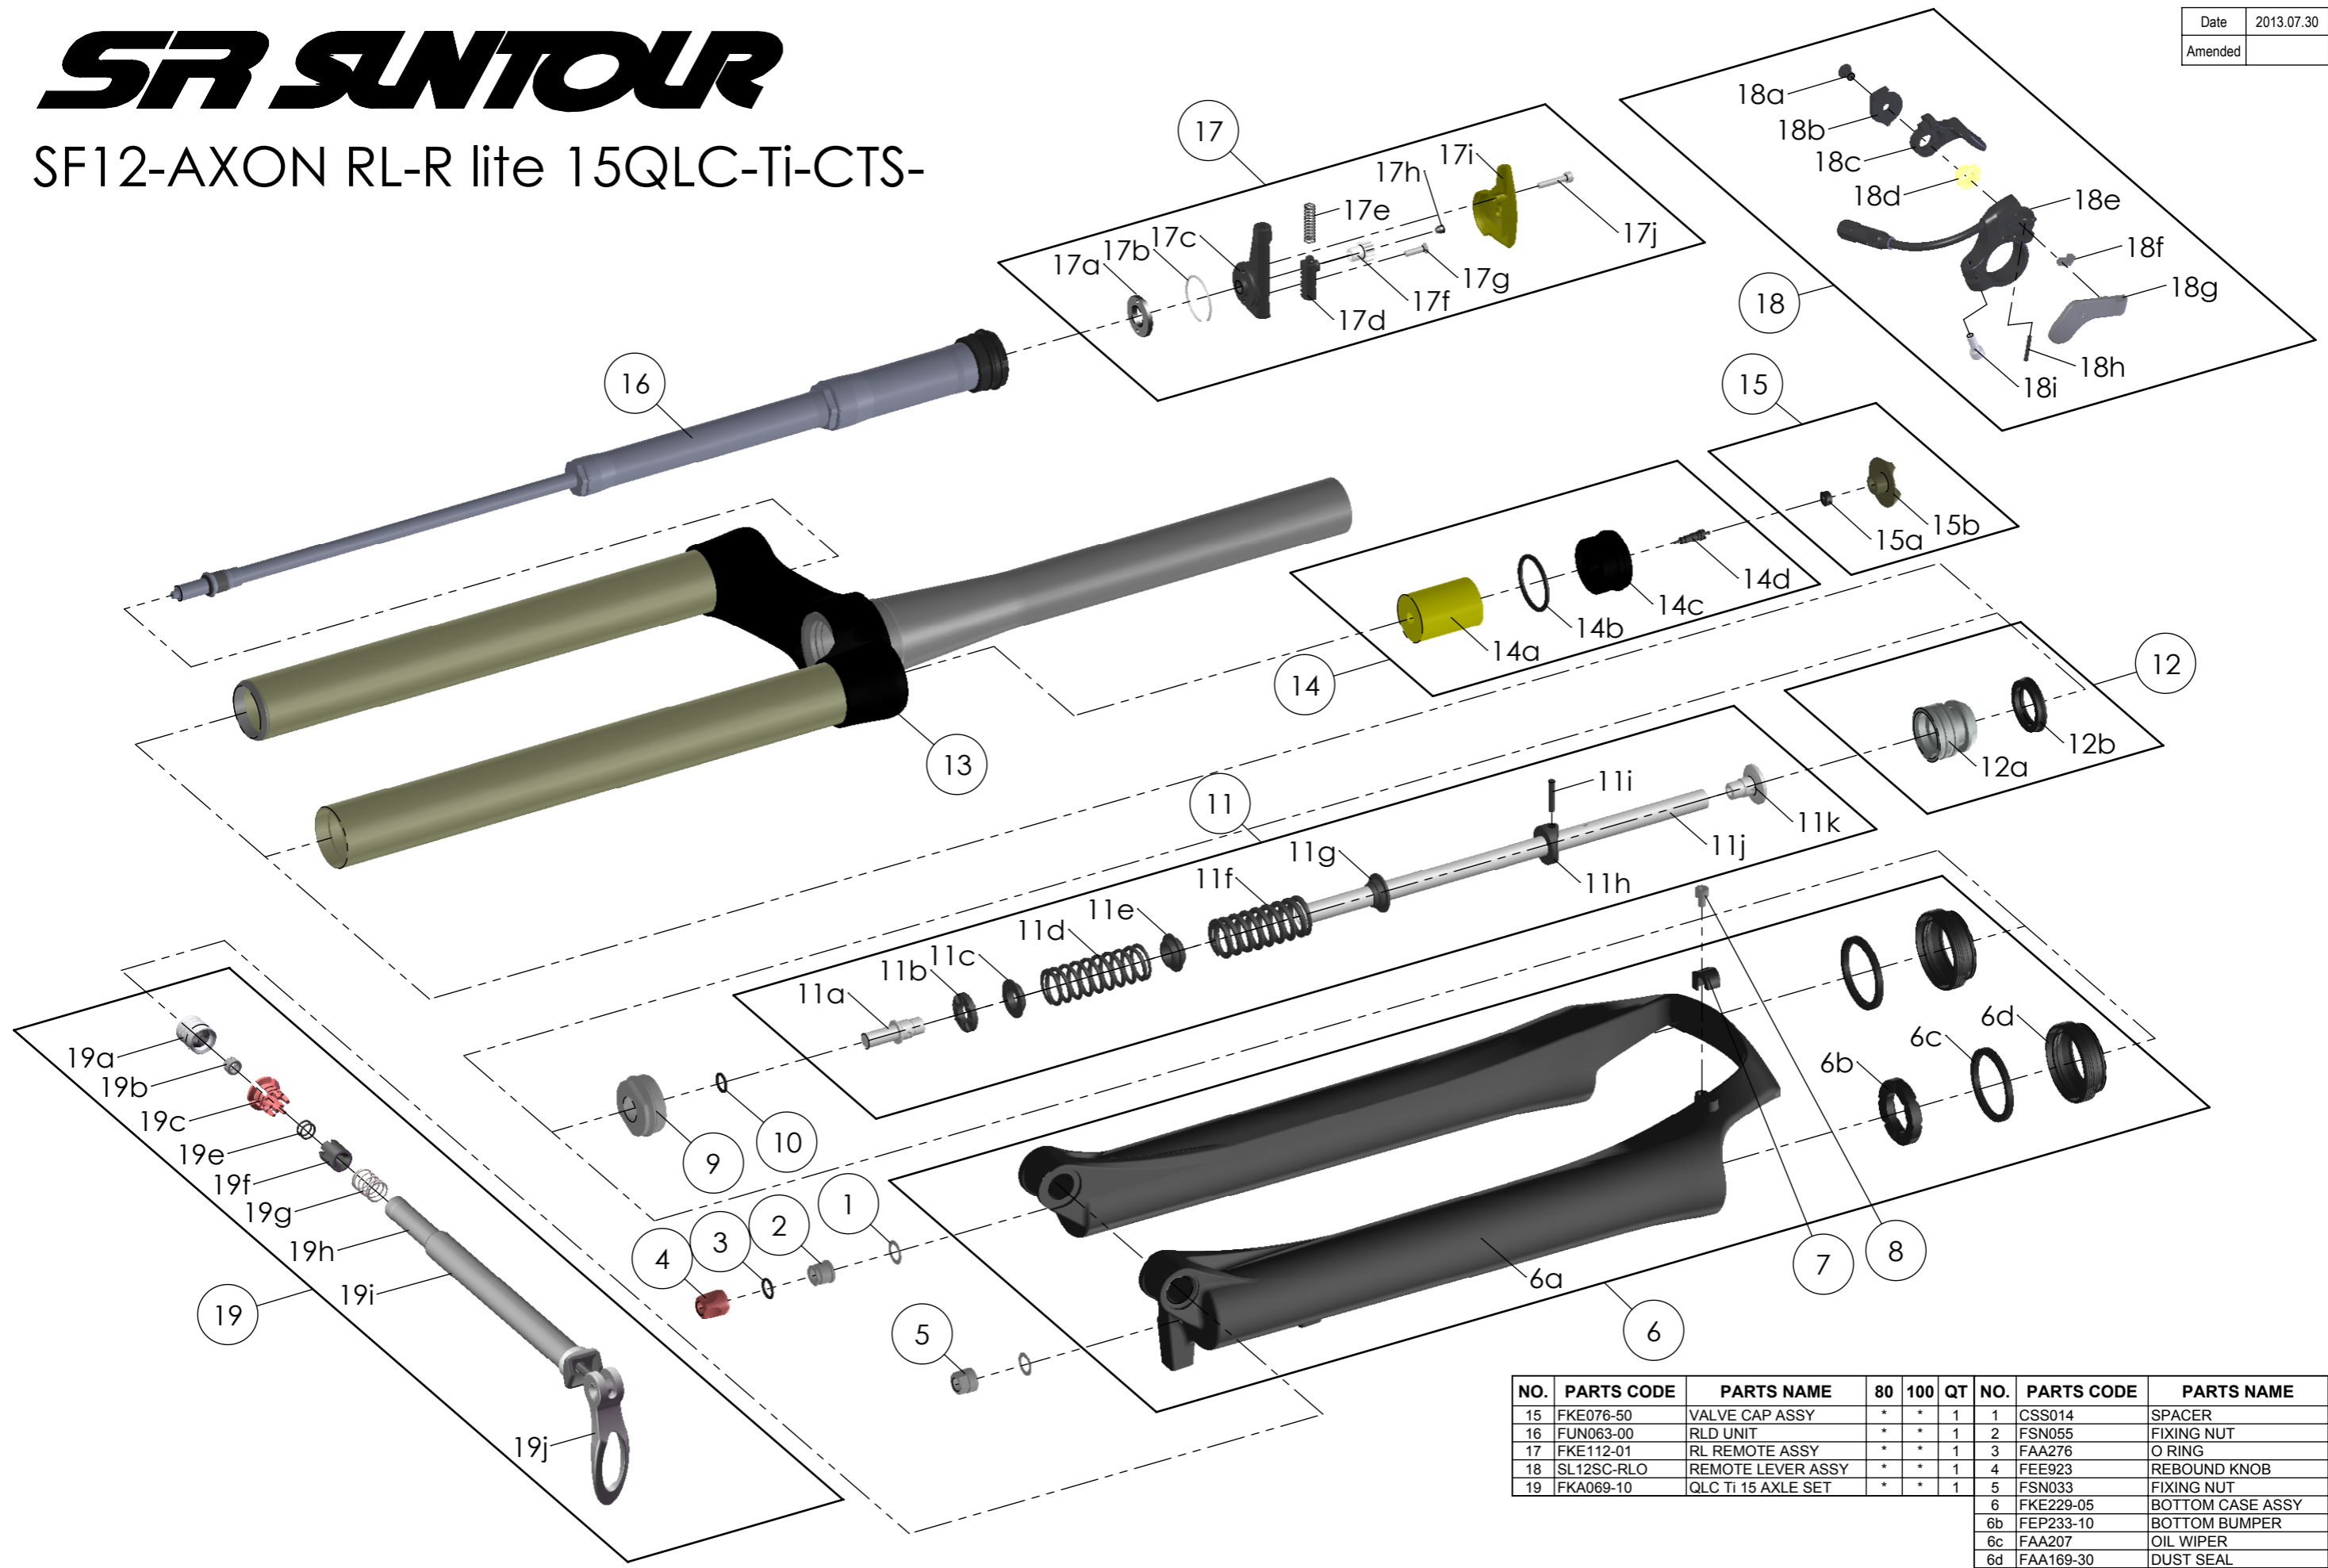

SF SUNTOUR

SF12-AXON RL-R lite 15QLC-Ti-CTS-

| | | | |
|---------|------------|---------|---|
| Date | 2013.07.30 | Version | 1 |
| Amended | | | |

| NO. | PARTS CODE | PARTS NAME | 80 | 100 | QT | NO. | PARTS CODE | PARTS NAME | 80 | 100 | QT |
|-----|------------|--------------------|----|-----|----|-----|------------|-------------------|----|-----|----|
| 15 | FKE076-50 | VALVE CAP ASSY | * | * | 1 | 1 | CSS014 | SPACER | * | * | 2 |
| 16 | FUN063-00 | RLD UNIT | * | * | 1 | 2 | FSN055 | FIXING NUT | * | * | 1 |
| 17 | FKE112-01 | RL REMOTE ASSY | * | * | 1 | 3 | FAA276 | O RING | * | * | 1 |
| 18 | SL12SC-RLO | REMOTE LEVER ASSY | * | * | 1 | 4 | FEE923 | REBOUND KNOB | * | * | 1 |
| 19 | FKA069-10 | QLC Ti 15 AXLE SET | * | * | 1 | 5 | FSN033 | FIXING NUT | * | * | 1 |
| | | | | | | 6 | FKE229-05 | BOTTOM CASE ASSY | * | * | 1 |
| | | | | | | 6b | FEP233-10 | BOTTOM BUMPER | * | * | 1 |
| | | | | | | 6c | FAA207 | OIL WIPER | * | * | 2 |
| | | | | | | 6d | FAA169-30 | DUST SEAL | * | * | 2 |
| | | | | | | 7 | FEE797 | BRAKE HOSE GUIDE | * | * | 1 |
| | | | | | | 8 | FSB153 | GUIDE FIXING BOLT | * | * | 1 |
| | | | | | | 9 | FEE243-20 | FORK NOSE | * | * | 1 |
| | | | | | | 10 | FAA175 | O RING | * | * | 1 |
| | | | | | | 11 | FKE115-10 | SUPPORT TUBE ASSY | * | * | 1 |
| | | | | | | | FKE115-00 | | * | * | 1 |
| | | | | | | 12 | FKA022-20 | PISTON UNIT | * | * | 1 |
| | | | | | | 13 | FKE405-03 | UPPER ASSY | * | * | 1 |
| | | | | | | 14 | FKE075-24 | AIR CAP ASSY | * | * | 1 |