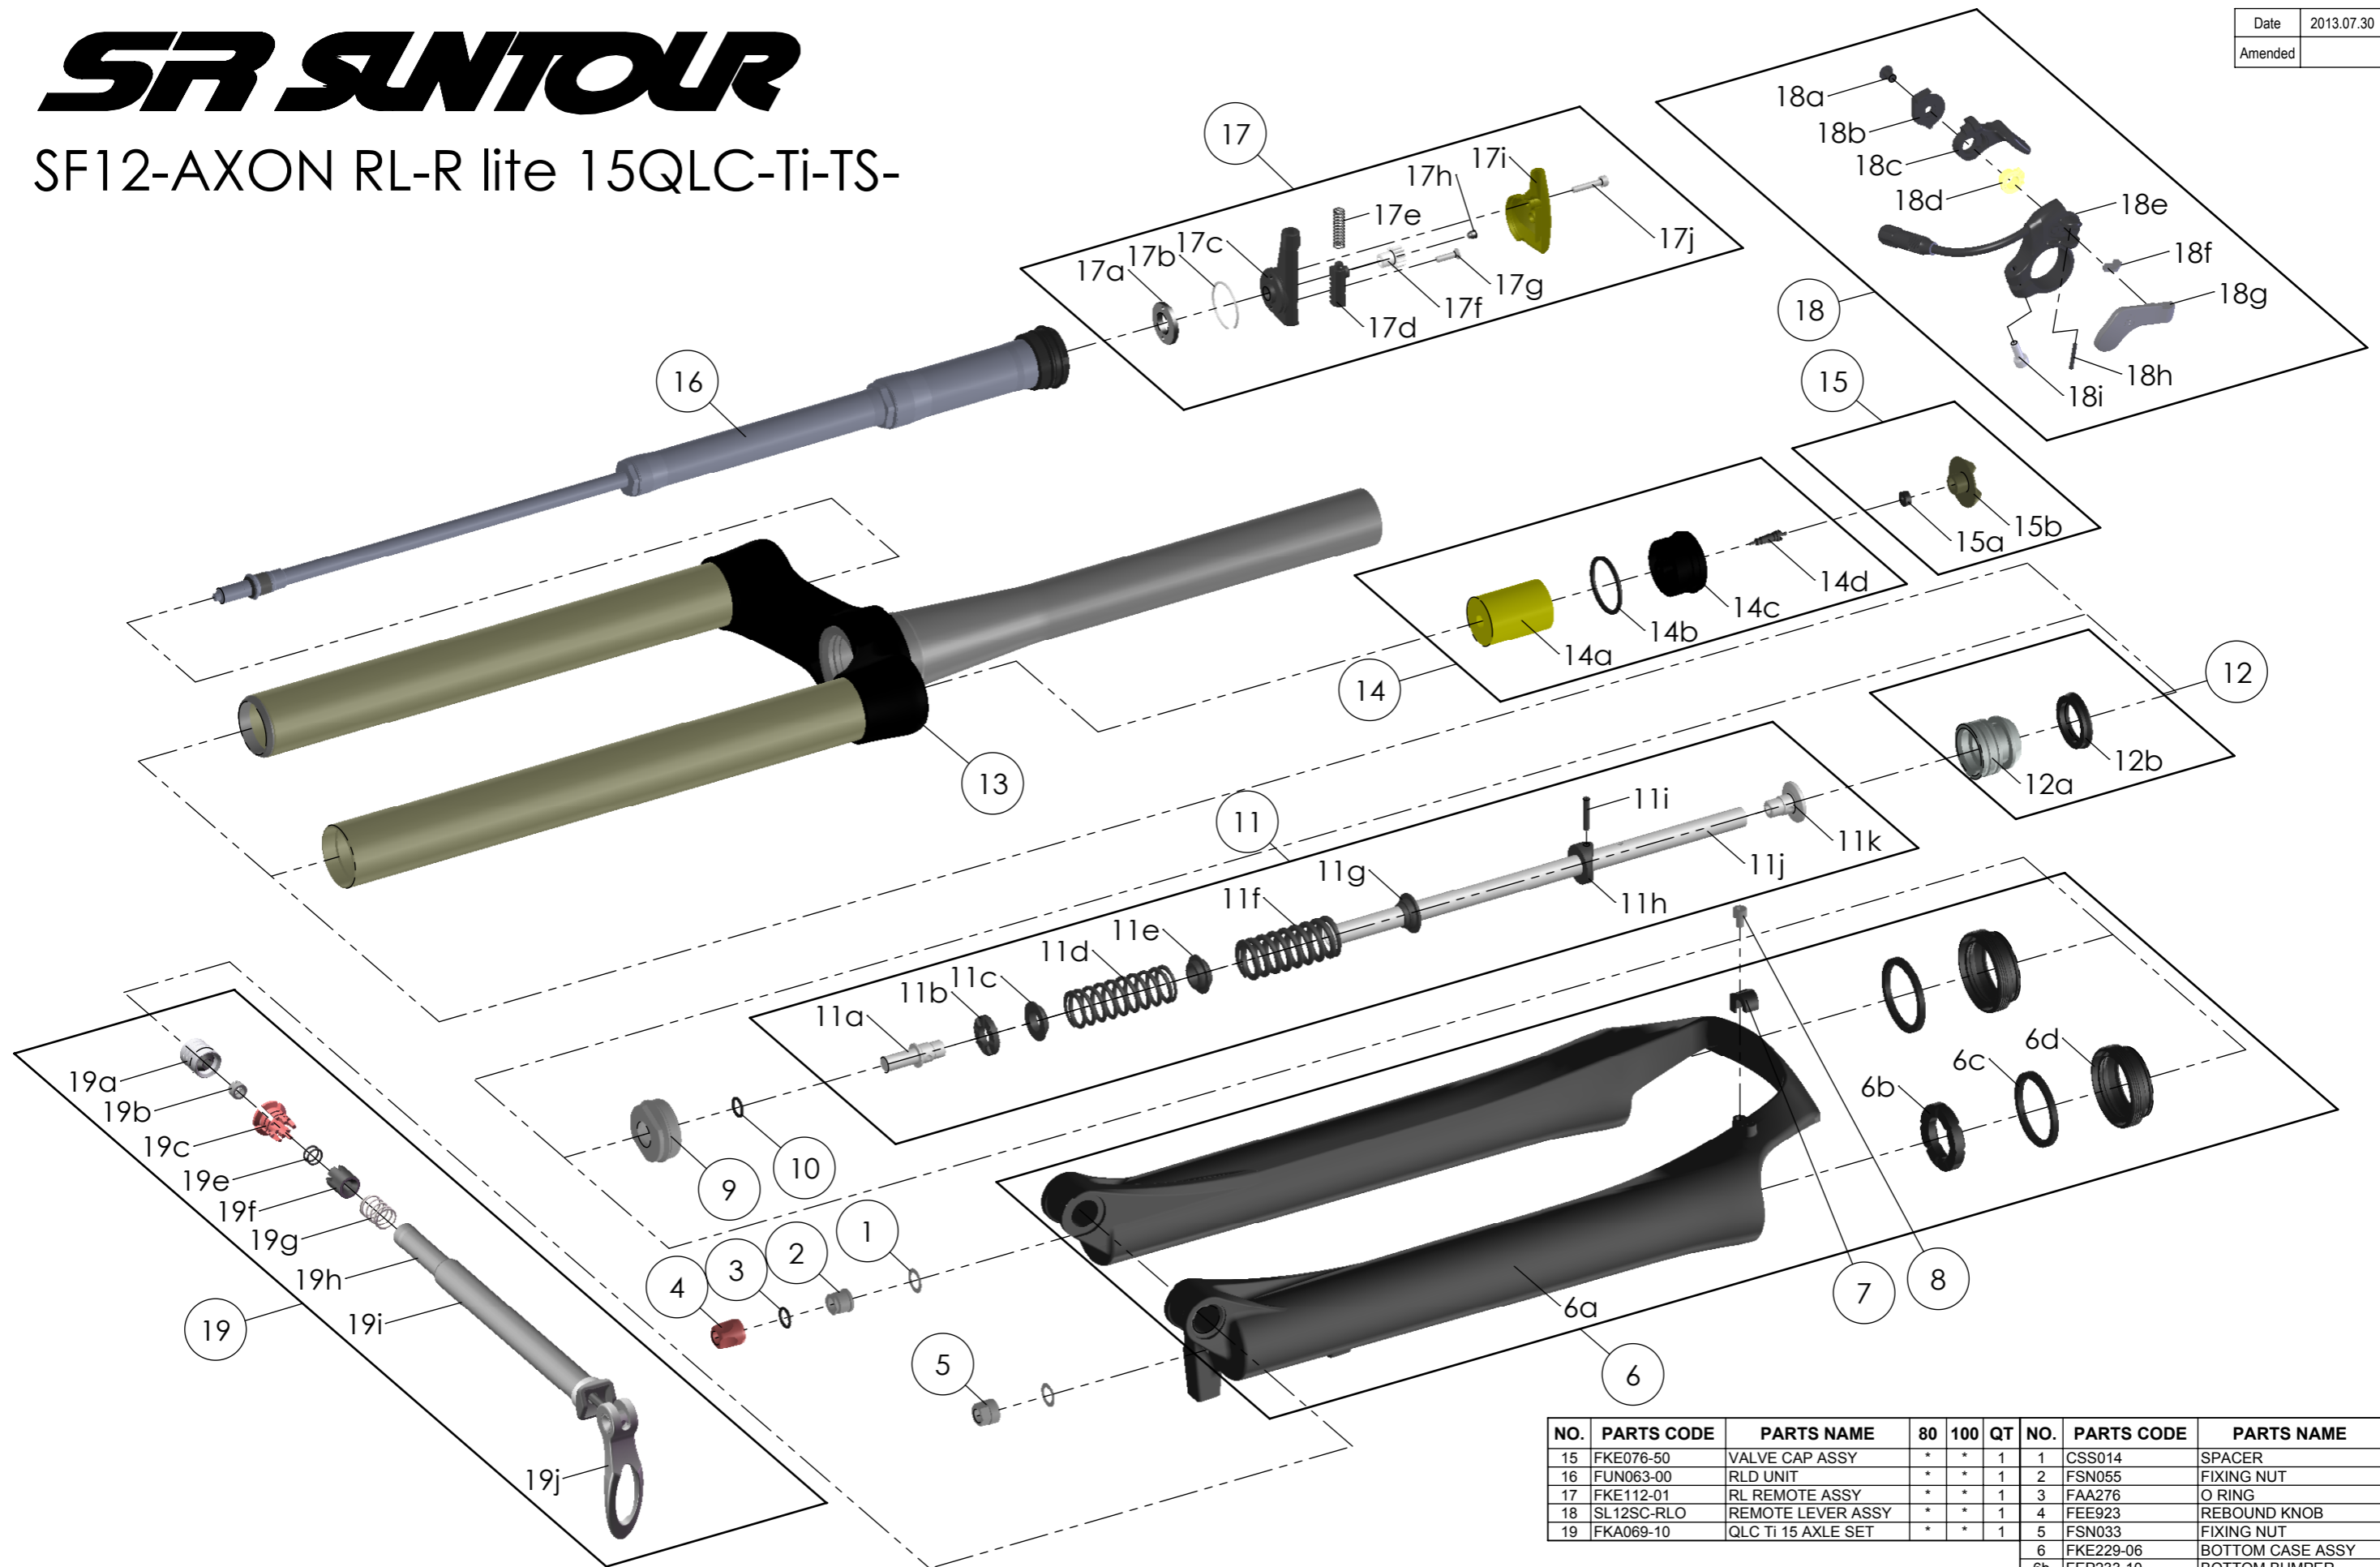

SR SUNTOUR

SF12-AXON RL-R lite 15QLC-Ti-TS-

Date	2013.07.30	Version	1
Amended			

NO.	PARTS CODE	PARTS NAME	80	100	QT	NO.	PARTS CODE	PARTS NAME	80	100	QT
15	FKE076-50	VALVE CAP ASSY	*	*	1	1	CSS014	SPACER	*	*	2
16	FUN063-00	RLD UNIT	*	*	1	2	FSN055	FIXING NUT	*	*	1
17	FKE112-01	RL REMOTE ASSY	*	*	1	3	FAA276	O RING	*	*	1
18	SL12SC-RLO	REMOTE LEVER ASSY	*	*	1	4	FEE923	REBOUND KNOB	*	*	1
19	FKA069-10	QLC Ti 15 AXLE SET	*	*	1	5	FSN033	FIXING NUT	*	*	1
						6	FKE229-06	BOTTOM CASE ASSY	*	*	1
						6b	FEP233-10	BOTTOM BUMPER	*	*	1
						6c	FAA207	OIL WIPER	*	*	2
						6d	FAA169	DUST SEAL	*	*	2
						7	FEE797	BRAKE HOSE GUIDE	*	*	1
						8	FSB153	GUIDE FIXING BOLT	*	*	1
						9	FEE243-20	FORK NOSE	*	*	1
						10	FAA175	O RING	*	*	1
						11	FKE115-10	SUPPORT TUBE ASSY	*	*	1
							FKE115-00		*	*	1
						12	FKA022-20	PISTON UNIT	*	*	1
						13	FKE437-02	UPPER ASSY	*	*	1
						14	FKE075-24	AIR CAP ASSY	*	*	1