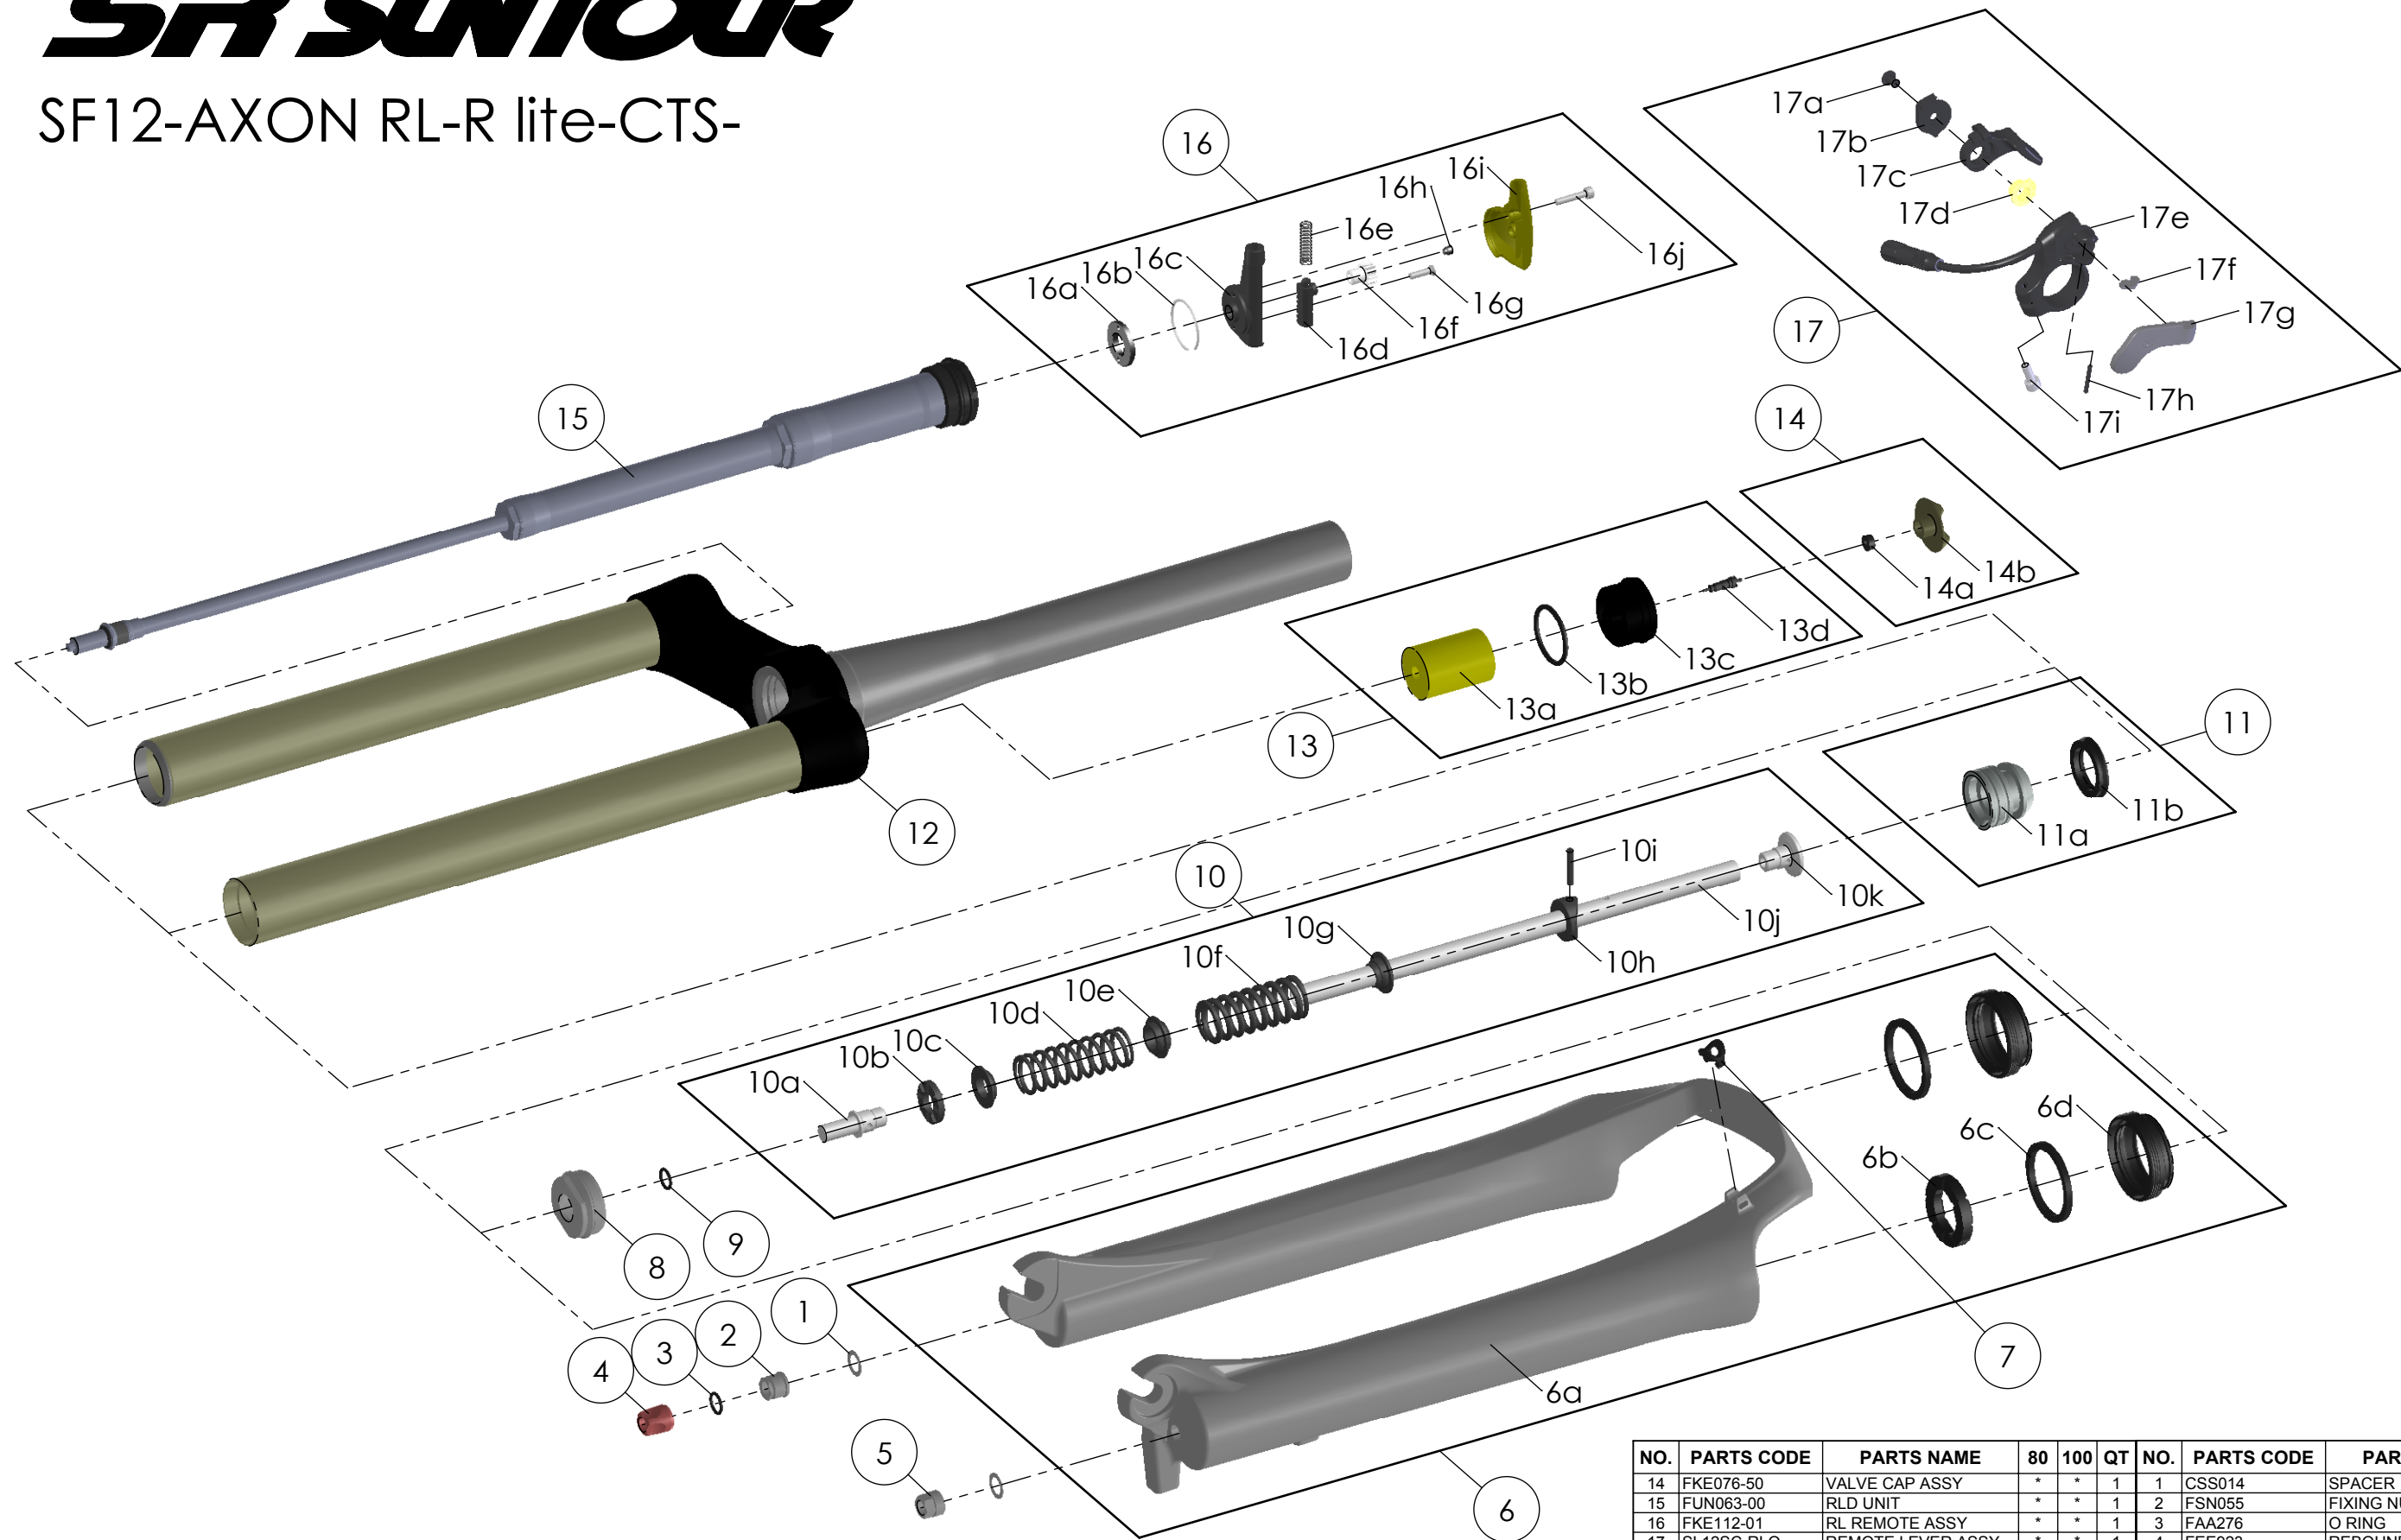

SF SUNTOUR

SF12-AXON RL-R lite-CTS-

NO.	PARTS CODE	PARTS NAME	80	100	QT	NO.	PARTS CODE	PARTS NAME	80	100	QT
14	FKE076-50	VALVE CAP ASSY	*	*	1	1	CSS014	SPACER	*	*	2
15	FUN063-00	RLD UNIT	*	*	1	2	FSN055	FIXING NUT	*	*	1
16	FKE112-01	RL REMOTE ASSY	*	*	1	3	FAA276	O RING	*	*	1
17	SL12SC-RLO	REMOTE LEVER ASSY	*	*	1	4	FEE923	REBOUND KNOB	*	*	1
						5	FSN033	FIXING NUT	*	*	1
						6	FKE432-58	BOTTOM CASE ASSY	*	*	1
						6b	FEP233-10	BOTTOM BUMPER	*	*	1
						6c	FAA207	OIL WIPER	*	*	2
						6d	FAA169-30	DUST SEAL	*	*	2
						7	FEG034	CABLE CLIP	*	*	1
						8	FEE243-20	FORK NOSE	*	*	1
						9	FAA175	O RING	*	*	1
						10	FKE115-10	SUPPORT TUBE ASSY	*	*	1
							FKE115-00		*	*	1
						11	FKA022-20	PISTON UNIT	*	*	1
						12	FKE405-03	UPPER ASSY	*	*	1
						13	FKE075-24	AIR CAP ASSY	*	*	1