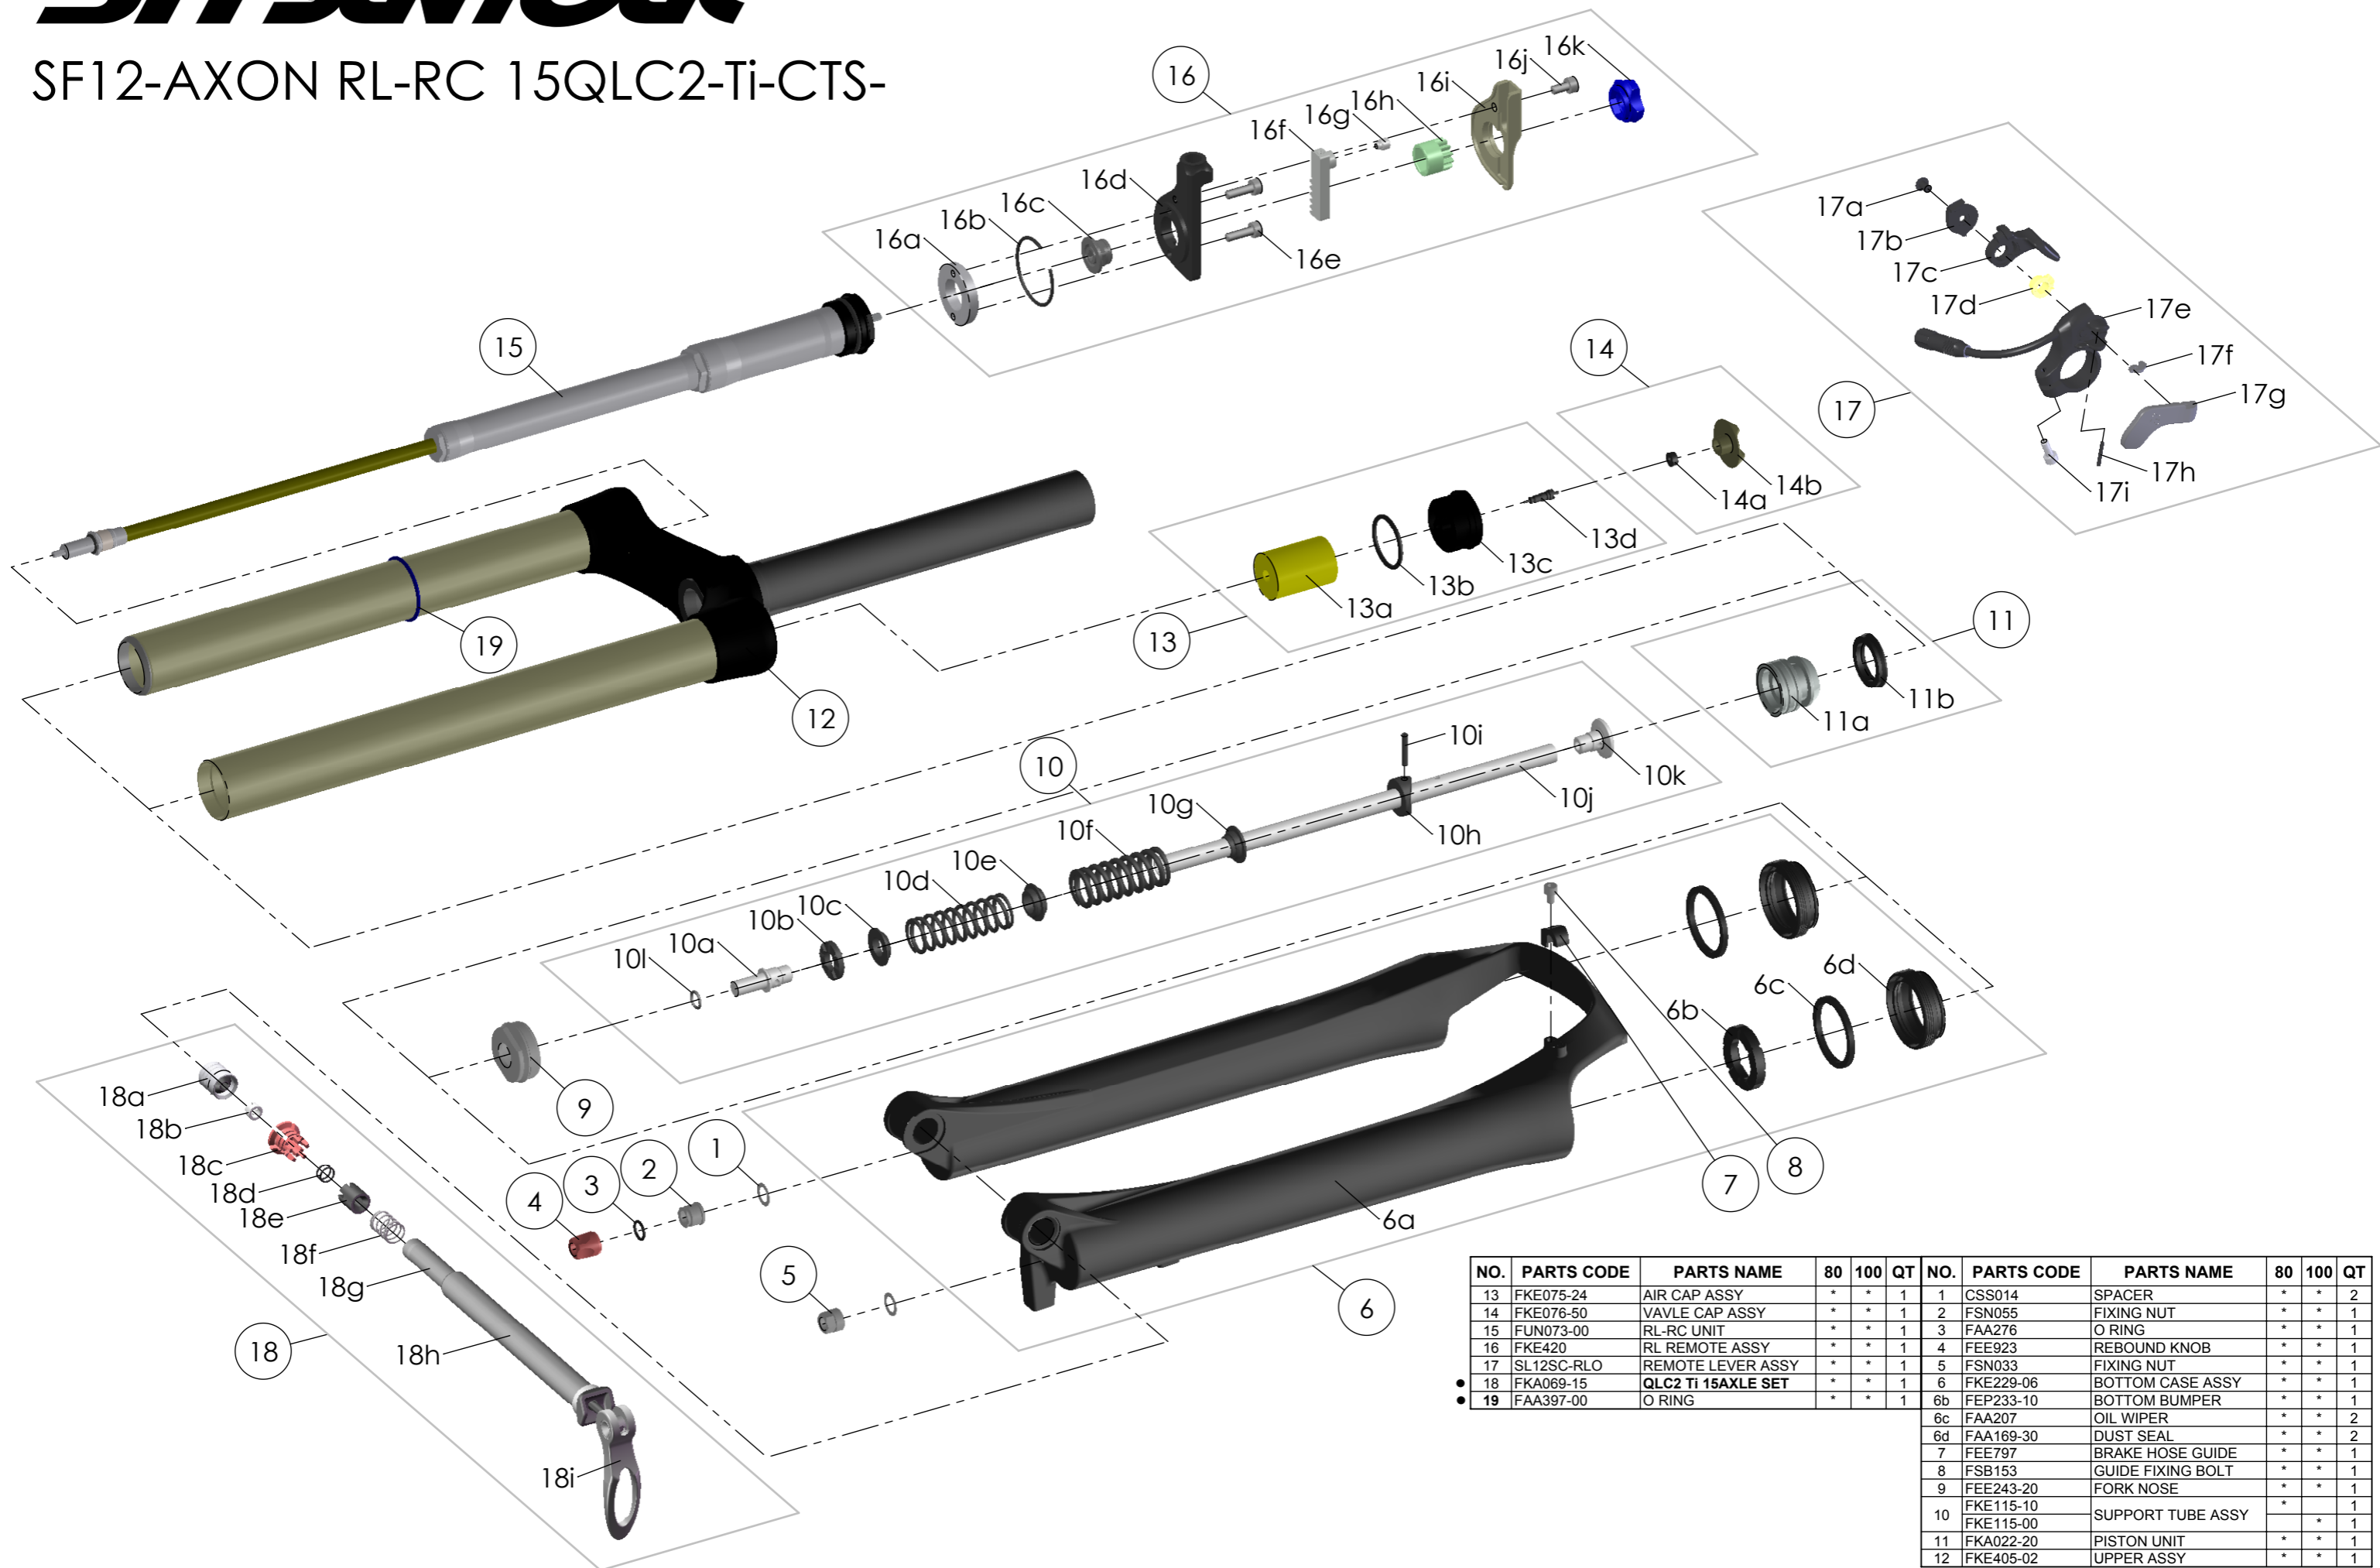

SR SUNTOUR

SF12-AXON RL-RC 15QLC2-Ti-CTS-

NO.	PARTS CODE	PARTS NAME	80	100	QT	NO.	PARTS CODE	PARTS NAME	80	100	QT
13	FKE075-24	AIR CAP ASSY	*	*	1	1	CSS014	SPACER	*	*	2
14	FKE076-50	VAVLE CAP ASSY	*	*	1	2	FSN055	FIXING NUT	*	*	1
15	FUN073-00	RL-RC UNIT	*	*	1	3	FAA276	O RING	*	*	1
16	FKE420	RL REMOTE ASSY	*	*	1	4	FEE923	REBOUND KNOB	*	*	1
17	SL12SC-RLO	REMOTE LEVER ASSY	*	*	1	5	FSN033	FIXING NUT	*	*	1
18	FKA069-15	QLC2 Ti 15AXLE SET	*	*	1	6	FKE229-06	BOTTOM CASE ASSY	*	*	1
19	FAA397-00	O RING	*	*	1	6b	FEP233-10	BOTTOM BUMPER	*	*	1
						6c	FAA207	OIL WIPER	*	*	2
						6d	FAA169-30	DUST SEAL	*	*	2
						7	FEE797	BRAKE HOSE GUIDE	*	*	1
						8	FSB153	GUIDE FIXING BOLT	*	*	1
						9	FEE243-20	FORK NOSE	*	*	1
						10	FKE115-10	SUPPORT TUBE ASSY	*	*	1
						11	FKE115-00	SUPPORT TUBE ASSY	*	*	1
						11	FKA022-20	PISTON UNIT	*	*	1
						12	FKE405-02	UPPER ASSY	*	*	1