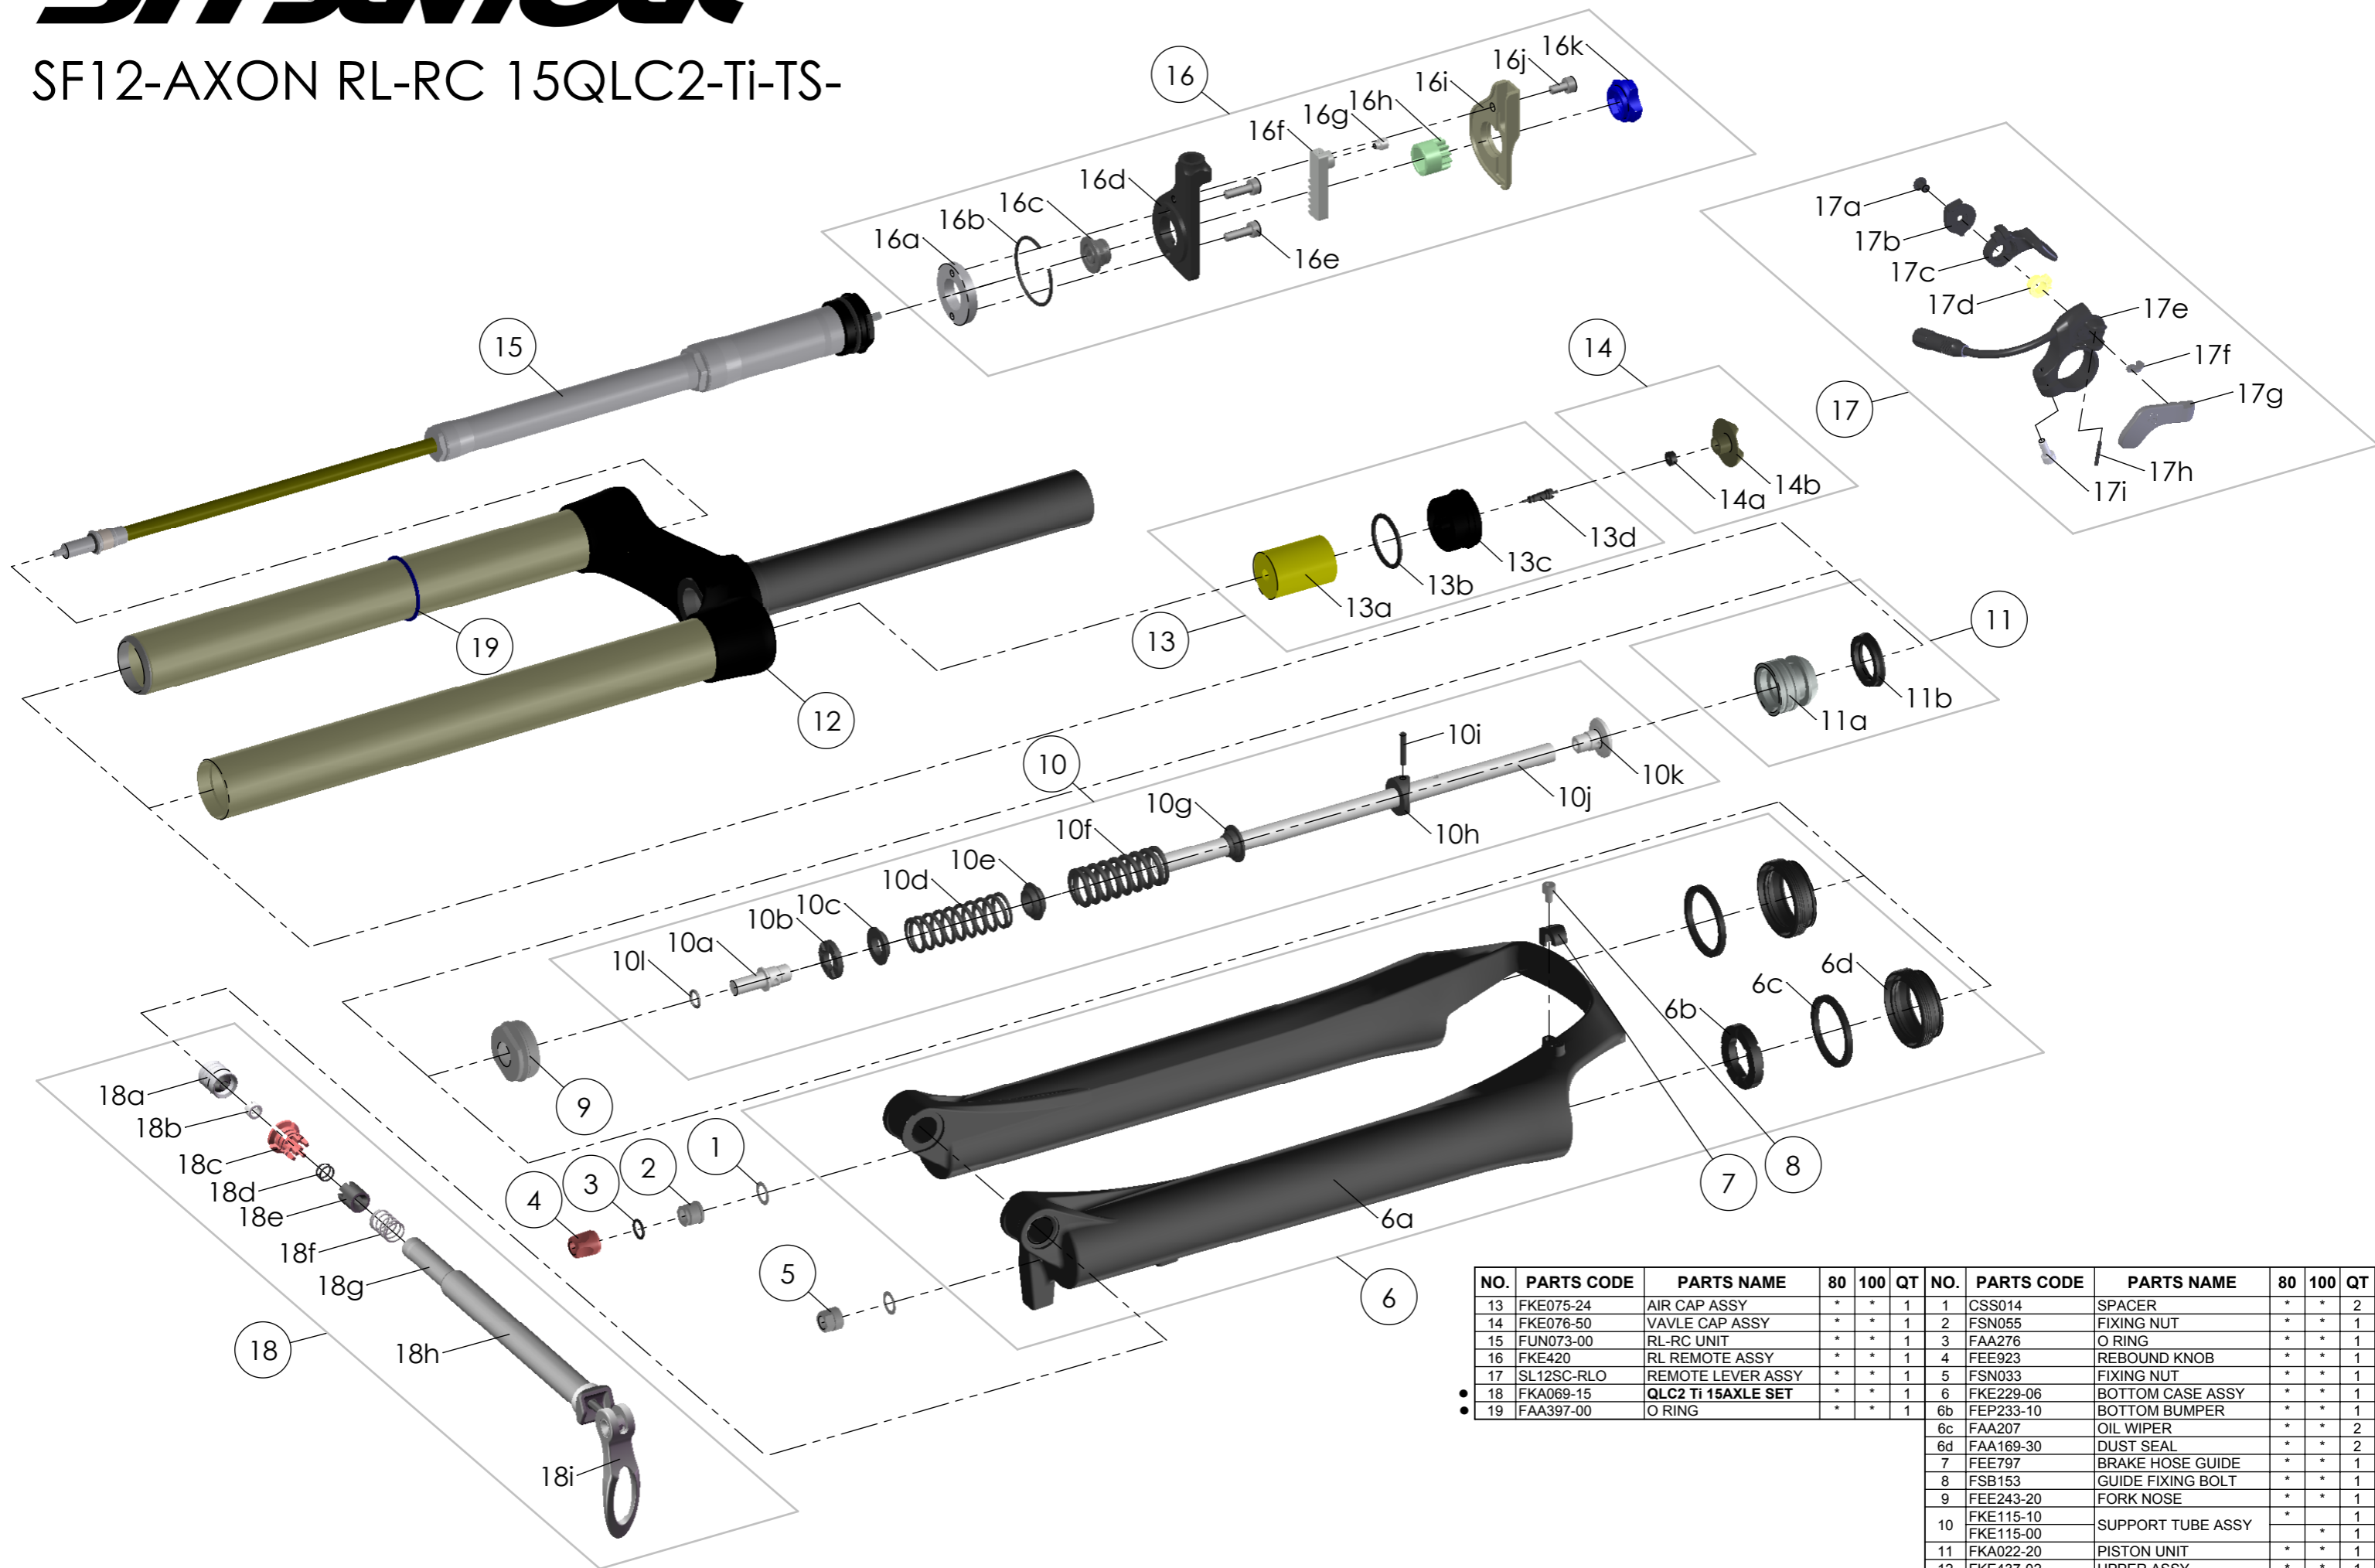

SR SUNTOUR

SF12-AXON RL-RC 15QLC2-Ti-TS-

Date	2013.07.30	Version	2
Amended	2013.12.24		

NO.	PARTS CODE	PARTS NAME	80	100	QT	NO.	PARTS CODE	PARTS NAME	80	100	QT
13	FKE075-24	AIR CAP ASSY	*	*	1	1	CSS014	SPACER	*	*	2
14	FKE076-50	VAVLE CAP ASSY	*	*	1	2	FSN055	FIXING NUT	*	*	1
15	FUN073-00	RL-RC UNIT	*	*	1	3	FAA276	O RING	*	*	1
16	FKE420	RL REMOTE ASSY	*	*	1	4	FEE923	REBOUND KNOB	*	*	1
17	SL12SC-RLO	REMOTE LEVER ASSY	*	*	1	5	FSN033	FIXING NUT	*	*	1
18	FKA069-15	QLC2 TI 15AXLE SET	*	*	1	6	FKE229-06	BOTTOM CASE ASSY	*	*	1
19	FAA397-00	O RING	*	*	1	6b	FEP233-10	BOTTOM BUMPER	*	*	1
						6c	FAA207	OIL WIPER	*	*	2
						6d	FAA169-30	DUST SEAL	*	*	2
						7	FEE797	BRAKE HOSE GUIDE	*	*	1
						8	FSB153	GUIDE FIXING BOLT	*	*	1
						9	FEE243-20	FORK NOSE	*	*	1
						10	FKE115-10	SUPPORT TUBE ASSY	*	*	1
						10	FKE115-00			*	*
						11	FKA022-20	PISTON UNIT	*	*	1
						12	FKE437-02	UPPER ASSY	*	*	1