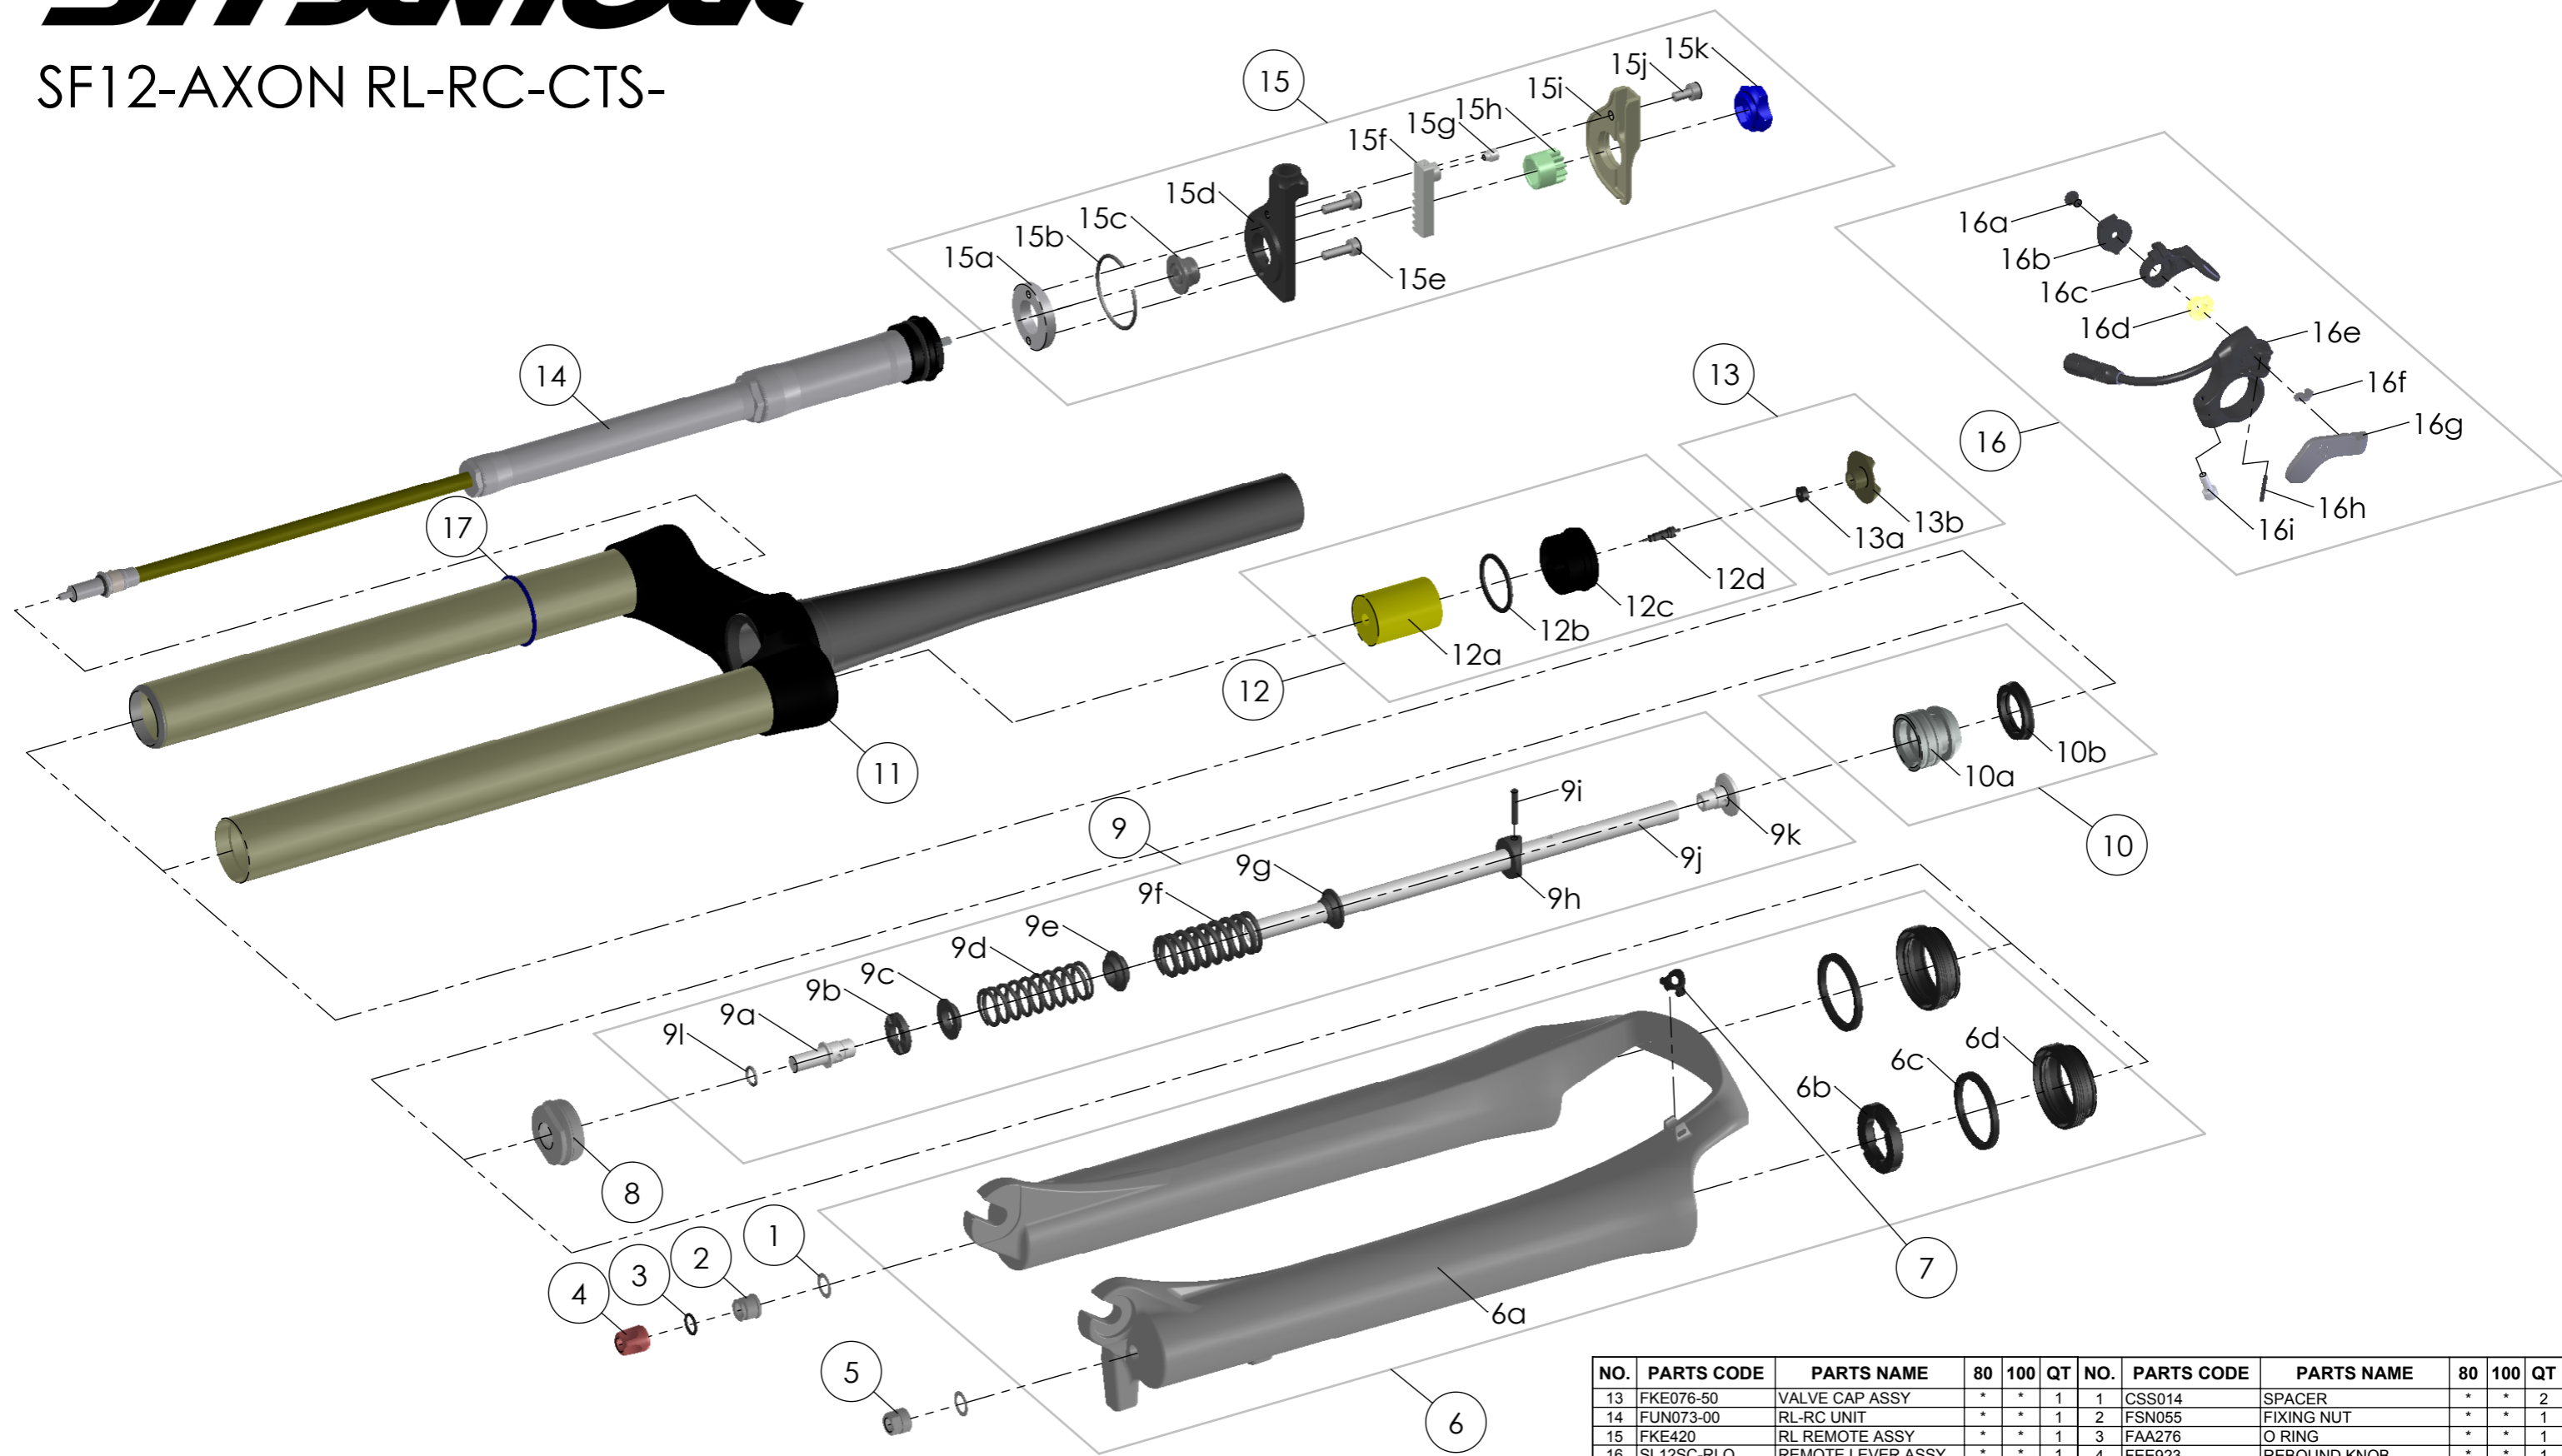

# SR SUNTOUR

## SF12-AXON RL-RC-CTS-

Date	2013.07.30	Version	2
Amended	2013.12.25		

NO.	PARTS CODE	PARTS NAME	80	100	QT	NO.	PARTS CODE	PARTS NAME	80	100	QT
13	FKE076-50	VALVE CAP ASSY	*	*	1	1	CSS014	SPACER	*	*	2
14	FUN073-00	RL-RC UNIT	*	*	1	2	FSN055	FIXING NUT	*	*	1
15	FKE420	RL REMOTE ASSY	*	*	1	3	FAA276	O RING	*	*	1
16	SL12SC-RLO	REMOTE LEVER ASSY	*	*	1	4	FEE923	REBOUND KNOB	*	*	1
17	FAA397-00	O RING	*	*	1	5	FSN033	FIXING NUT	*	*	1
						6	FKE432-58	BOTTOM CASE ASSY	*	*	1
						6b	FEP233-10	BOTTOM BUMPER	*	*	1
						6c	FAA207	OIL WIPER	*	*	2
						6d	FAA169-30	DUST SEAL	*	*	2
						7	FEG034	CABLE CLIP	*	*	1
						8	FEE243-20	FORK NOSE	*	*	1
						9	FKE115-10	SUPPORT TUBE ASSY	*	*	1
							FKE115-00		*	*	1
						10	FKA022-20	PISTON UNIT	*	*	
						11	FKE405-02	UPPER ASSY	*	*	1
						12	FKE075-24	AIR CAP ASSY	*	*	