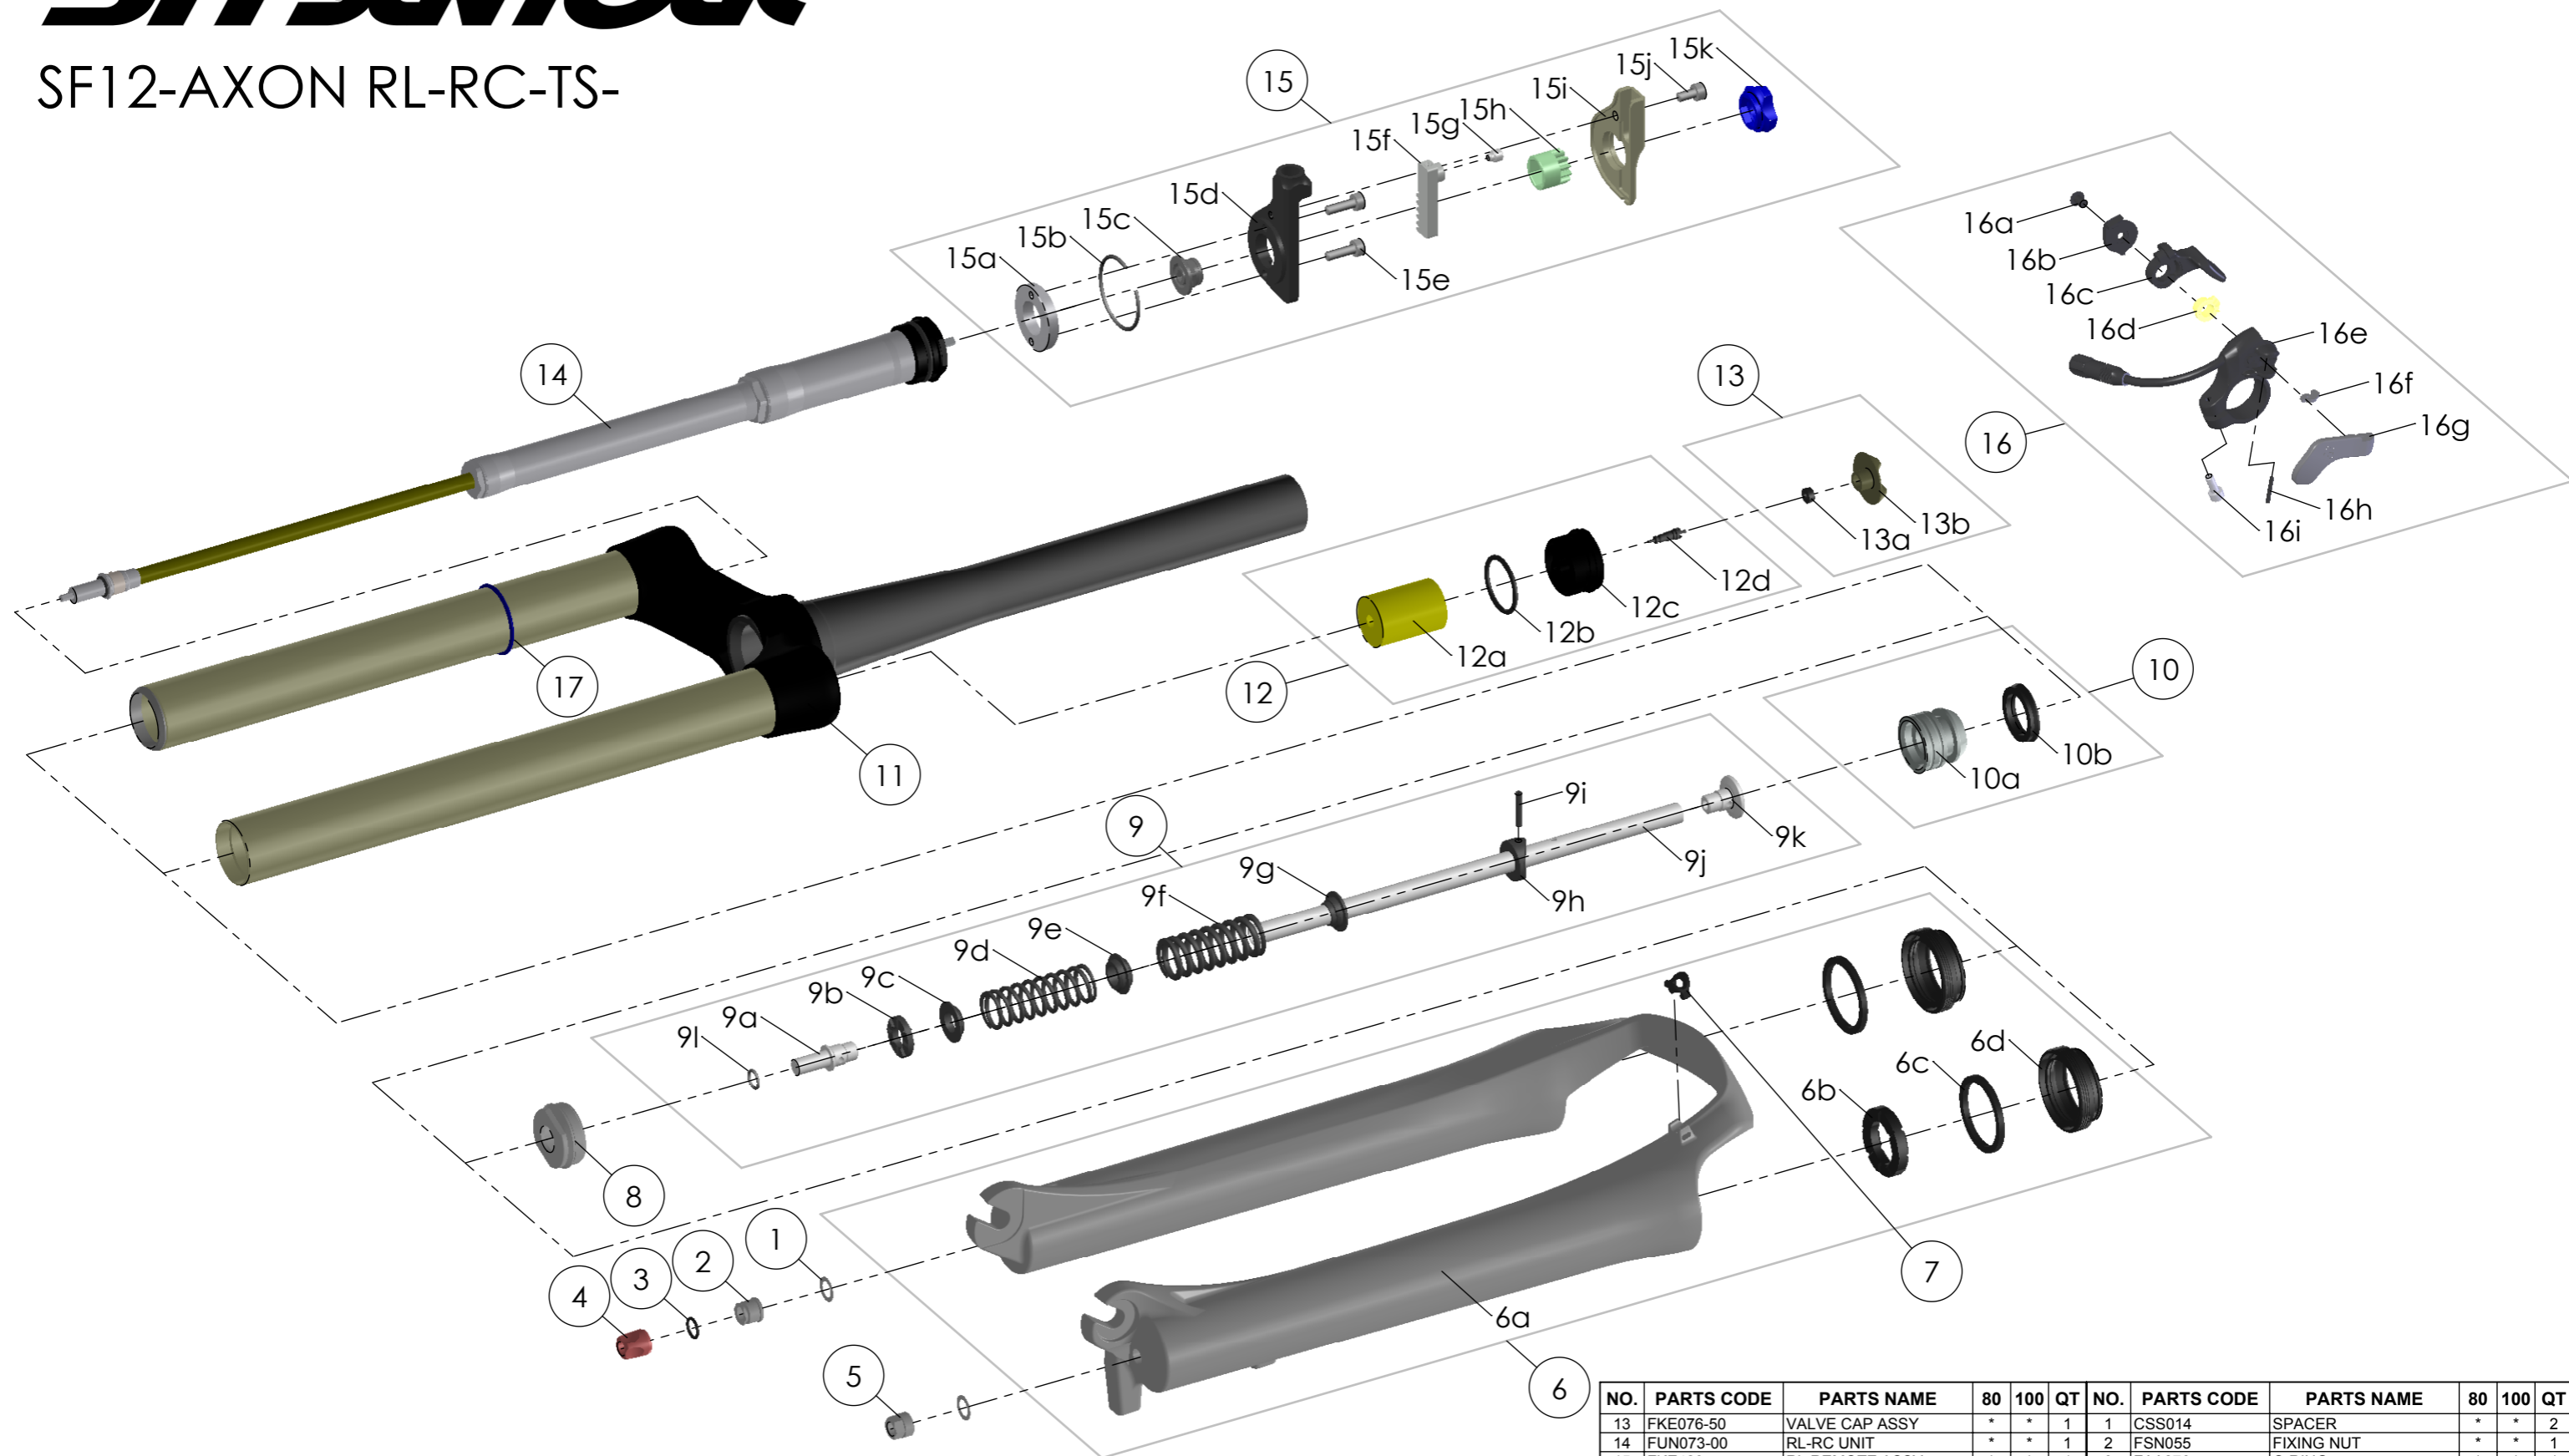

SR SUNTOUR

SF12-AXON RL-RC-TS-

Date	2013.07.30	Version	2
Amended	2013.12.24		

NO.	PARTS CODE	PARTS NAME	80	100	QT	NO.	PARTS CODE	PARTS NAME	80	100	QT
13	FKE076-50	VALVE CAP ASSY	*	*	1	1	CSS014	SPACER	*	*	2
14	FUN073-00	RL-RC UNIT	*	*	1	2	FSN055	FIXING NUT	*	*	1
15	FKE420	RL REMOTE ASSY	*	*	1	3	FAA276	O RING	*	*	1
16	SL12SC-RLO	REMOTE LEVER ASSY	*	*	1	4	FEE923	REBOUND KNOB	*	*	1
17	FAA397-00	O RING	*	*	1	5	FSN033	FIXING NUT	*	*	1
6	FKE432-58	BOTTOM CASE ASSY	*	*	1	6	FKE115-00	SUPPORT TUBE ASSY	*	*	1
6b	FEP233-10	BOTTOM BUMPER	*	*	1	6c	FAA207	OIL WIPER	*	*	2
6c	FAA207	OIL WIPER	*	*	2	6d	FAA169-30	DUST SEAL	*	*	2
6d	FAA169-30	DUST SEAL	*	*	2	7	FEG034	CABLE CLIP	*	*	1
7	FEG034	CABLE CLIP	*	*	1	8	FEE243-20	FORK NOSE	*	*	1
8	FEE243-20	FORK NOSE	*	*	1	9	FKE115-10	SUPPORT TUBE ASSY	*	*	1
9	FKE115-10	SUPPORT TUBE ASSY	*	*	1	10	FKA022-20	PISTON UNIT	*	*	1
10	FKA022-20	PISTON UNIT	*	*	1	11	FKE437-02	UPPER ASSY	*	*	1
11	FKE437-02	UPPER ASSY	*	*	1	12	FKE075-24	AIR CAP ASSY	*	*	1
12	FKE075-24	AIR CAP ASSY	*	*	1						