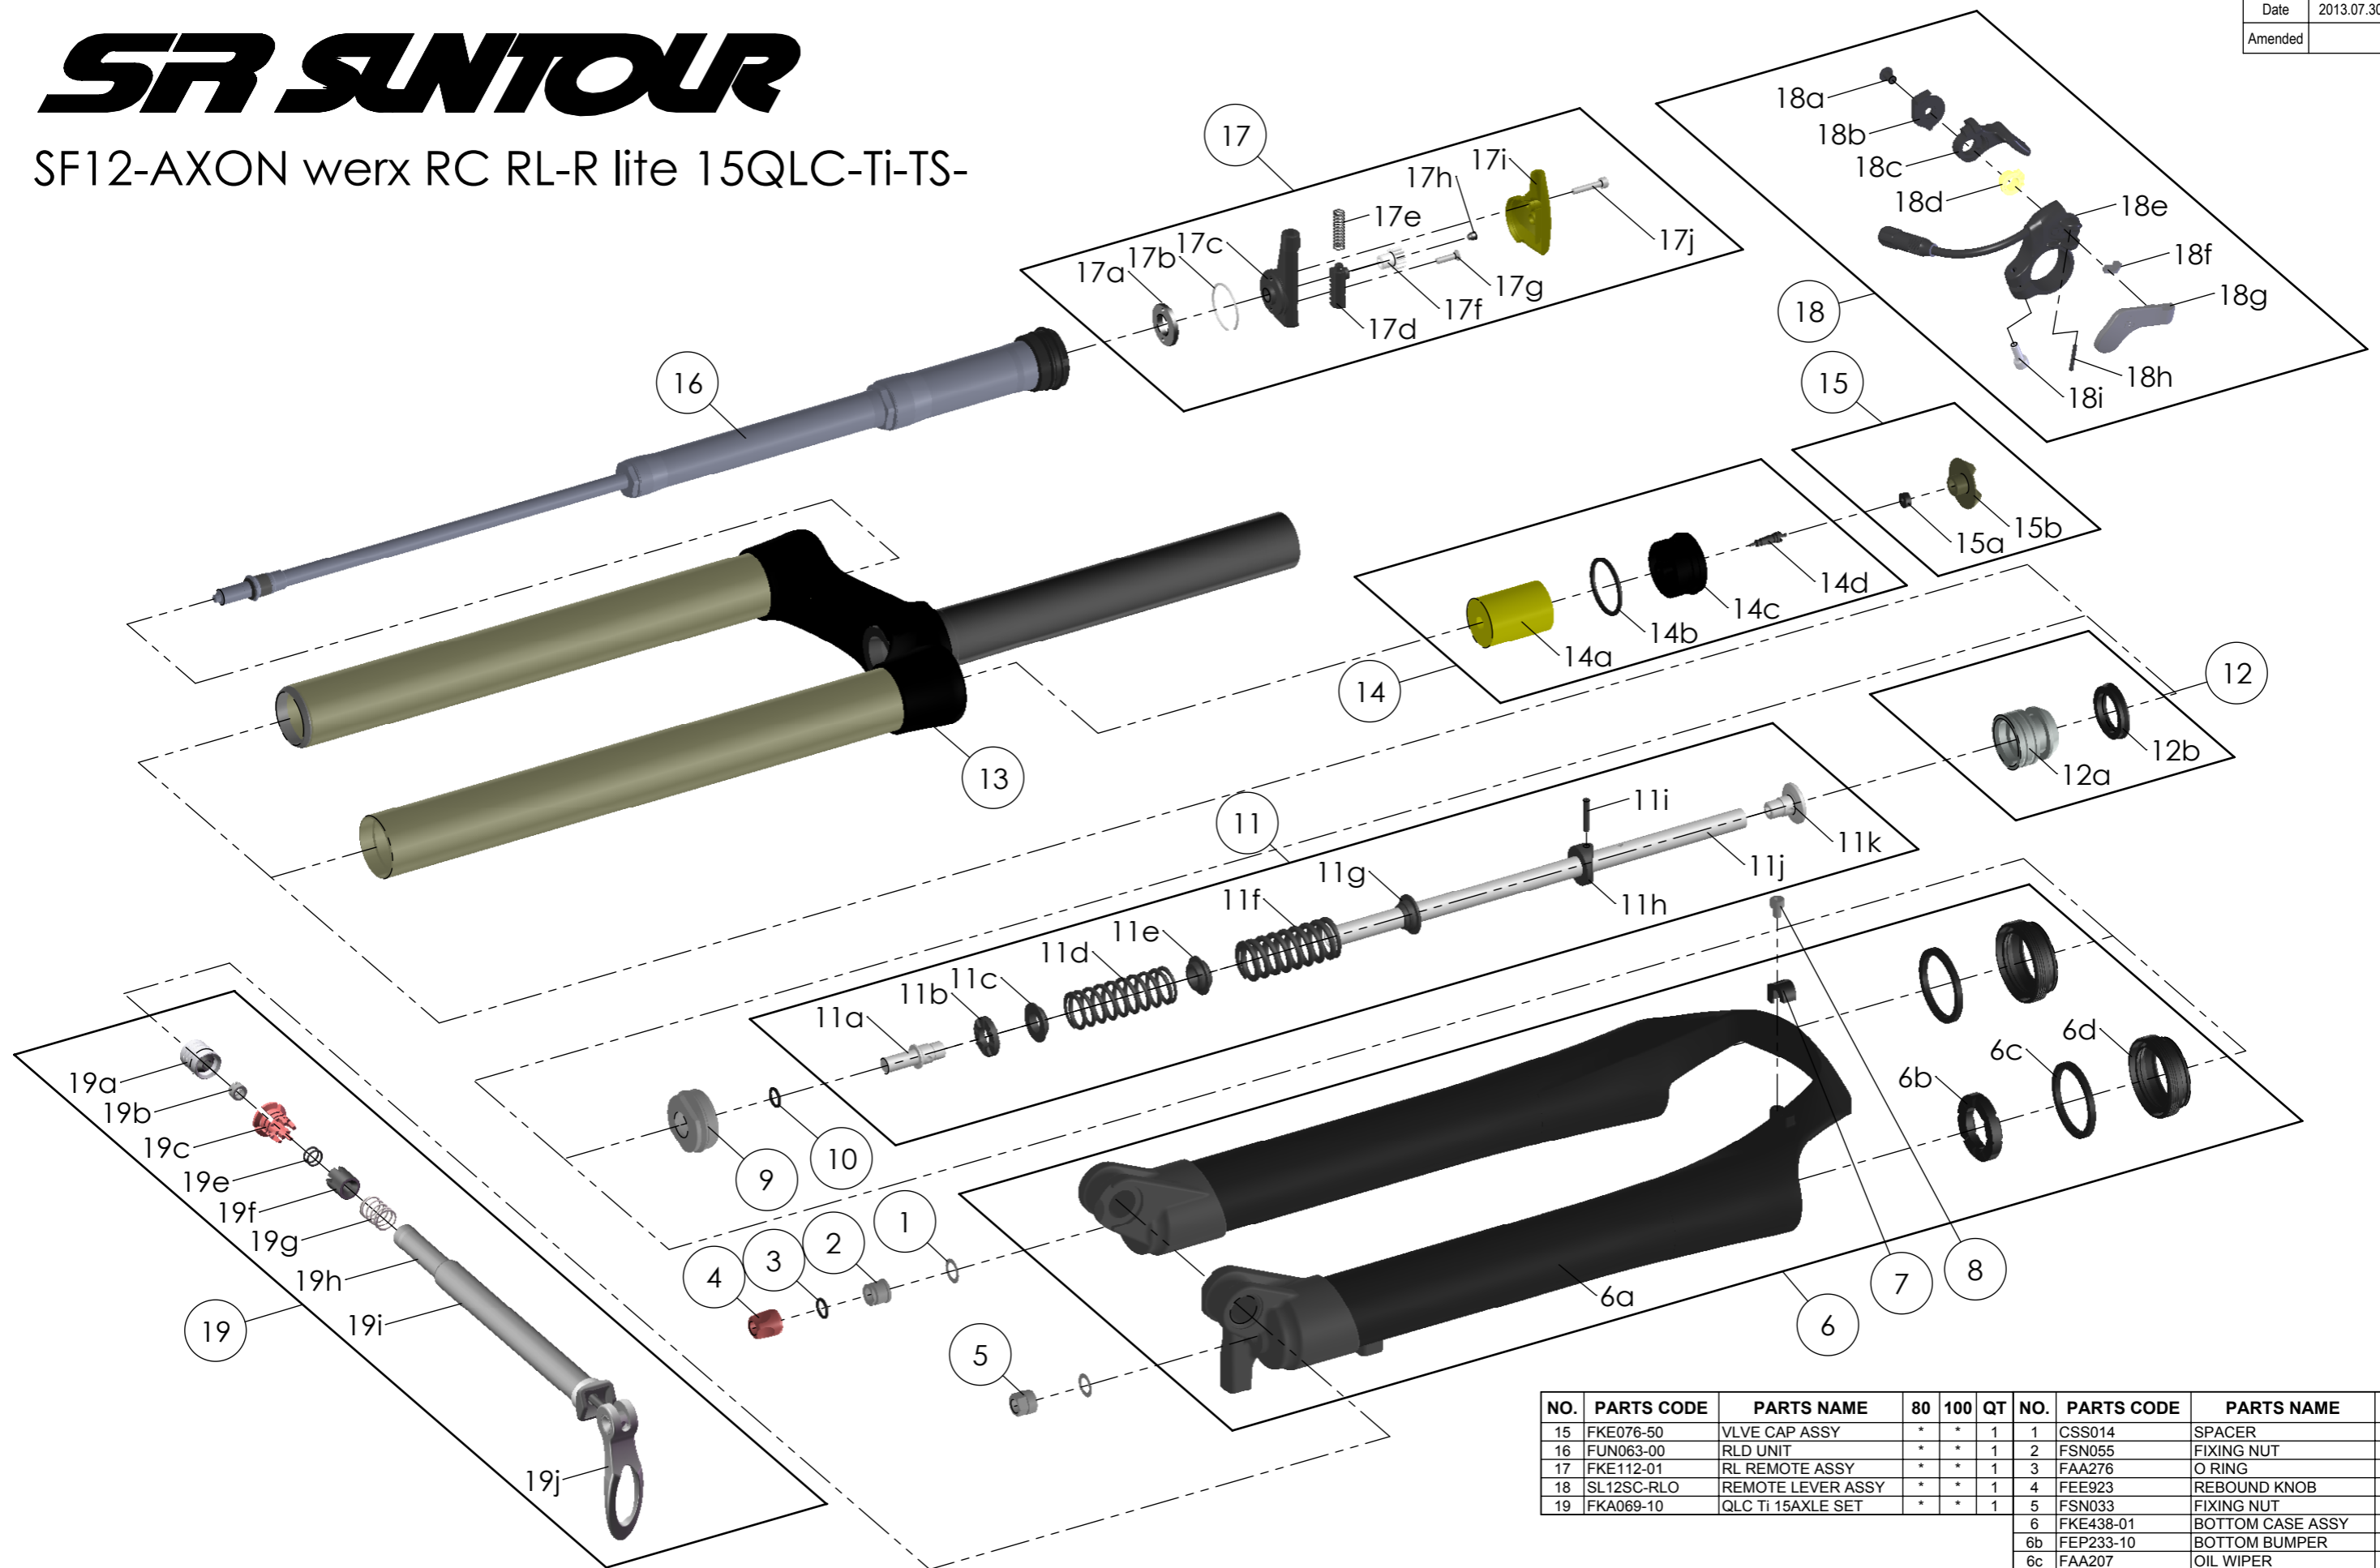

SUNTOUR

SF12-AXON werx RC RL-R lite 15QLC-Ti-TS-

NO.	PARTS CODE	PARTS NAME	80	100	QT	NO.	PARTS CODE	PARTS NAME	80	100	QT
15	FKE076-50	VLVE CAP ASSY	*	*	1	1	CSS014	SPACER	*	*	2
16	FUN063-00	RLD UNIT	*	*	1	2	FSN055	FIXING NUT	*	*	1
17	FKE112-01	RL REMOTE ASSY	*	*	1	3	FAA276	O RING	*	*	1
18	SL12SC-RLO	REMOTE LEVER ASSY	*	*	1	4	FEE923	REBOUND KNOB	*	*	1
19	FKA069-10	QLC Ti 15AXLE SET	*	*	1	5	FSN033	FIXING NUT	*	*	1
						6	FKE438-01	BOTTOM CASE ASSY	*	*	1
						6b	FEP233-10	BOTTOM BUMPER	*	*	1
						6c	FAA207	OIL WIPER	*	*	2
						6d	FAA169-30	DUST SEAL	*	*	2
						7	FEE797	BRAKE HOSE GUIDE	*	*	1
						8	FSB153	GUIDE FIXING BOLT	*	*	1
						9	FEE243-20	FORK NOSE	*	*	1
						10	FAA175	O RING	*	*	1
						11	FKE115-10	SUPPORT TUBE ASSY	*	*	1
							FKE115-00		*	*	1
						12	FKA022-20	PISTON UNIT	*	*	1
						13	FKE437-03	UPPER ASSY	*	*	1
						14	FKE075-24	AIR CAP ASSY	*	*	1