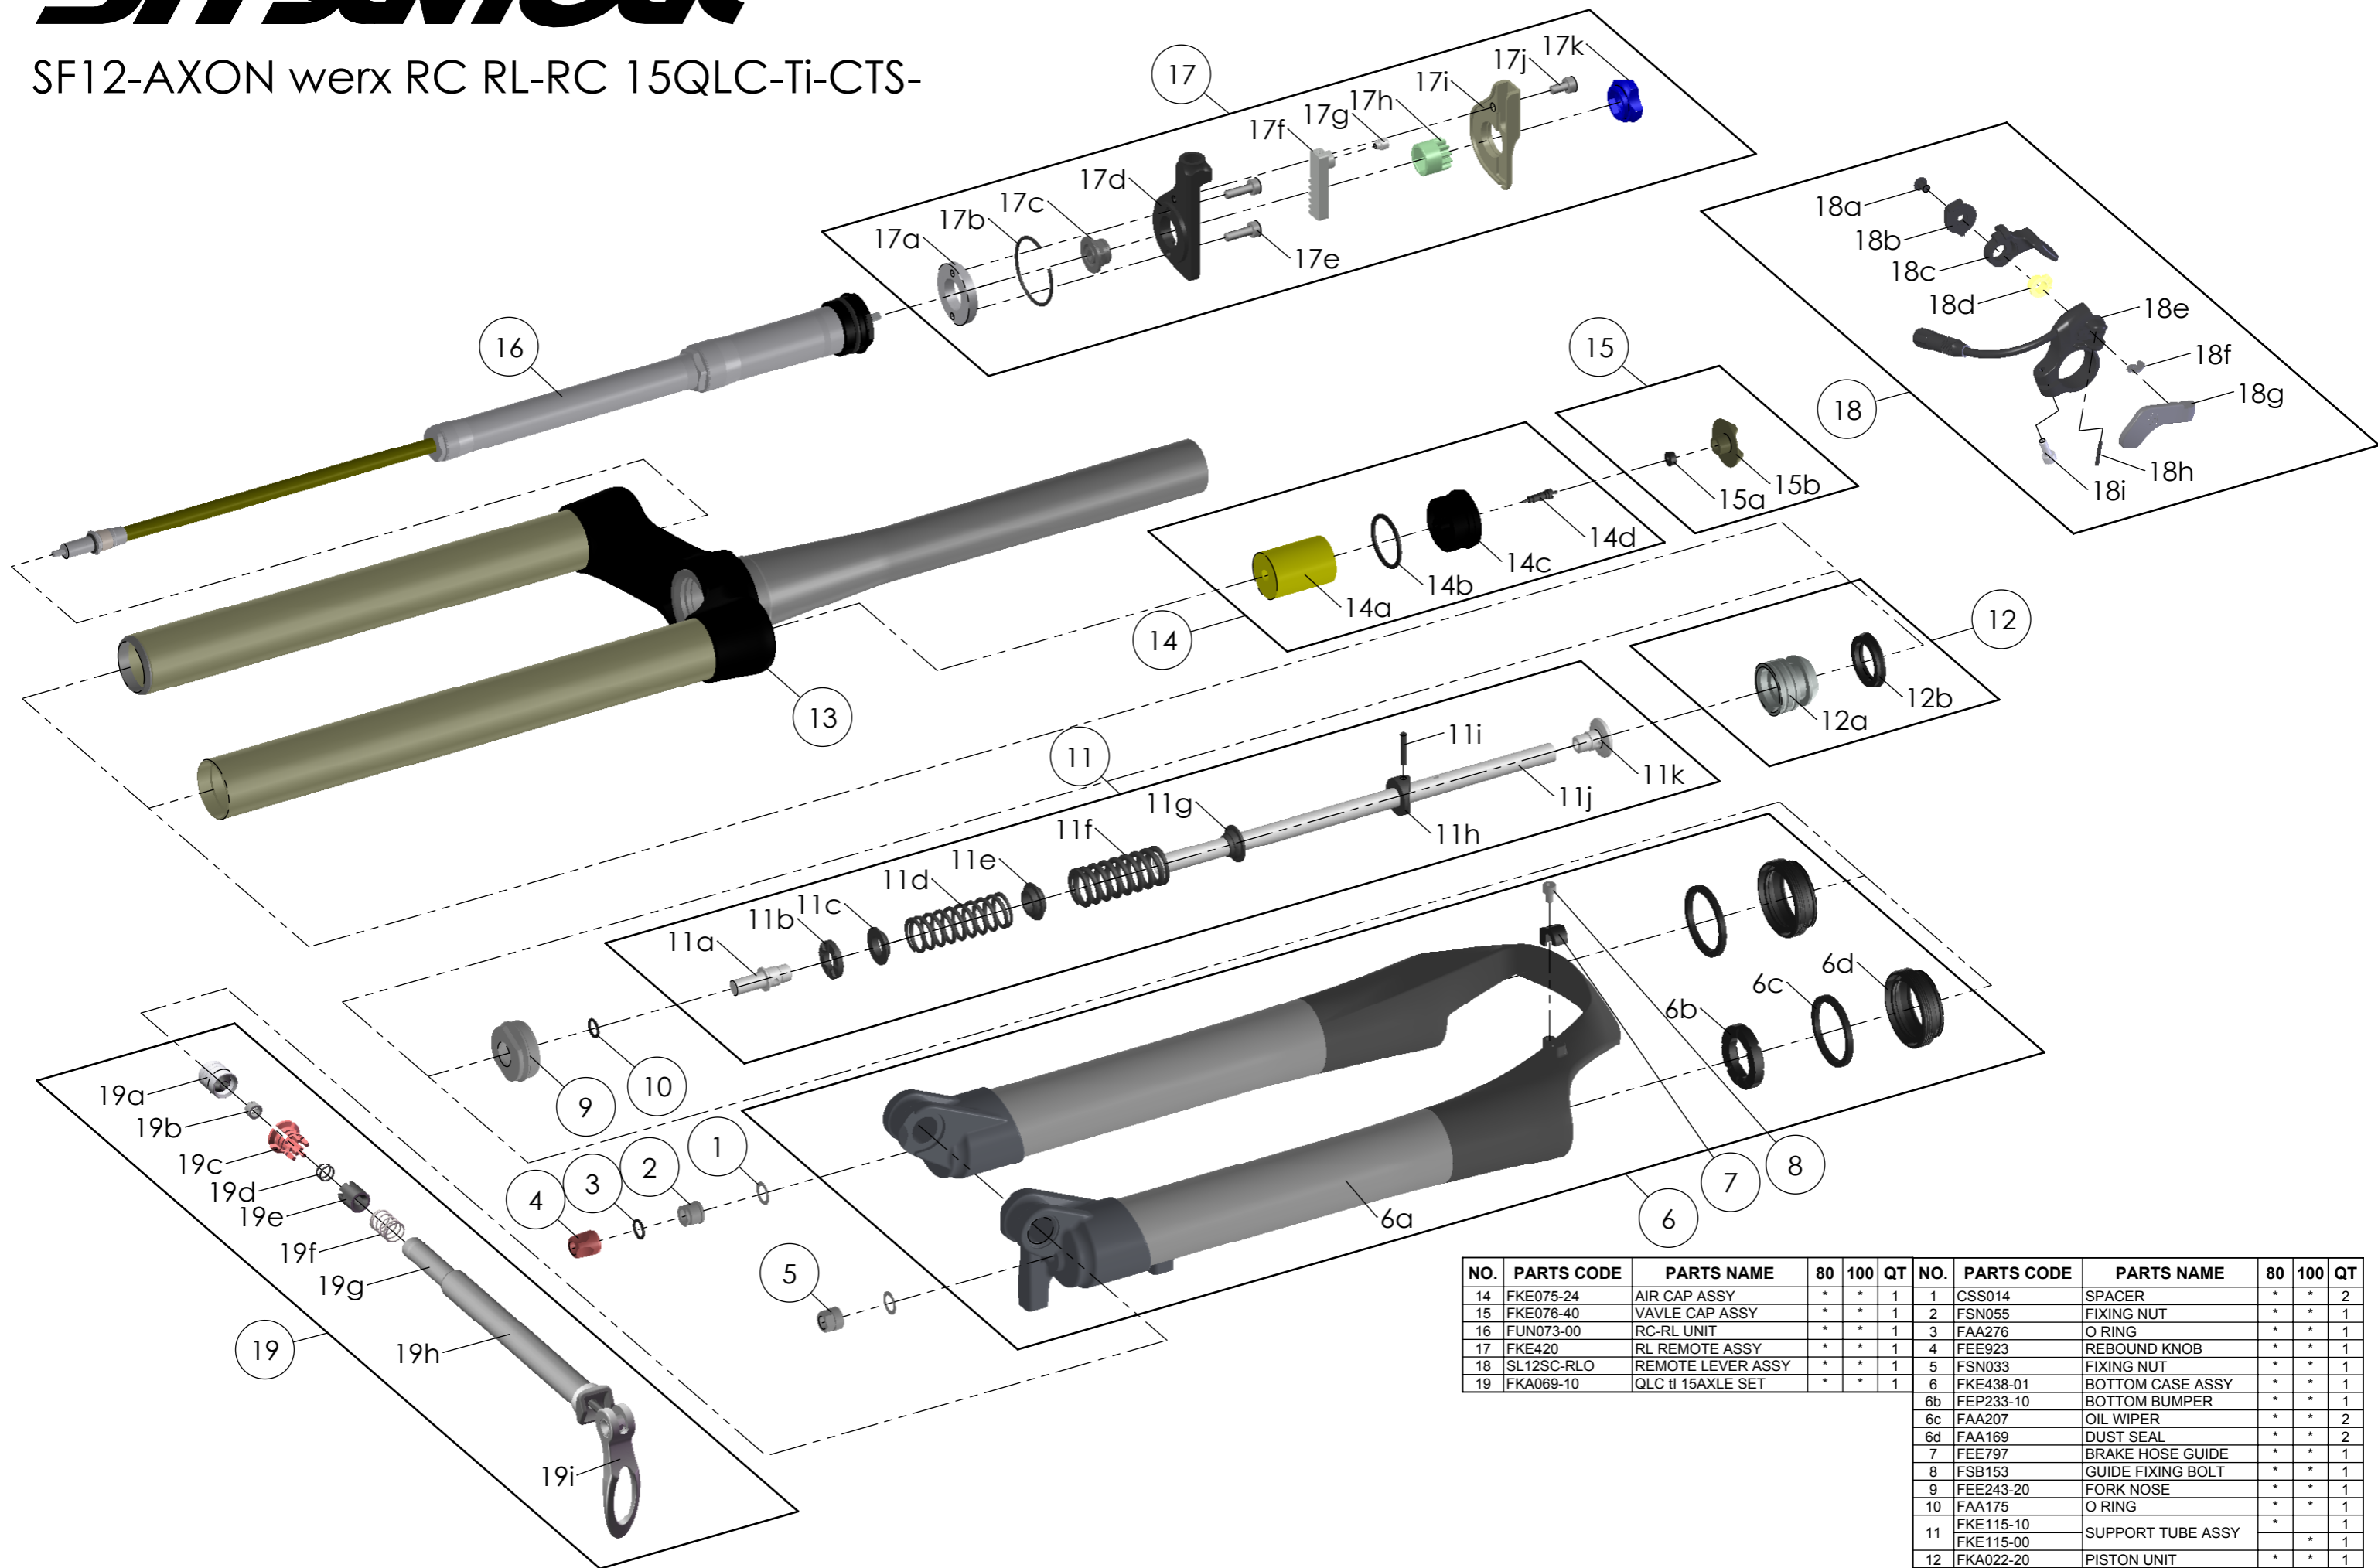

# SR SUNTOUR

SF12-AXON werx RC RL-RC 15QLC-Ti-CTS-

NO.	PARTS CODE	PARTS NAME	80	100	QT	NO.	PARTS CODE	PARTS NAME	80	100	QT
14	FKE075-24	AIR CAP ASSY	*	*	1	1	CSS014	SPACER	*	*	2
15	FKE076-40	VAVLE CAP ASSY	*	*	1	2	FSN055	FIXING NUT	*	*	1
16	FUN073-00	RC-RL UNIT	*	*	1	3	FAA276	O RING	*	*	1
17	FKE420	RL REMOTE ASSY	*	*	1	4	FEE923	REBOUND KNOB	*	*	1
18	SL12SC-RLO	REMOTE LEVER ASSY	*	*	1	5	FSN033	FIXING NUT	*	*	1
19	FKA069-10	QLC Ti 15AXLE SET	*	*	1	6	FKE438-01	BOTTOM CASE ASSY	*	*	1
						6b	FEP233-10	BOTTOM BUMPER	*	*	1
						6c	FAA207	OIL WIPER	*	*	2
						6d	FAA169	DUST SEAL	*	*	2
						7	FEE797	BRAKE HOSE GUIDE	*	*	1
						8	FSB153	GUIDE FIXING BOLT	*	*	1
						9	FEE243-20	FORK NOSE	*	*	1
						10	FAA175	O RING	*	*	1
						11	FKE115-10	SUPPORT TUBE ASSY	*	*	1
							FKE115-00		*	*	1
						12	FKA022-20	PISTON UNIT	*	*	1
						13	FKE405-02	UPPER ASSY	*	*	1