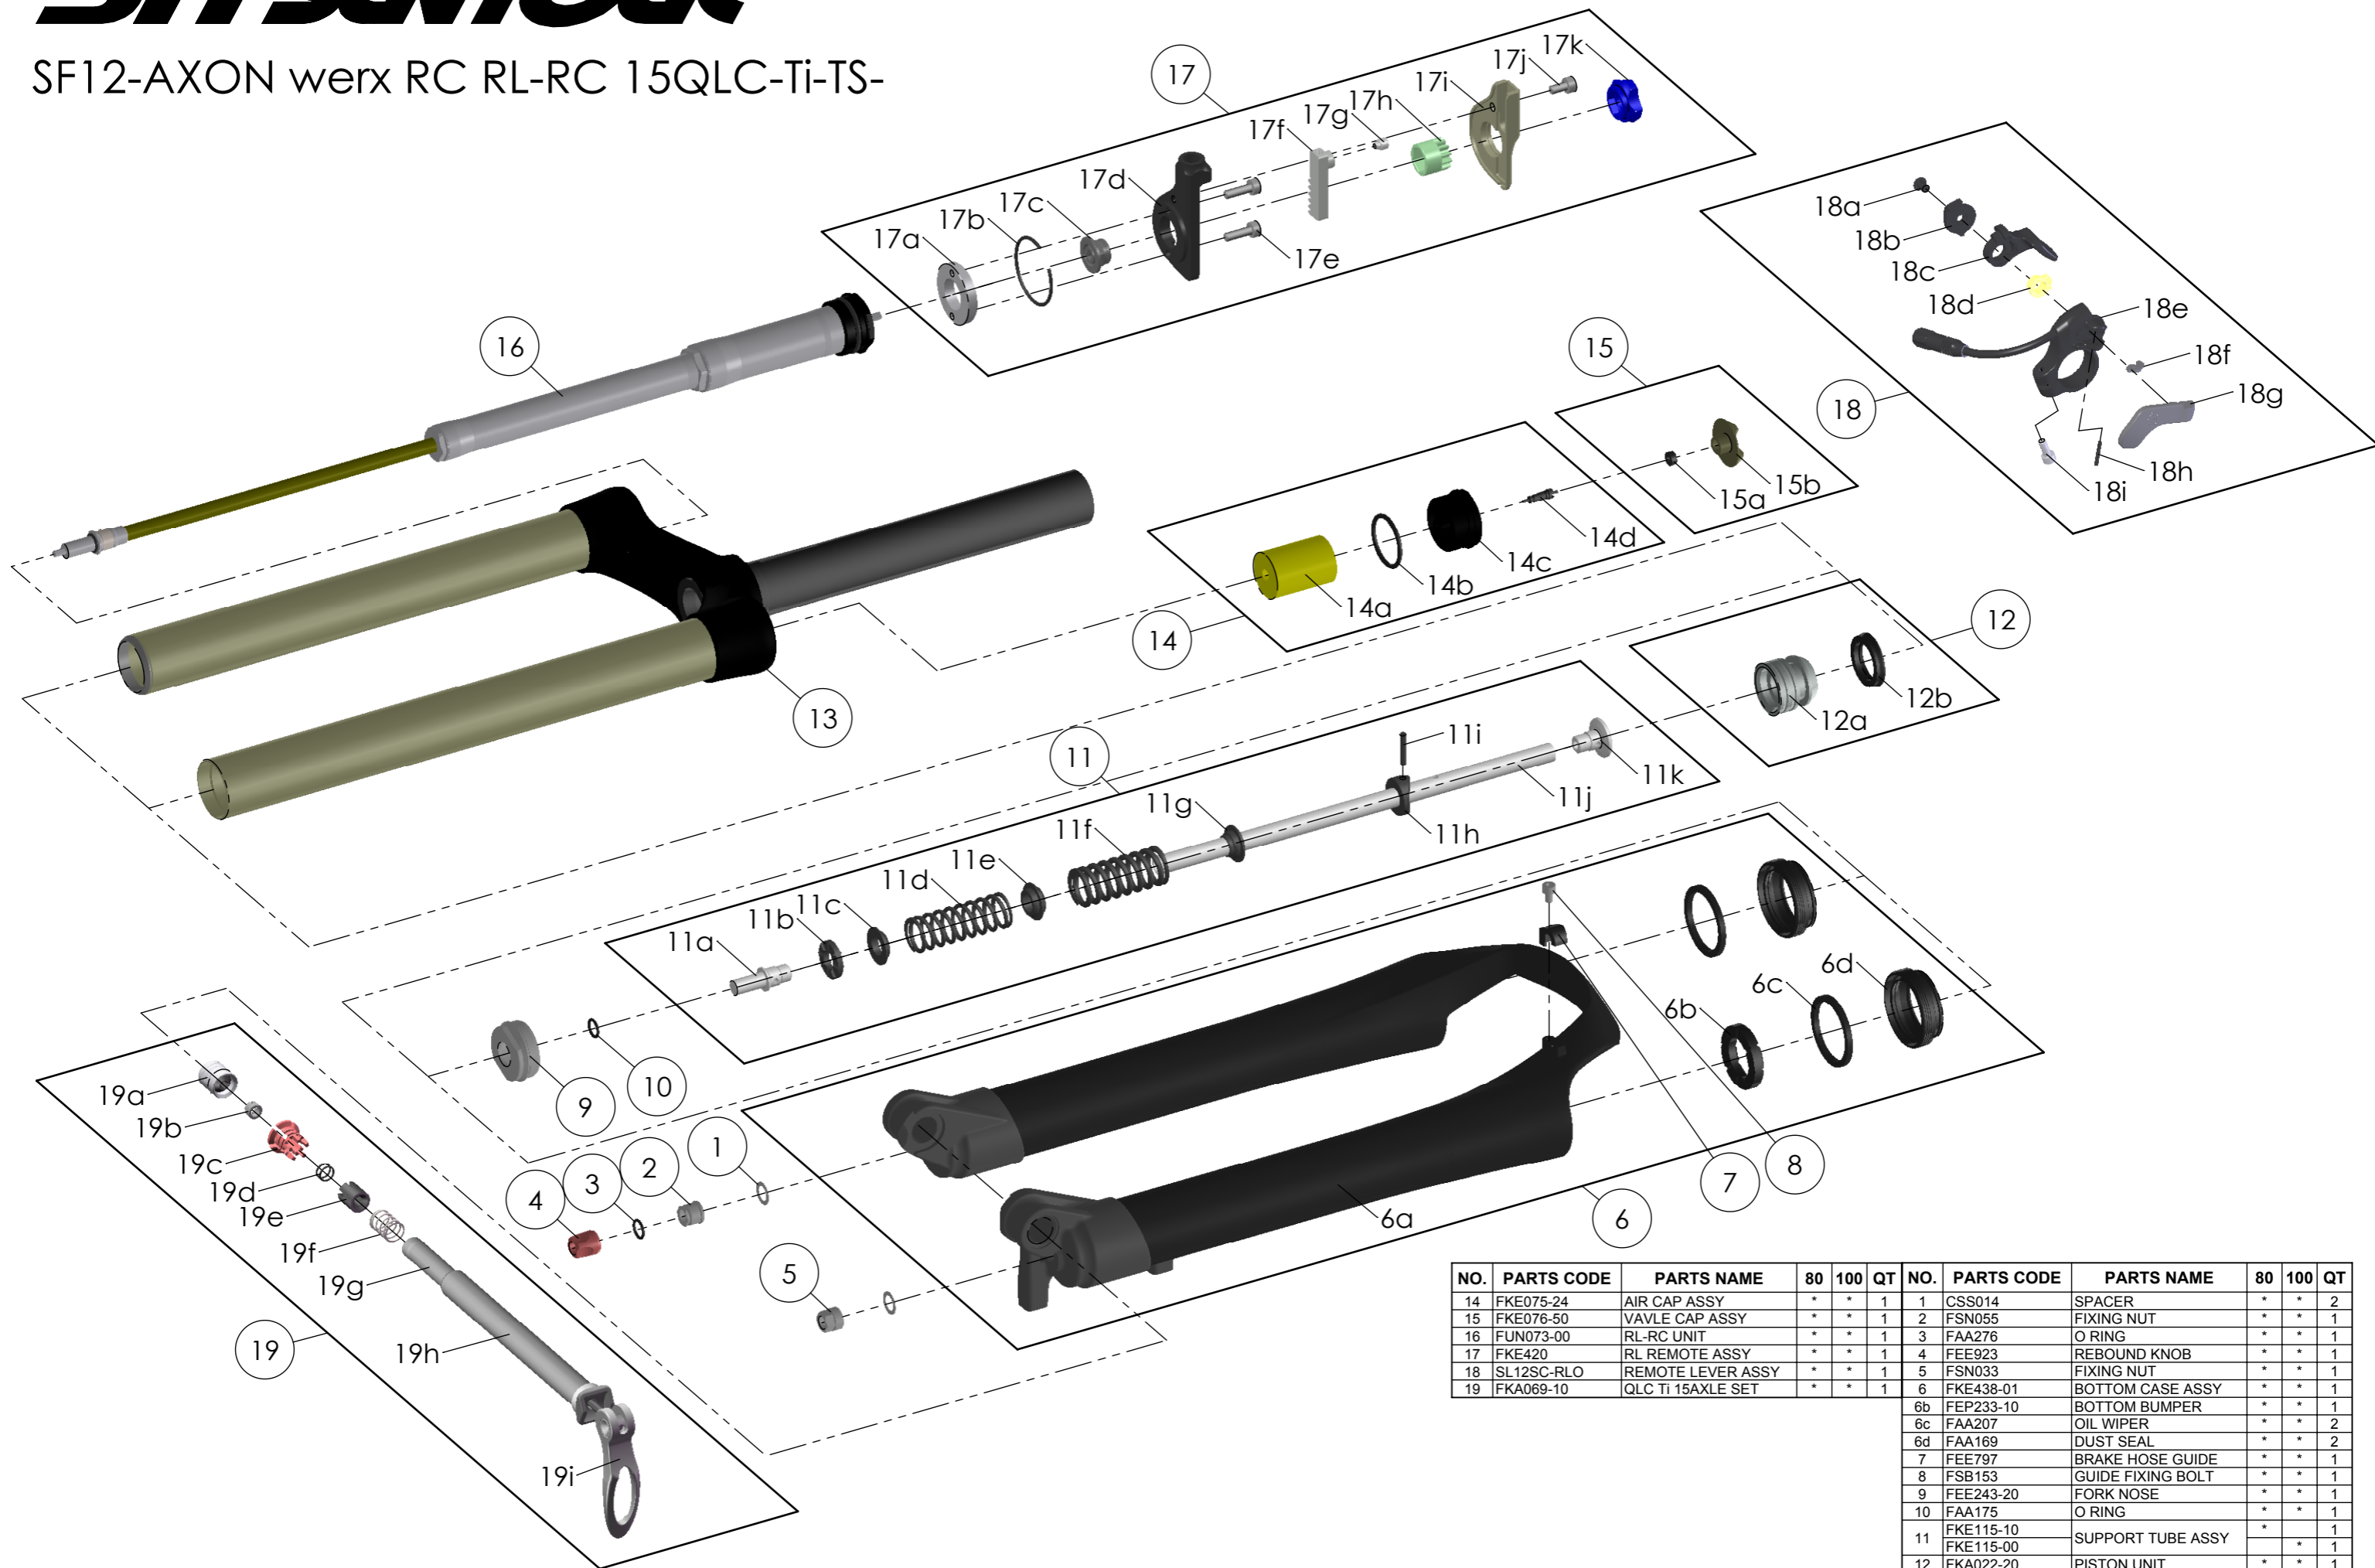

# SR SUNTOUR

SF12-AXON werx RC RL-RC 15QLC-Ti-TS-

NO.	PARTS CODE	PARTS NAME	80	100	QT	NO.	PARTS CODE	PARTS NAME	80	100	QT
14	FKE075-24	AIR CAP ASSY	*	*	1	1	CSS014	SPACER	*	*	2
15	FKE076-50	VAVLE CAP ASSY	*	*	1	2	FSN055	FIXING NUT	*	*	1
16	FUN073-00	RL-RC UNIT	*	*	1	3	FAA276	O RING	*	*	1
17	FKE420	RL REMOTE ASSY	*	*	1	4	FEE923	REBOUND KNOB	*	*	1
18	SL12SC-RLO	REMOTE LEVER ASSY	*	*	1	5	FSN033	FIXING NUT	*	*	1
19	FKA069-10	QLC Ti 15AXLE SET	*	*	1	6	FKE438-01	BOTTOM CASE ASSY	*	*	1
						6b	FEP233-10	BOTTOM BUMPER	*	*	1
						6c	FAA207	OIL WIPER	*	*	2
						6d	FAA169	DUST SEAL	*	*	2
						7	FEE797	BRAKE HOSE GUIDE	*	*	1
						8	FSB153	GUIDE FIXING BOLT	*	*	1
						9	FEE243-20	FORK NOSE	*	*	1
						10	FAA175	O RING	*	*	1
						11	FKE115-10	SUPPORT TUBE ASSY	*	*	1
							FKE115-00		*	*	1
						12	FKA022-20	PISTON UNIT	*	*	1
						13	FKE437-02	UPPER ASSY	*	*	1