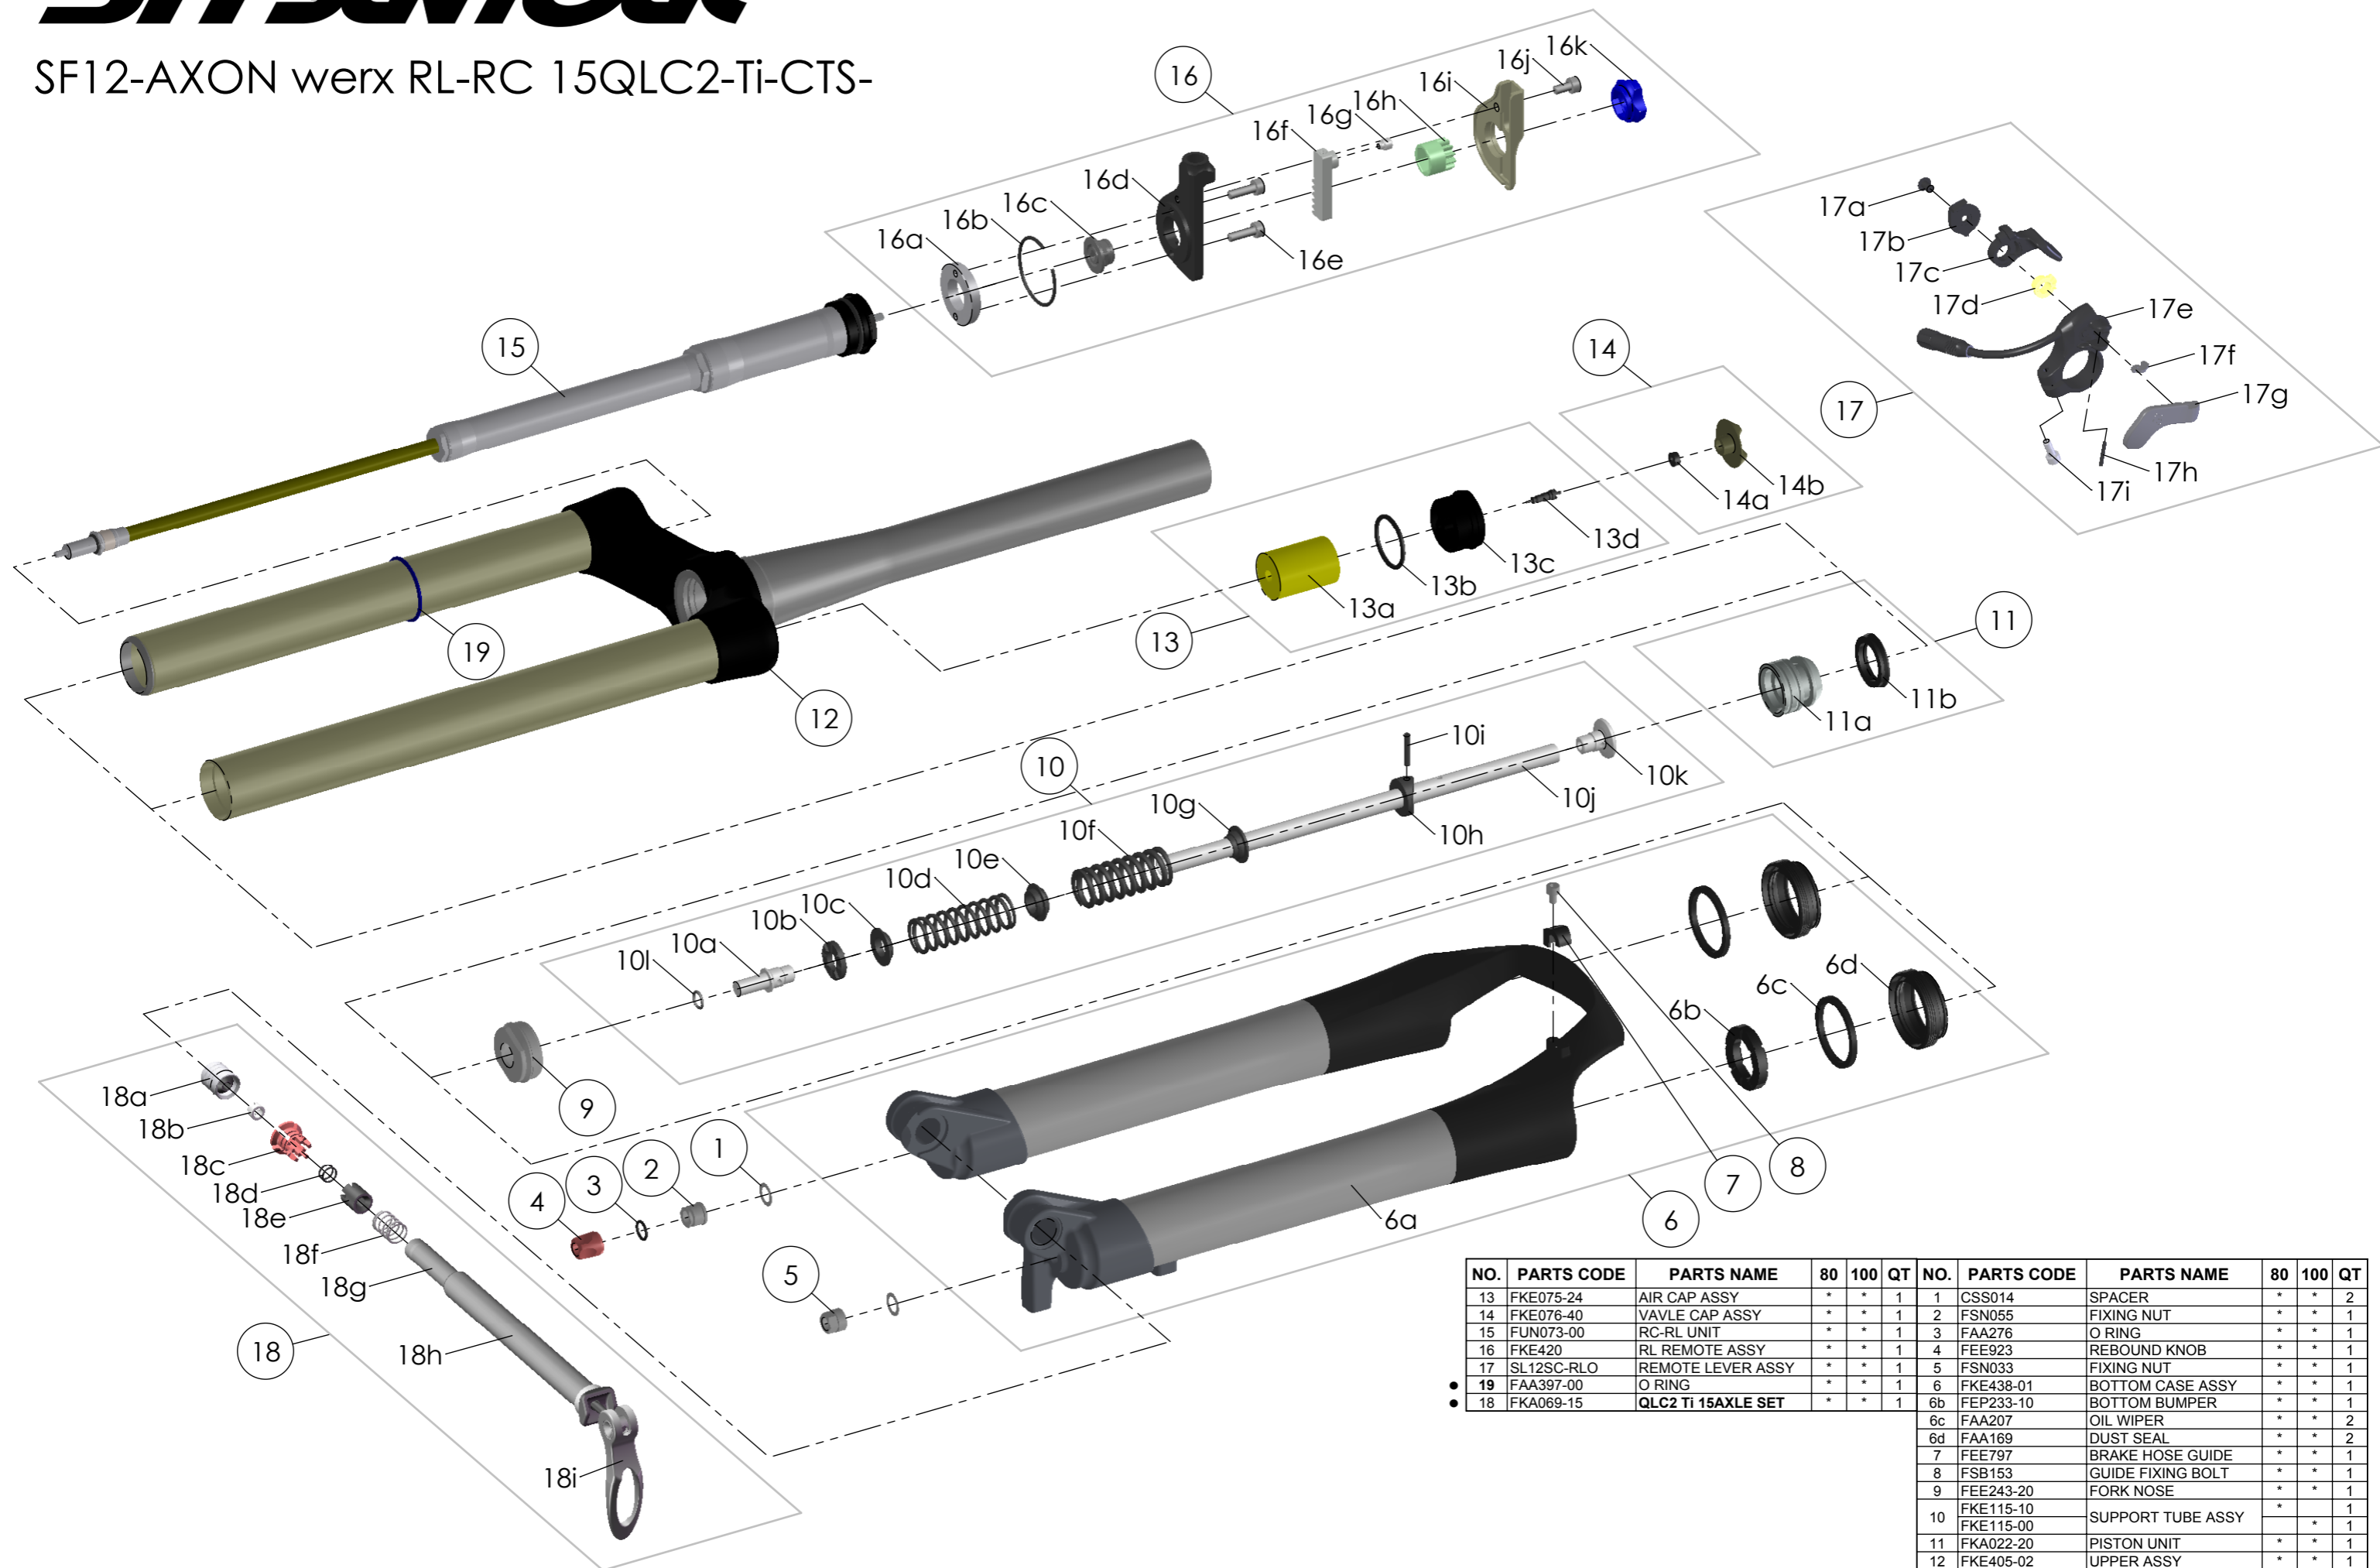

SR SUNTOUR

SF12-AXON werx RL-RC 15QLC2-Ti-CTS-

NO.	PARTS CODE	PARTS NAME	80	100	QT	NO.	PARTS CODE	PARTS NAME	80	100	QT
13	FKE075-24	AIR CAP ASSY	*	*	1	1	CSS014	SPACER	*	*	2
14	FKE076-40	VAVLE CAP ASSY	*	*	1	2	FSN055	FIXING NUT	*	*	1
15	FUN073-00	RC-RL UNIT	*	*	1	3	FAA276	O RING	*	*	1
16	FKE420	RL REMOTE ASSY	*	*	1	4	FEE923	REBOUND KNOB	*	*	1
17	SL12SC-RLO	REMOTE LEVER ASSY	*	*	1	5	FSN033	FIXING NUT	*	*	1
19	FAA397-00	O RING	*	*	1	6	FKE438-01	BOTTOM CASE ASSY	*	*	1
18	FKA069-15	QLC2 TI 15AXLE SET	*	*	1	6b	FEP233-10	BOTTOM BUMPER	*	*	1
						6c	FAA207	OIL WIPER	*	*	2
						6d	FAA169	DUST SEAL	*	*	2
						7	FEE797	BRAKE HOSE GUIDE	*	*	1
						8	FSB153	GUIDE FIXING BOLT	*	*	1
						9	FEE243-20	FORK NOSE	*	*	1
						10	FKE115-10	SUPPORT TUBE ASSY	*	*	1
							FKE115-00		*	*	1
						11	FKA022-20	PISTON UNIT	*	*	1
						12	FKE405-02	UPPER ASSY	*	*	1