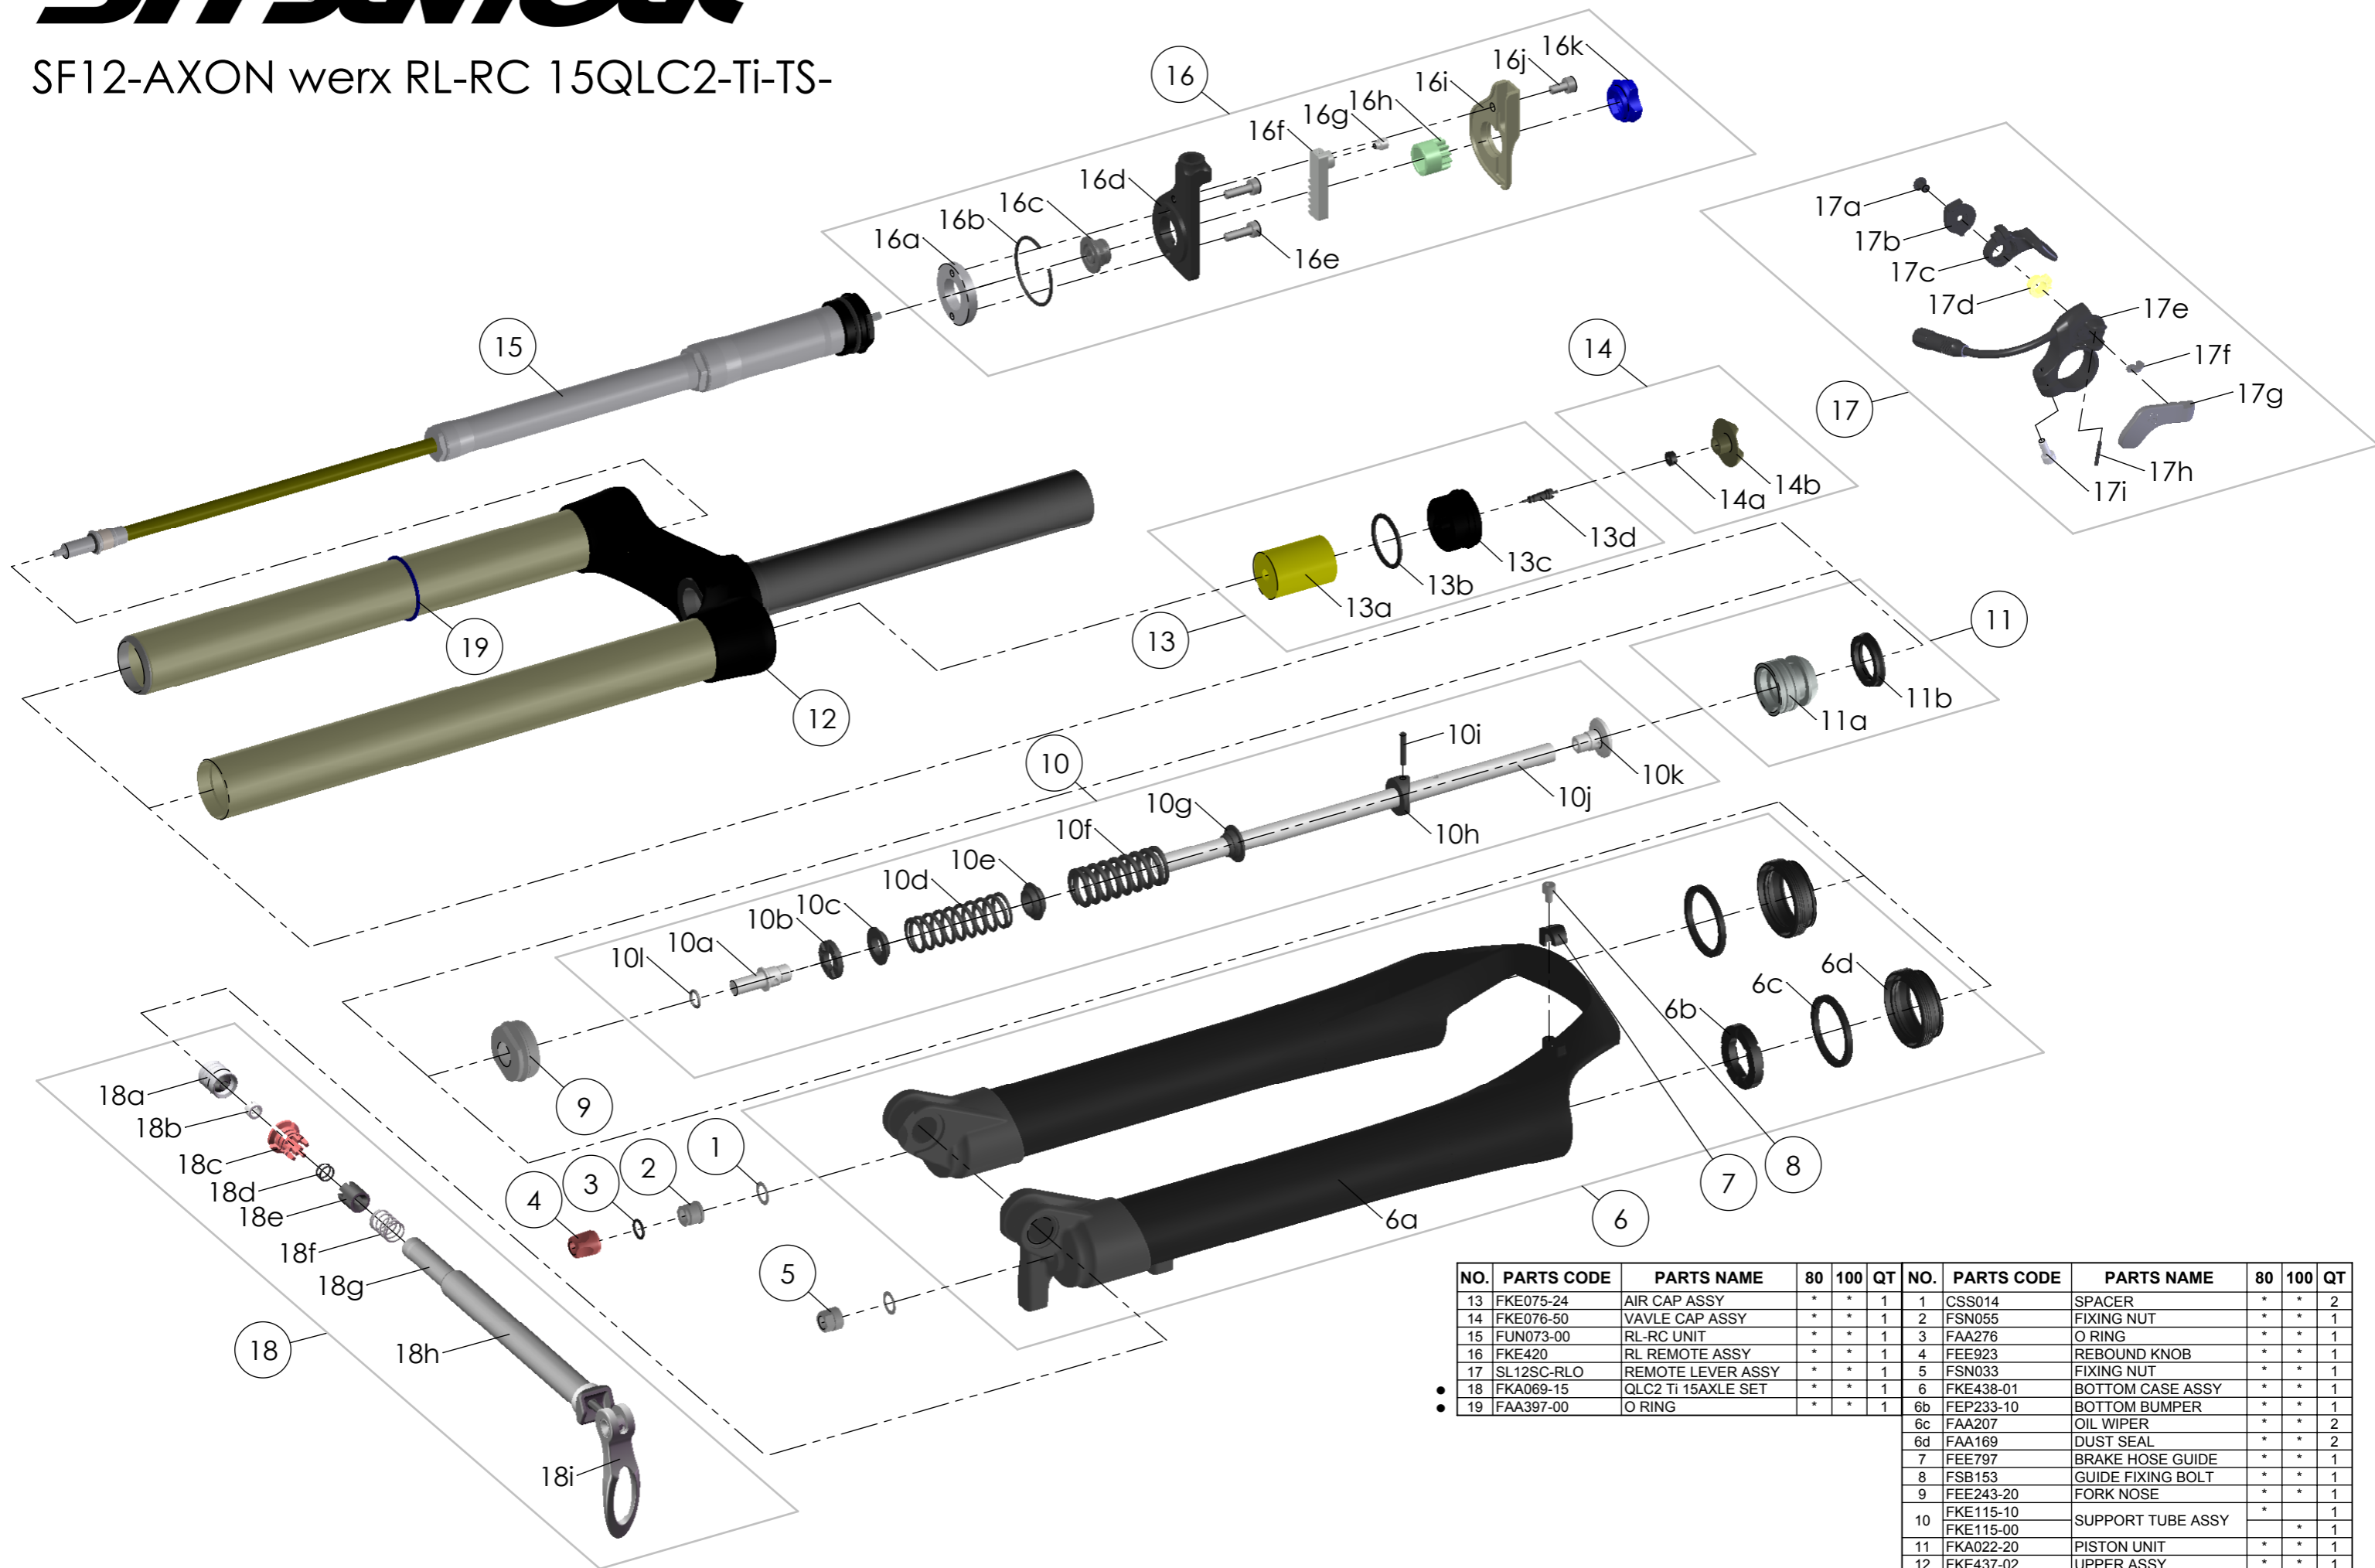

# SR SUNTOUR

SF12-AXON werx RL-RC 15QLC2-Ti-TS-

NO.	PARTS CODE	PARTS NAME	80	100	QT	NO.	PARTS CODE	PARTS NAME	80	100	QT
13	FKE075-24	AIR CAP ASSY	*	*	1	1	CSS014	SPACER	*	*	2
14	FKE076-50	VAVLE CAP ASSY	*	*	1	2	FSN055	FIXING NUT	*	*	1
15	FUN073-00	RL-RC UNIT	*	*	1	3	FAA276	O RING	*	*	1
16	FKE420	RL REMOTE ASSY	*	*	1	4	FEE923	REBOUND KNOB	*	*	1
17	SL12SC-RLO	REMOTE LEVER ASSY	*	*	1	5	FSN033	FIXING NUT	*	*	1
18	FKA069-15	QLC2 Ti 15AXLE SET	*	*	1	6	FKE438-01	BOTTOM CASE ASSY	*	*	1
19	FAA397-00	O RING	*	*	1	6b	FEP233-10	BOTTOM BUMPER	*	*	1
						6c	FAA207	OIL WIPER	*	*	2
						6d	FAA169	DUST SEAL	*	*	2
						7	FEE797	BRAKE HOSE GUIDE	*	*	1
						8	FSB153	GUIDE FIXING BOLT	*	*	1
						9	FEE243-20	FORK NOSE	*	*	1
						10	FKE115-10	SUPPORT TUBE ASSY	*	*	1
							FKE115-00		*	*	1
						11	FKA022-20	PISTON UNIT	*	*	1
						12	FKE437-02	UPPER ASSY	*	*	1

***SF SUNTOUR***

SF12AXON EL-R lite 15QLC-Ti-CTS