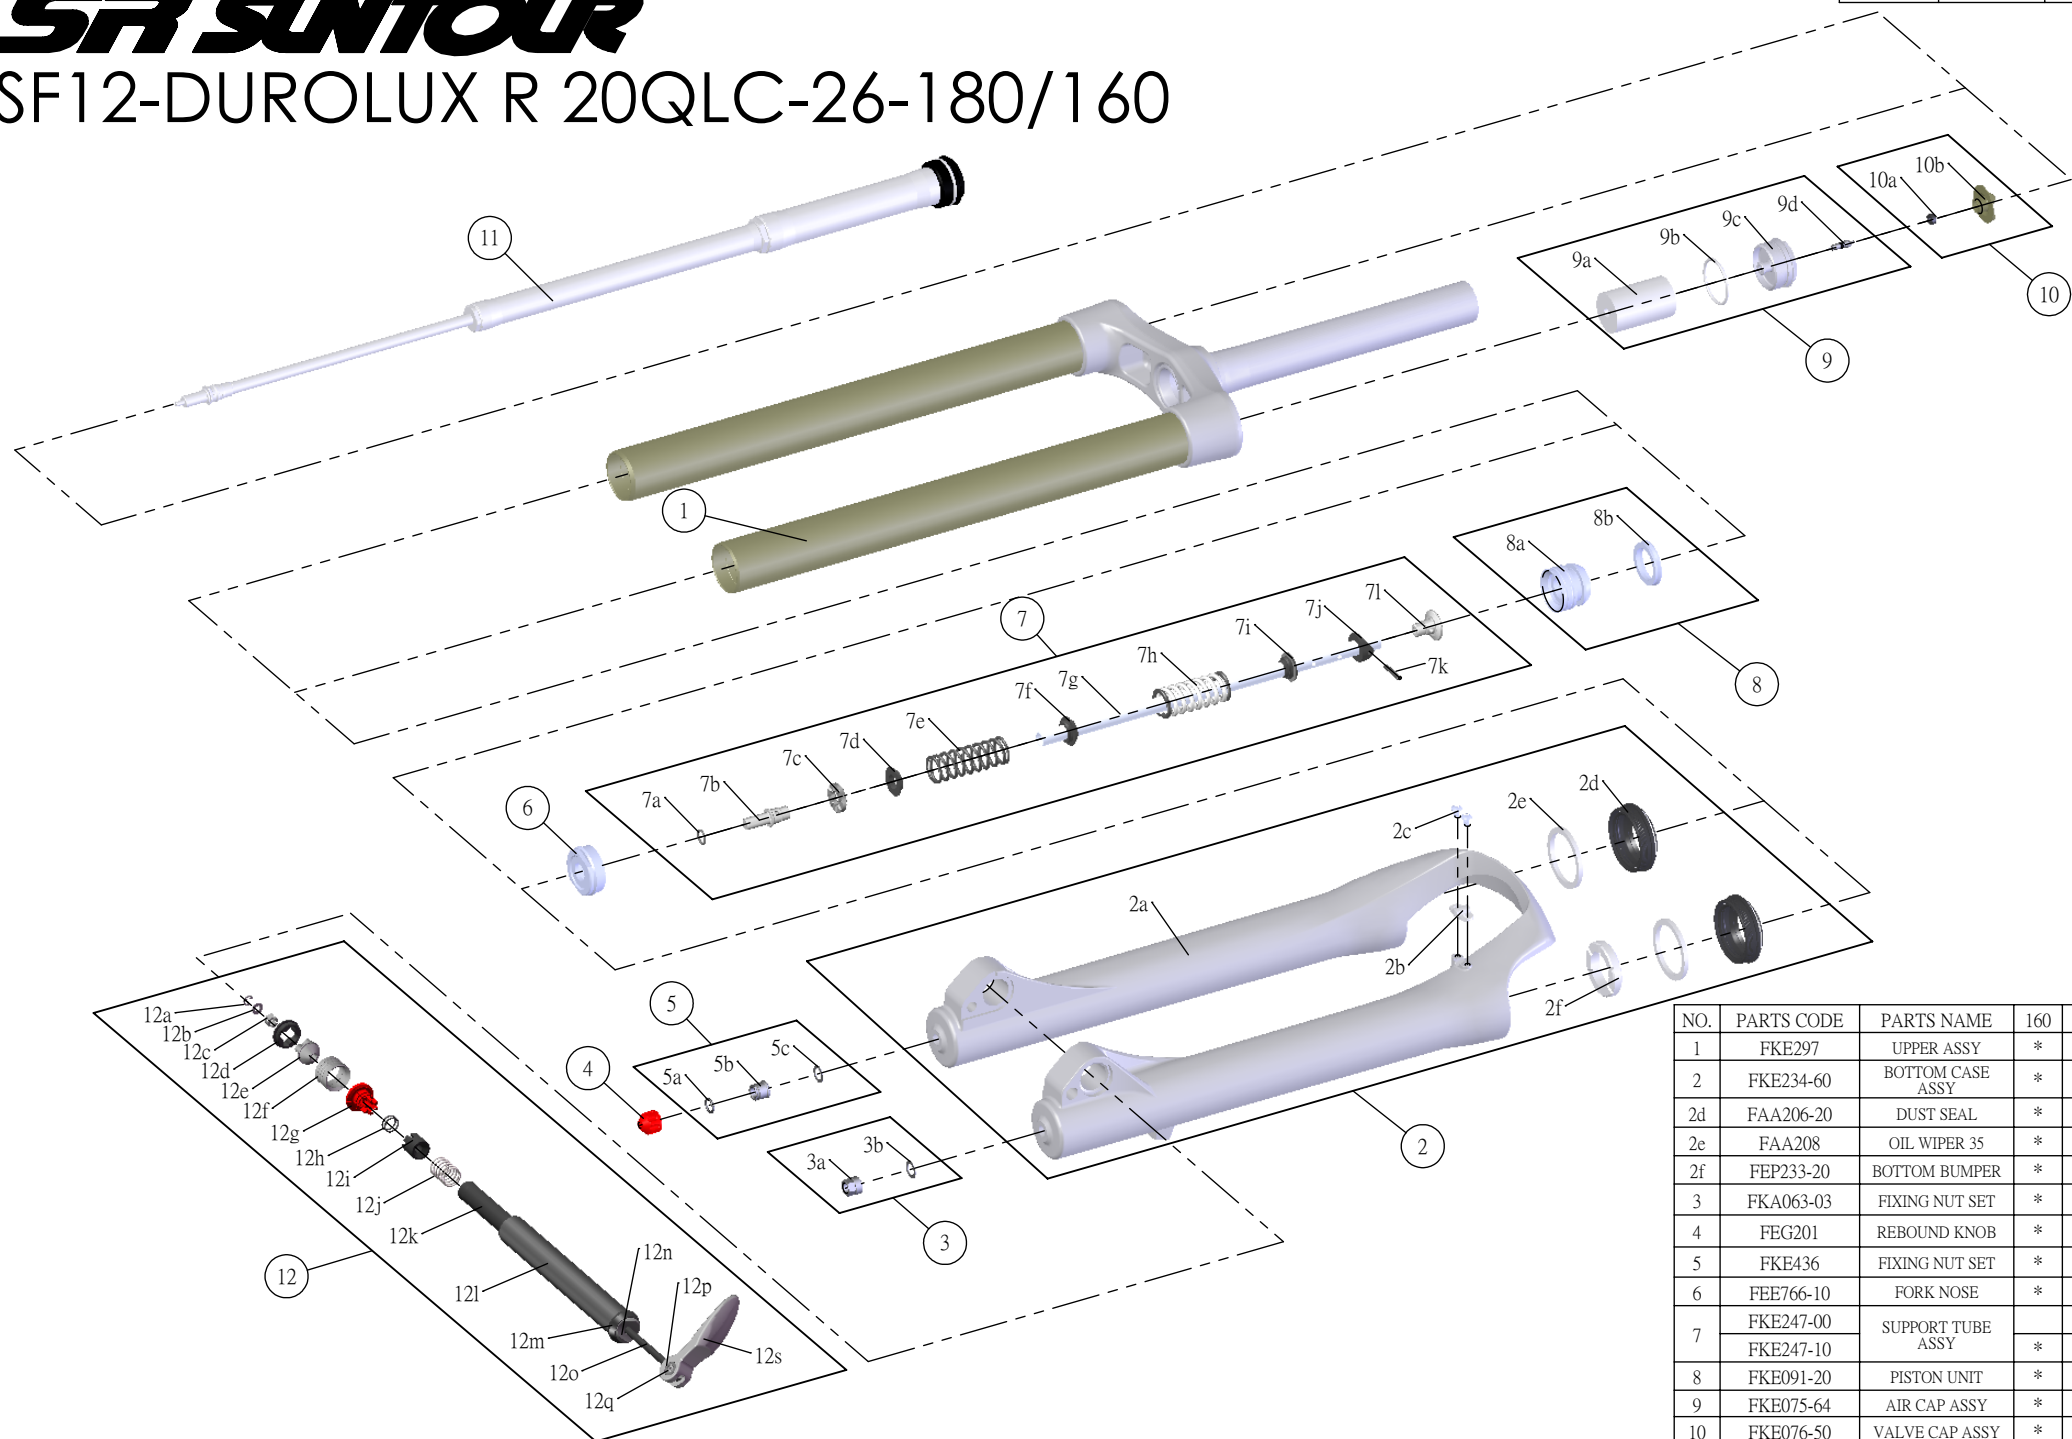

## SF12-DUROLUX R 20QLC-26-180/160

Date	2013.07.18	Version	2
Amended	2014.02.19		

NO.	PARTS CODE	PARTS NAME	160	180	QT
1	FKE297	UPPER ASSY	*	*	1
2	FKE234-60	BOTTOM CASE ASSY	*	*	1
2d	FAA206-20	DUST SEAL	*	*	2
2e	FAA208	OIL WIPER 35	*	*	2
2f	FEP233-20	BOTTOM BUMPER	*	*	1
3	FKA063-03	FIXING NUT SET	*	*	1
4	FEG201	REBOUND KNOB	*	*	1
5	FKE436	FIXING NUT SET	*	*	1
6	FEE766-10	FORK NOSE	*	*	1
7	FKE247-00	SUPPORT TUBE ASSY		*	1
	FKE247-10		*		1
8	FKE091-20	PISTON UNIT	*	*	1
9	FKE075-64	AIR CAP ASSY	*	*	1
10	FKE076-50	VALVE CAP ASSY	*	*	1
11	FUN065-00	R UNIT	*	*	1
△ 12	FKA068-00	QLC20 AXLE SET	*	*	1