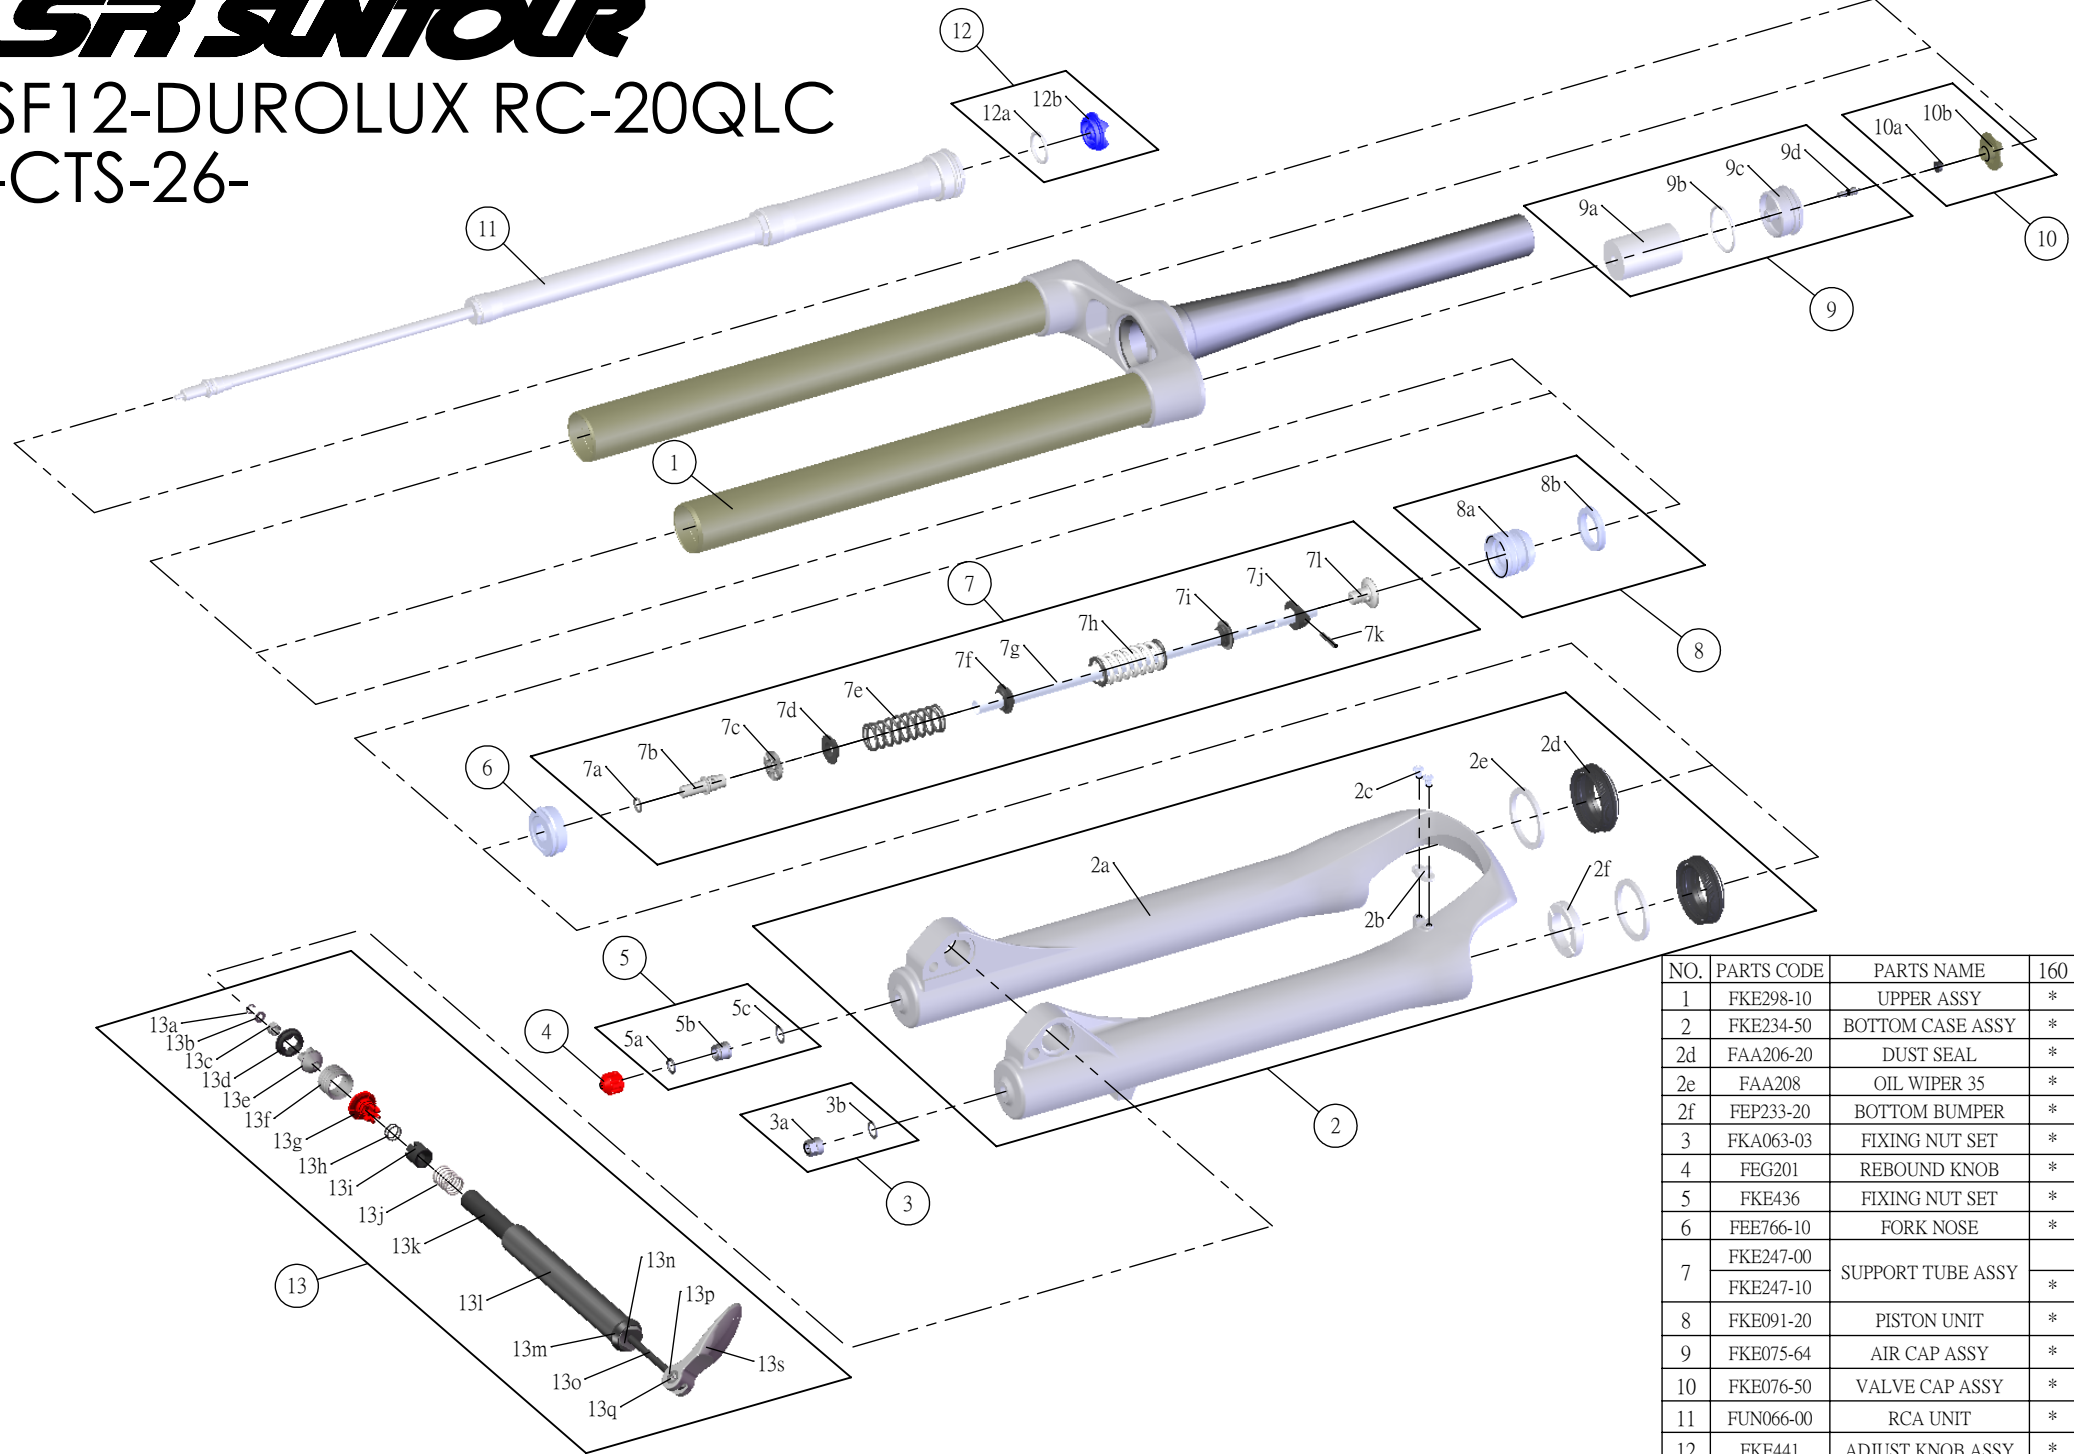

## SF12-DUROLUX RC-20QLC -CTS-26-

Date	2013.07.18	Version	2
Amended	2014.02.19		

NO.	PARTS CODE	PARTS NAME	160	180	QT
1	FKE298-10	UPPER ASSY	*	*	1
2	FKE234-50	BOTTOM CASE ASSY	*	*	1
2d	FAA206-20	DUST SEAL	*	*	2
2e	FAA208	OIL WIPER 35	*	*	2
2f	FEP233-20	BOTTOM BUMPER	*	*	1
3	FKA063-03	FIXING NUT SET	*	*	1
4	FEG201	REBOUND KNOB	*	*	1
5	FKE436	FIXING NUT SET	*	*	1
6	FEE766-10	FORK NOSE	*	*	1
7	FKE247-00	SUPPORT TUBE ASSY		*	1
	FKE247-10		*		1
8	FKE091-20	PISTON UNIT	*	*	1
9	FKE075-64	AIR CAP ASSY	*	*	1
10	FKE076-50	VALVE CAP ASSY	*	*	1
11	FUN066-00	RCA UNIT	*	*	1
12	FKE441	ADJUST KNOB ASSY	*	*	1
△ 13	FKA068-00	QLC20 AXLE SET	*	*	1