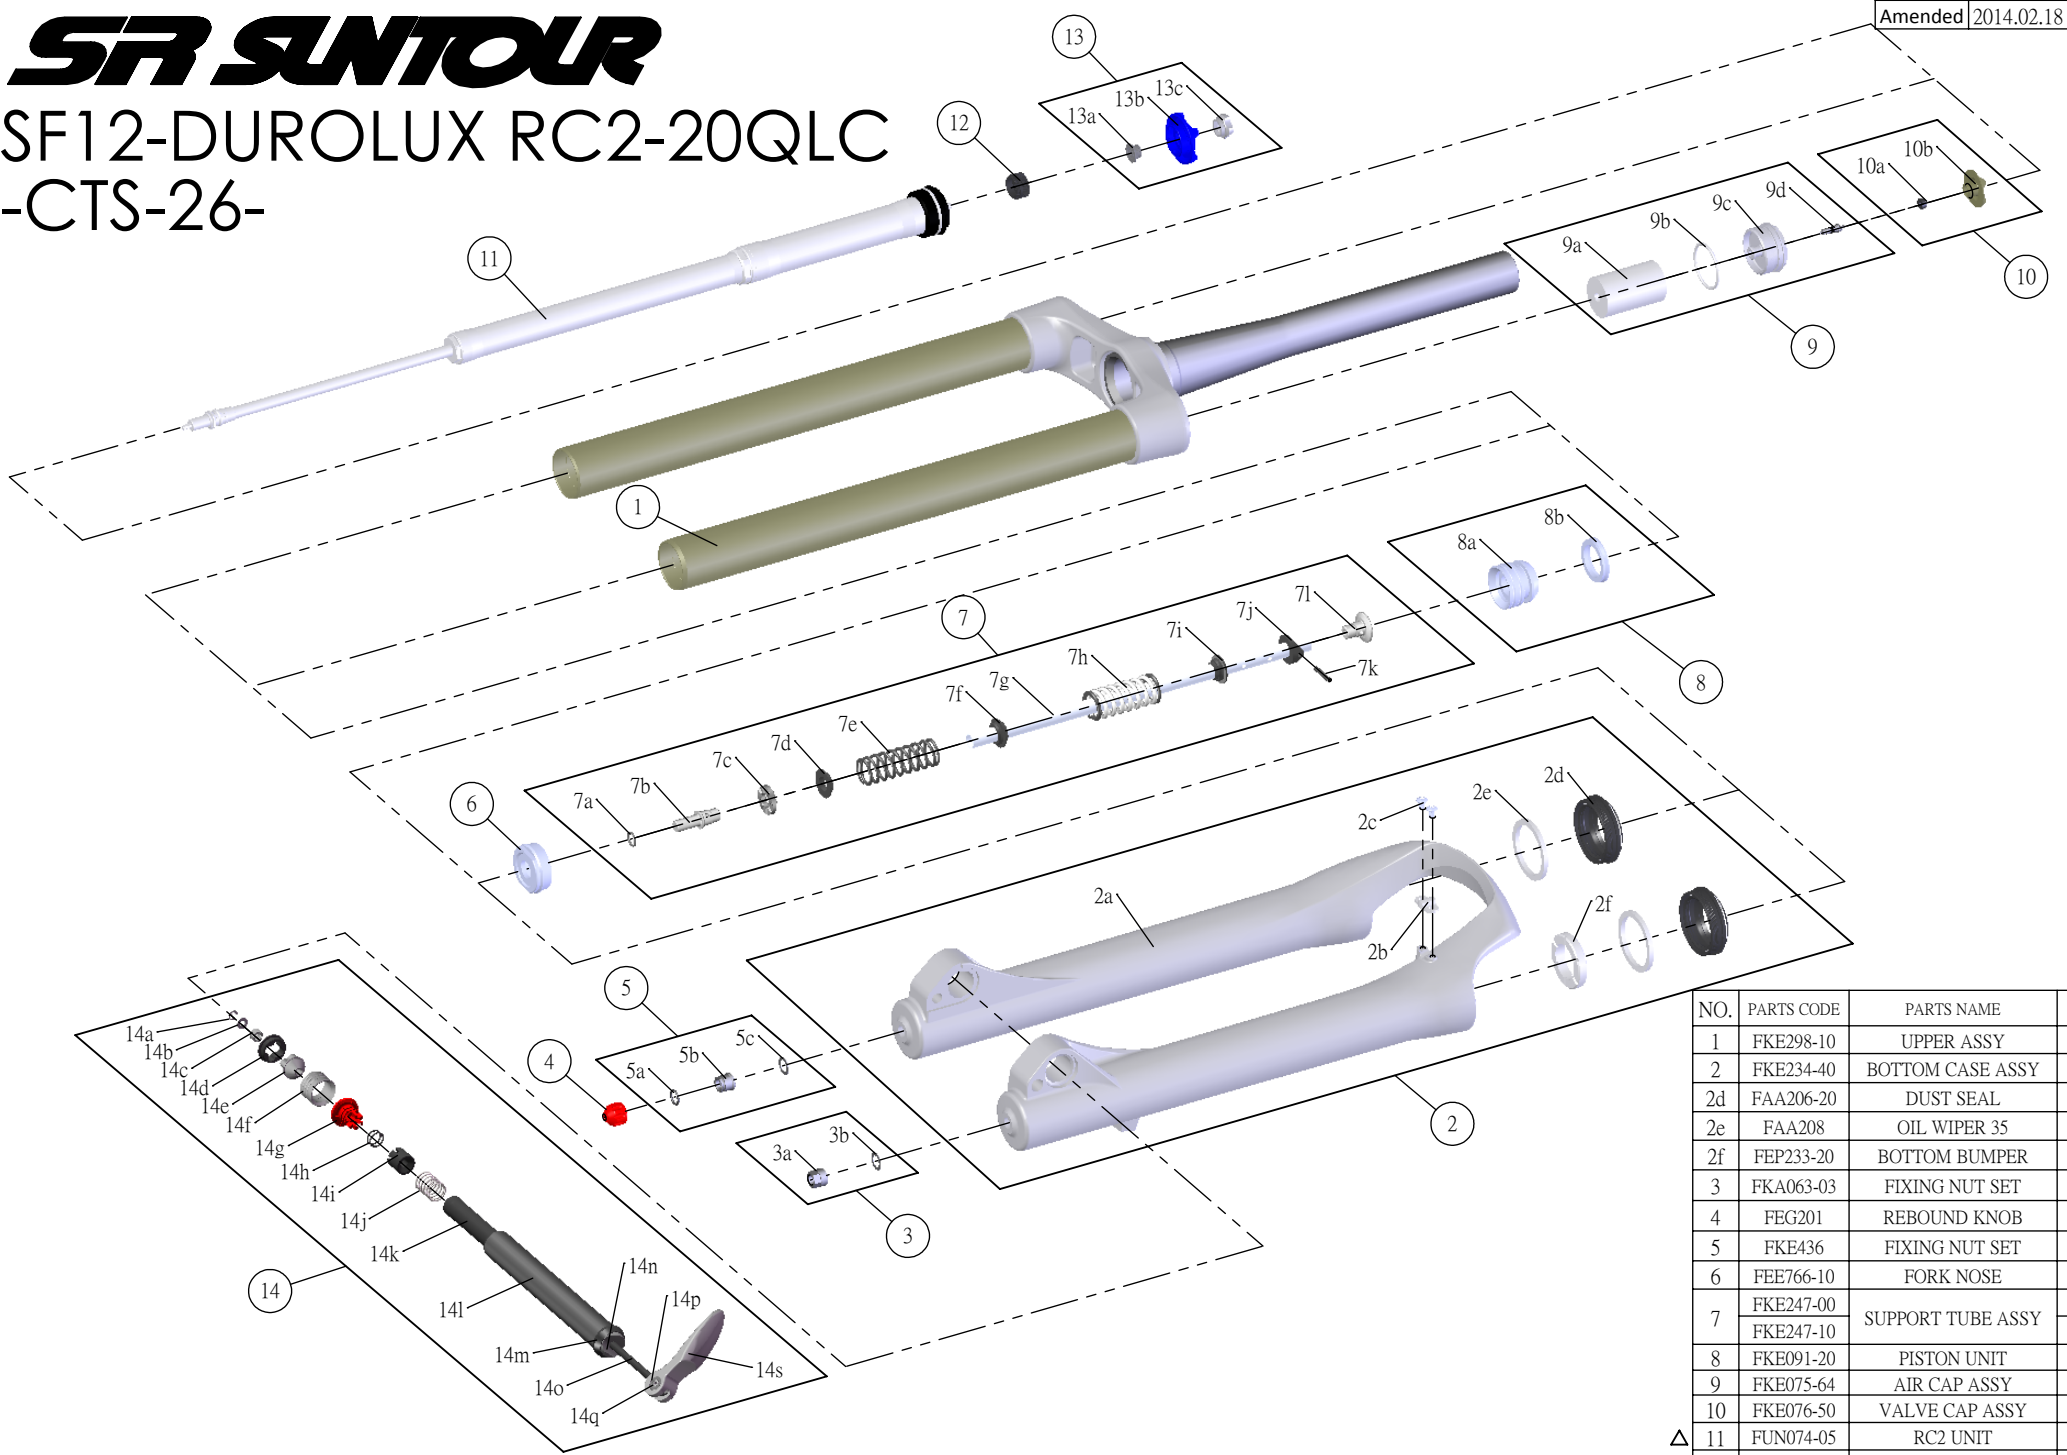

# SR SUNTOUR

## SF12-DUROLUX RC2-20QLC -CTS-26-

Date	2013.07.18	Version	2
Amended	2014.02.18		

NO.	PARTS CODE	PARTS NAME	160	180	QT
1	FKE298-10	UPPER ASSY	*	*	1
2	FKE234-40	BOTTOM CASE ASSY	*	*	1
2d	FAA206-20	DUST SEAL	*	*	2
2e	FAA208	OIL WIPER 35	*	*	2
2f	FEP233-20	BOTTOM BUMPER	*	*	1
3	FKA063-03	FIXING NUT SET	*	*	1
4	FEG201	REBOUND KNOB	*	*	1
5	FKE436	FIXING NUT SET	*	*	1
6	FEE766-10	FORK NOSE	*	*	1
7	FKE247-00	SUPPORT TUBE ASSY		*	1
	FKE247-10		*		1
8	FKE091-20	PISTON UNIT	*	*	1
9	FKE075-64	AIR CAP ASSY	*	*	1
10	FKE076-50	VALVE CAP ASSY	*	*	1
△ 11	FUN074-05	RC2 UNIT	*	*	1
	FEE256-30	ADJUST CORE	*	*	1
	FKE427	RC2 ADJUSTER ASSY	*	*	1
△ 14	FKA068-00	QLC20 AXLE SET	*	*	1