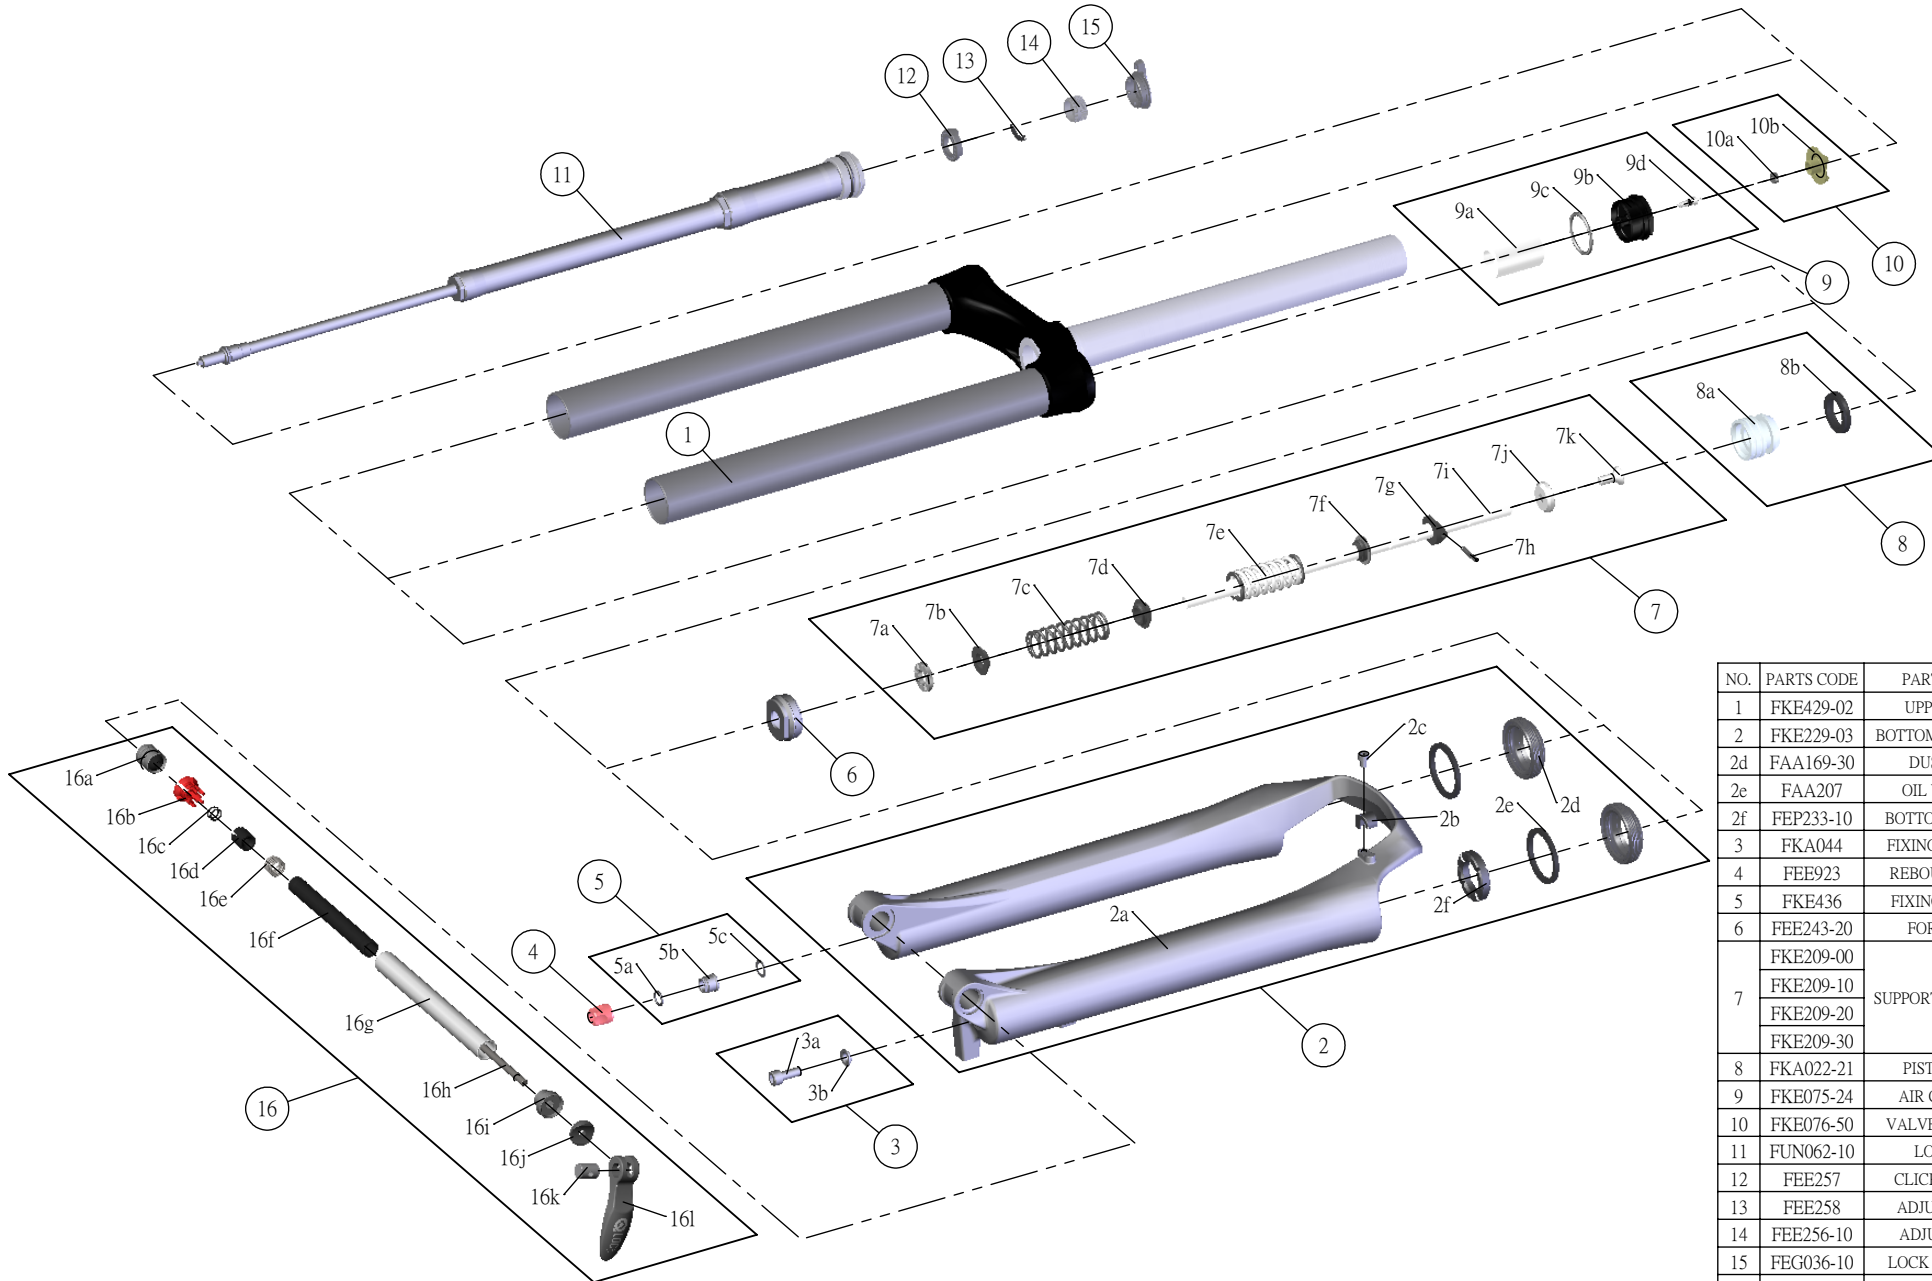

SUNTOUR

SF12-EPICON-X1-DS-LO-R-lite-15QLC-26-

Date	2013.07.19	Version	1
Amended			

NO.	PARTS CODE	PARTS NAME	80	100	120	140	QT
1	FKE429-02	UPPER ASSY	*	*	*	*	1
2	FKE229-03	BOTTOM CASE ASSY	*	*	*	*	1
2d	FAA169-30	DUST SEAL	*	*	*	*	2
2c	FAA207	OIL WIPER 32	*	*	*	*	2
2f	FEP233-10	BOTTOM BUMPER	*	*	*	*	1
3	FKA044	FIXING BOLT SET	*	*	*	*	1
4	FEE923	REBOUND KNOB	*	*	*	*	1
5	FKE436	FIXING NUT SET	*	*	*	*	1
6	FEE243-20	FORK NOSE	*	*	*	*	1
7	FKE209-00	SUPPORT TUBE ASSY			*		1
	FKE209-10			*		1	
	FKE209-20		*			1	
	FKE209-30				*	1	
8	FKA022-21	PISTON UNIT	*	*	*	*	1
9	FKE075-24	AIR CAP ASSY	*	*	*	*	1
10	FKE076-50	VALVE CAP ASSY	*	*	*	*	1
11	FUN062-10	LOR UNIT	*	*	*	*	1
12	FEE257	CLICK HOLDER	*	*	*	*	1
13	FEE258	ADJUST CLICK	*	*	*	*	1
14	FEE256-10	ADJUST CORE	*	*	*	*	1
15	FEG036-10	LOCK OUT KNOB	*	*	*	*	1
16	FKA069-00	QLC15 AXLE SET	*	*	*	*	1