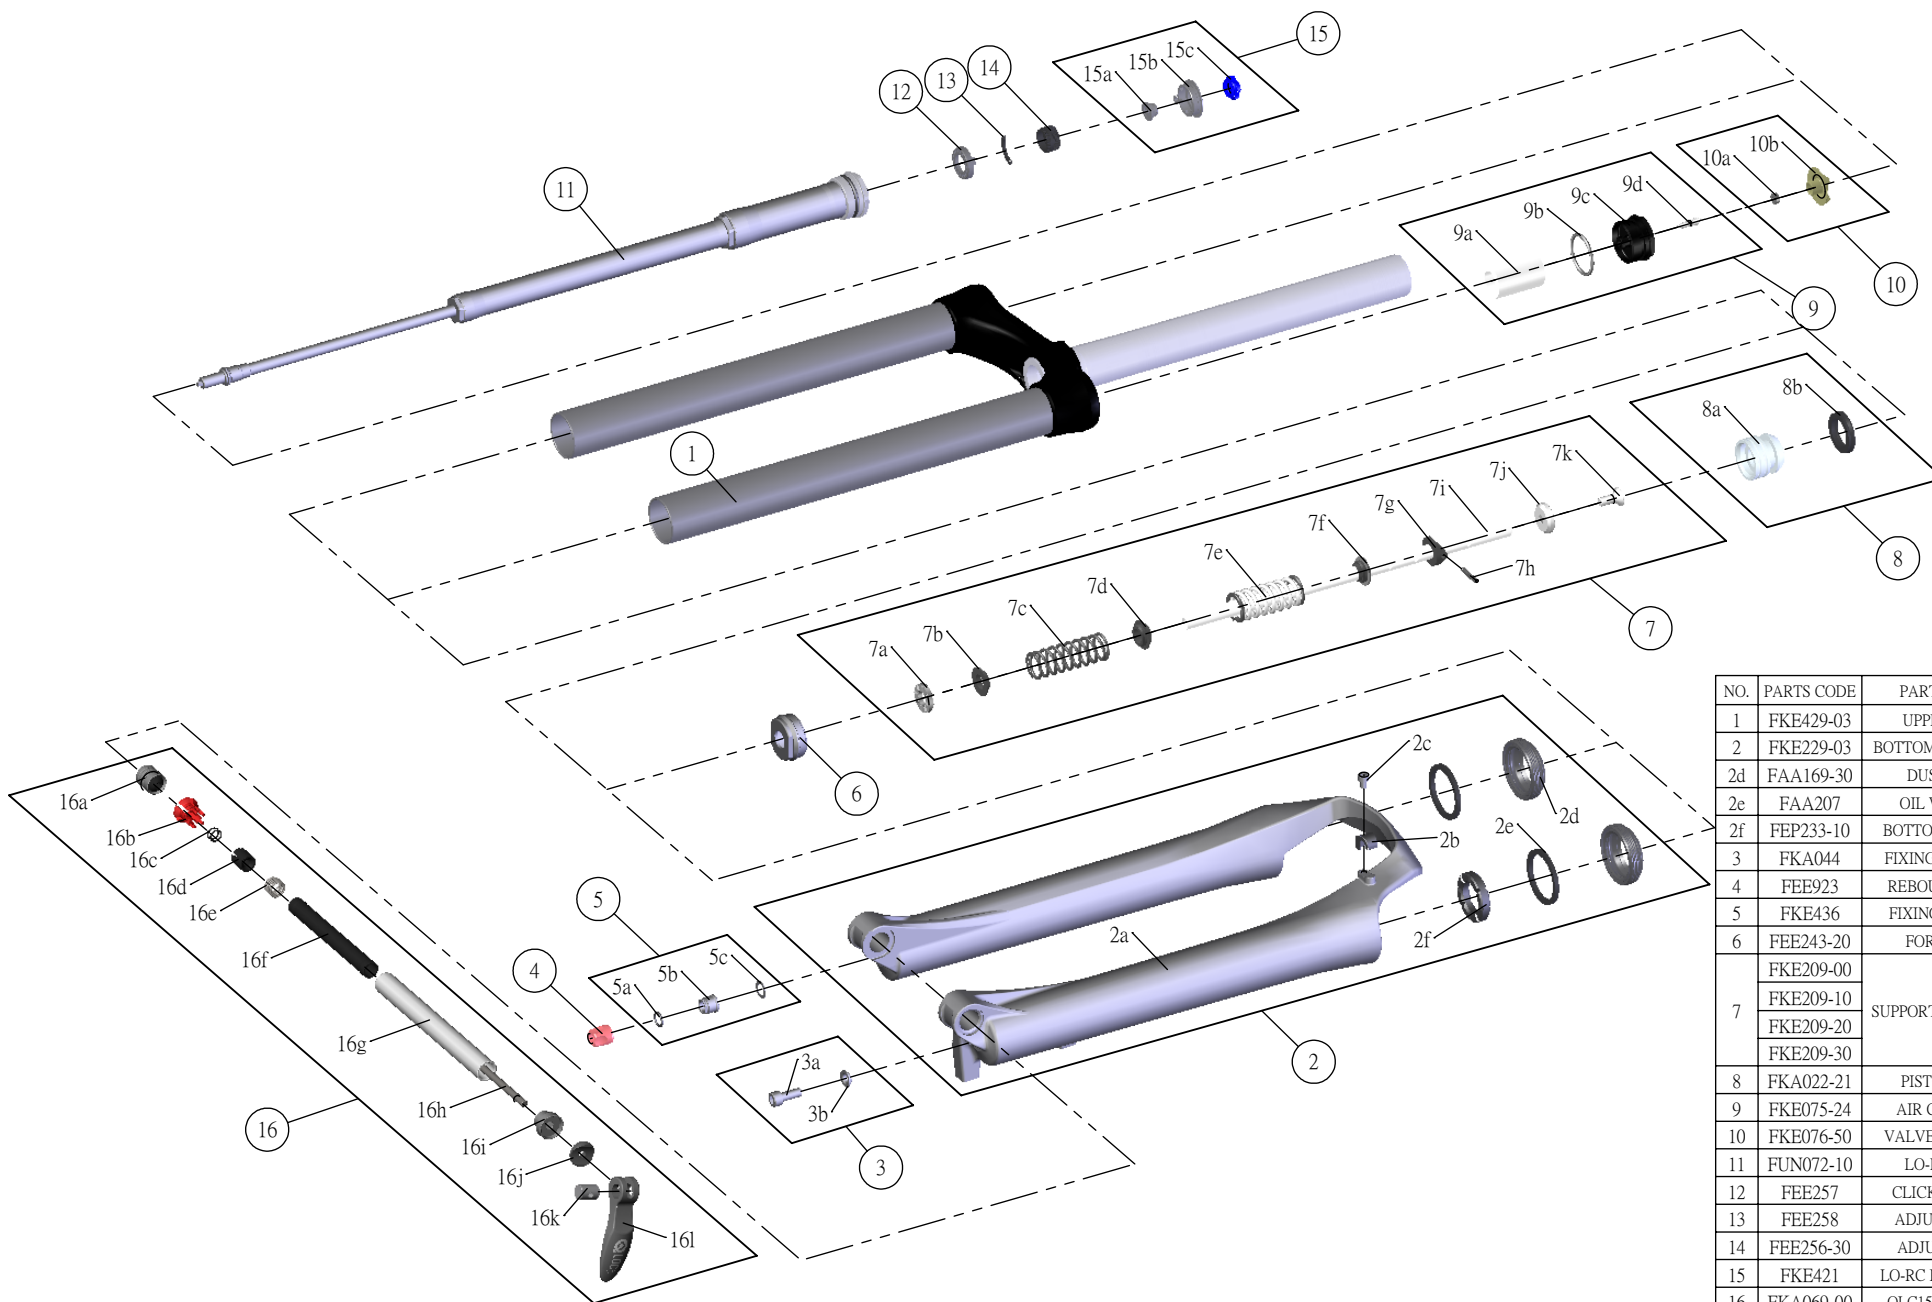

# SUNTOUR

## SF12-EPICON-X1-DS-LO-RC-15QLC-26-

Date	2013.07.19	Version	1
Amended			

NO.	PARTS CODE	PARTS NAME	80	100	120	140	QT
1	FKE429-03	UPPER ASSY	*	*	*	*	1
2	FKE229-03	BOTTOM CASE ASSY	*	*	*	*	1
2d	FAA169-30	DUST SEAL	*	*	*	*	2
2c	FAA207	OIL WIPER 32	*	*	*	*	2
2f	FEP233-10	BOTTOM BUMPER	*	*	*	*	1
3	FKA044	FIXING BOLT SET	*	*	*	*	1
4	FEE923	REBOUND KNOB	*	*	*	*	1
5	FKE436	FIXING NUT SET	*	*	*	*	1
6	FEE243-20	FORK NOSE	*	*	*	*	1
7	FKE209-00	SUPPORT TUBE ASSY			*		1
	FKE209-10			*		1	
	FKE209-20		*			1	
	FKE209-30				*	1	
8	FKA022-21	PISTON UNIT	*	*	*	*	1
9	FKE075-24	AIR CAP ASSY	*	*	*	*	1
10	FKE076-50	VALVE CAP ASSY	*	*	*	*	1
11	FUN072-10	LO-RC UNIT	*	*	*	*	1
12	FEE257	CLICK HOLDER	*	*	*	*	1
13	FEE258	ADJUST CLICK	*	*	*	*	1
14	FEE256-30	ADJUST CORE	*	*	*	*	1
15	FKE421	LO-RC KNOB ASSY	*	*	*	*	1
16	FKA069-00	QLC15 AXLE SET	*	*	*	*	1