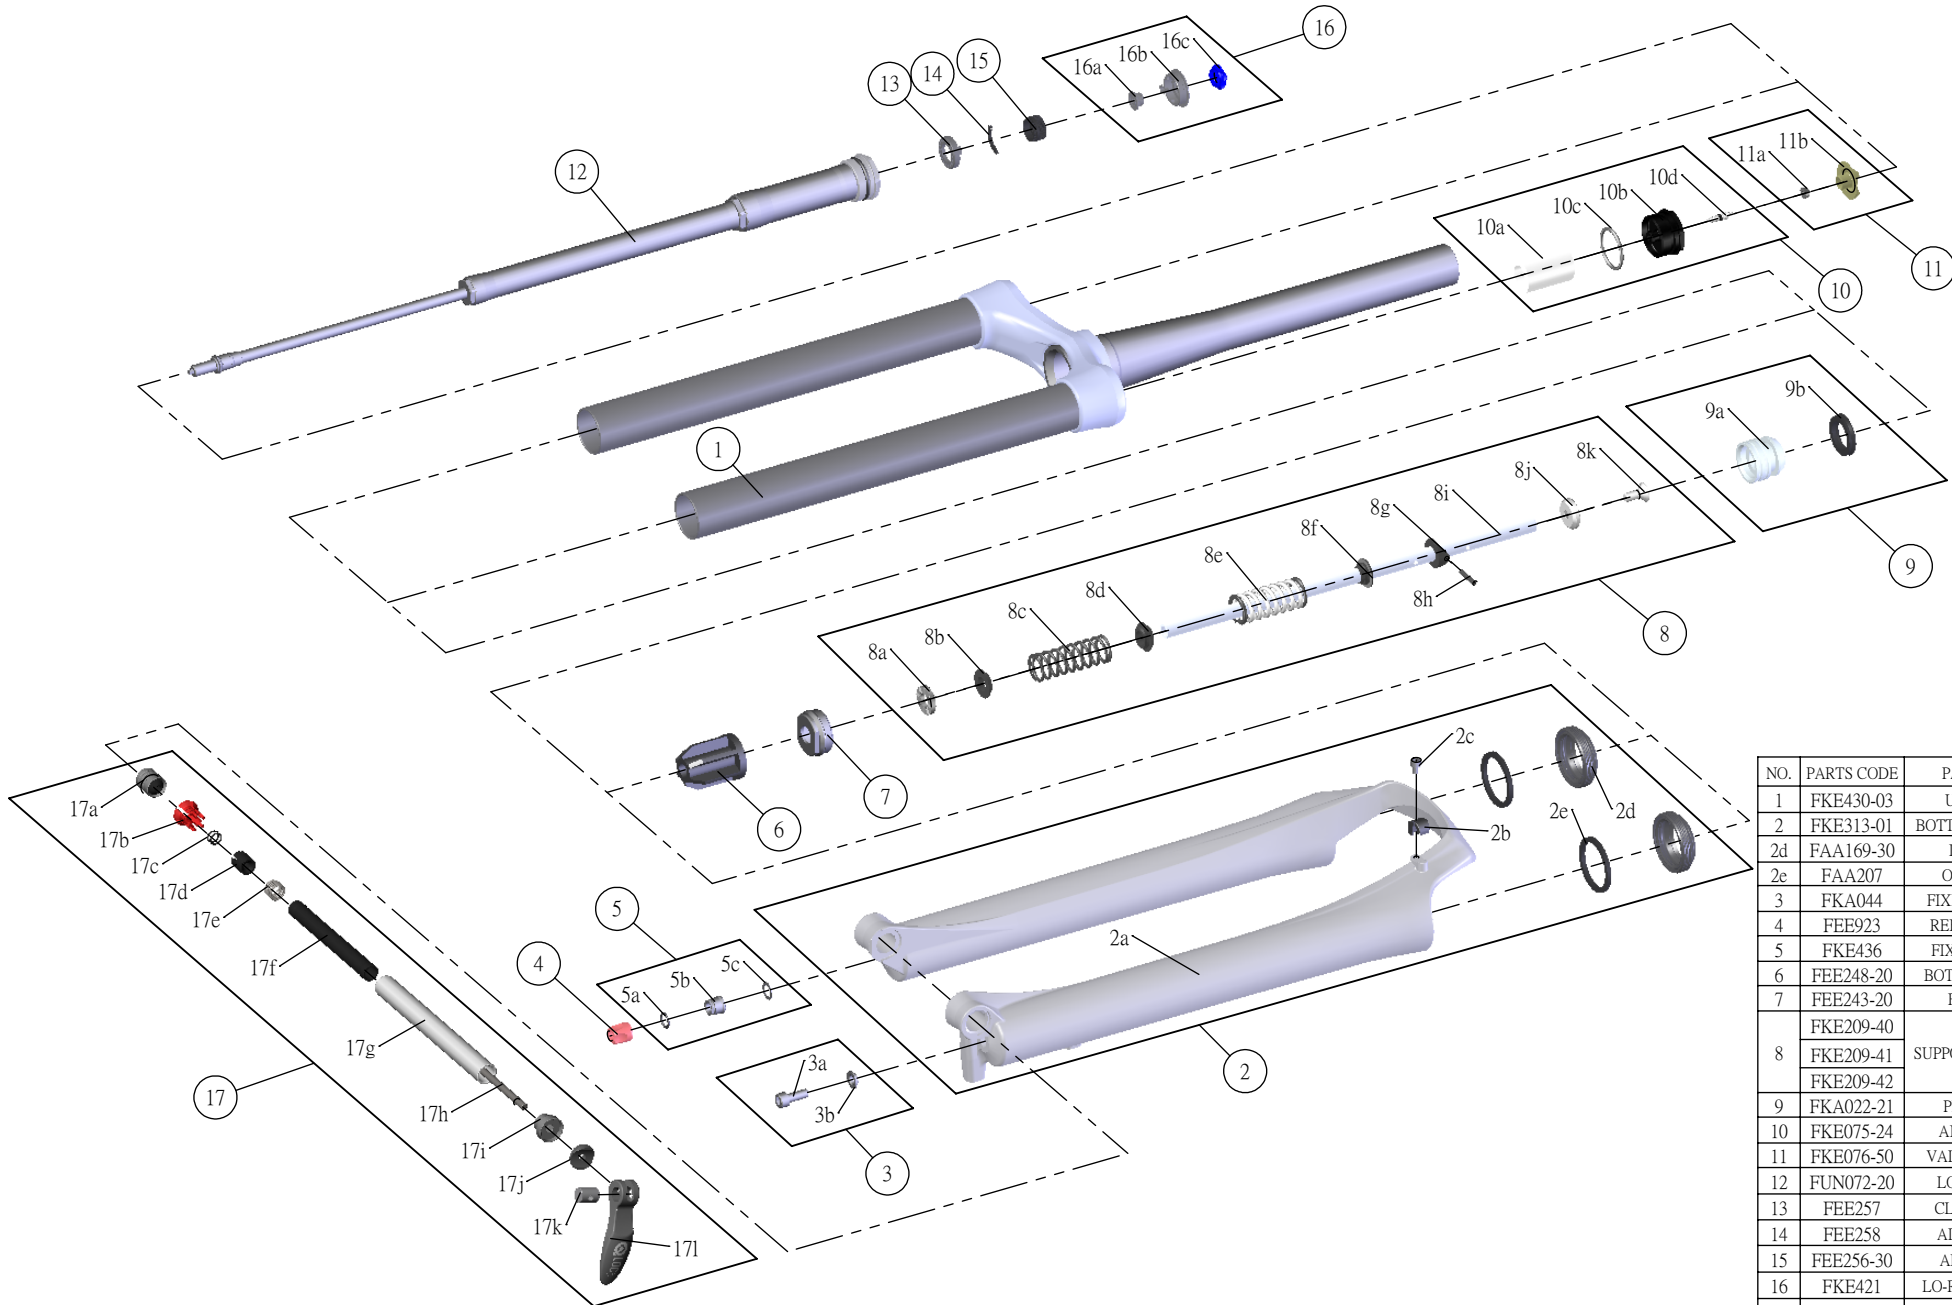

## SF12-EPICON-X1-DS-LO-RC-15QLC-CTS-29-

NO.	PARTS CODE	PARTS NAME	80	100	120	QT
1	FKE430-03	UPPER ASSY	*	*	*	1
2	FKE313-01	BOTTOM CASE ASSY	*	*	*	1
2d	FAA169-30	DUST SEAL	*	*	*	2
2e	FAA207	OIL WIPER 32	*	*	*	2
3	FKA044	FIXING BOLT SET	*	*	*	1
4	FEE923	REBOUND KNOB	*	*	*	1
5	FKE436	FIXING NUT SET	*	*	*	1
6	FEE248-20	BOTTOM STOPPER	*	*	*	1
7	FEE243-20	FORK NOSE	*	*	*	1
8	FKE209-40	SUPPORT TUBE ASSY			*	1
	FKE209-41		*		1	
	FKE209-42		*		1	
9	FKA022-21	PISTON UNIT	*	*	*	1
10	FKE075-24	AIR CAP ASSY	*	*	*	1
11	FKE076-50	VALVE CAP ASSY	*	*	*	1
12	FUN072-20	LO-RC-29 UNIT	*	*	*	1
13	FEE257	CLICK HOLDER	*	*	*	1
14	FEE258	ADJUST CLICK	*	*	*	1
15	FEE256-30	ADJUST CORE	*	*	*	1
16	FKE421	LO-RC KNOB ASSY	*	*	*	1
17	FKA069-00	QLC15 AXLE SET	*	*	*	1