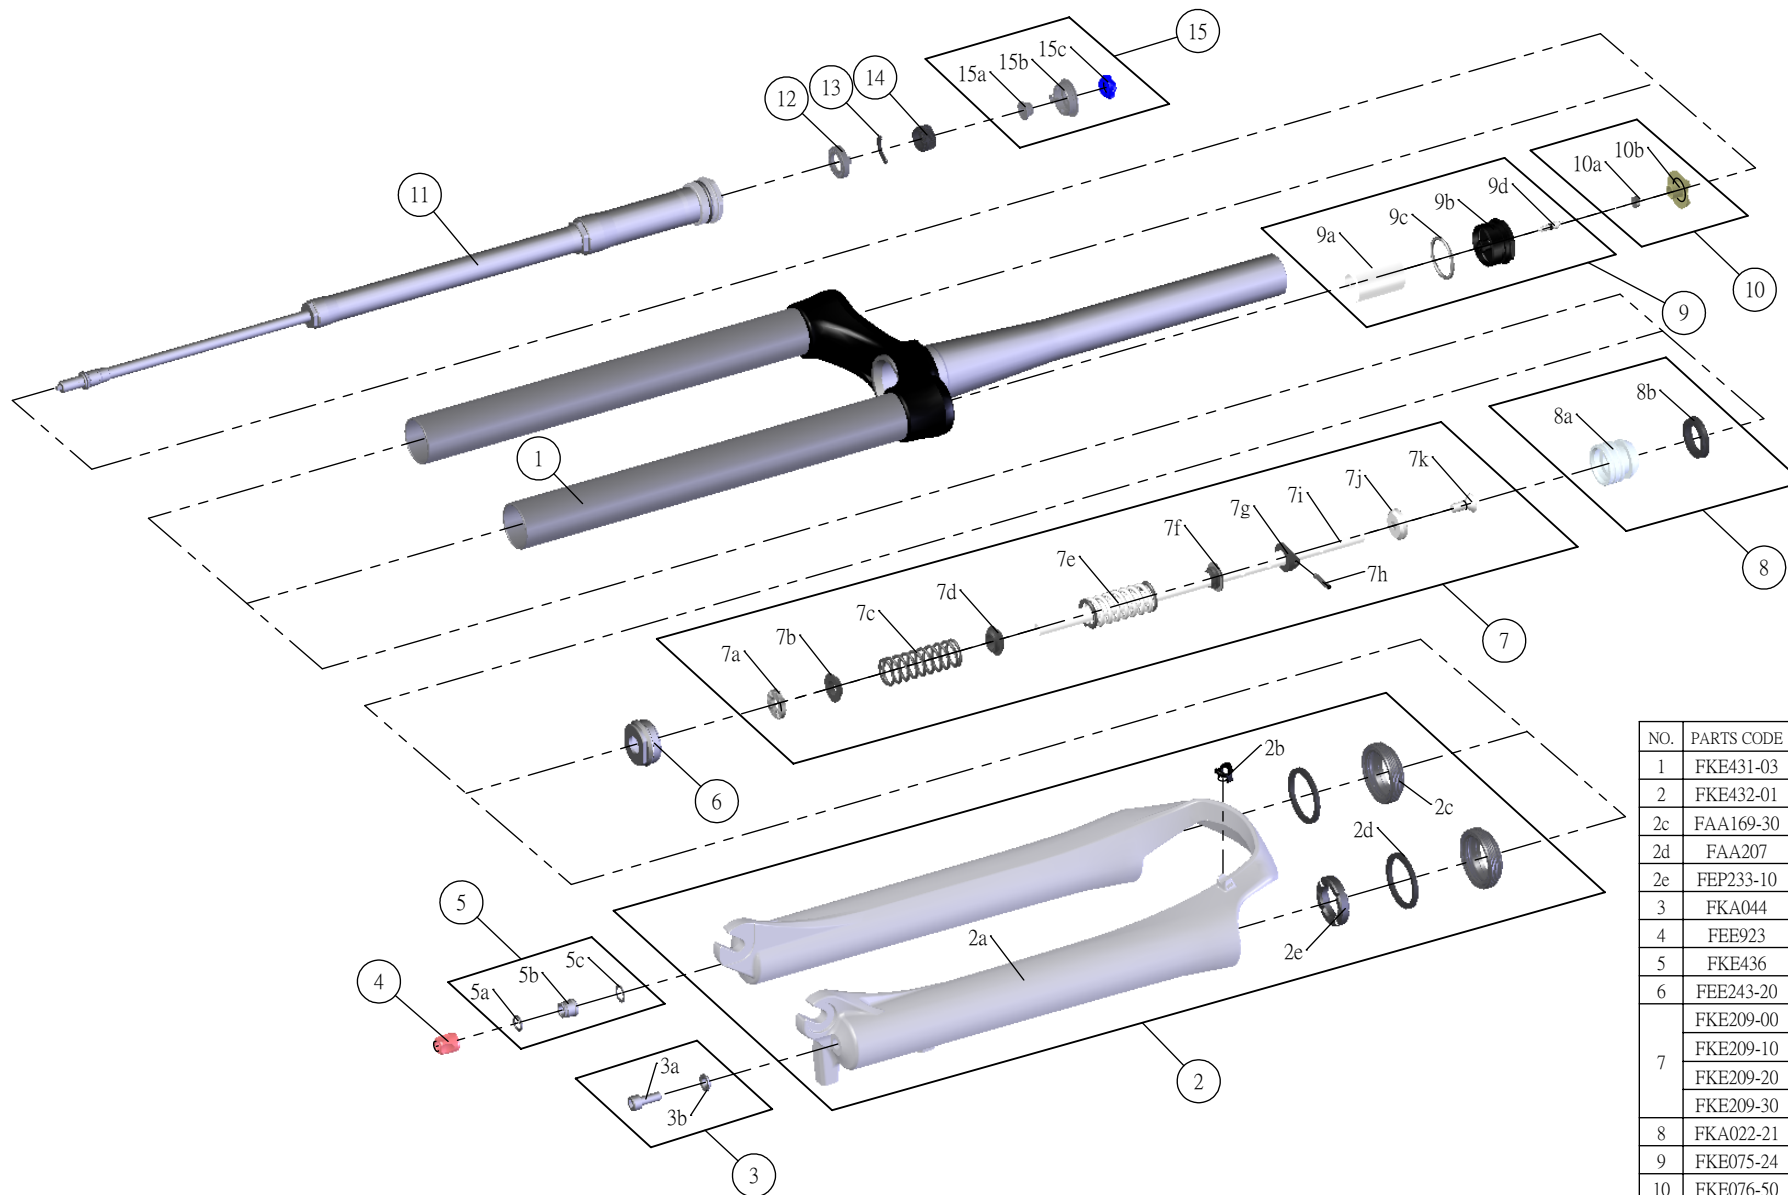

# SR SUNTOUR

## SF12-EPICON-X1-DS-LO-RC-CTS-26-

Date	2013.07.19	Version	1
Amended			

NO.	PARTS CODE	PARTS NAME	80	100	120	140	QT
1	FKE431-03	UPPER ASSY	*	*	*	*	1
2	FKE432-01	BOTTOM CASE ASSY	*	*	*	*	1
2c	FAA169-30	DUST SEAL	*	*	*	*	2
2d	FAA207	OIL WIPER 32	*	*	*	*	2
2e	FEP233-10	BOTTOM BUMPER	*	*	*	*	1
3	FKA044	FIXING BOLT SET	*	*	*	*	1
4	FEE923	REBOUND KNOB	*	*	*	*	1
5	FKE436	FIXING NUT SET	*	*	*	*	1
6	FEE243-20	FORK NOSE	*	*	*	*	1
7	FKE209-00	SUPPORT TUBE ASSY			*		1
	FKE209-10		*			1	
	FKE209-20		*			1	
	FKE209-30				*	1	
8	FKA022-21	PISTON UNIT	*	*	*	*	1
9	FKE075-24	AIR CAP ASSY	*	*	*	*	1
10	FKE076-50	VALVE CAP ASSY	*	*	*	*	1
11	FUN072-10	LO-RC UNIT	*	*	*	*	1
12	FEE257	CLICK HOLDER	*	*	*	*	1
13	FEE258	ADJUST CLICK	*	*	*	*	1
14	FEE256-30	ADJUST CORE	*	*	*	*	1
15	FKE421	LO-RC KNOB ASSY	*	*	*	*	1