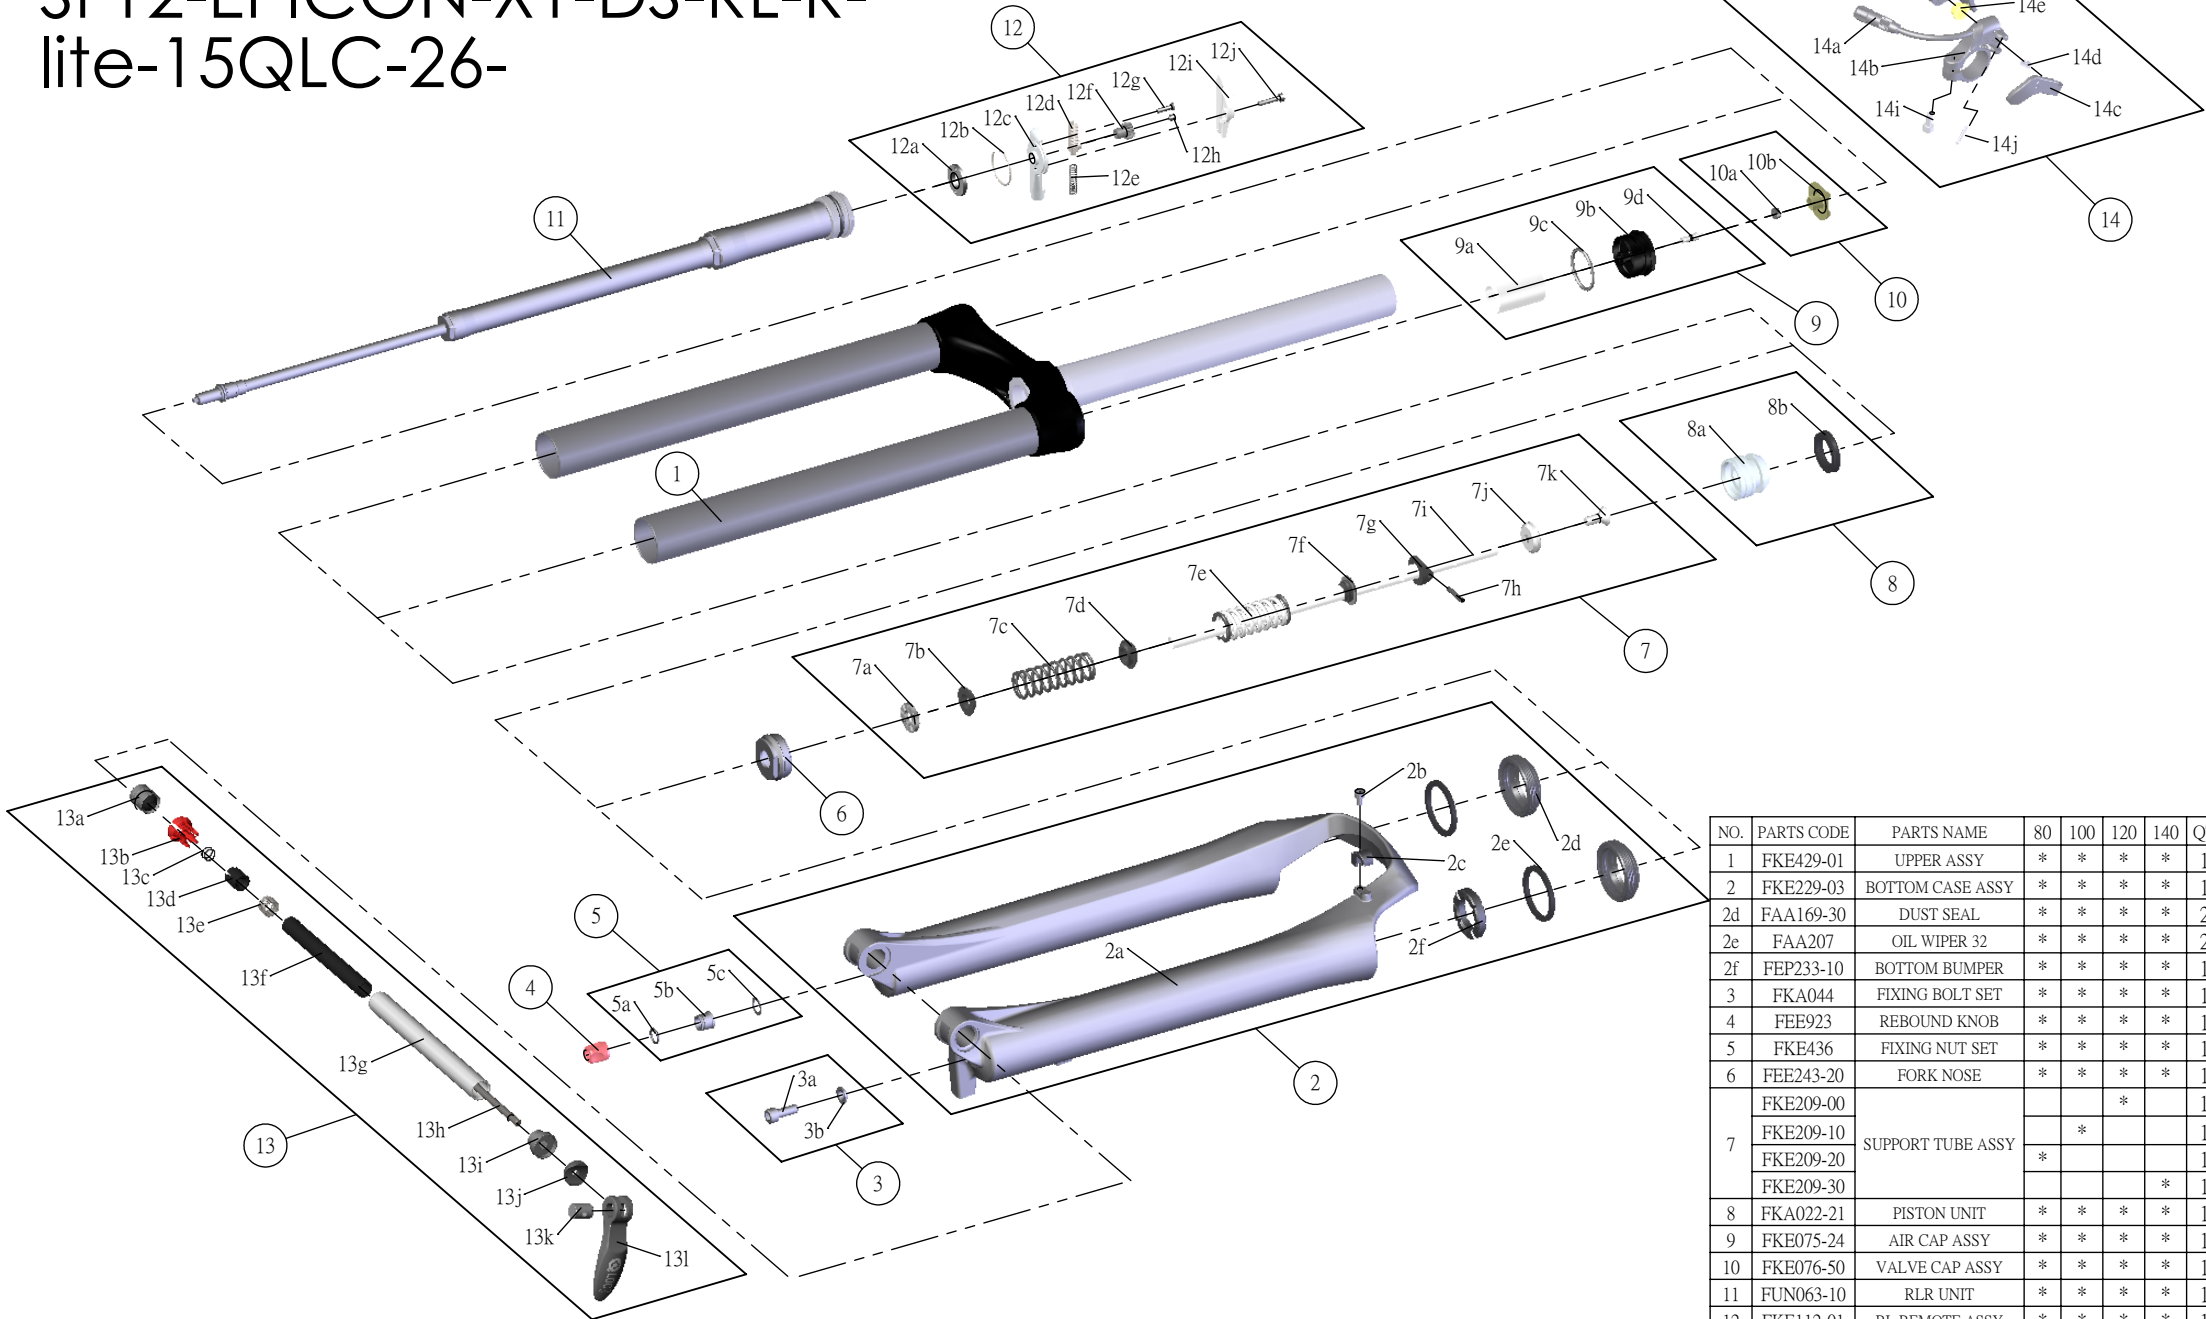

SF SUNTOUR

SF12-EPICON-X1-DS-RL-R- lite-15QLC-26-

Date	2013.07.19	Version	1
Amended			

NO.	PARTS CODE	PARTS NAME	80	100	120	140	QT
1	FKE429-01	UPPER ASSY	*	*	*	*	1
2	FKE229-03	BOTTOM CASE ASSY	*	*	*	*	1
2d	FAA169-30	DUST SEAL	*	*	*	*	2
2e	FAA207	OIL WIPER 32	*	*	*	*	2
2f	FEP233-10	BOTTOM BUMPER	*	*	*	*	1
3	FKA044	FIXING BOLT SET	*	*	*	*	1
4	FEE923	REBOUND KNOB	*	*	*	*	1
5	FKE436	FIXING NUT SET	*	*	*	*	1
6	FEE243-20	FORK NOSE	*	*	*	*	1
7	FKE209-00	SUPPORT TUBE ASSY			*		1
	FKE209-10		*			1	
	FKE209-20						1
	FKE209-30					*	1
8	FKA022-21	PISTON UNIT	*	*	*	*	1
9	FKE075-24	AIR CAP ASSY	*	*	*	*	1
10	FKE076-50	VALVE CAP ASSY	*	*	*	*	1
11	FUN063-10	RLR UNIT	*	*	*	*	1
12	FKE112-01	RL REMOTE ASSY	*	*	*	*	1
13	FKA069-00	QLC15 AXLE SET	*	*	*	*	1
14	SL12SC-RLO	REMOTE LEVER ASSY	*	*	*	*	1