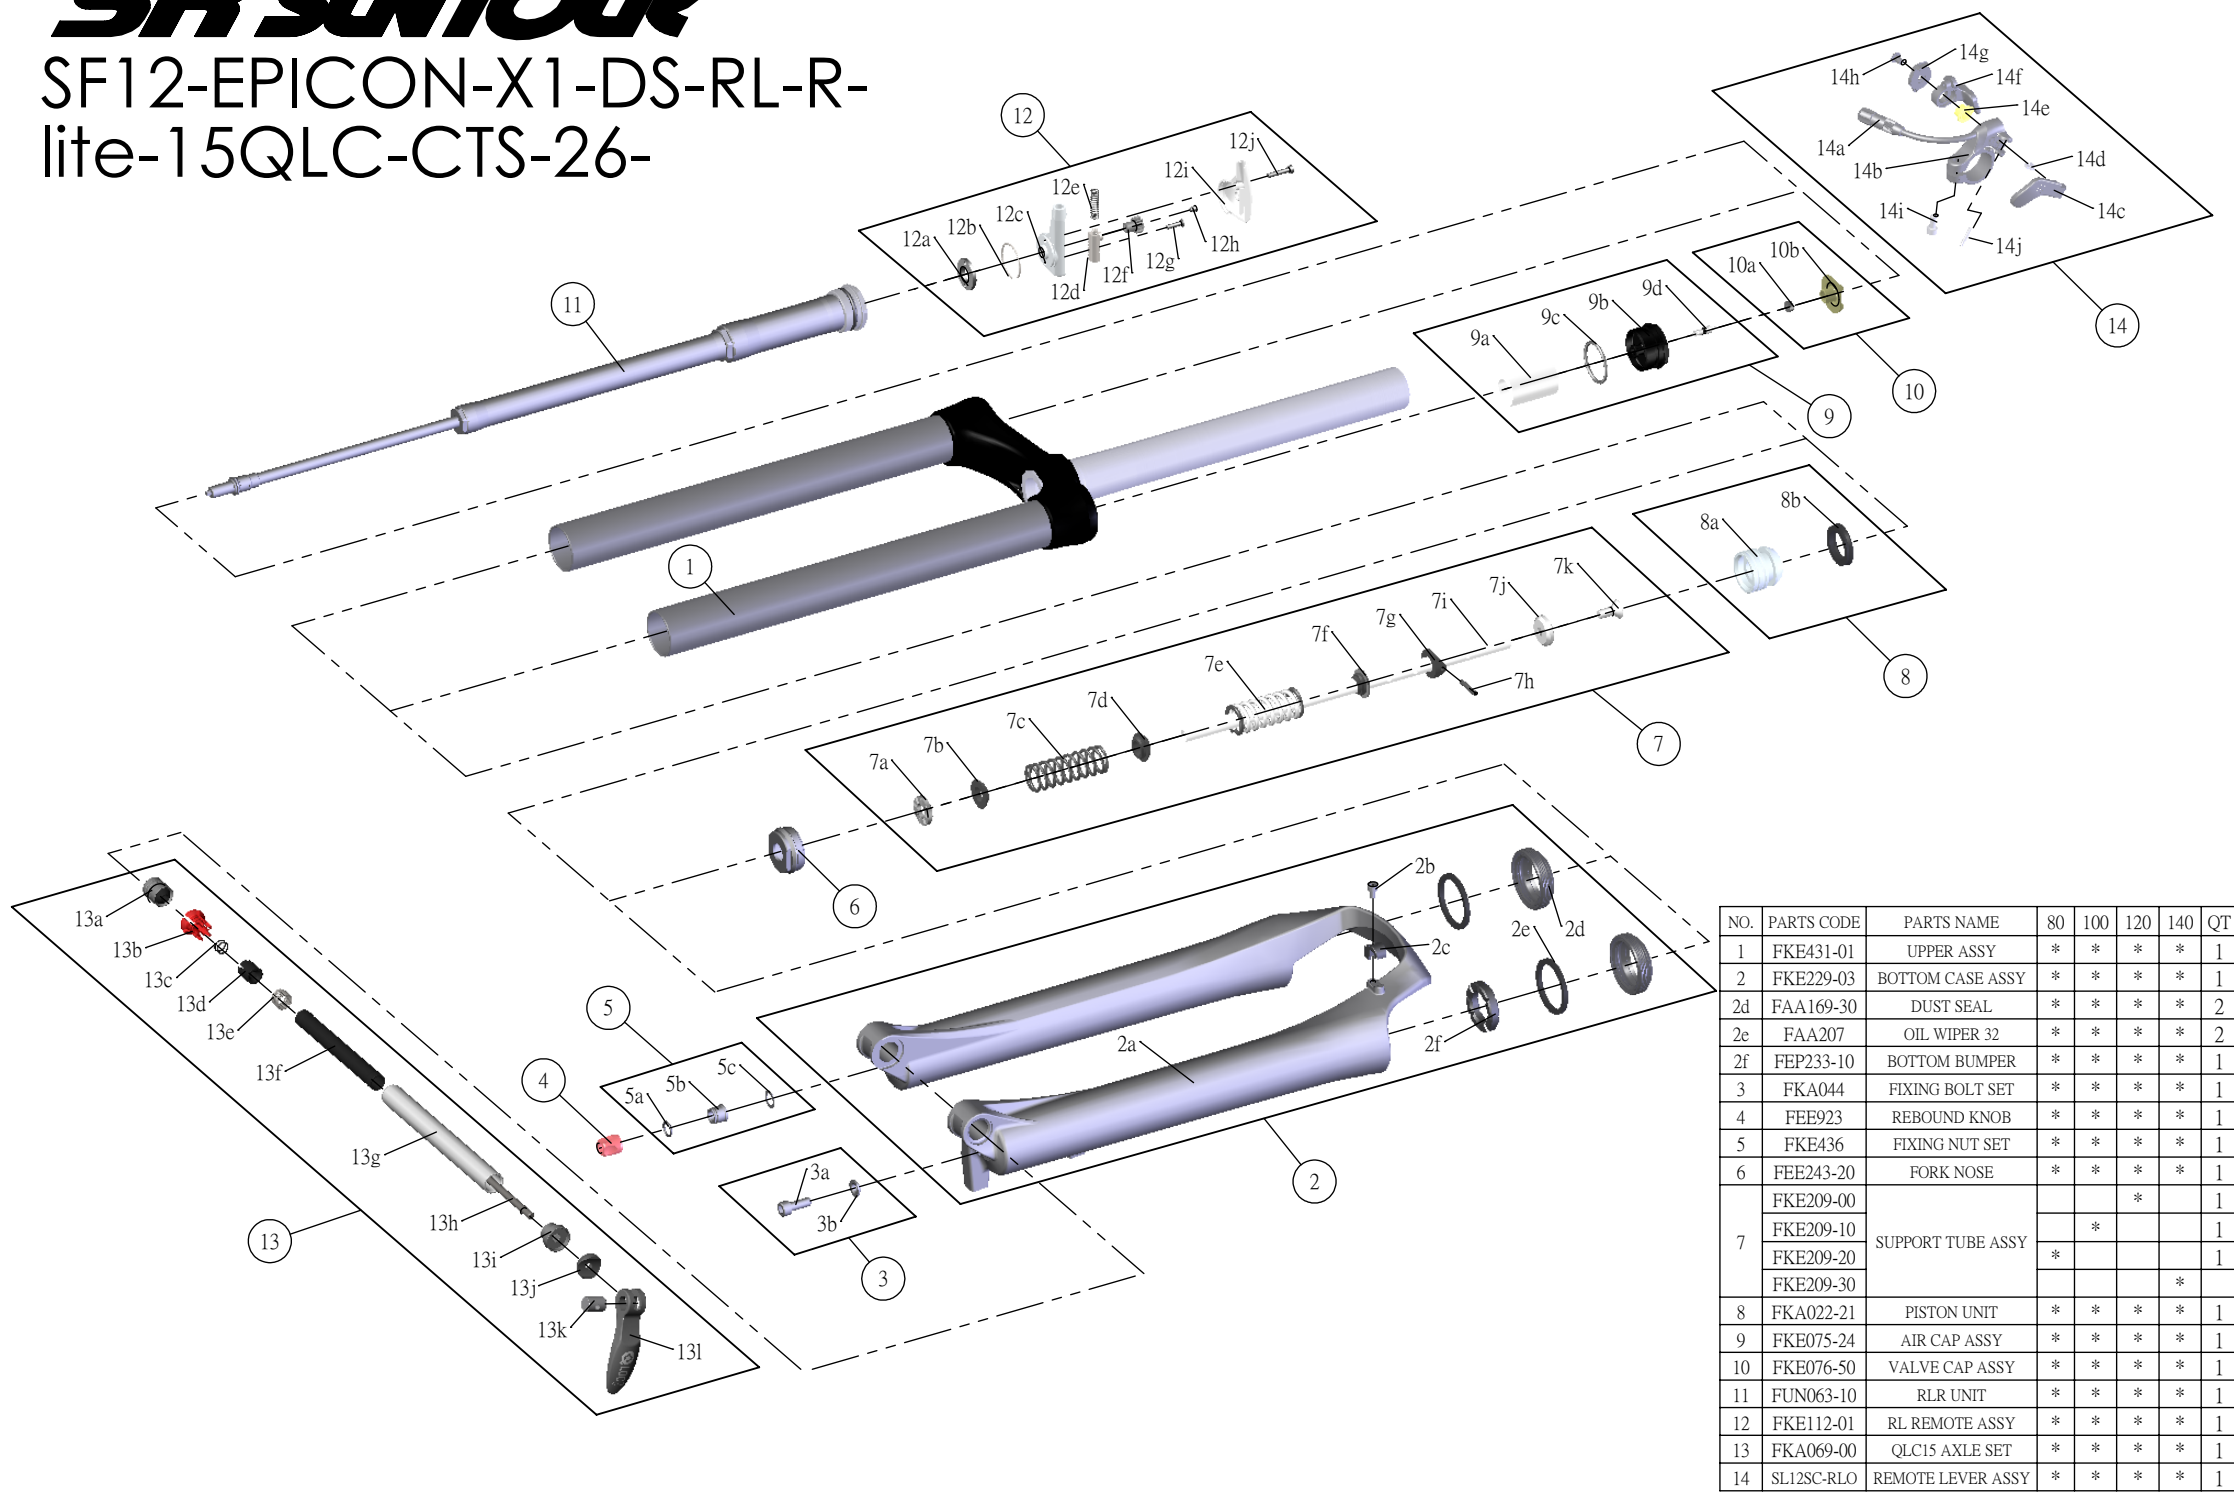

SR SUNTOUR

SF12-EPICON-X1-DS-RL-R-
lite-15QLC-CTS-26-

Date	2013.07.19	Version	1
Amended			

NO.	PARTS CODE	PARTS NAME	80	100	120	140	QT
1	FKE431-01	UPPER ASSY	*	*	*	*	1
2	FKE229-03	BOTTOM CASE ASSY	*	*	*	*	1
2d	FAA169-30	DUST SEAL	*	*	*	*	2
2e	FAA207	OIL WIPER 32	*	*	*	*	2
2f	FEP233-10	BOTTOM BUMPER	*	*	*	*	1
3	FKA044	FIXING BOLT SET	*	*	*	*	1
4	FEE923	REBOUND KNOB	*	*	*	*	1
5	FKE436	FIXING NUT SET	*	*	*	*	1
6	FEE243-20	FORK NOSE	*	*	*	*	1
7	FKE209-00	SUPPORT TUBE ASSY			*		1
	FKE209-10		*			1	
	FKE209-20		*			1	
	FKE209-30				*		
8	FKA022-21	PISTON UNIT	*	*	*	*	1
9	FKE075-24	AIR CAP ASSY	*	*	*	*	1
10	FKE076-50	VALVE CAP ASSY	*	*	*	*	1
11	FUN063-10	RLR UNIT	*	*	*	*	1
12	FKE112-01	RL REMOTE ASSY	*	*	*	*	1
13	FKA069-00	QLC15 AXLE SET	*	*	*	*	1
14	SL12SC-RLO	REMOTE LEVER ASSY	*	*	*	*	1