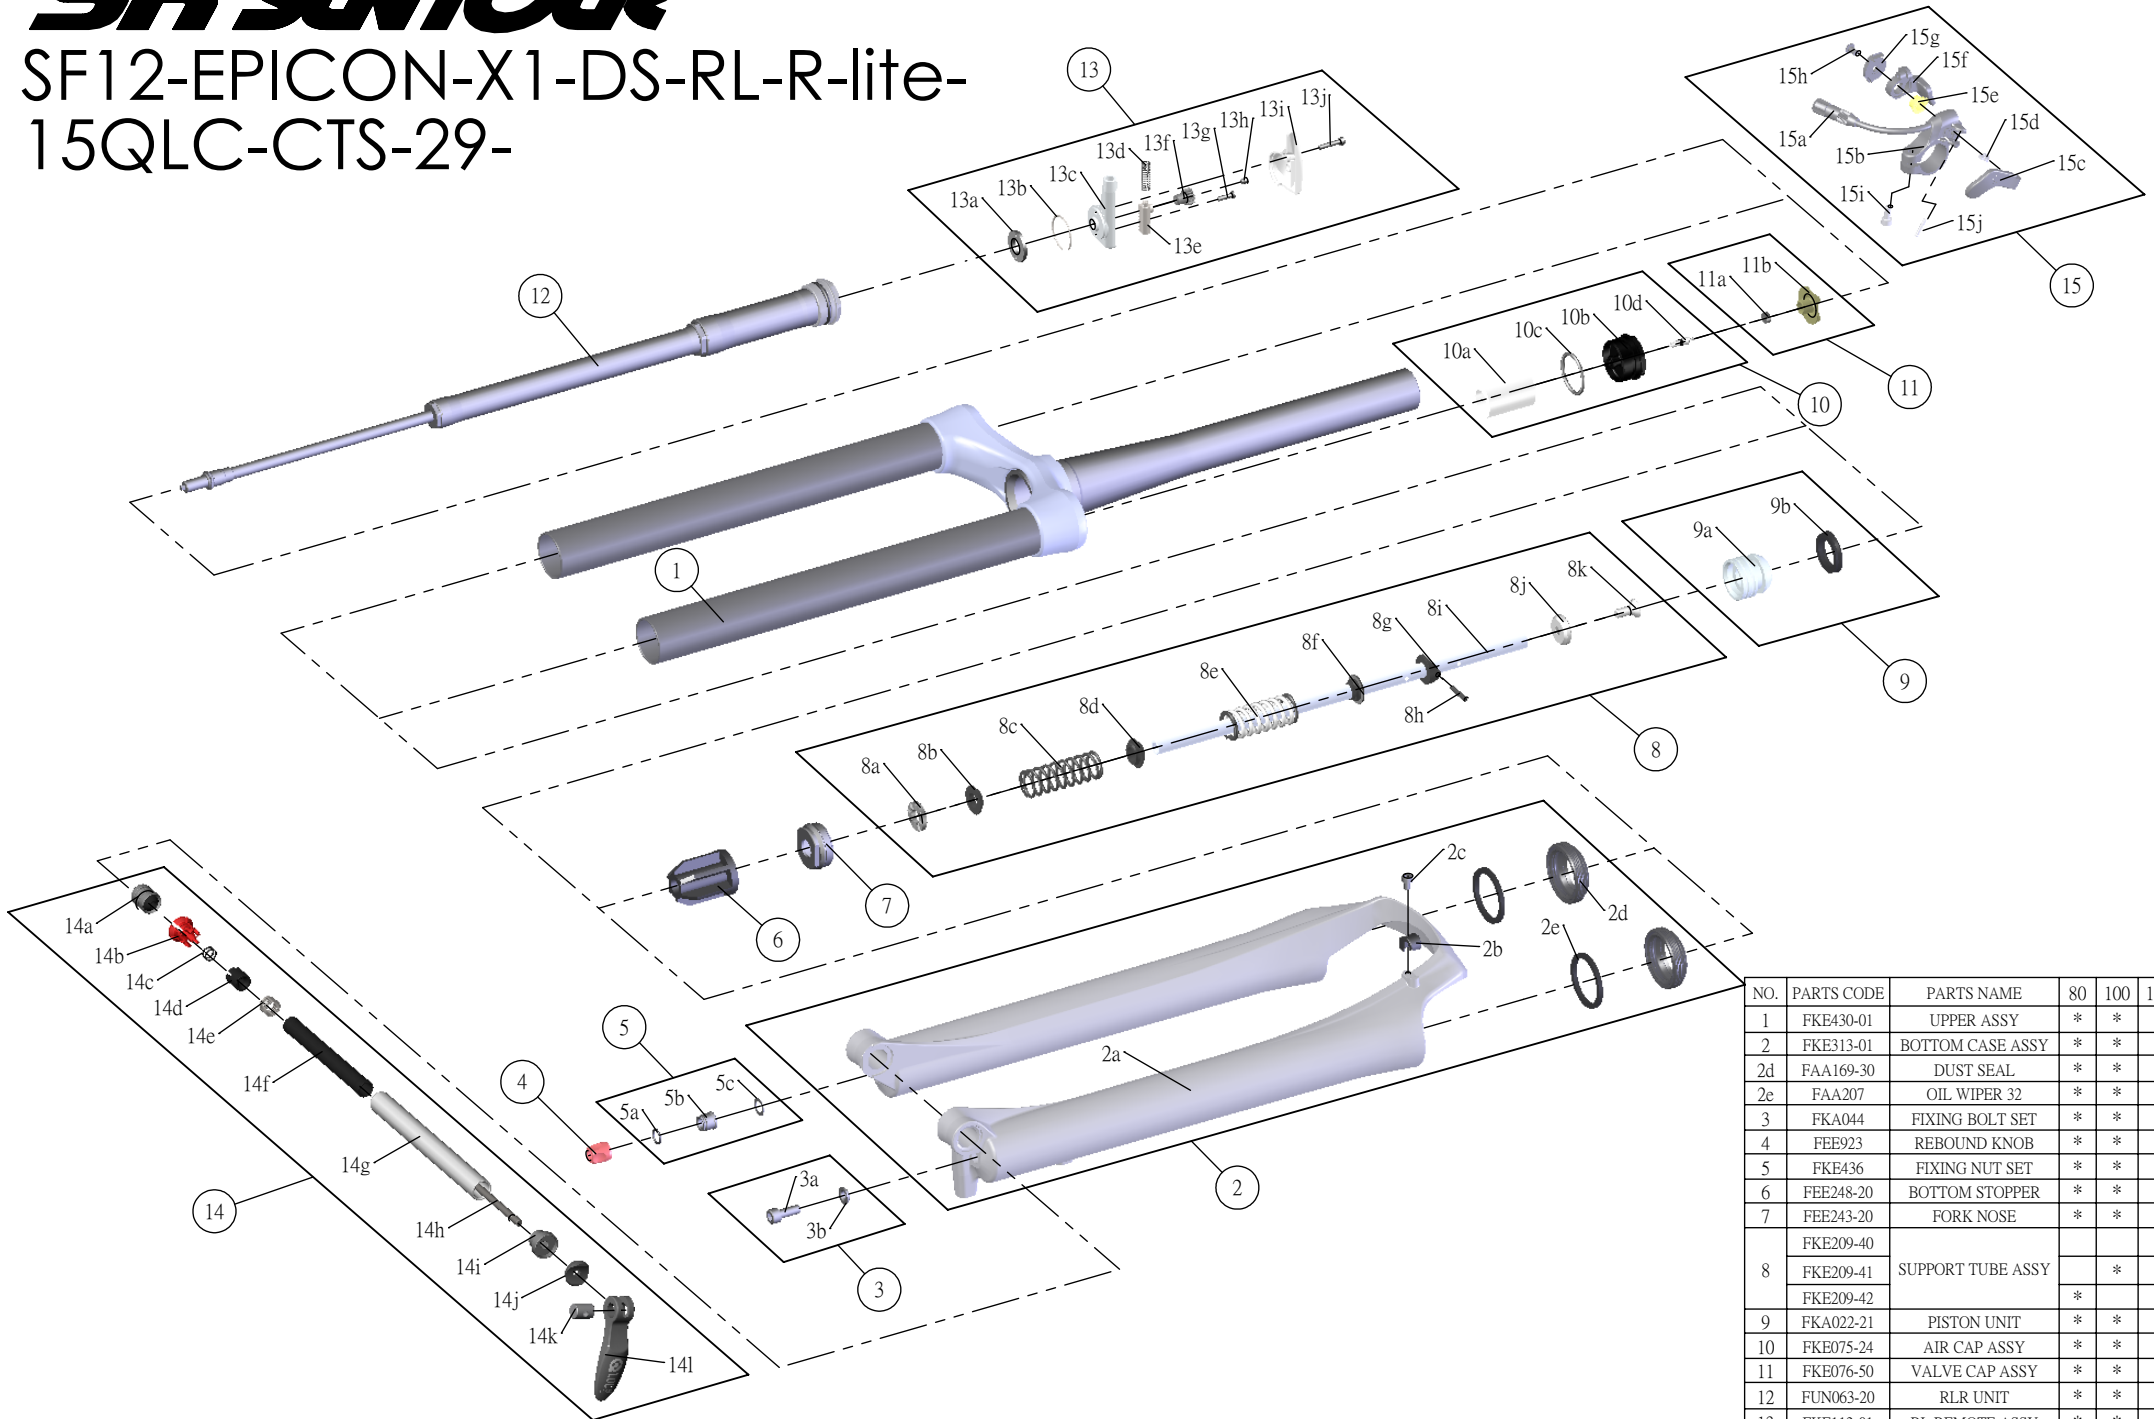

SF SUNTOUR

SF12-EPICON-X1-DS-RL-R-lite-
15QLC-CTS-29-

Date	2013.07.19	Version	1
Amended			

NO.	PARTS CODE	PARTS NAME	80	100	120	QT
1	FKE430-01	UPPER ASSY	*	*	*	1
2	FKE313-01	BOTTOM CASE ASSY	*	*	*	1
2d	FAA169-30	DUST SEAL	*	*	*	2
2e	FAA207	OIL WIPER 32	*	*	*	2
3	FKA044	FIXING BOLT SET	*	*	*	1
4	FEE923	REBOUND KNOB	*	*	*	1
5	FKE436	FIXING NUT SET	*	*	*	1
6	FEE248-20	BOTTOM STOPPER	*	*	*	1
7	FEE243-20	FORK NOSE	*	*	*	1
8	FKE209-40	SUPPORT TUBE ASSY			*	1
	FKE209-41			*	1	
	FKE209-42		*		1	
9	FKA022-21	PISTON UNIT	*	*	*	1
10	FKE075-24	AIR CAP ASSY	*	*	*	1
11	FKE076-50	VALVE CAP ASSY	*	*	*	1
12	FUN063-20	RLR UNIT	*	*	*	1
13	FKE112-01	RL REMOTE ASSY	*	*	*	1
14	FKA069-00	QLC15 AXLE SET	*	*	*	1
15	SL12SC-RLO	REMOTE LEVER ASSY	*	*	*	1