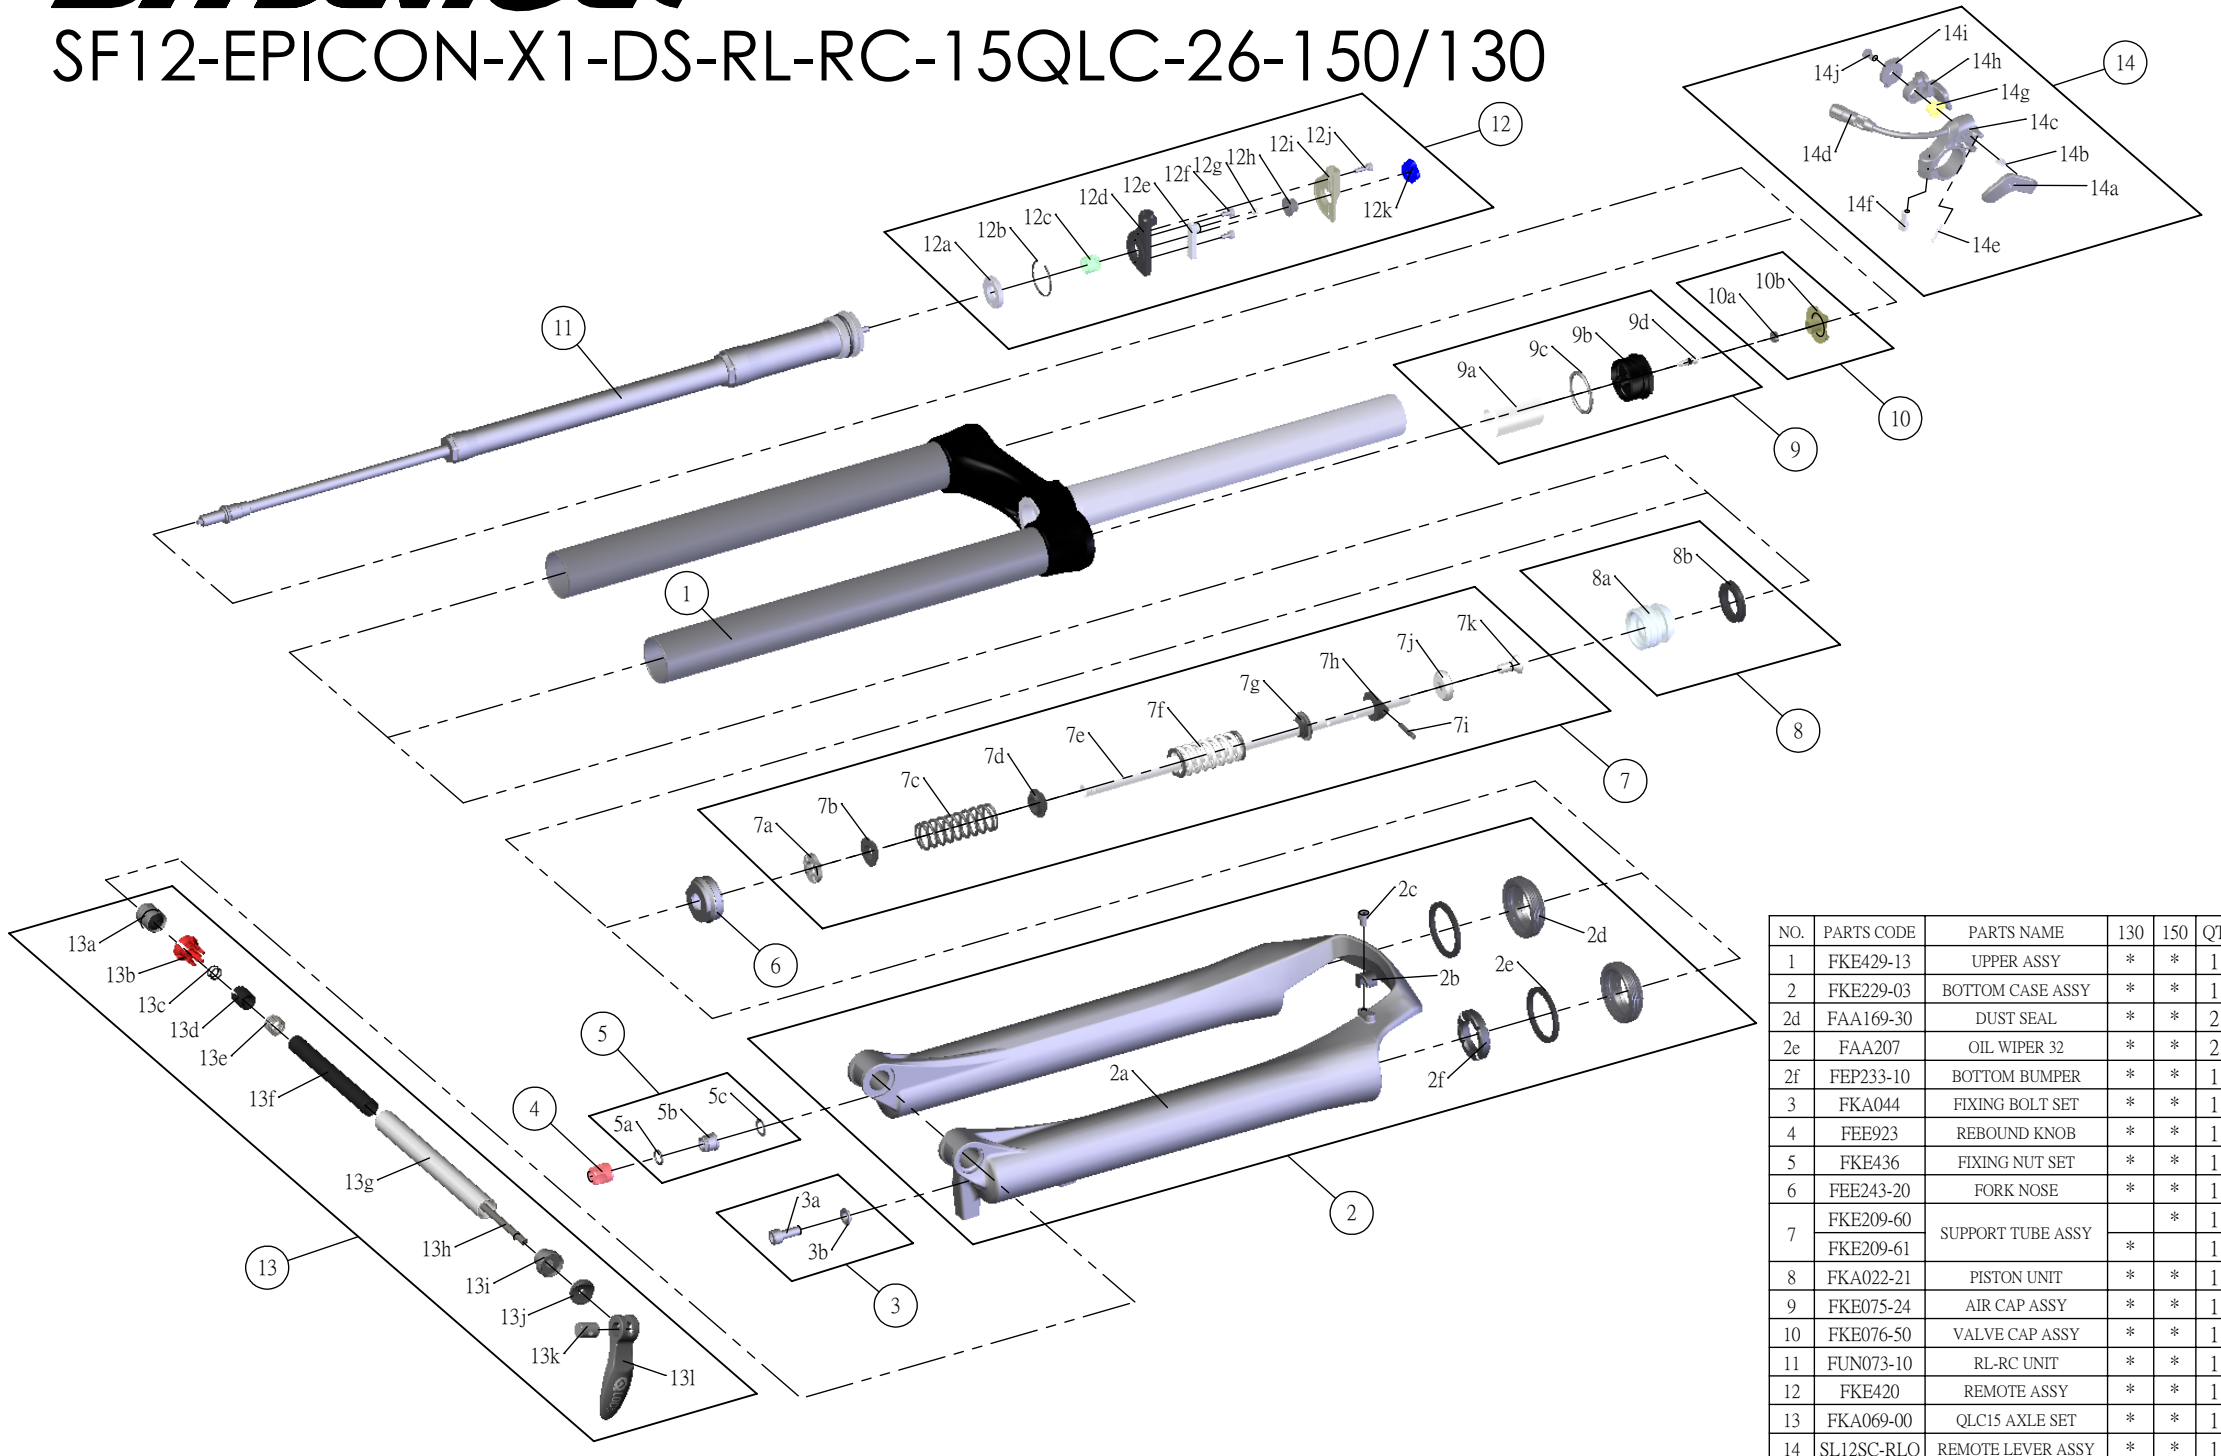

## SF12-EPICON-X1-DS-RL-RC-15QLC-26-150/130

Date	2013.07.19	Version	1
Amended			

NO.	PARTS CODE	PARTS NAME	130	150	QT
1	FKE429-13	UPPER ASSY	*	*	1
2	FKE229-03	BOTTOM CASE ASSY	*	*	1
2d	FAA169-30	DUST SEAL	*	*	2
2e	FAA207	OIL WIPER 32	*	*	2
2f	FEP233-10	BOTTOM BUMPER	*	*	1
3	FKA044	FIXING BOLT SET	*	*	1
4	FEE923	REBOUND KNOB	*	*	1
5	FKE436	FIXING NUT SET	*	*	1
6	FEE243-20	FORK NOSE	*	*	1
7	FKE209-60	SUPPORT TUBE ASSY	*	*	1
	FKE209-61		*		1
8	FKA022-21	PISTON UNIT	*	*	1
9	FKE075-24	AIR CAP ASSY	*	*	1
10	FKE076-50	VALVE CAP ASSY	*	*	1
11	FUN073-10	RL-RC UNIT	*	*	1
12	FKE420	REMOTE ASSY	*	*	1
13	FKA069-00	QLC15 AXLE SET	*	*	1
14	SL12SC-RLO	REMOTE LEVER ASSY	*	*	1