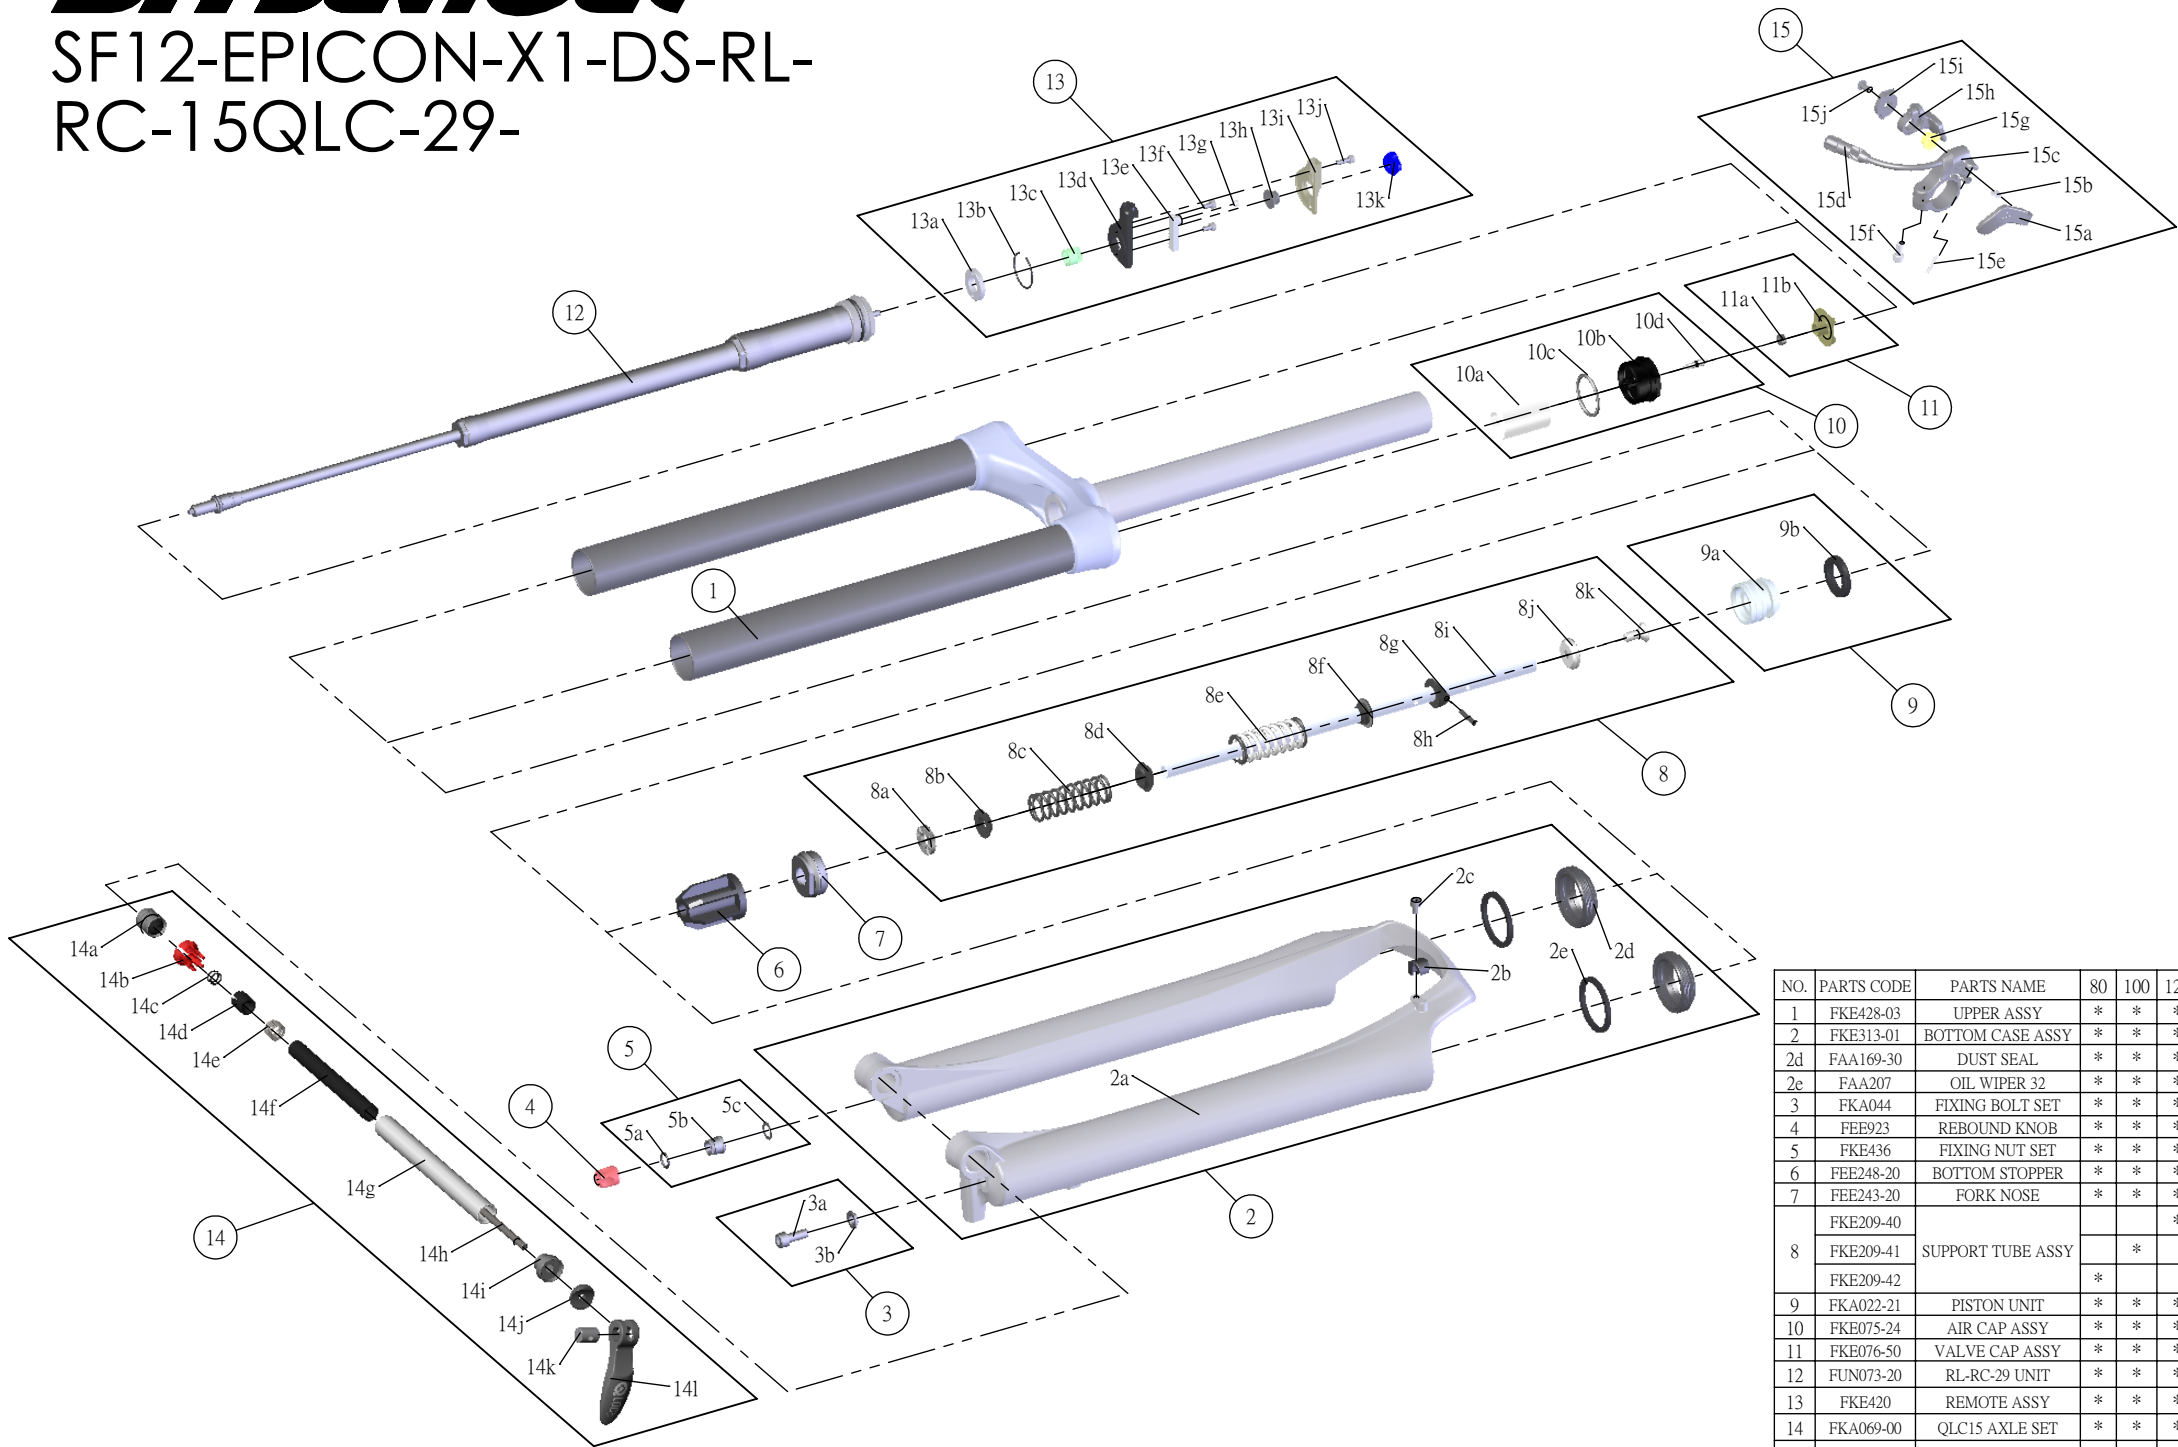

SUNTOUR

SF12-EPICON-X1-DS-RL-RC-15QLC-29-

Date	2013.07.19	Version	1
Amended			

NO.	PARTS CODE	PARTS NAME	80	100	120	QT
1	FKE428-03	UPPER ASSY	*	*	*	1
2	FKE313-01	BOTTOM CASE ASSY	*	*	*	1
2d	FAA169-30	DUST SEAL	*	*	*	2
2e	FAA207	OIL WIPER 32	*	*	*	2
3	FKA044	FIXING BOLT SET	*	*	*	1
4	FEE923	REBOUND KNOB	*	*	*	1
5	FKE436	FIXING NUT SET	*	*	*	1
6	FEE248-20	BOTTOM STOPPER	*	*	*	1
7	FEE243-20	FORK NOSE	*	*	*	1
8	FKE209-40	SUPPORT TUBE ASSY			*	1
	FKE209-41			*		1
	FKE209-42		*			1
9	FKA022-21	PISTON UNIT	*	*	*	1
10	FKE075-24	AIR CAP ASSY	*	*	*	1
11	FKE076-50	VALVE CAP ASSY	*	*	*	1
12	FUN073-20	RL-RC-29 UNIT	*	*	*	1
13	FKE420	REMOTE ASSY	*	*	*	1
14	FKA069-00	QLC15 AXLE SET	*	*	*	1
15	SL12SC-RLO	REMOTE LEVER ASSY	*	*	*	1